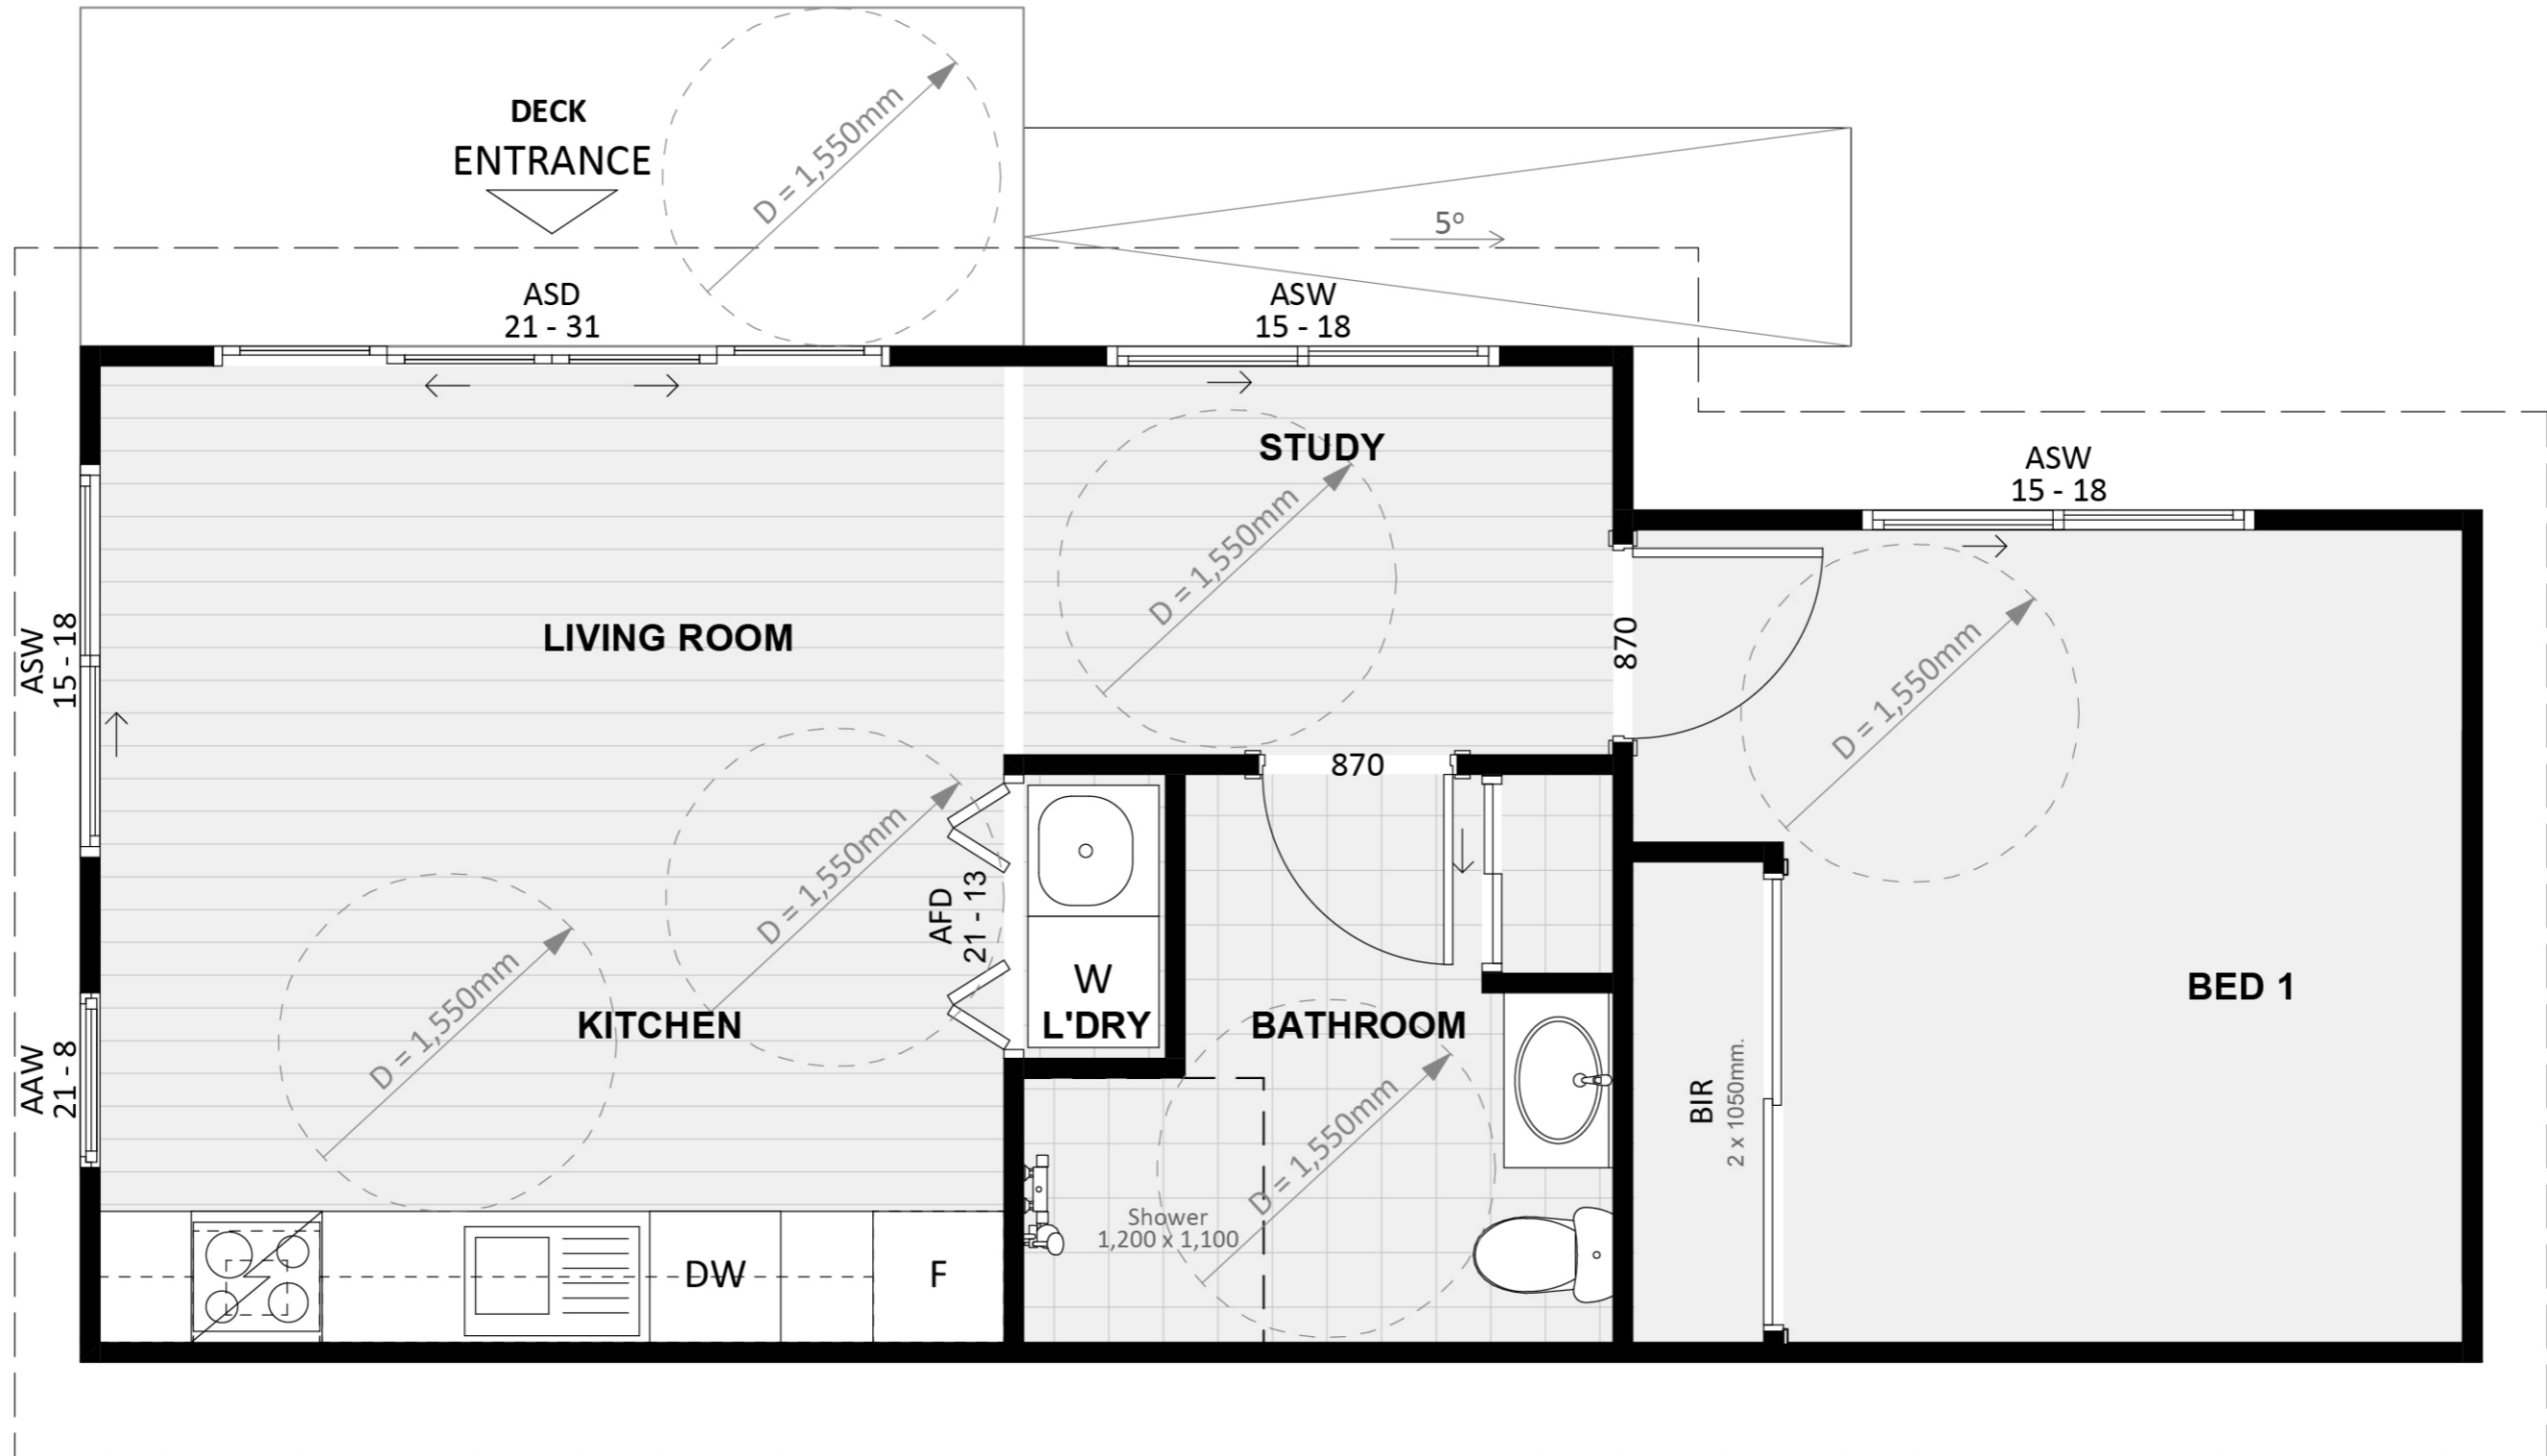

106

ACT Building Lic: 1062767

CANBERRA
GRANNY FLAT
BUILDERS

Colorbond Roof
Colour: Monument

James Hardie Linea Weatherboards
Colour: Dune

Aluminium Windows and Doors
Colour: Monument

An elevation is the height of the structure from ground level to the height of the roof.

An elevation is the height of the structure from ground level to the height of the roof.

 **CANBERRA
GRANNY FLAT
BUILDERS**

canberragrannyflatbuilders.com.au

 info@cgfb.com.au

 1300 979 658

ACT Building Lic: 2012767