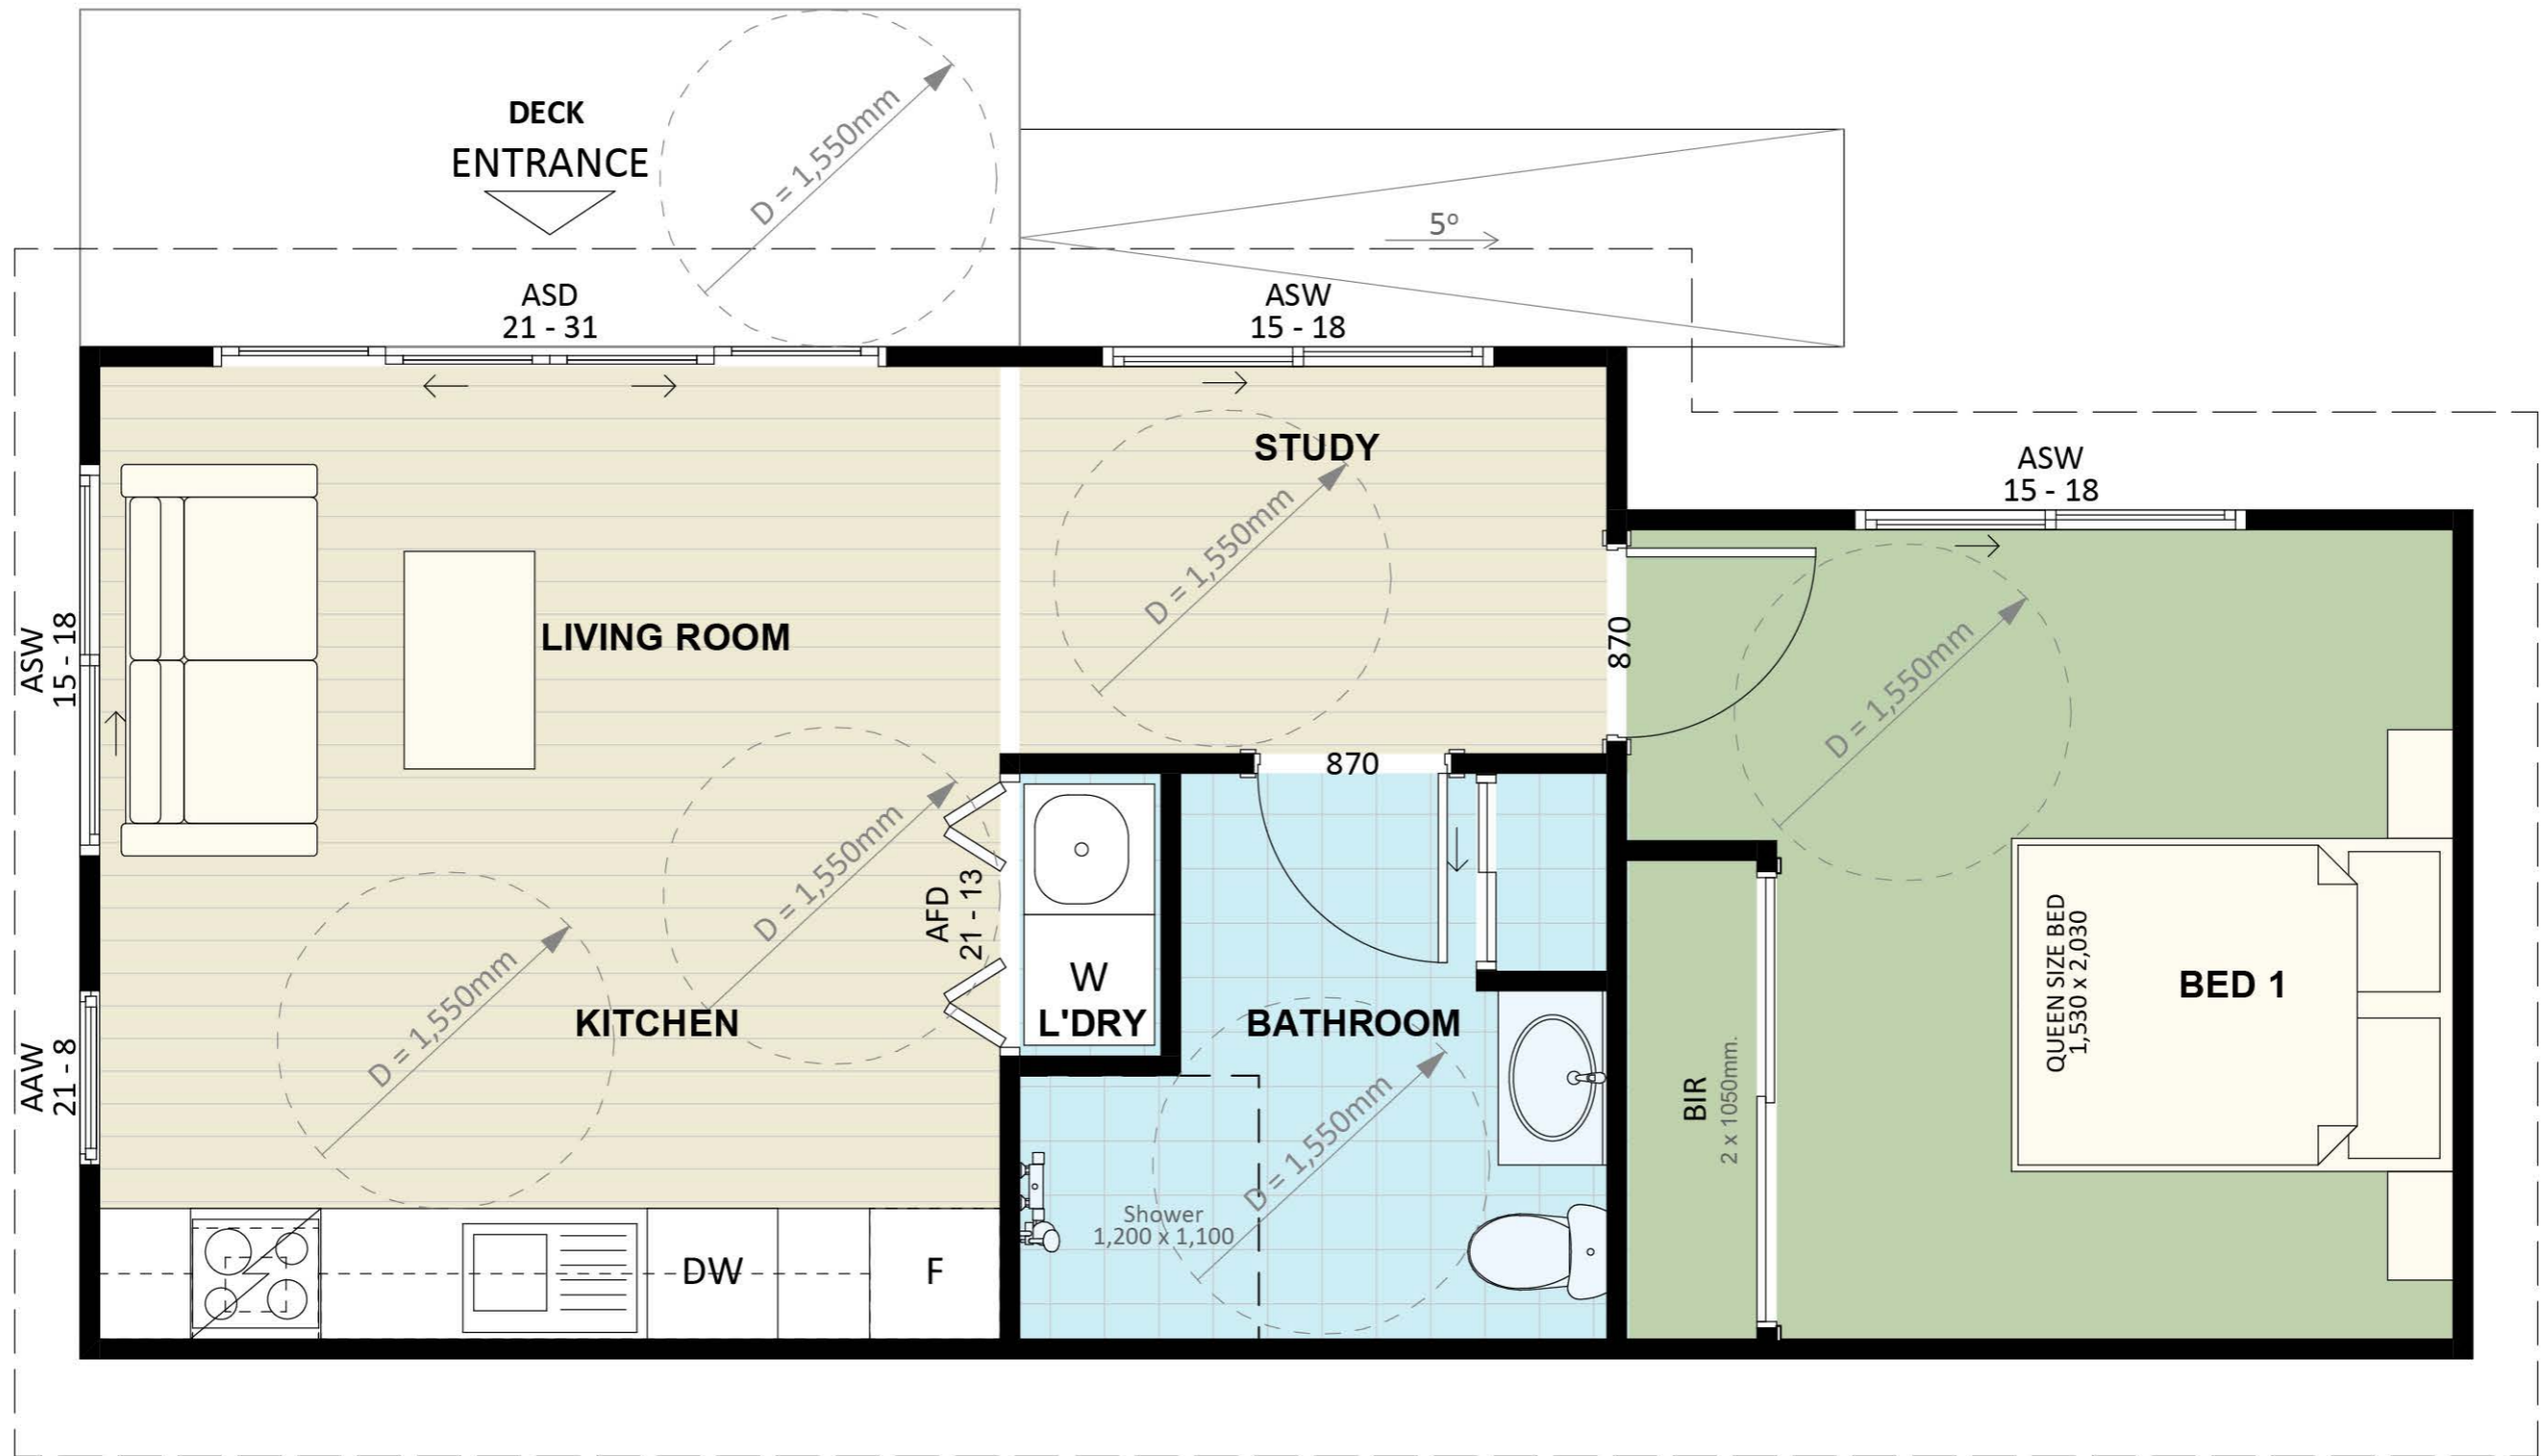

106

ACT Building Lic: 1062767

CANBERRA
GRANNY FLAT
BUILDERS

Colorbond Roof
Colour: Monument

James Hardie Linea Weatherboards
Colour: Dune

Aluminium Windows and Doors
Colour: Monument

An elevation is the height of the structure from ground level to the height of the roof.

An elevation is the height of the structure from ground level to the height of the roof.

 **CANBERRA
GRANNY FLAT
BUILDERS**

canberragrannyflatbuilders.com.au

 info@cgfb.com.au

 1300 979 658

ACT Building Lic: 2012767