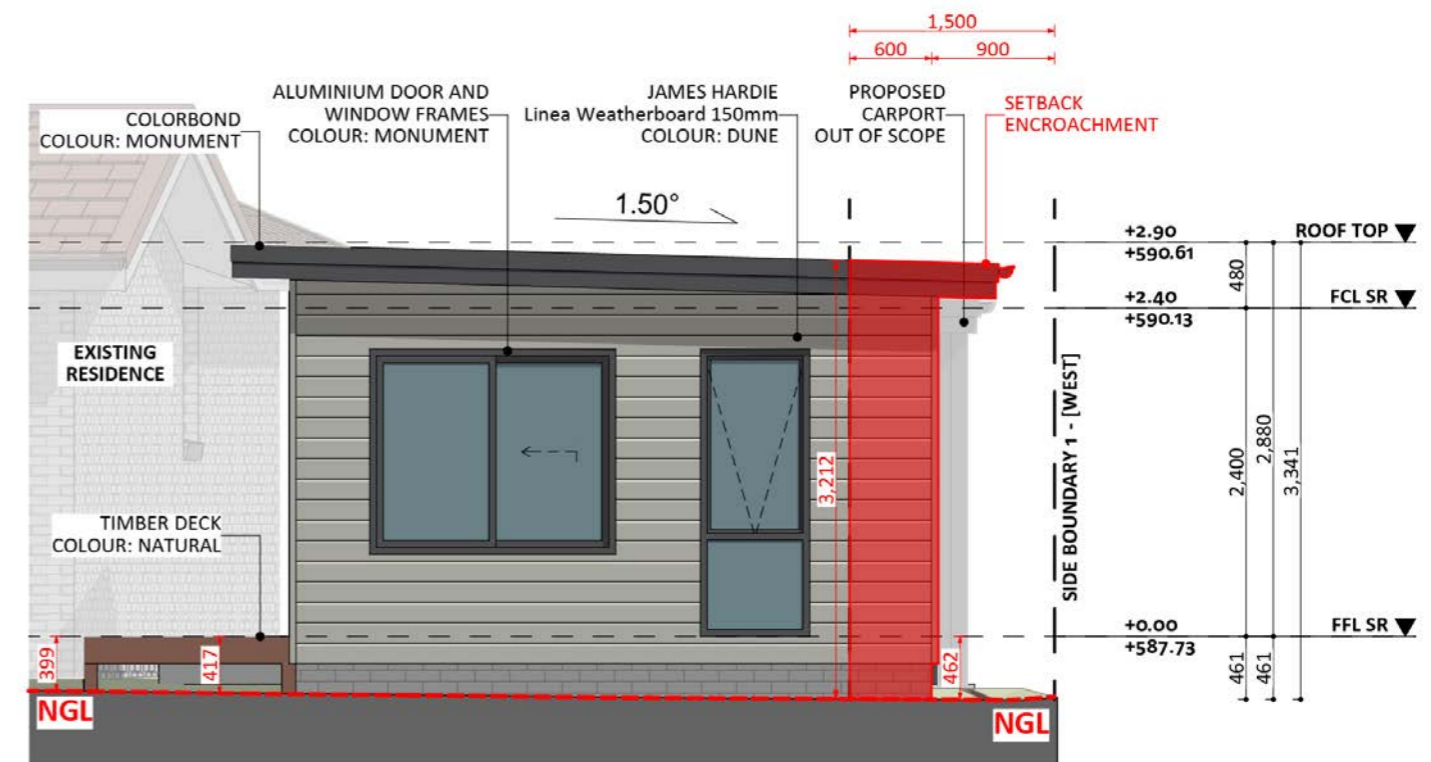

106

ACT Building Lic: 1062767

CANBERRA
GRANNY FLAT
BUILDERS

Colorbond Roof
Colour: Monument

James Hardie Linea Weatherboards
Colour: Dune

Aluminium Windows and Doors
Colour: Monument

An elevation is the height of the structure from ground level to the height of the roof.

An elevation is the height of the structure from ground level to the height of the roof.

 **CANBERRA
GRANNY FLAT
BUILDERS**

canberragrannyflatbuilders.com.au

 info@cgfb.com.au

 1300 979 658

ACT Building Lic: 2012767