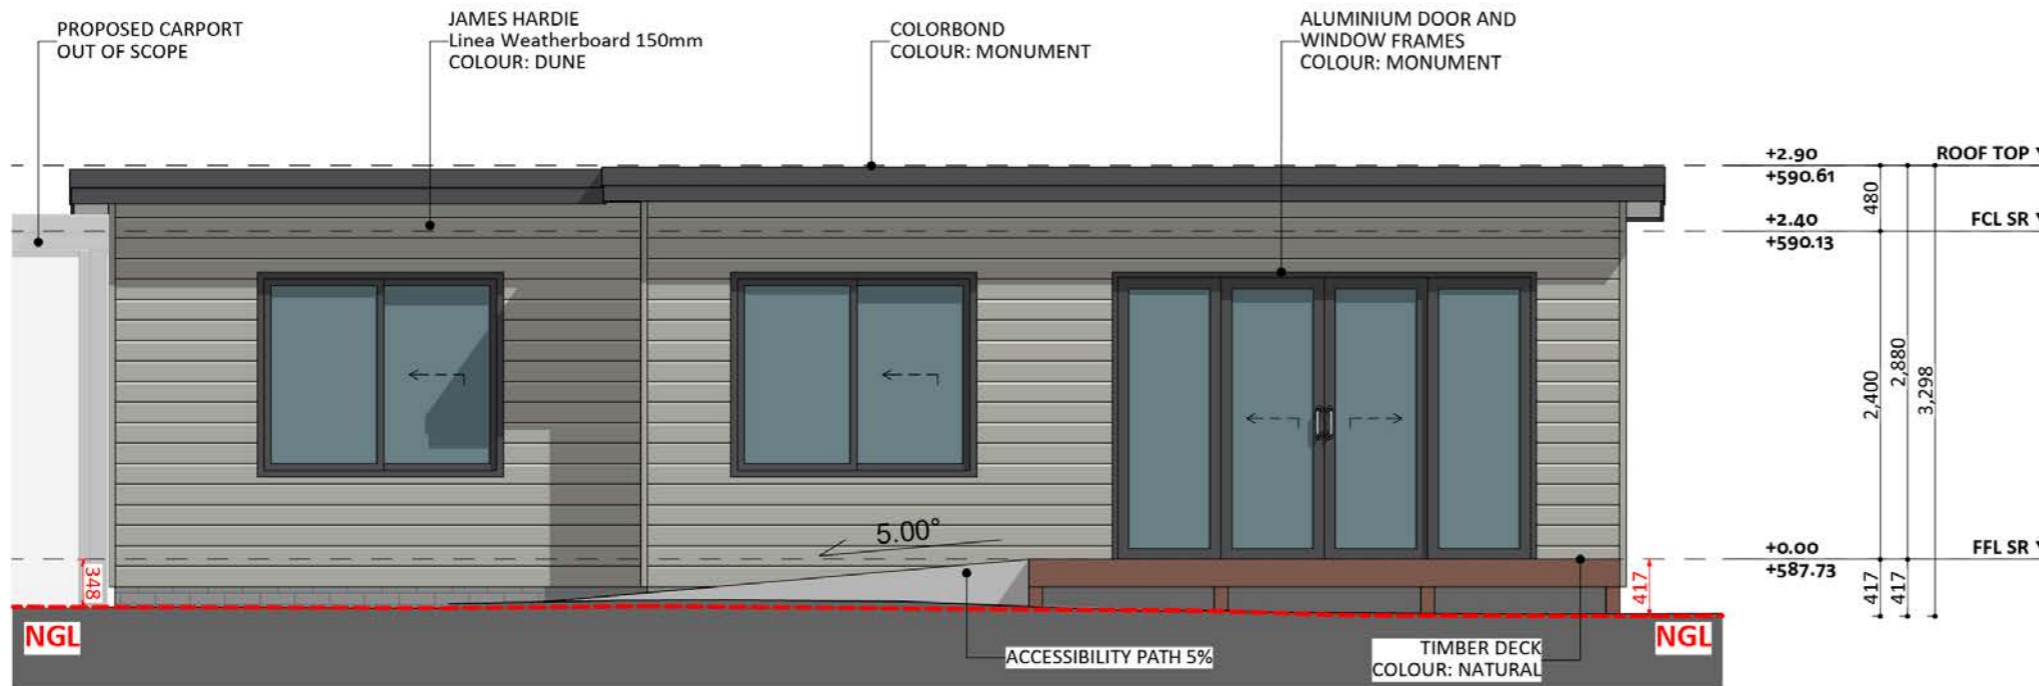

106

ACT Building Lic: 1062767

CANBERRA
GRANNY FLAT
BUILDERS

Colorbond Roof
Colour: Monument

James Hardie Linea Weatherboards
Colour: Dune

Aluminium Windows and Doors
Colour: Monument

An elevation is the height of the structure from ground level to the height of the roof.

An elevation is the height of the structure from ground level to the height of the roof.

 **CANBERRA
GRANNY FLAT
BUILDERS**

canberragrannyflatbuilders.com.au

 info@cgfb.com.au

 1300 979 658

ACT Building Lic: 2012767