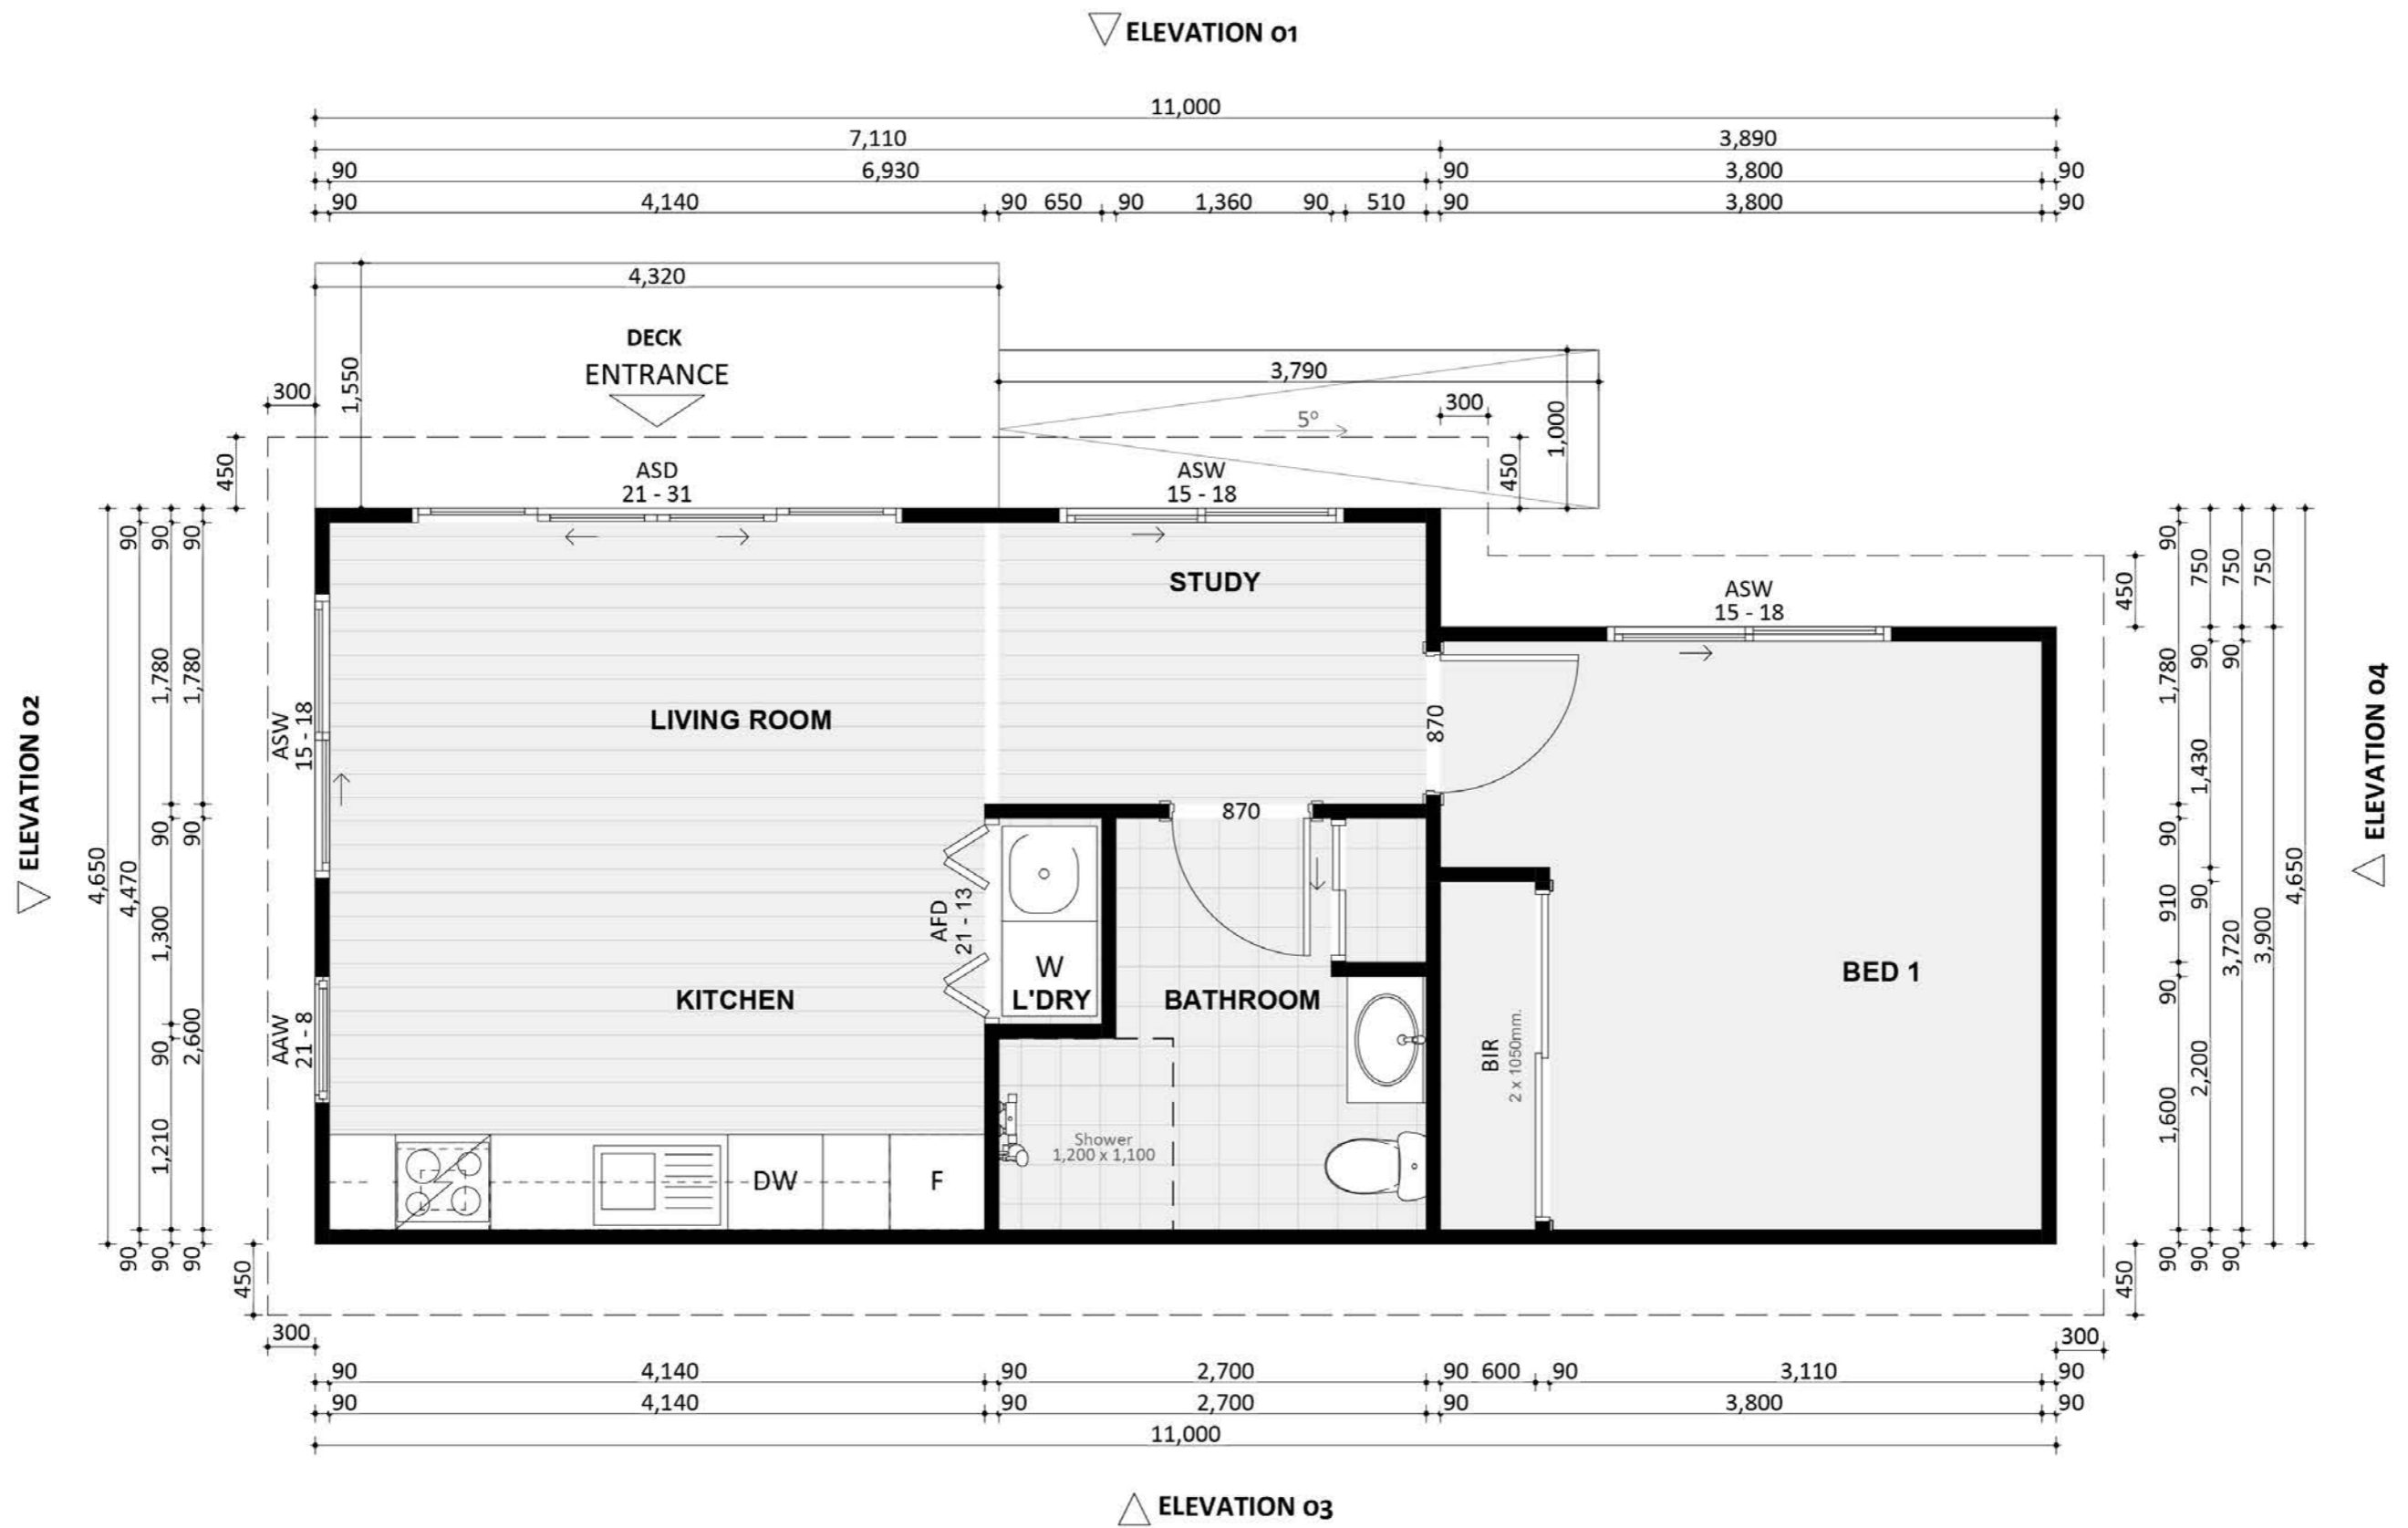

106

ACT Building Lic: 1062767

CANBERRA
GRANNY FLAT
BUILDERS

Colorbond Roof
Colour: Monument

James Hardie Linea Weatherboards
Colour: Dune

Aluminium Windows and Doors
Colour: Monument

An elevation is the height of the structure from ground level to the height of the roof.

An elevation is the height of the structure from ground level to the height of the roof.

 **CANBERRA
GRANNY FLAT
BUILDERS**

canberragrannyflatbuilders.com.au

 info@cgfb.com.au

 1300 979 658

ACT Building Lic: 2012767