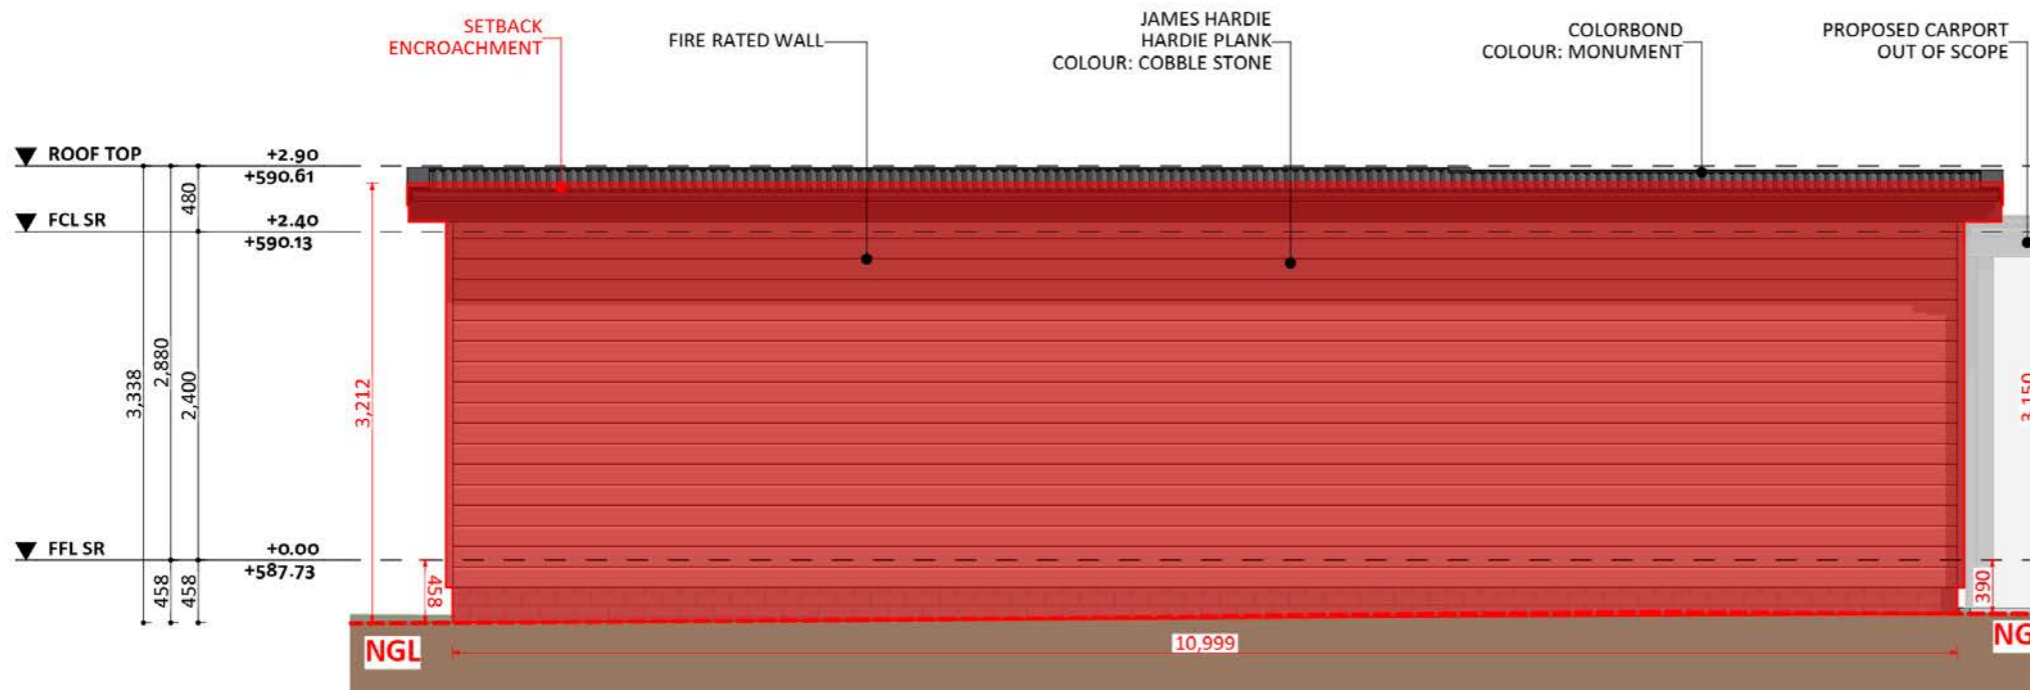

106

ACT Building Lic: 1062767

CANBERRA
GRANNY FLAT
BUILDERS

Colorbond Roof
Colour: Monument

James Hardie Linea Weatherboards
Colour: Dune

Aluminium Windows and Doors
Colour: Monument

An elevation is the height of the structure from ground level to the height of the roof.

An elevation is the height of the structure from ground level to the height of the roof.

 **CANBERRA
GRANNY FLAT
BUILDERS**

canberragrannyflatbuilders.com.au

 info@cgfb.com.au

 1300 979 658

ACT Building Lic: 2012767