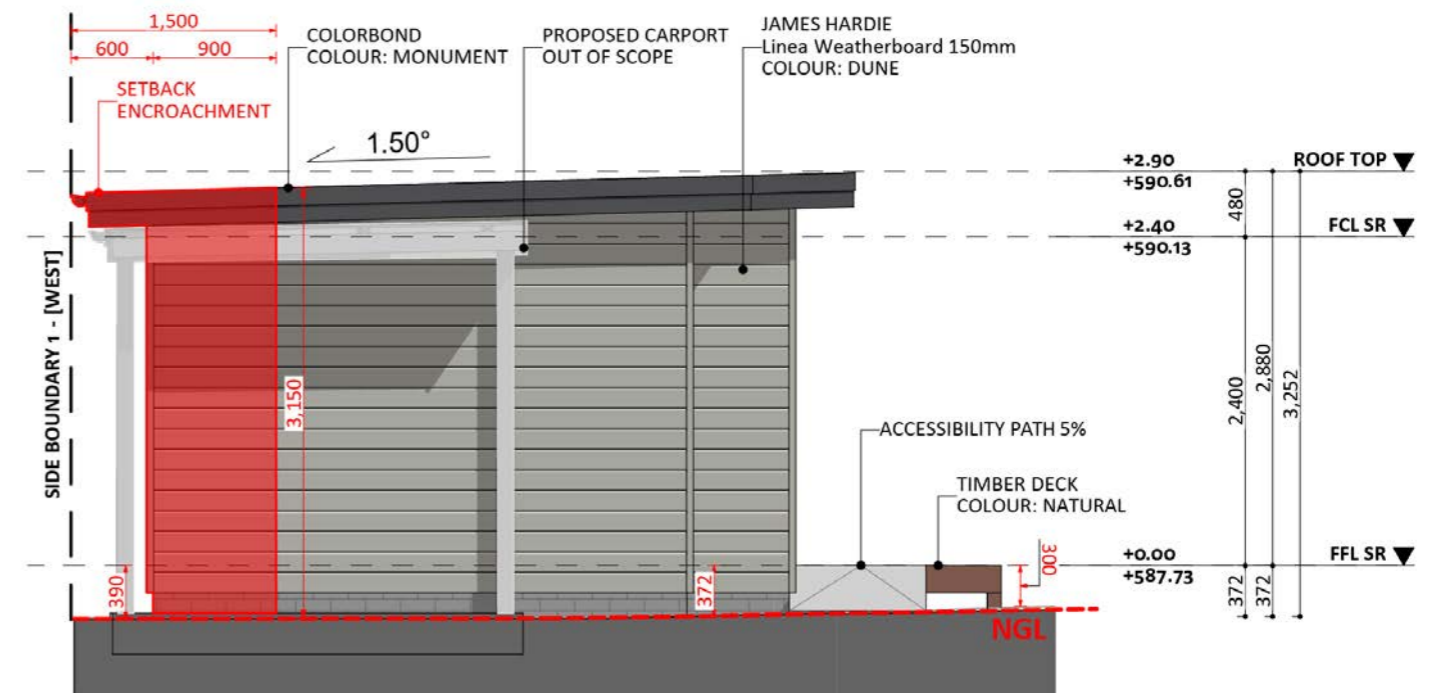

106

ACT Building Lic: 1062767

CANBERRA
GRANNY FLAT
BUILDERS

Colorbond Roof
Colour: Monument

James Hardie Linea Weatherboards
Colour: Dune

Aluminium Windows and Doors
Colour: Monument

An elevation is the height of the structure from ground level to the height of the roof.

An elevation is the height of the structure from ground level to the height of the roof.

 **CANBERRA
GRANNY FLAT
BUILDERS**

canberragrannyflatbuilders.com.au

 info@cgfb.com.au

 1300 979 658

ACT Building Lic: 2012767