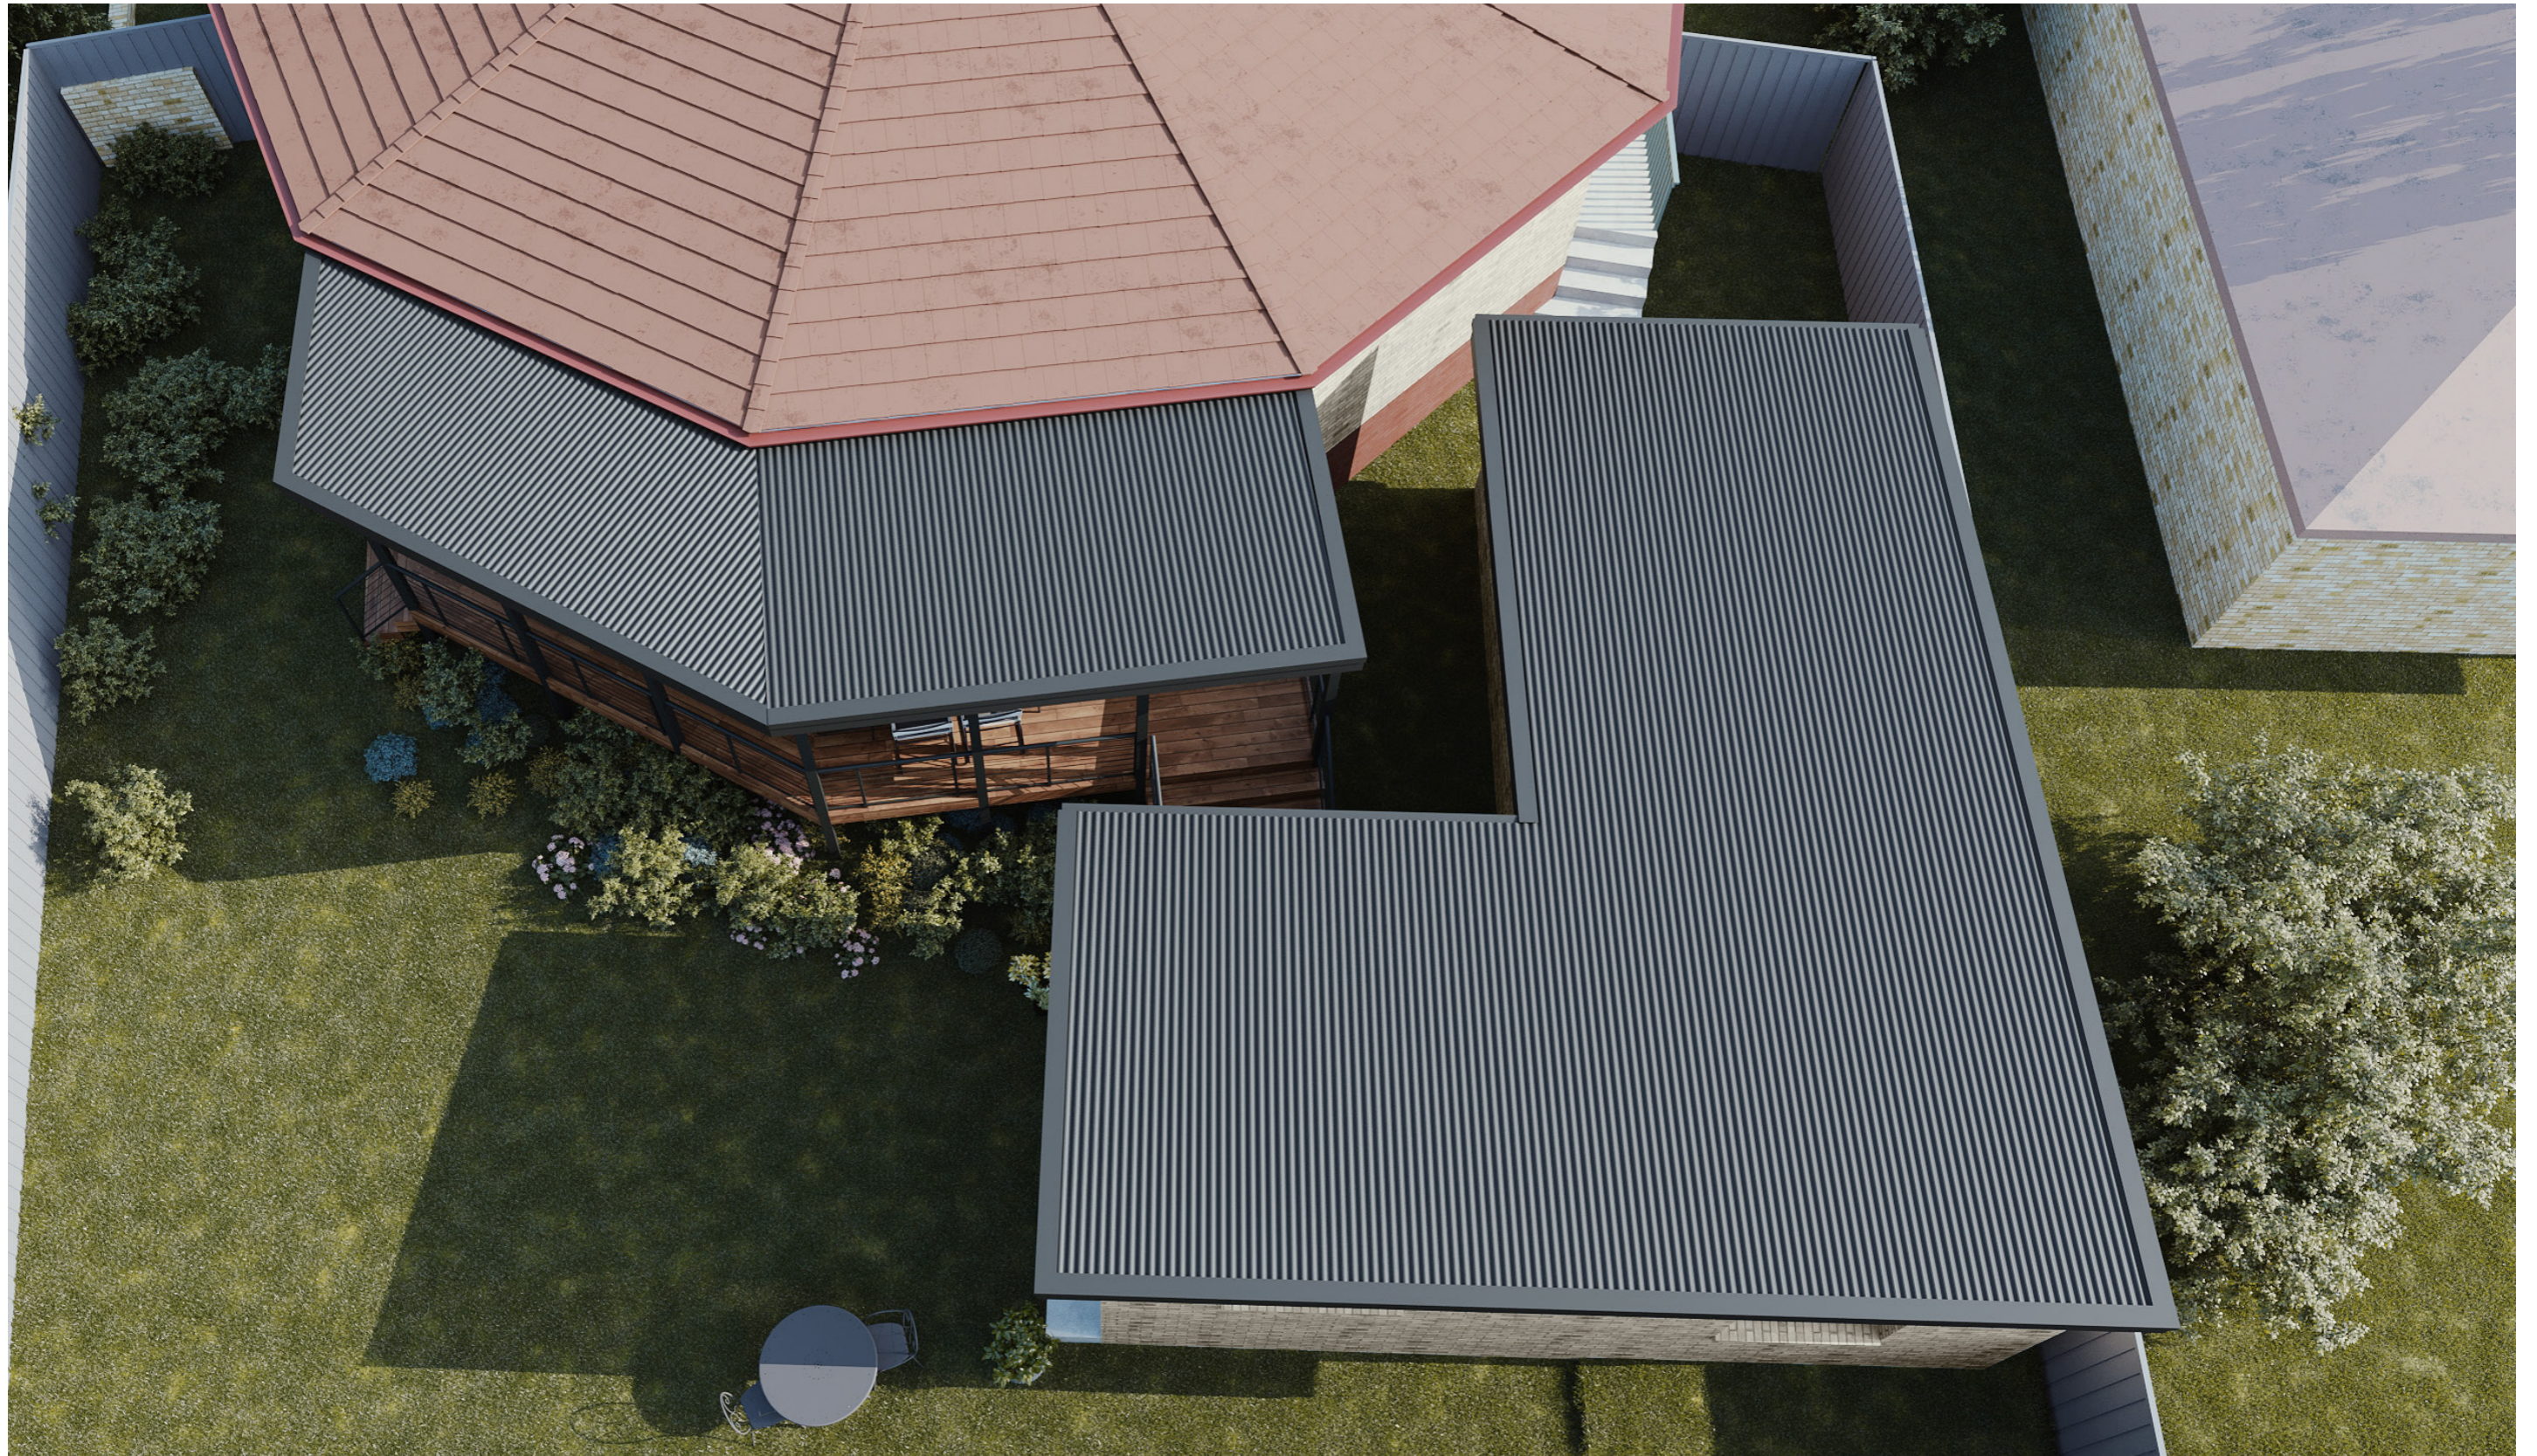

116

ACT Building Lic: 1162767

CANBERRA
GRANNY FLAT
BUILDERS

Colorbond Roof
Colour: Monument

Bricks
Colour: Match Existing

Aluminium Window and Door Frames
Colour: Monument

An elevation is the height of the structure from ground level to the height of the roof.

An elevation is the height of the structure from ground level to the height of the roof.

 **CANBERRA
GRANNY FLAT
BUILDERS**

canberragrannyflatbuilders.com.au

 info@cgfb.com.au

 1300 979 658

ACT Building Lic: 2012767