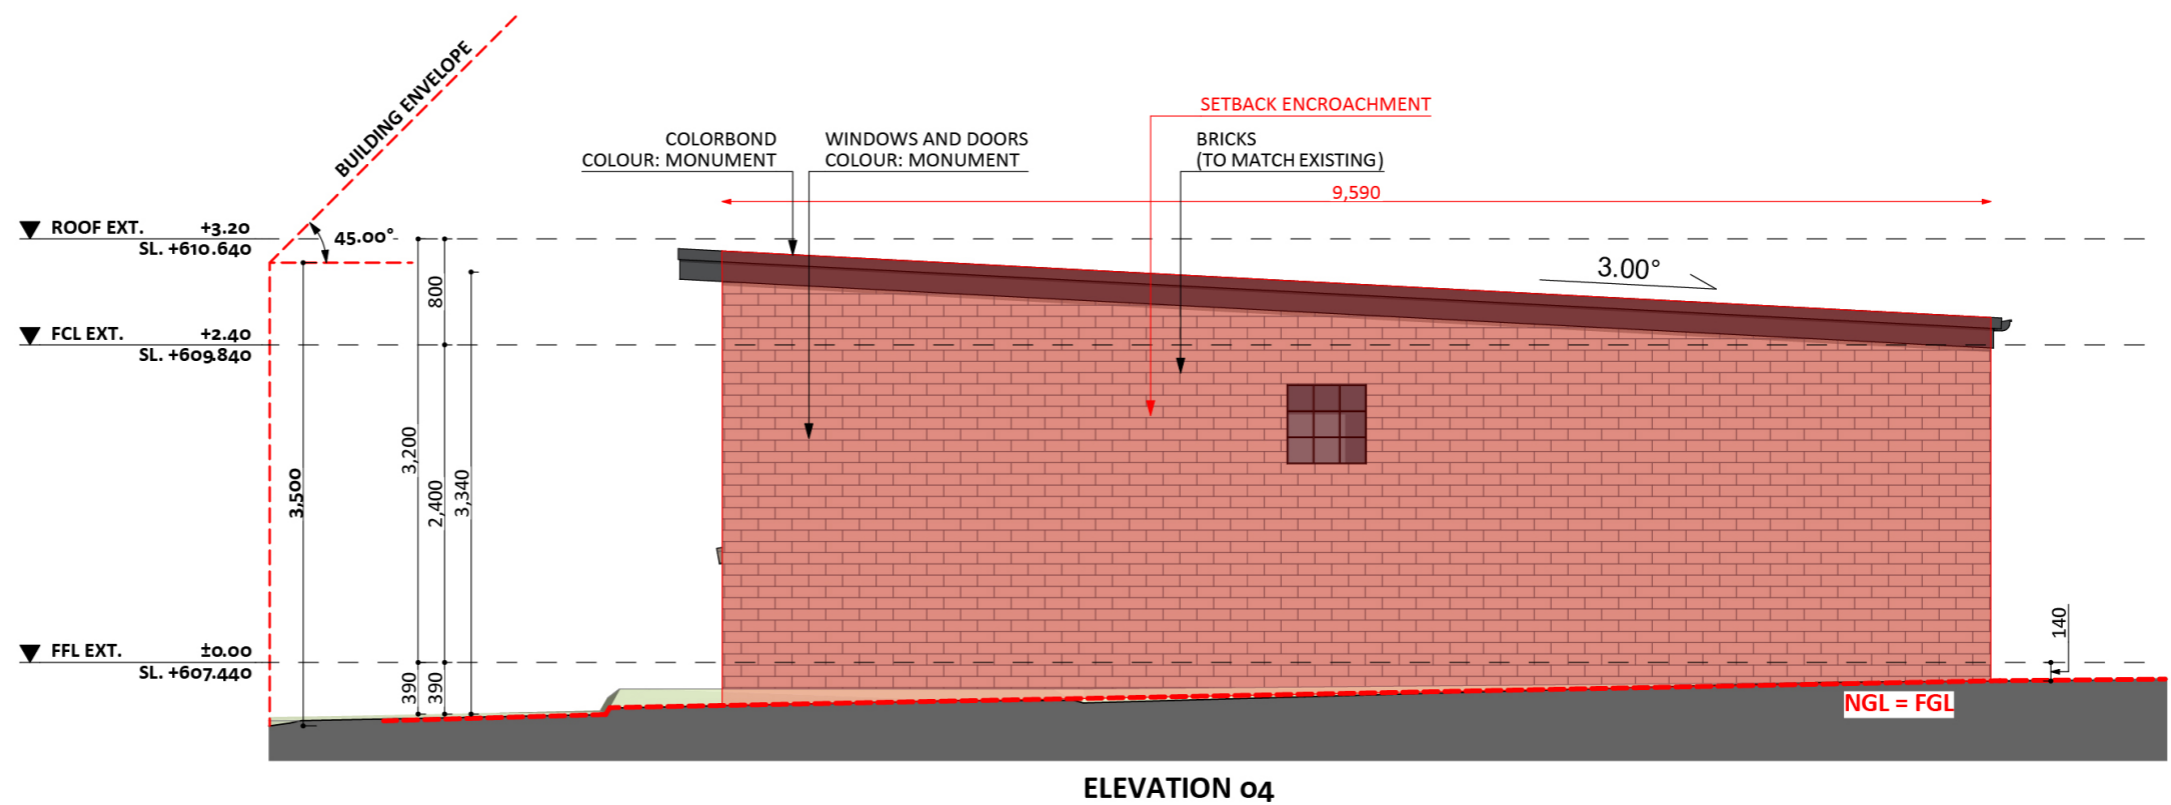

116

ACT Building Lic: 1162767

CANBERRA
GRANNY FLAT
BUILDERS

Colorbond Roof
Colour: Monument

Bricks
Colour: Match Existing

Aluminium Window and Door Frames
Colour: Monument

An elevation is the height of the structure from ground level to the height of the roof.

An elevation is the height of the structure from ground level to the height of the roof.

 **CANBERRA
GRANNY FLAT
BUILDERS**

canberragrannyflatbuilders.com.au

 info@cgfb.com.au

 1300 979 658

ACT Building Lic: 2012767