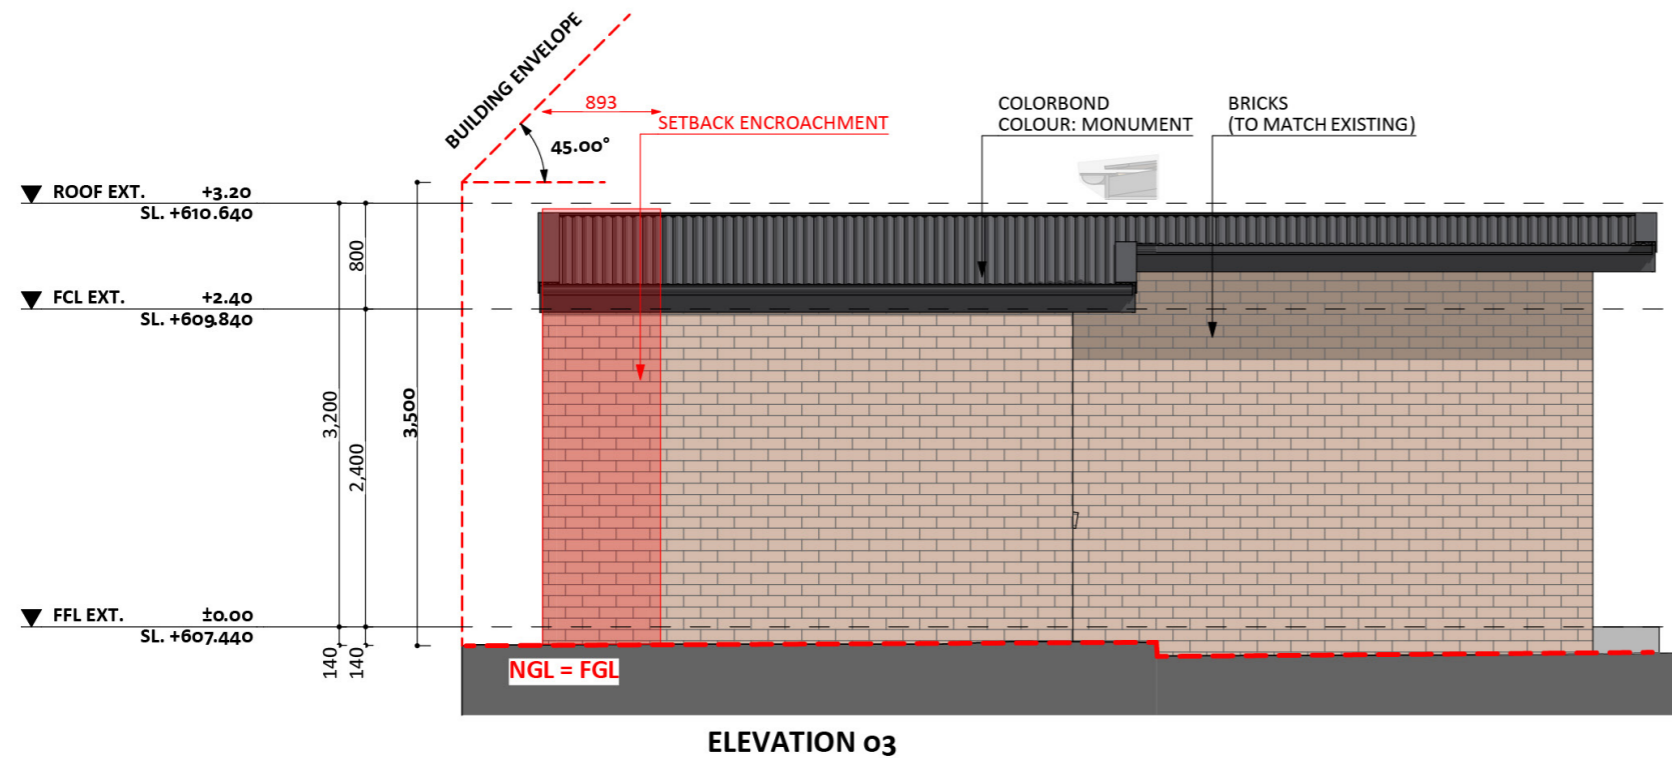

116

ACT Building Lic: 1162767

CANBERRA
GRANNY FLAT
BUILDERS

Colorbond Roof
Colour: Monument

Bricks
Colour: Match Existing

Aluminium Window and Door Frames
Colour: Monument

An elevation is the height of the structure from ground level to the height of the roof.

An elevation is the height of the structure from ground level to the height of the roof.

 **CANBERRA
GRANNY FLAT
BUILDERS**

canberragrannyflatbuilders.com.au

 info@cgfb.com.au

 1300 979 658

ACT Building Lic: 2012767