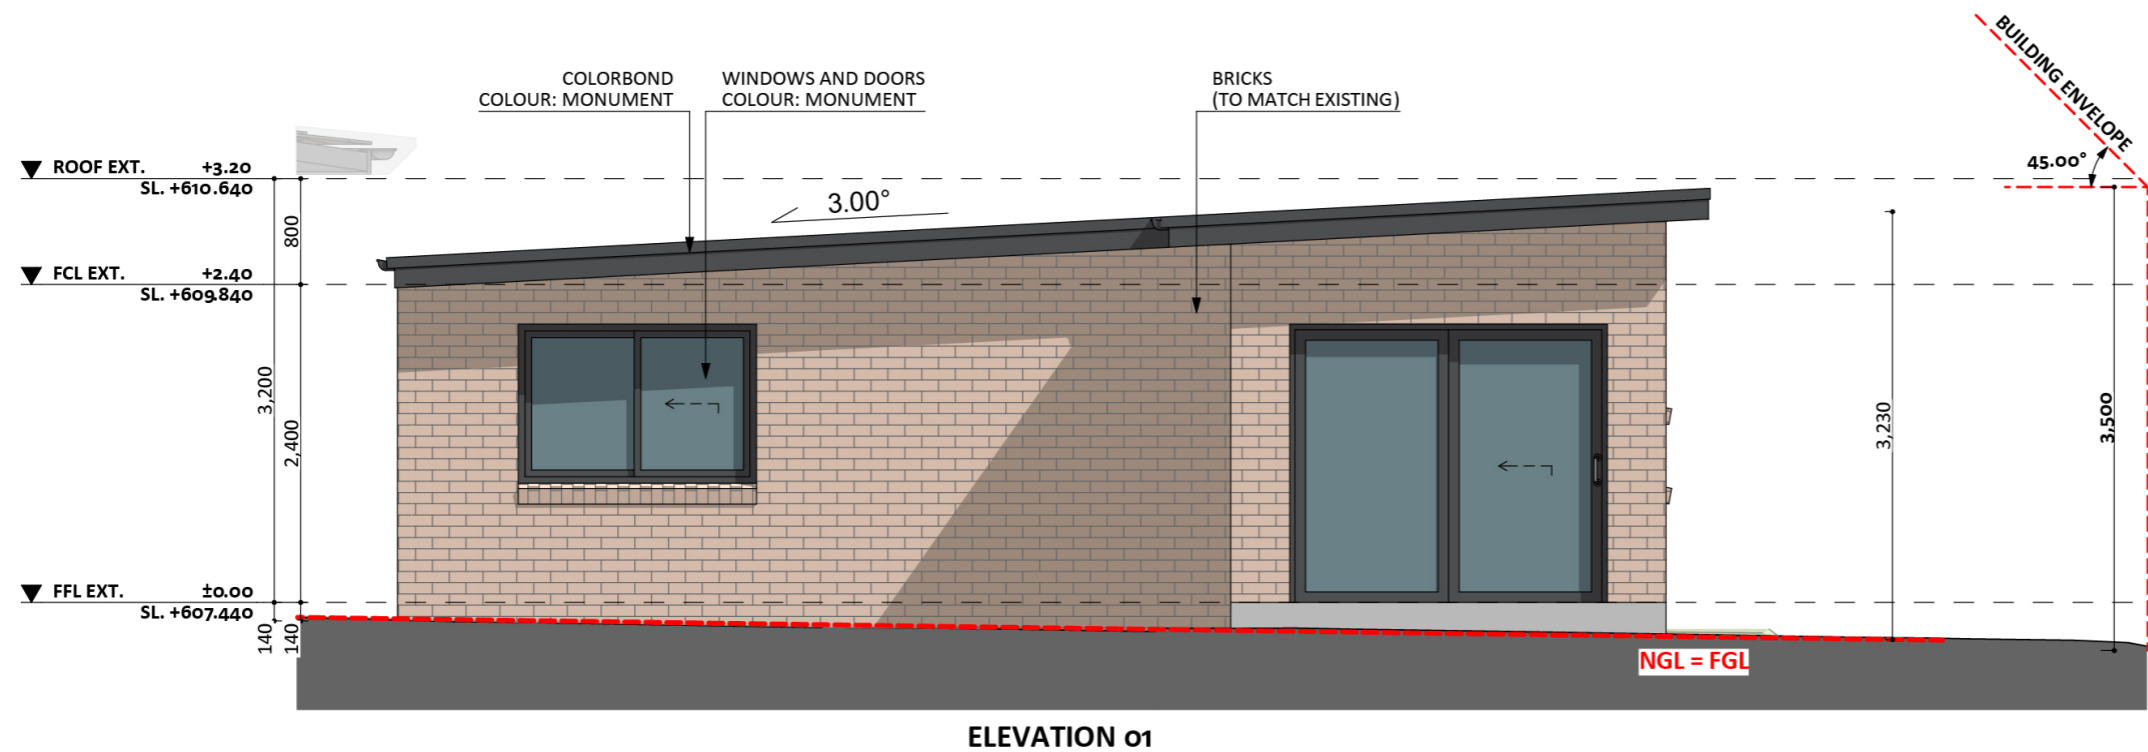

116

ACT Building Lic: 1162767

CANBERRA
GRANNY FLAT
BUILDERS

Colorbond Roof
Colour: Monument

Bricks
Colour: Match Existing

Aluminium Window and Door Frames
Colour: Monument

An elevation is the height of the structure from ground level to the height of the roof.

An elevation is the height of the structure from ground level to the height of the roof.

 **CANBERRA
GRANNY FLAT
BUILDERS**

canberragrannyflatbuilders.com.au

 info@cgfb.com.au

 1300 979 658

ACT Building Lic: 2012767