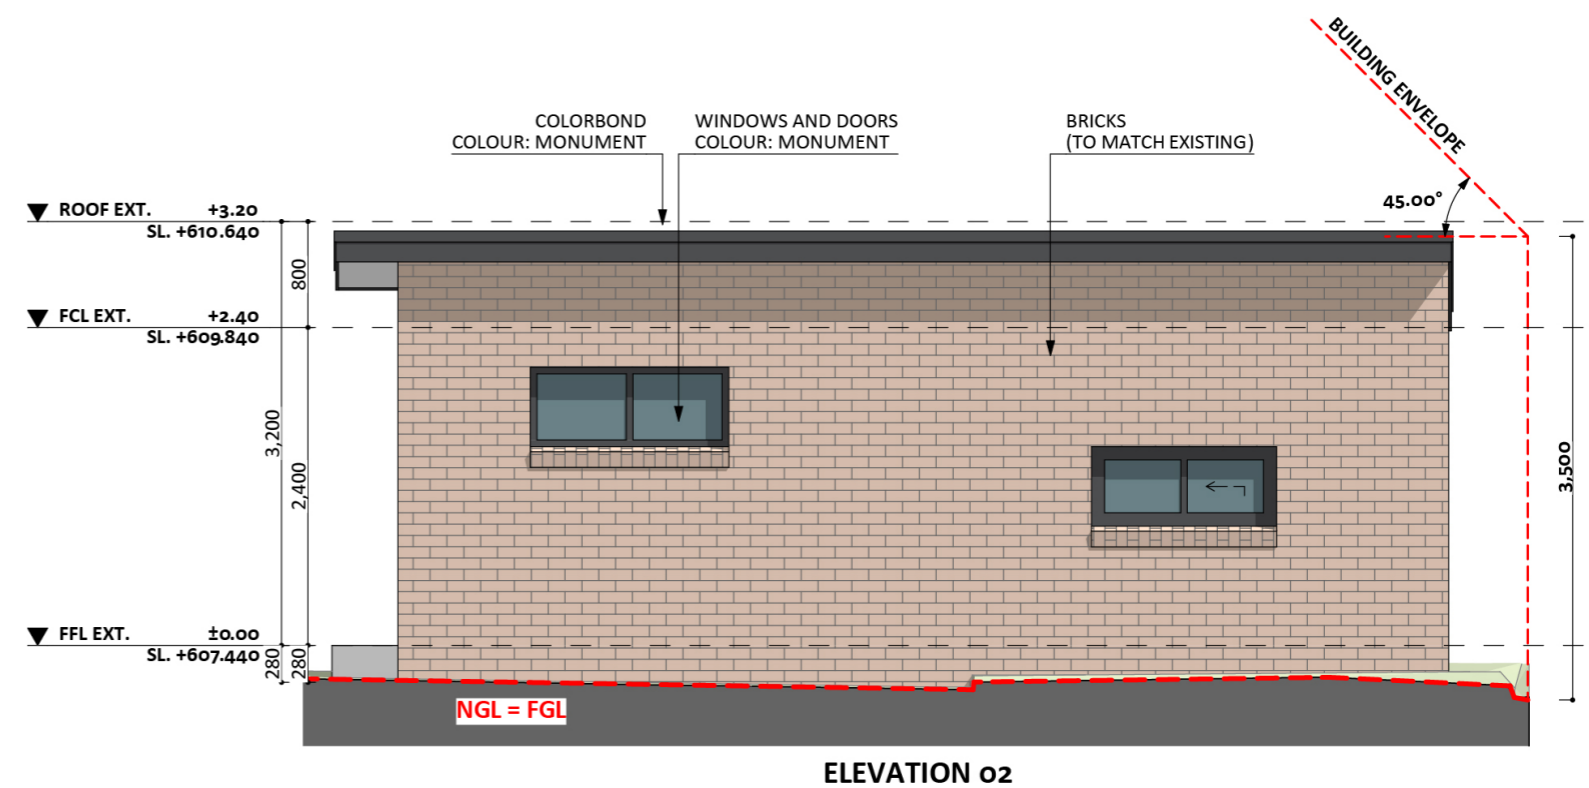

116

ACT Building Lic: 1162767

CANBERRA
GRANNY FLAT
BUILDERS

Colorbond Roof
Colour: Monument

Bricks
Colour: Match Existing

Aluminium Window and Door Frames
Colour: Monument

An elevation is the height of the structure from ground level to the height of the roof.

An elevation is the height of the structure from ground level to the height of the roof.

 **CANBERRA
GRANNY FLAT
BUILDERS**

canberragrannyflatbuilders.com.au

 info@cgfb.com.au

 1300 979 658

ACT Building Lic: 2012767