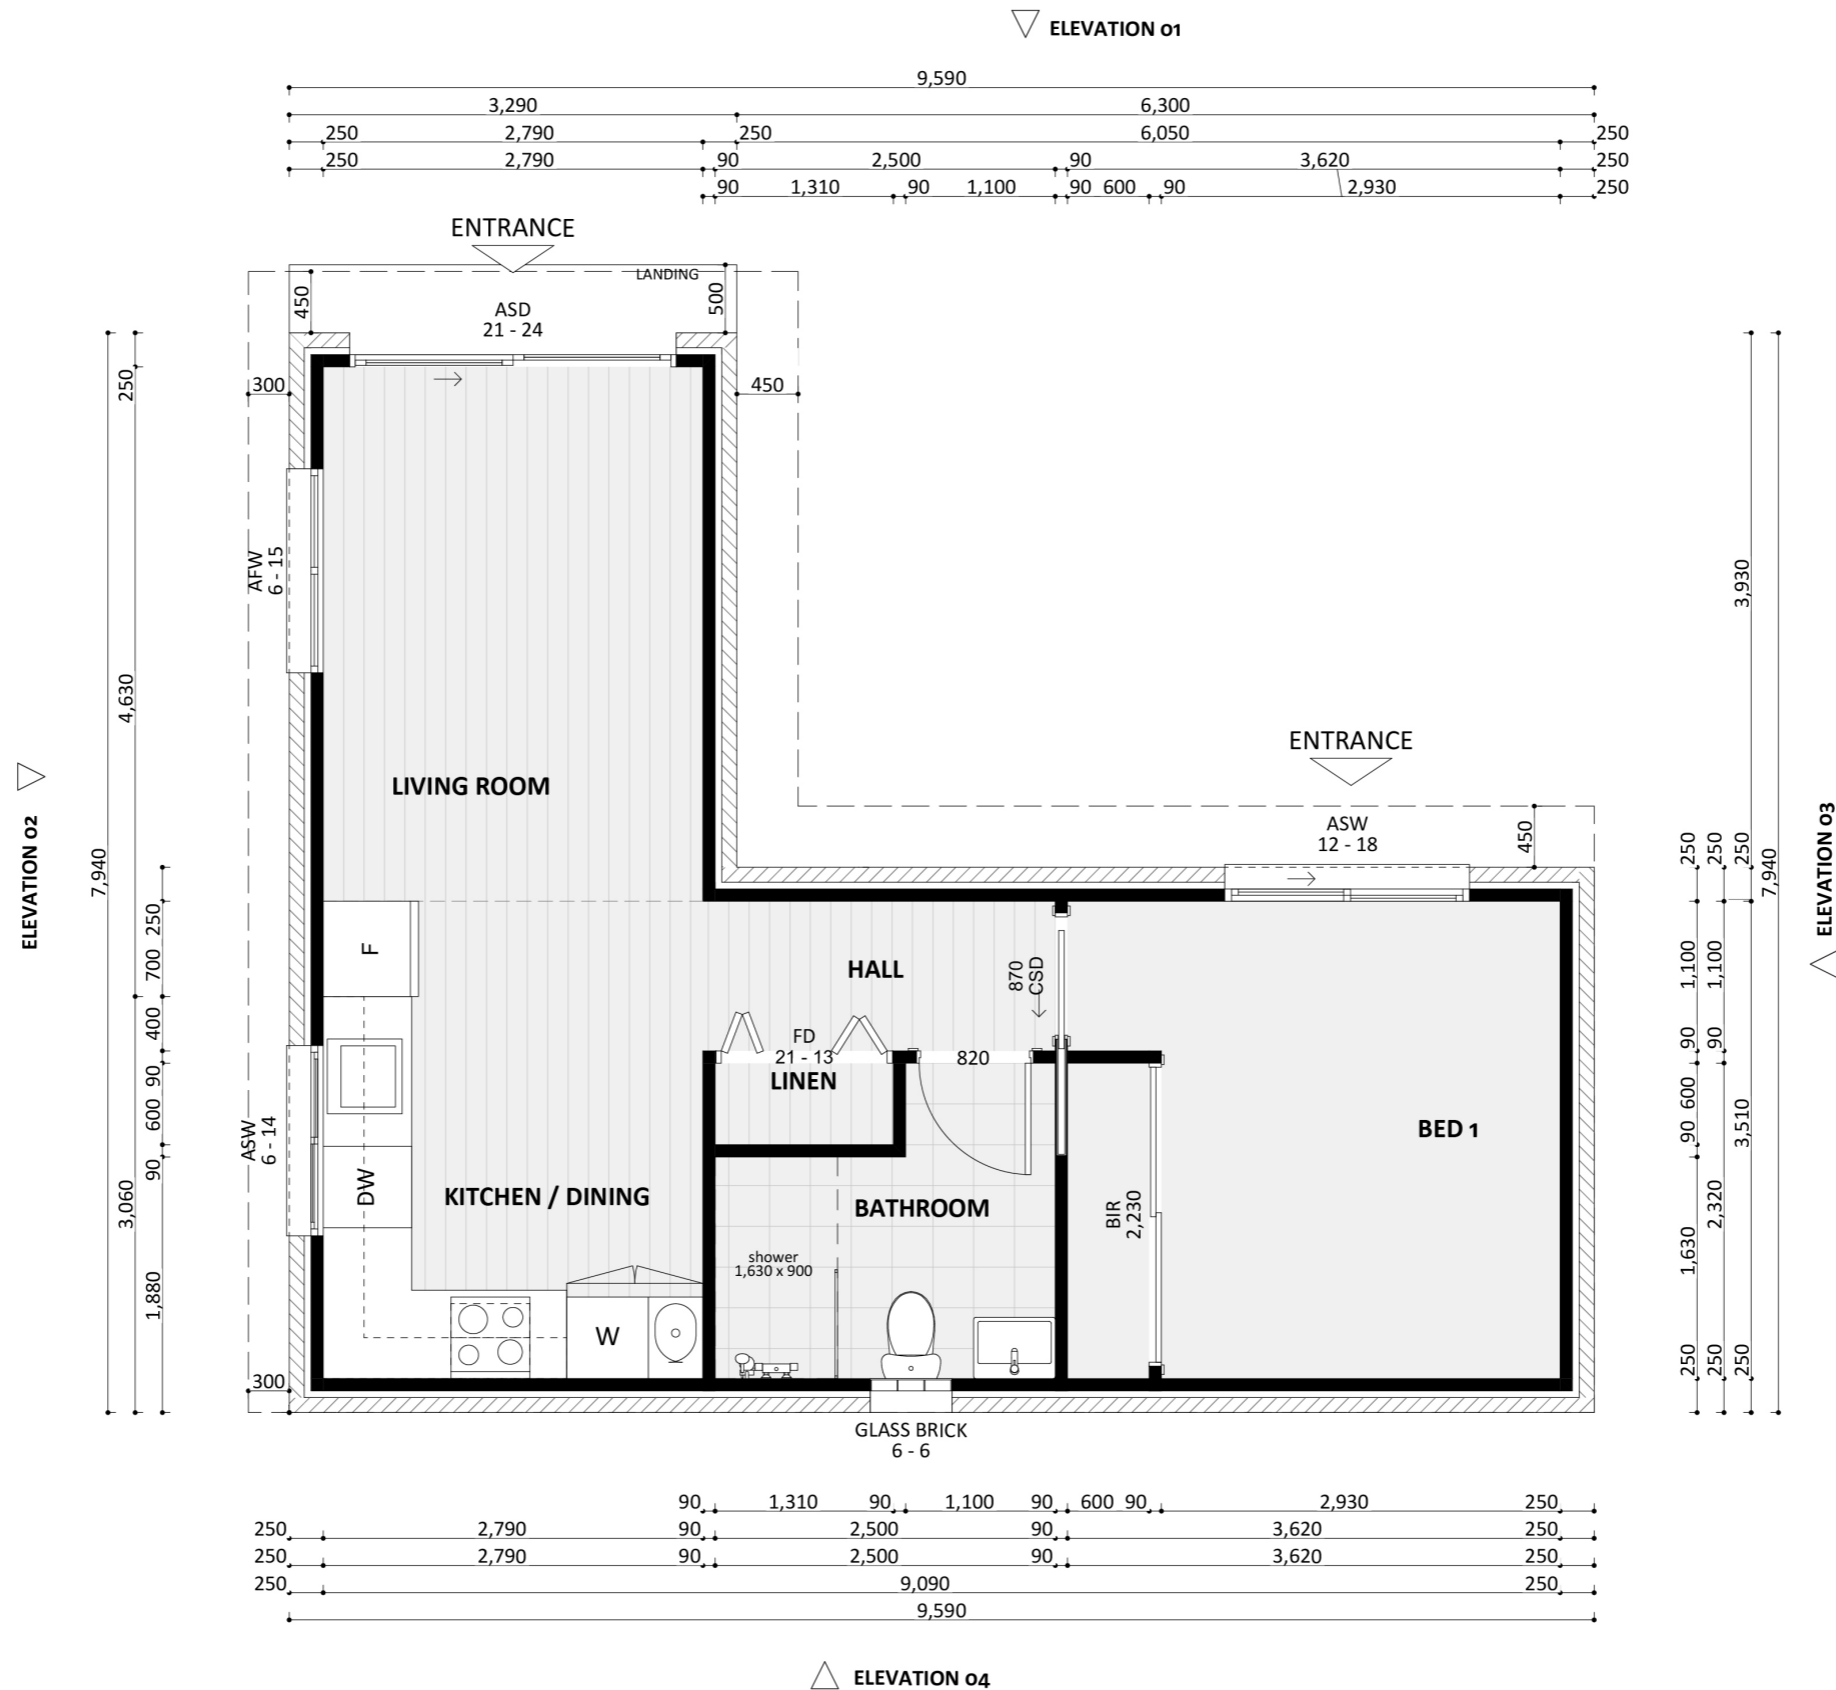

116

ACT Building Lic: 1162767

CANBERRA
GRANNY FLAT
BUILDERS

Colorbond Roof
Colour: Monument

Bricks
Colour: Match Existing

Aluminium Window and Door Frames
Colour: Monument

An elevation is the height of the structure from ground level to the height of the roof.

An elevation is the height of the structure from ground level to the height of the roof.

 **CANBERRA
GRANNY FLAT
BUILDERS**

canberragrannyflatbuilders.com.au

 info@cgfb.com.au

 1300 979 658

ACT Building Lic: 2012767