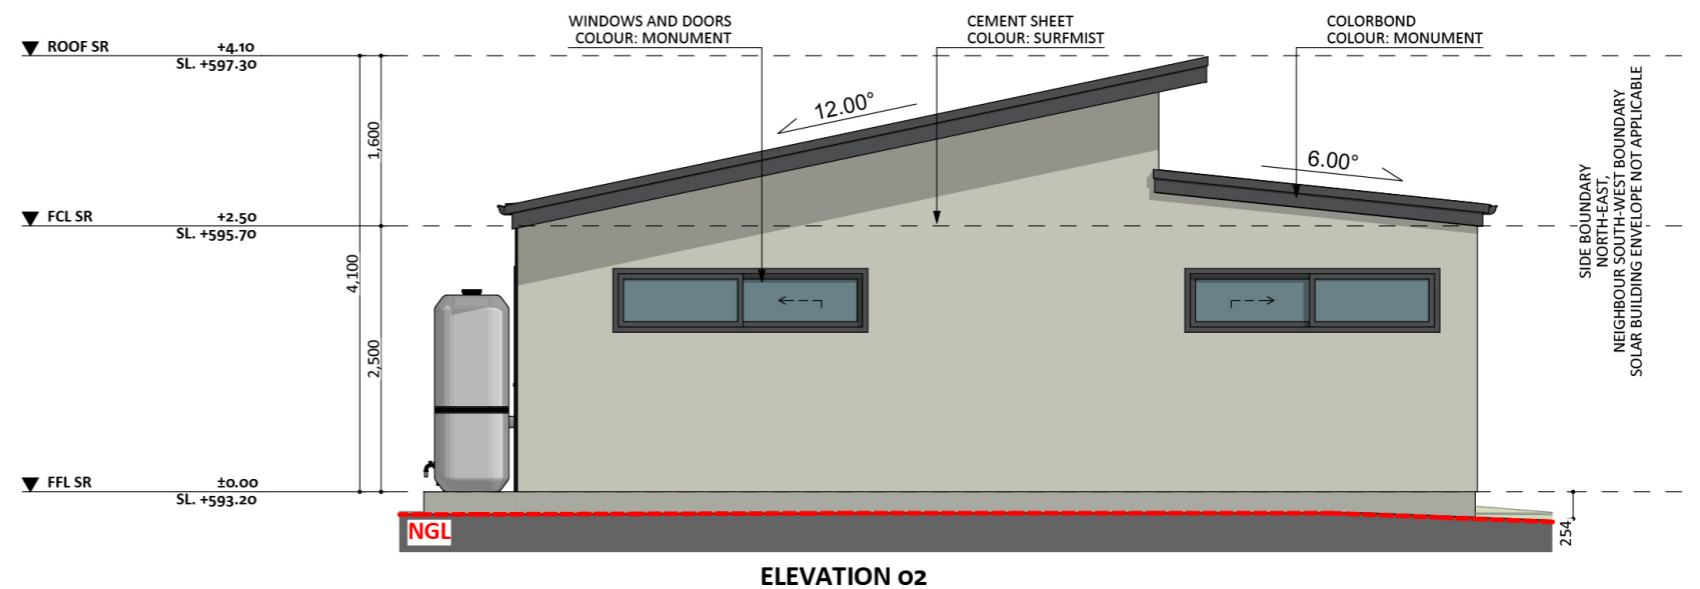

125

ACT Building Lic: 1252767

CANBERRA
GRANNY FLAT
BUILDERS

Design 125 Exterior View 4

Garage Door
Colour: Monument

Aluminium Cladding
Colour: Monument

Colorbond Roof Covering
Colour: Monument

Aluminium Window and Door Frames
Colour: Monument

Cement Sheet
Colour: Surf Mist

An elevation is the height of the structure from ground level to the height of the roof.

An elevation is the height of the structure from ground level to the height of the roof.