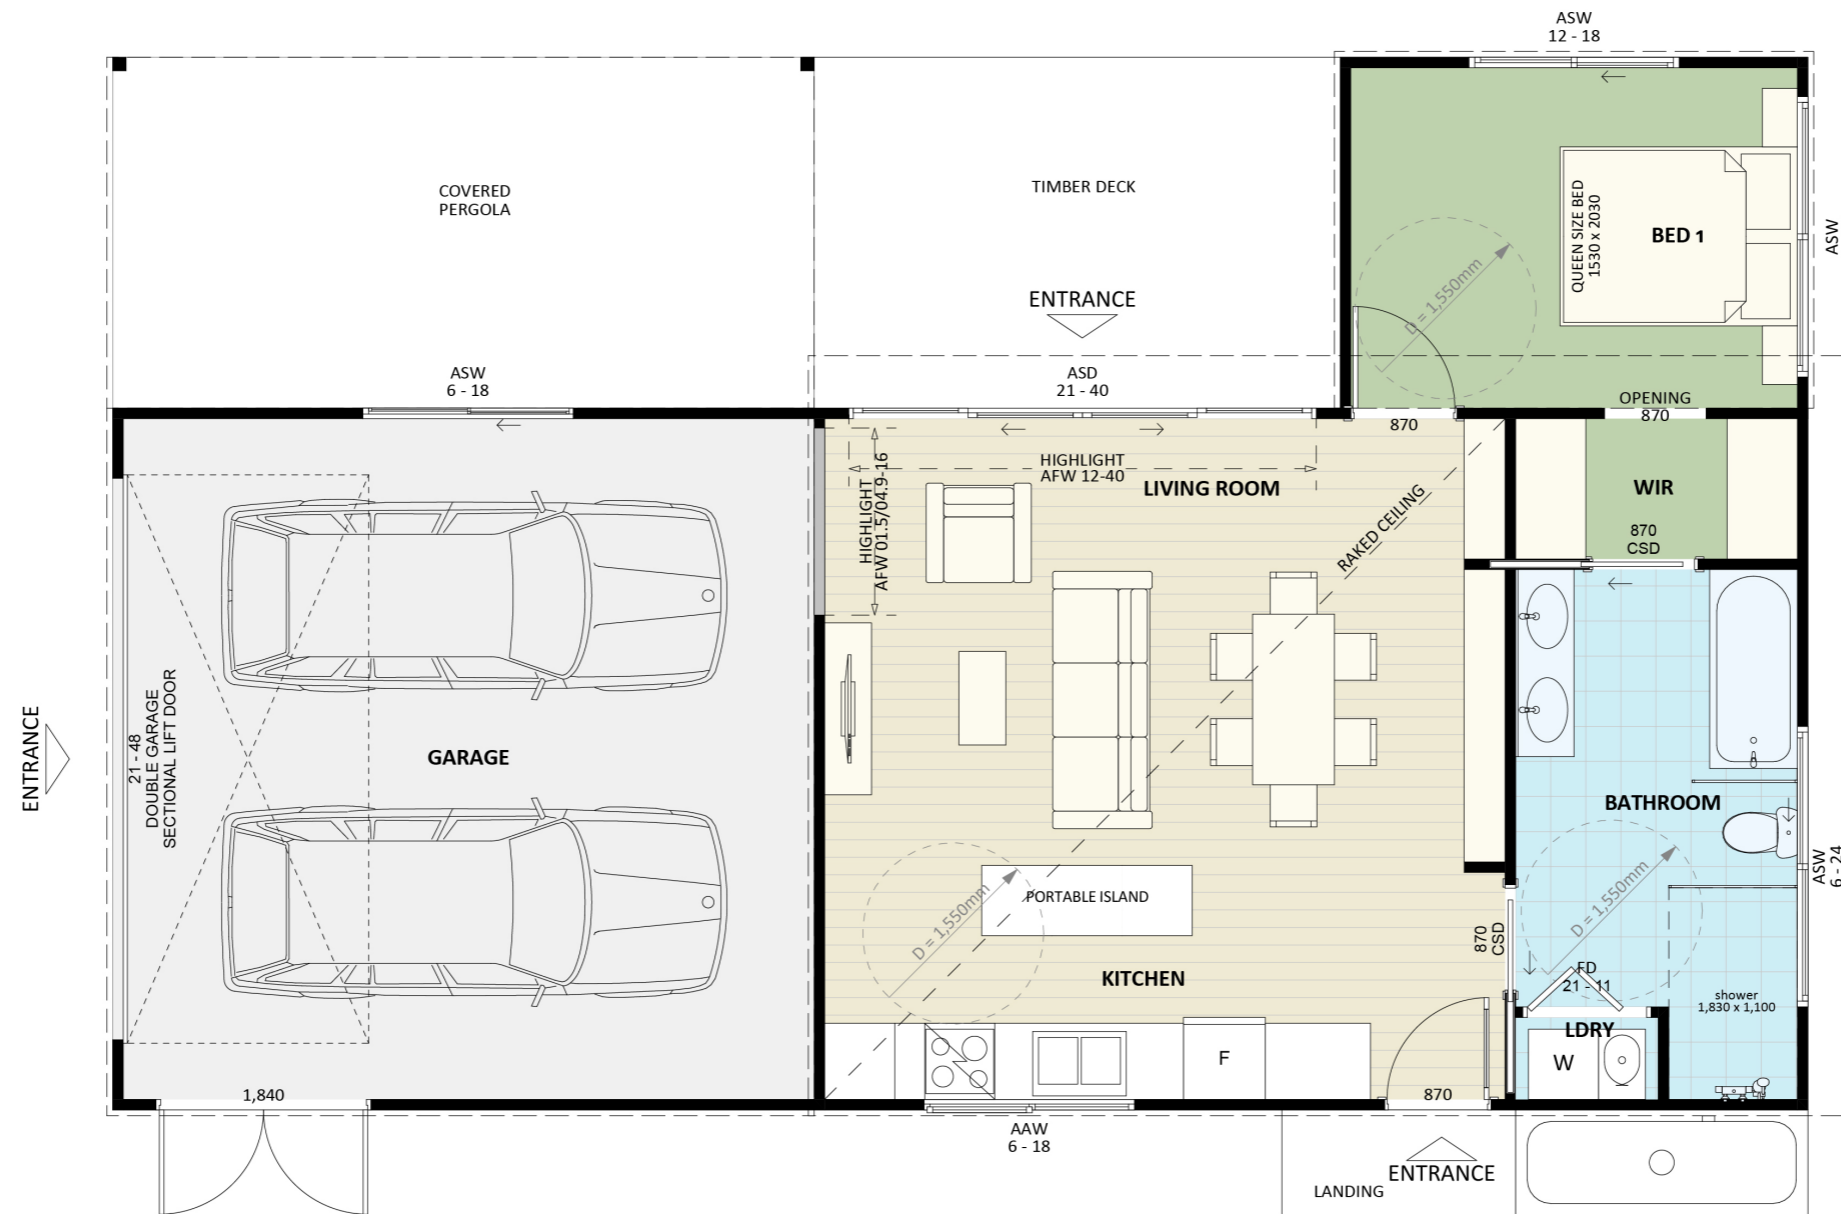

125

ACT Building Lic: 1252767

CANBERRA
GRANNY FLAT
BUILDERS

Design 125 Exterior View 4

Garage Door
Colour: Monument

Aluminium Cladding
Colour: Monument

Colorbond Roof Covering
Colour: Monument

Aluminium Window and Door Frames
Colour: Monument

Cement Sheet
Colour: Surf Mist

An elevation is the height of the structure from ground level to the height of the roof.

An elevation is the height of the structure from ground level to the height of the roof.