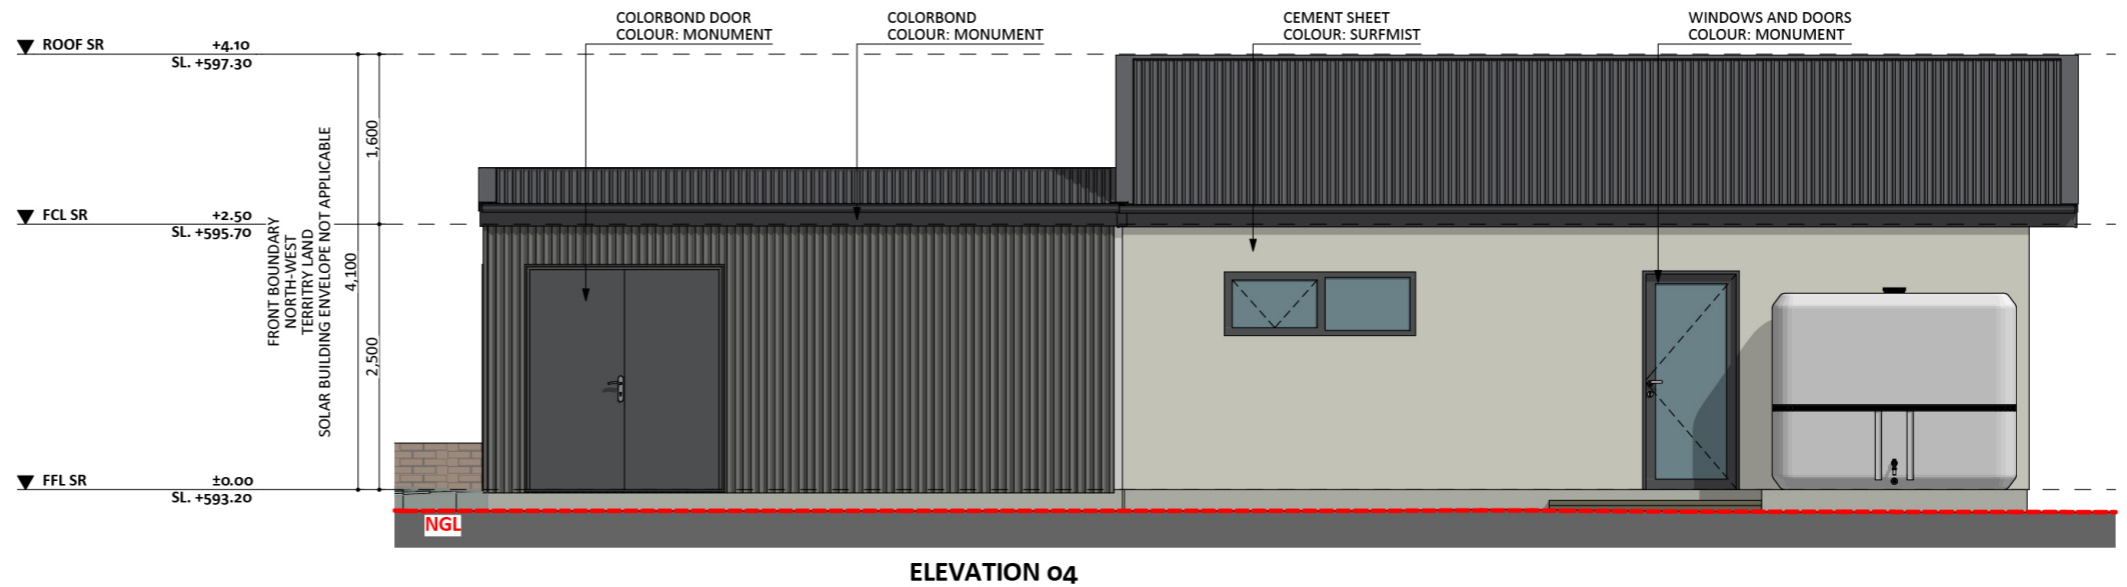

125

ACT Building Lic: 1252767

CANBERRA
GRANNY FLAT
BUILDERS

Design 125 Exterior View 4

Garage Door
Colour: Monument

Aluminium Cladding
Colour: Monument

Colorbond Roof Covering
Colour: Monument

Aluminium Window and Door Frames
Colour: Monument

Cement Sheet
Colour: Surf Mist

An elevation is the height of the structure from ground level to the height of the roof.

An elevation is the height of the structure from ground level to the height of the roof.