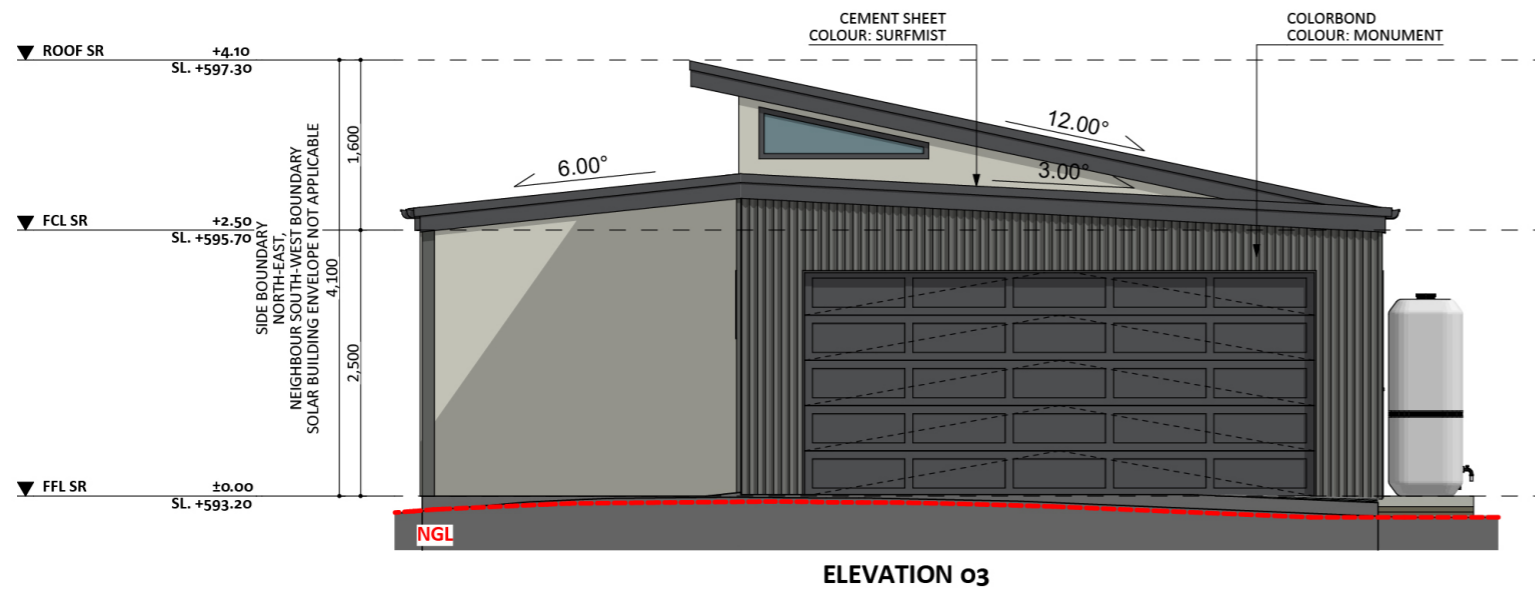

125

ACT Building Lic: 1252767

CANBERRA
GRANNY FLAT
BUILDERS

Design 125 Exterior View 4

Garage Door
Colour: Monument

Aluminium Cladding
Colour: Monument

Colorbond Roof Covering
Colour: Monument

Aluminium Window and Door Frames
Colour: Monument

Cement Sheet
Colour: Surf Mist

An elevation is the height of the structure from ground level to the height of the roof.

An elevation is the height of the structure from ground level to the height of the roof.