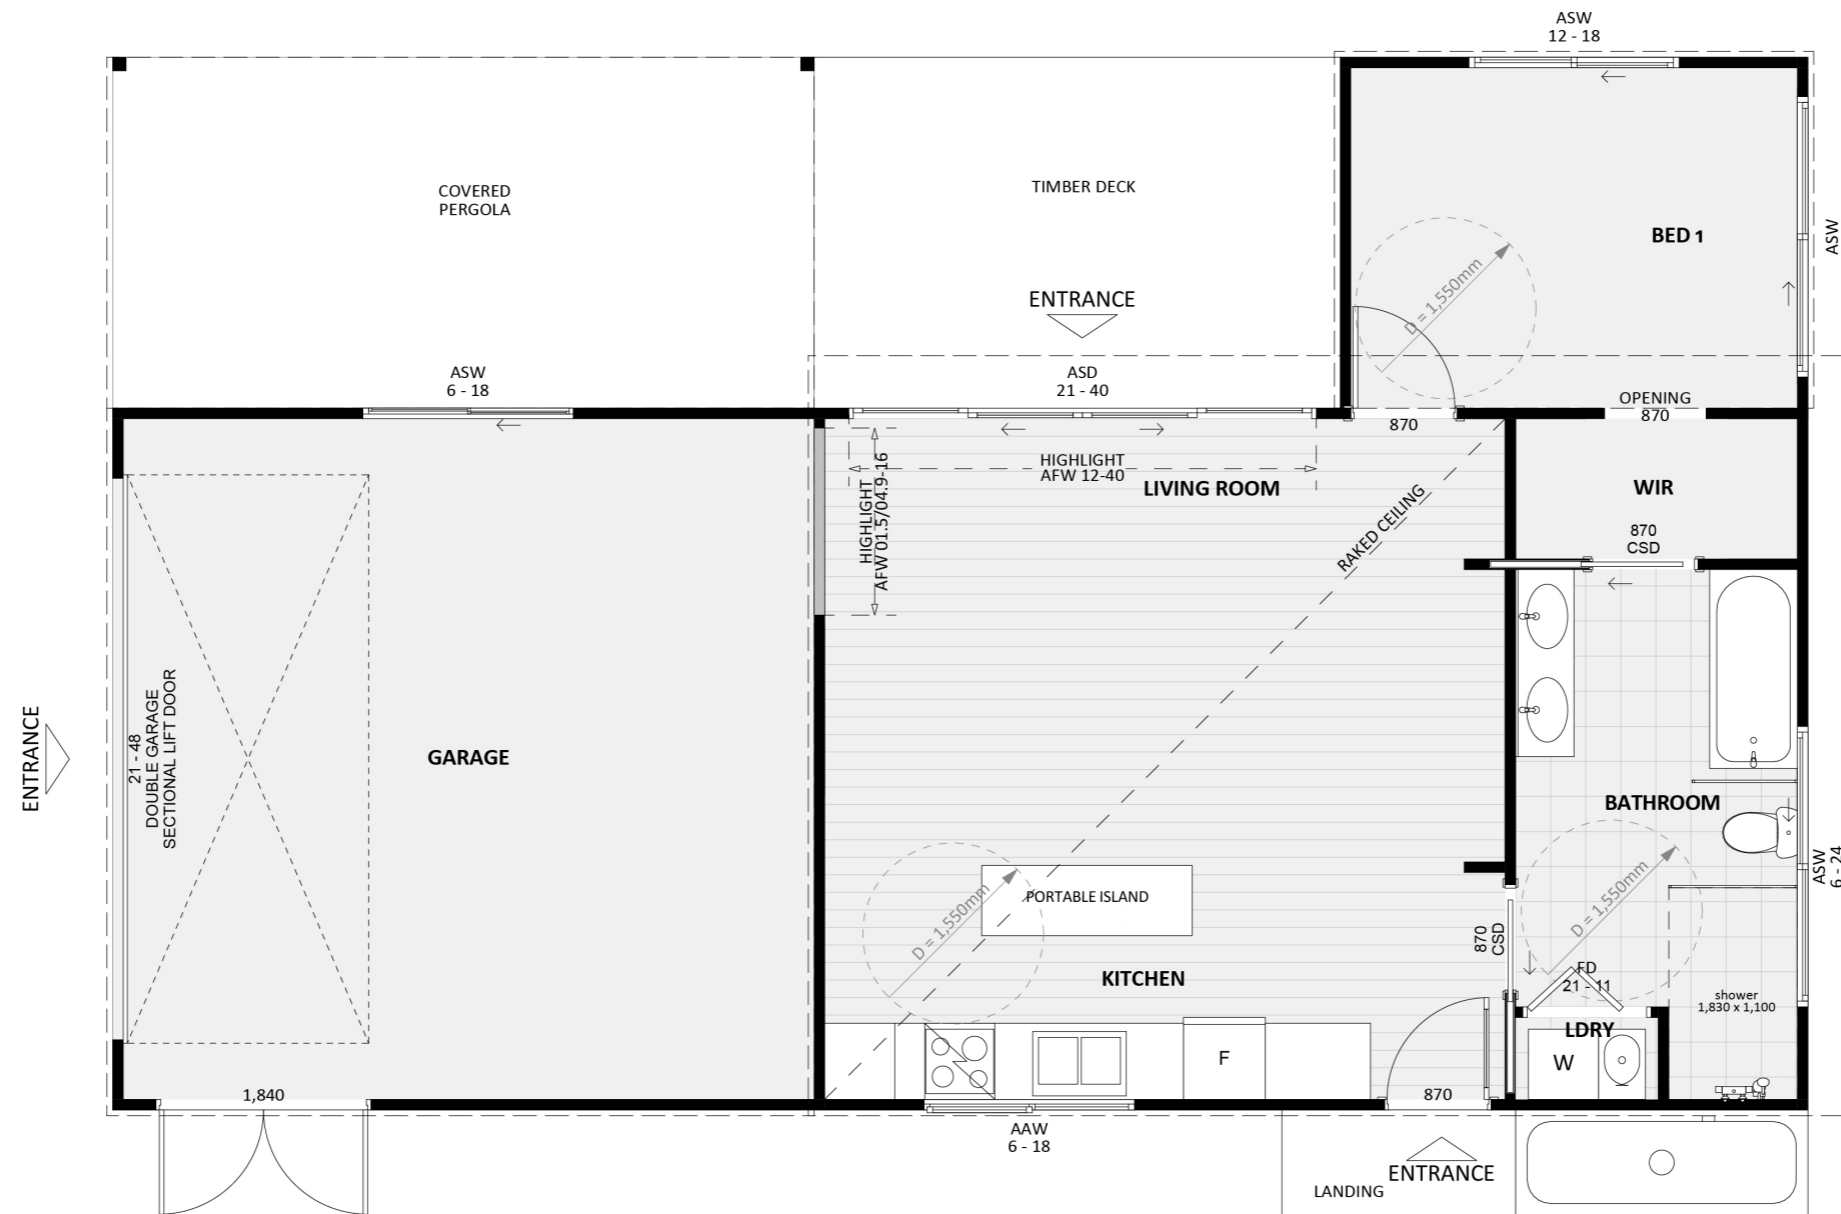

125

ACT Building Lic: 1252767

CANBERRA
GRANNY FLAT
BUILDERS

Design 125 Exterior View 4

Garage Door
Colour: Monument

Aluminium Cladding
Colour: Monument

Colorbond Roof Covering
Colour: Monument

Aluminium Window and Door Frames
Colour: Monument

Cement Sheet
Colour: Surf Mist

An elevation is the height of the structure from ground level to the height of the roof.

An elevation is the height of the structure from ground level to the height of the roof.