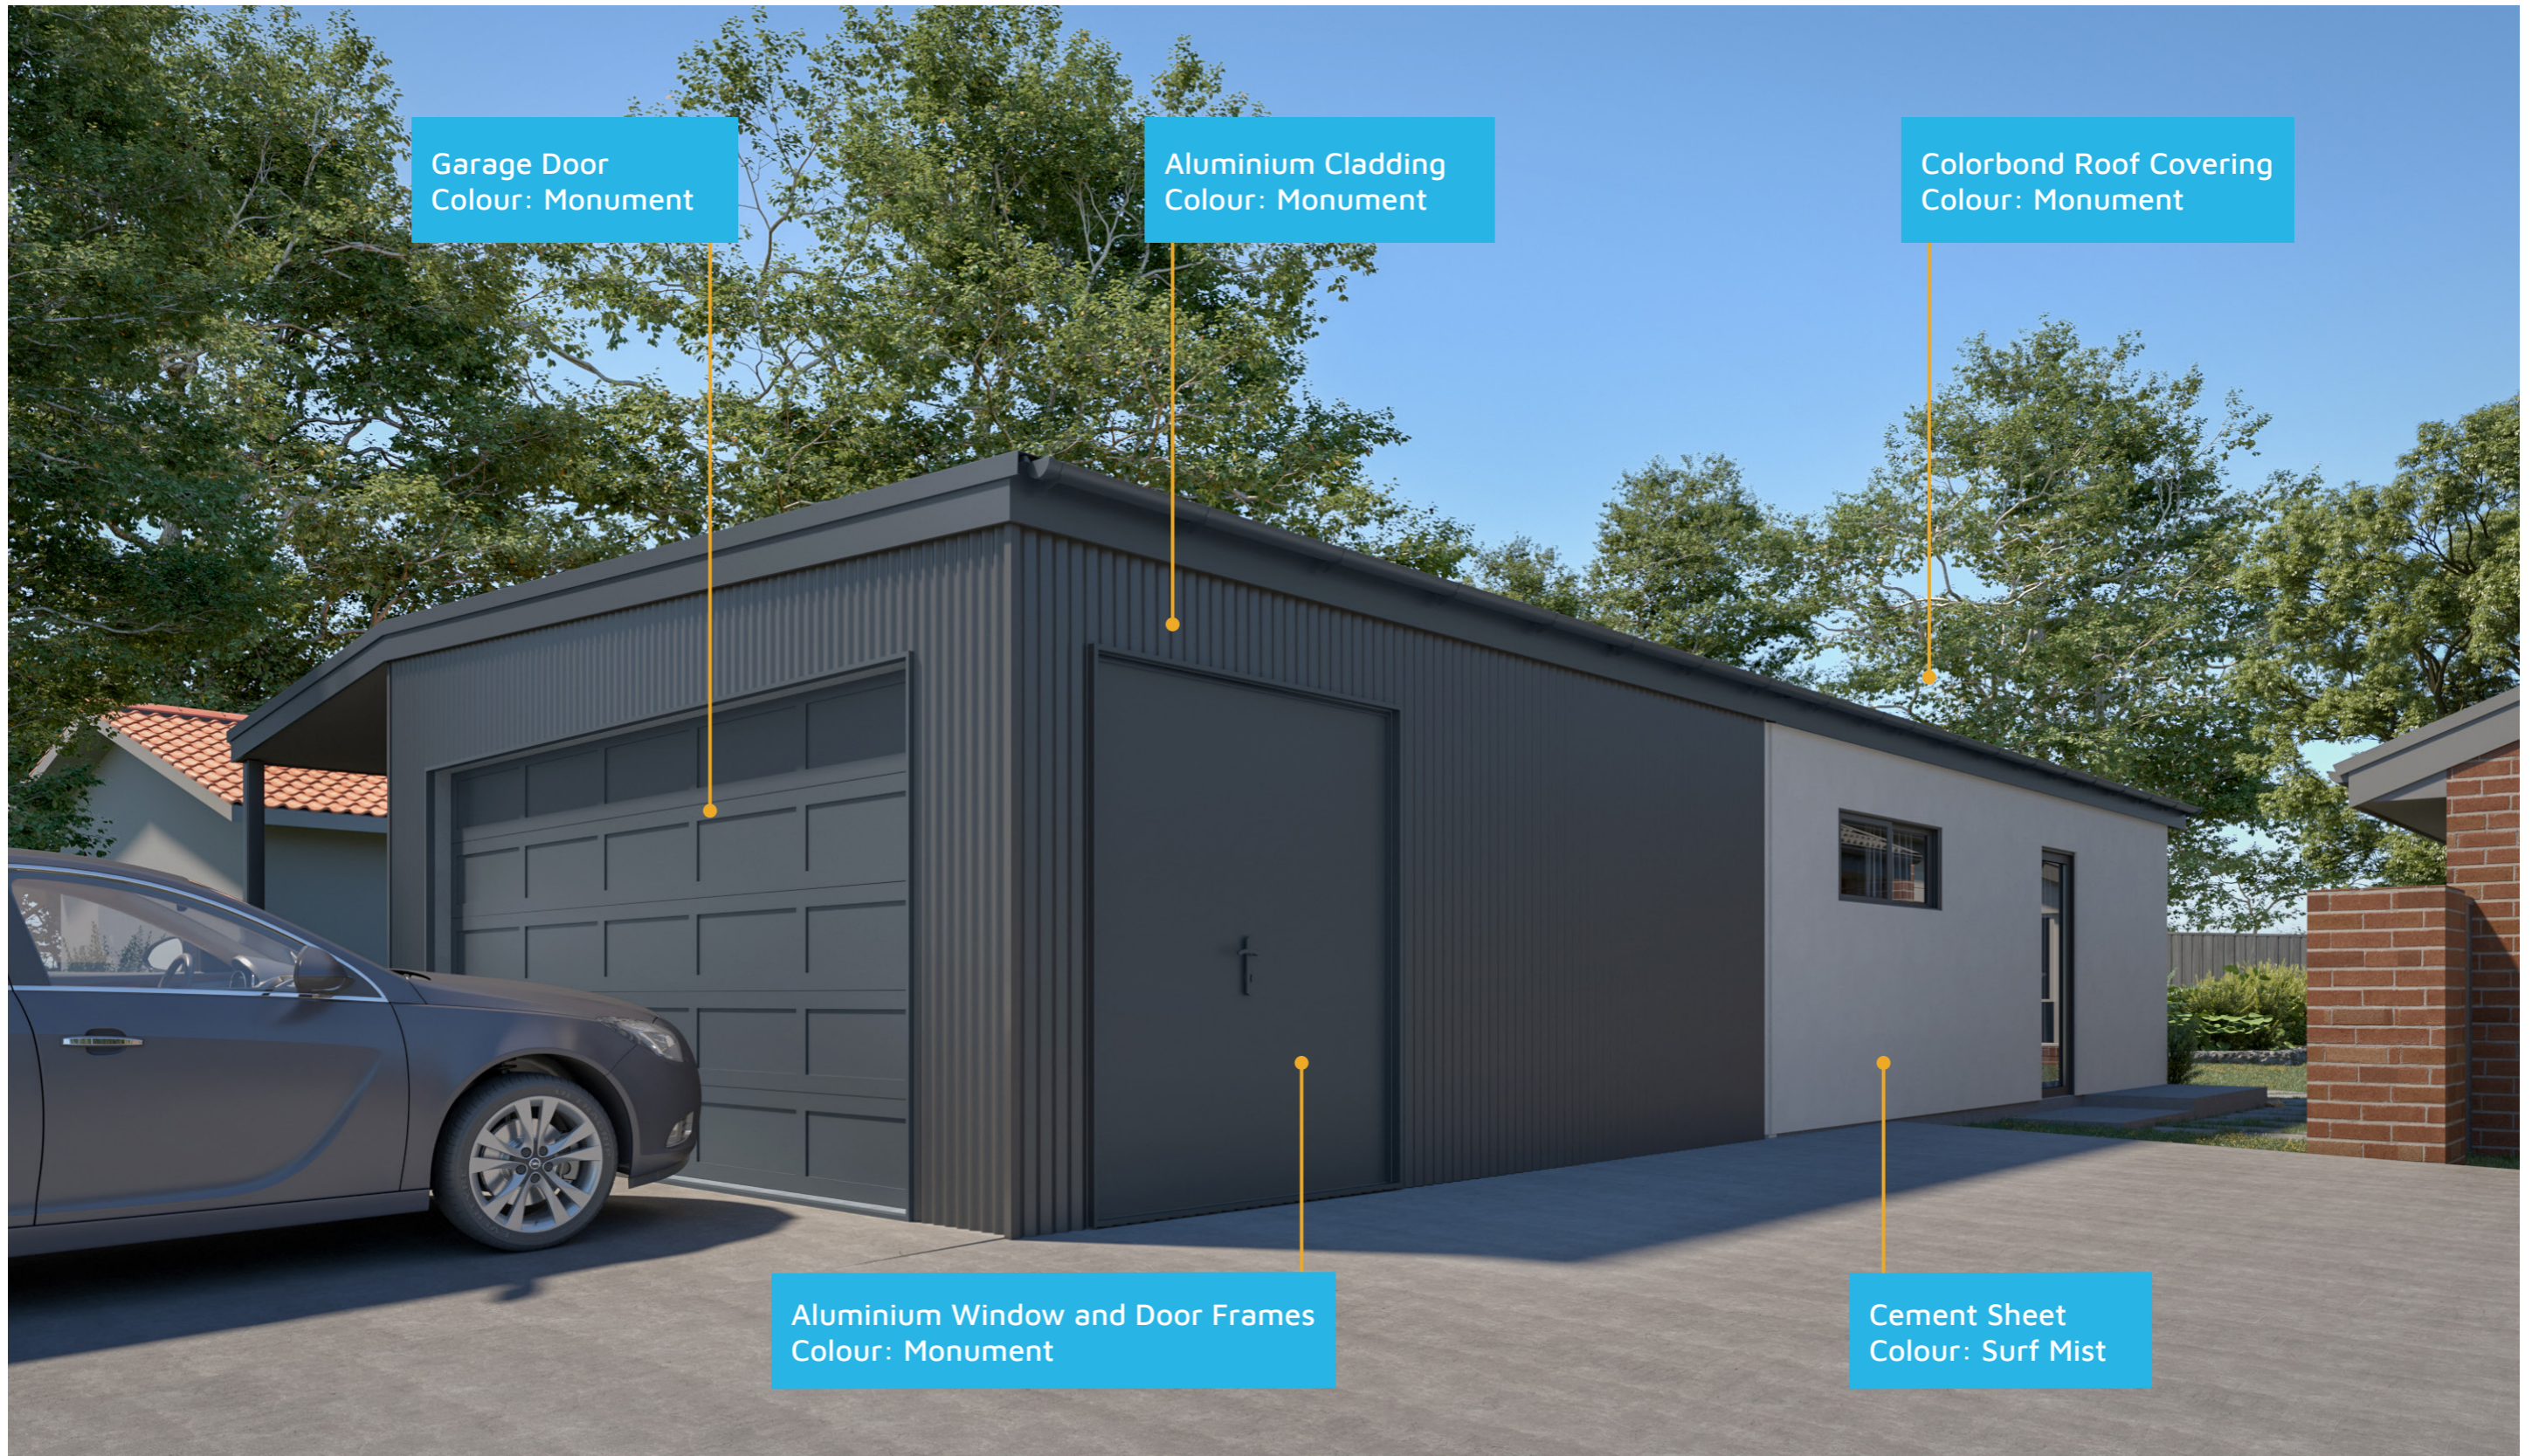

125

ACT Building Lic: 1252767

CANBERRA
GRANNY FLAT
BUILDERS

Design 125 Exterior View 4

Garage Door
Colour: Monument

Aluminium Cladding
Colour: Monument

Colorbond Roof Covering
Colour: Monument

Aluminium Window and Door Frames
Colour: Monument

Cement Sheet
Colour: Surf Mist

An elevation is the height of the structure from ground level to the height of the roof.

An elevation is the height of the structure from ground level to the height of the roof.