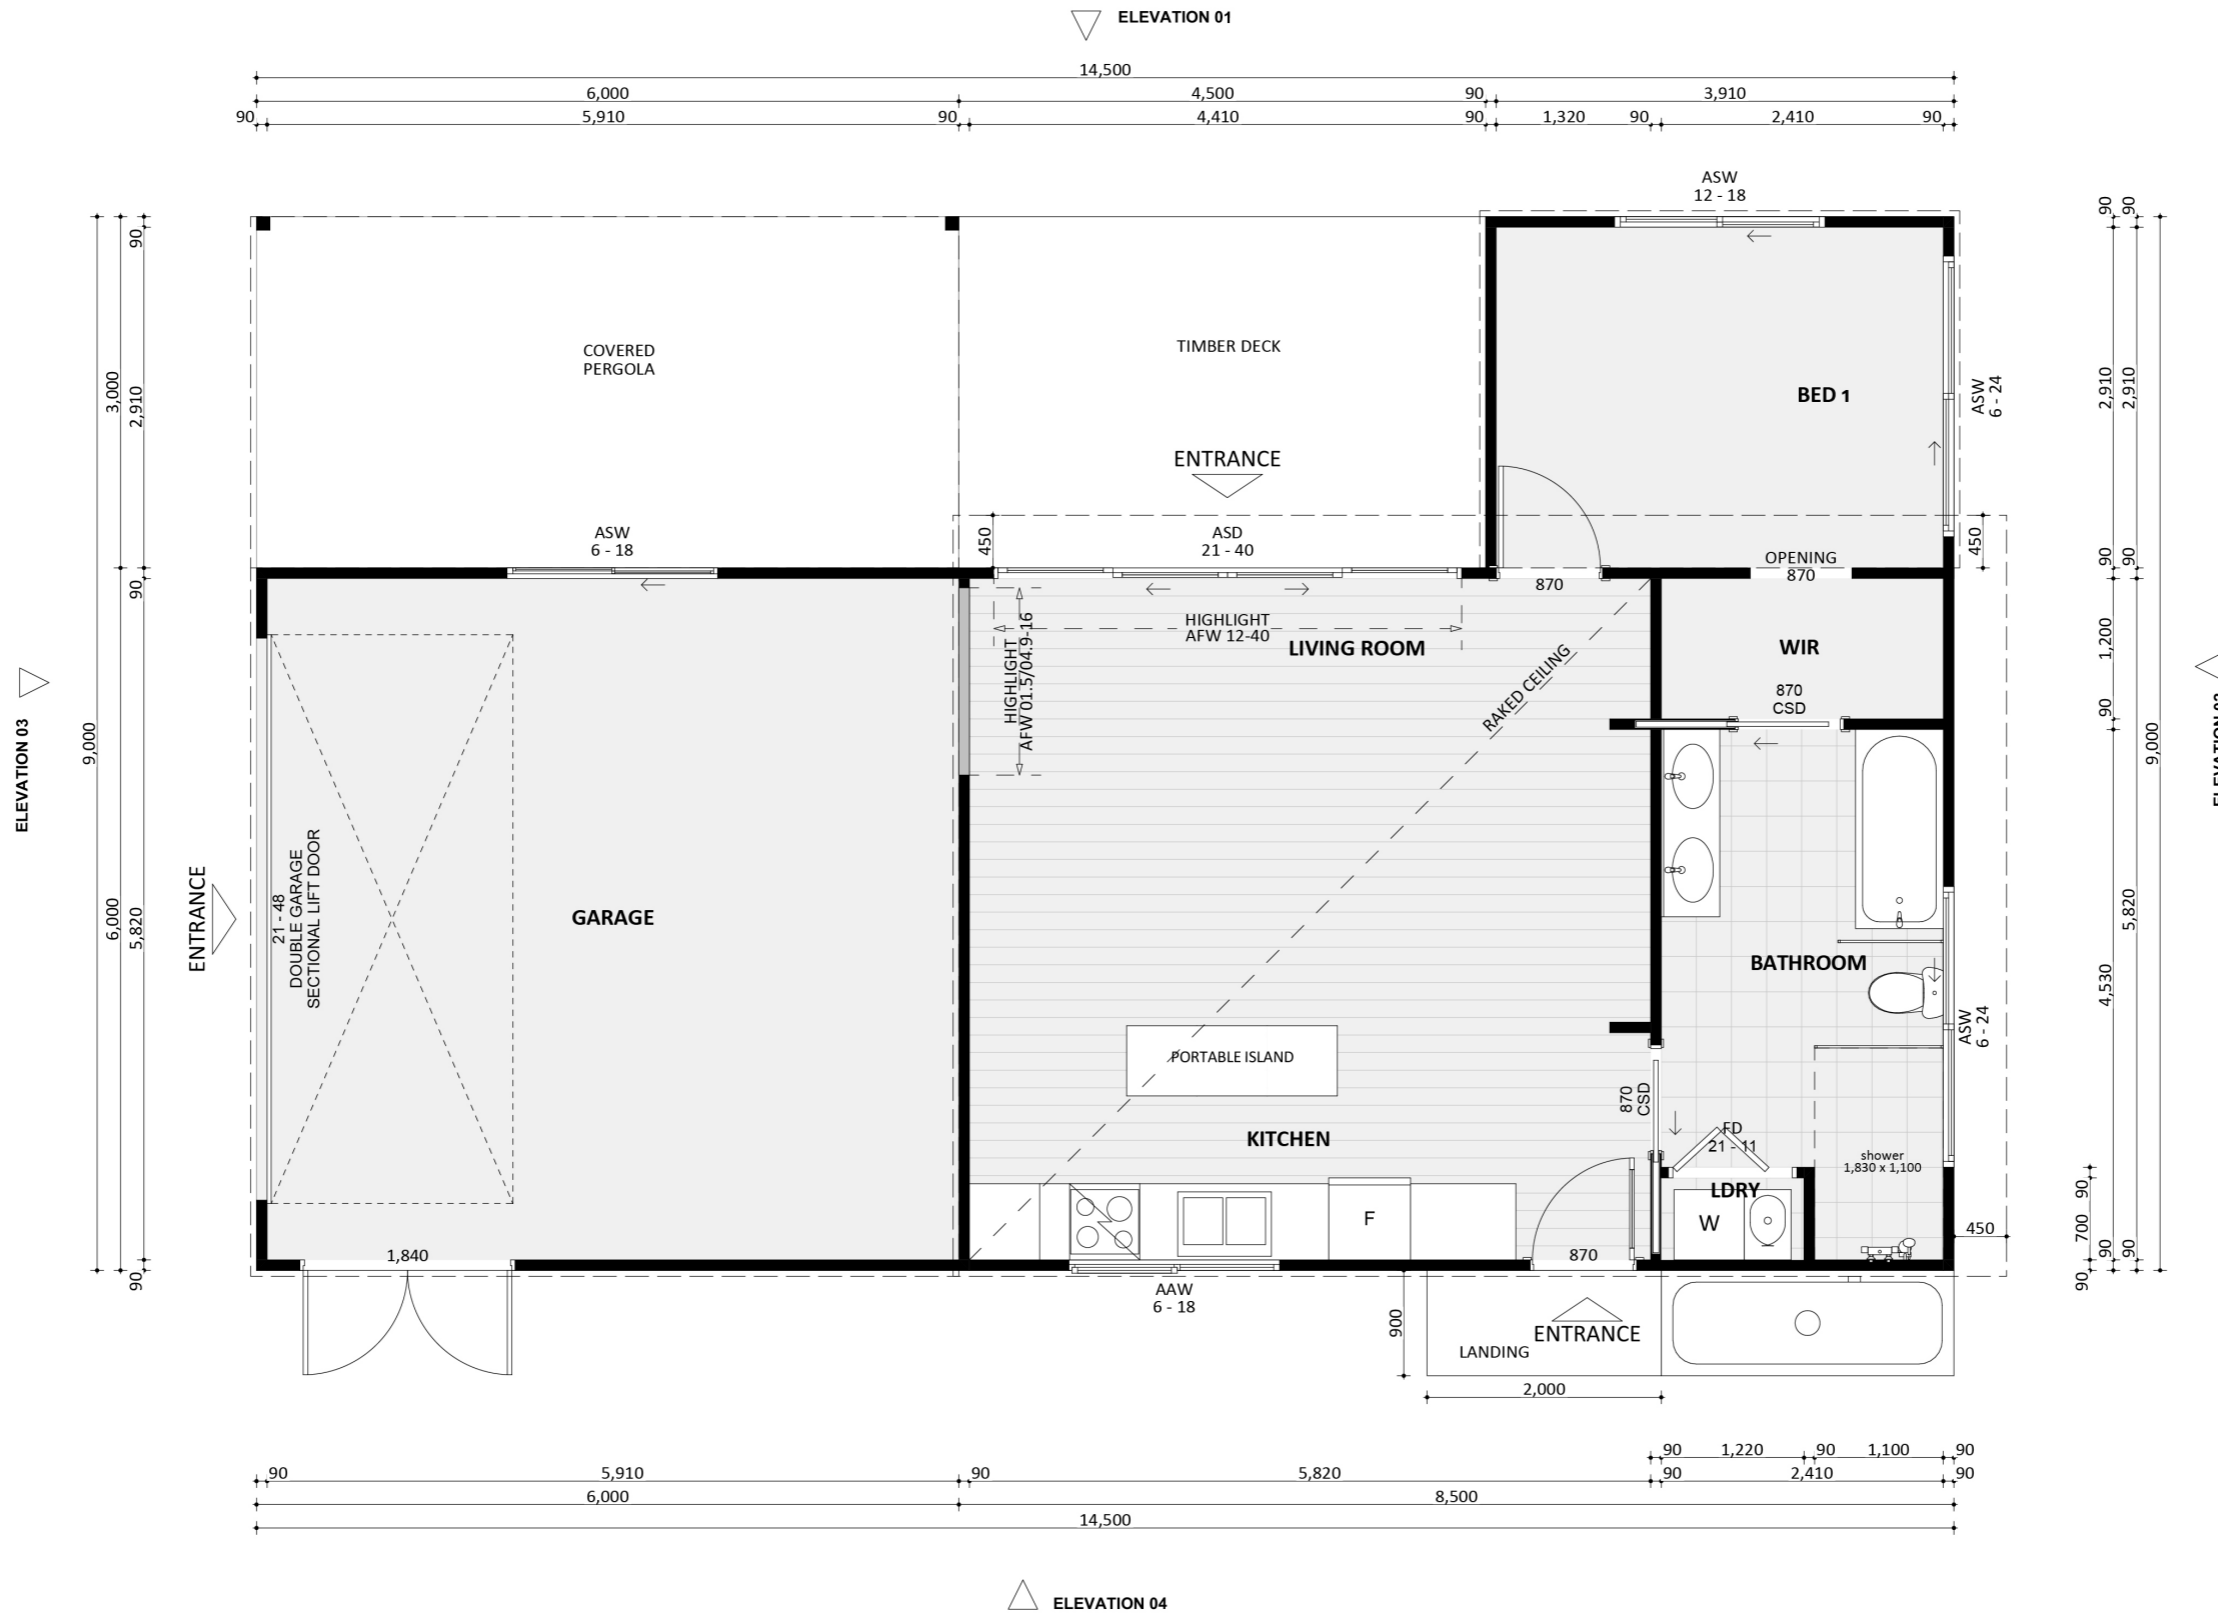

125

ACT Building Lic: 1252767

CANBERRA
GRANNY FLAT
BUILDERS

Design 125 Exterior View 4

Garage Door
Colour: Monument

Aluminium Cladding
Colour: Monument

Colorbond Roof Covering
Colour: Monument

Aluminium Window and Door Frames
Colour: Monument

Cement Sheet
Colour: Surf Mist

An elevation is the height of the structure from ground level to the height of the roof.

An elevation is the height of the structure from ground level to the height of the roof.