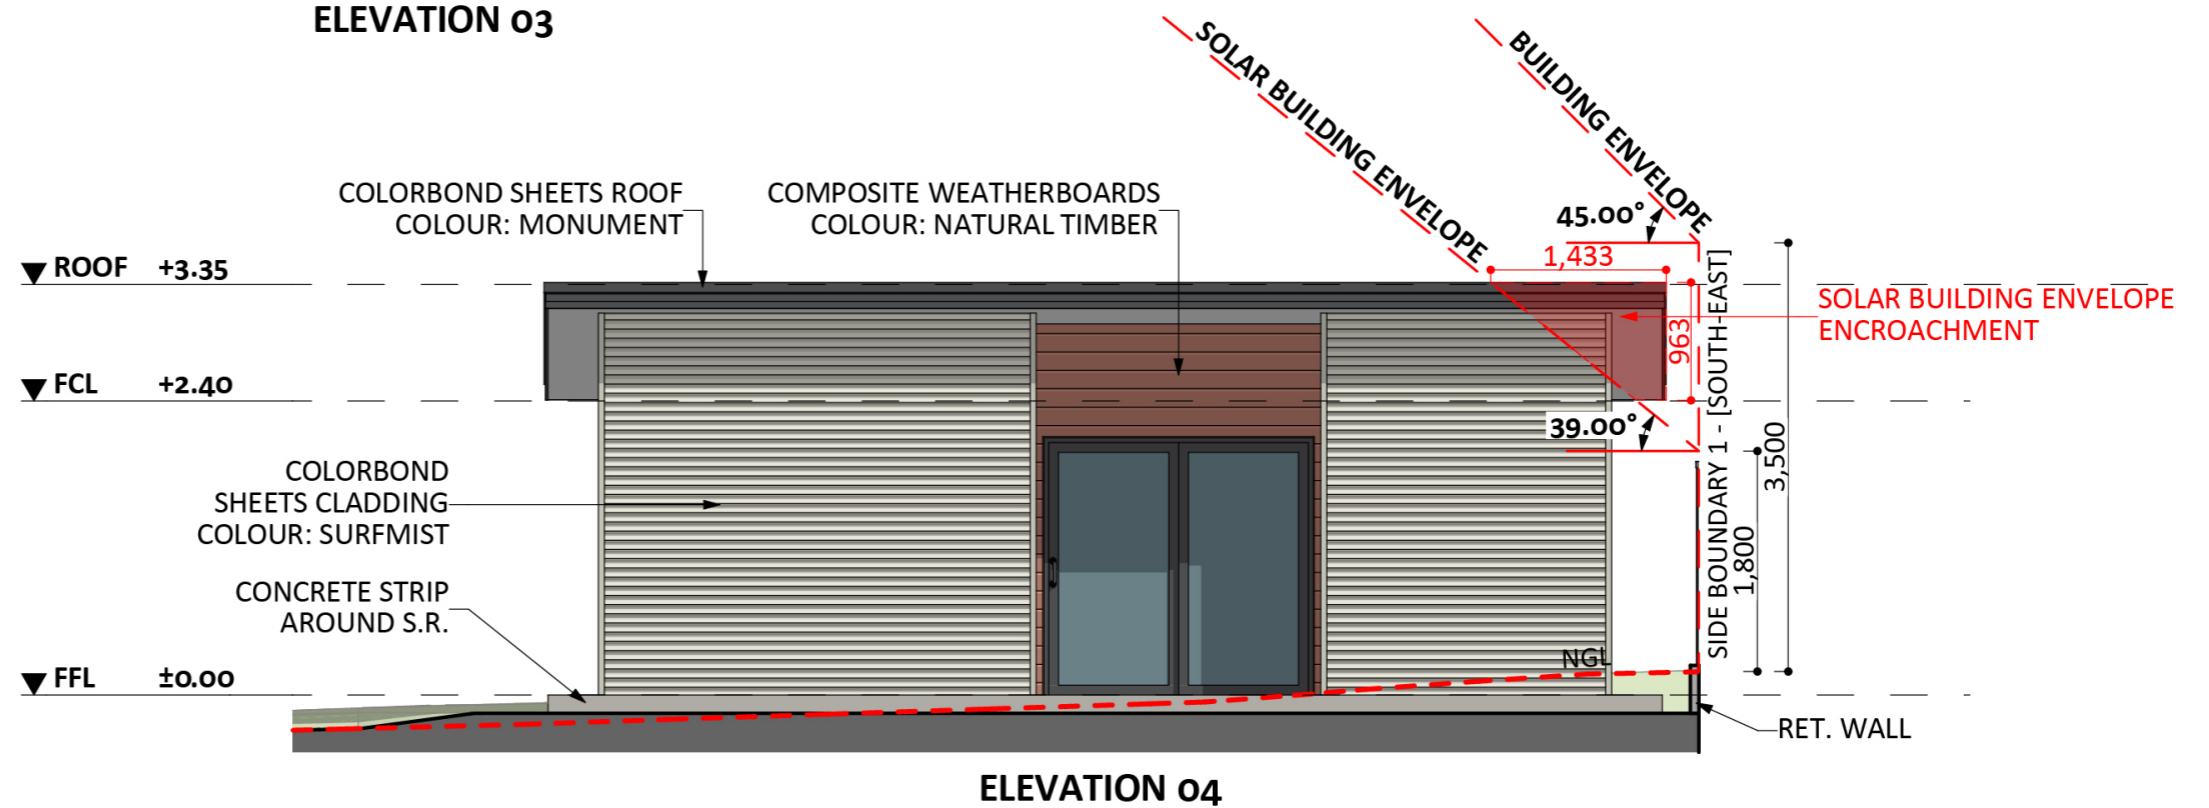

206

ACT Building Lic: 2062767

CANBERRA
GRANNY FLAT
BUILDERS

Composite Weatherboards
Colour: Natural Timber

Colorbond Sheet Roof
Colour: Monument

Colorbond Sheet Cladding
Colour: Surfmist

Windows and Door Frames
Colour: Monument

An elevation is the height of the structure from ground level to the height of the roof.

An elevation is the height of the structure from ground level to the height of the roof.

**CANBERRA
GRANNY FLAT
BUILDERS**