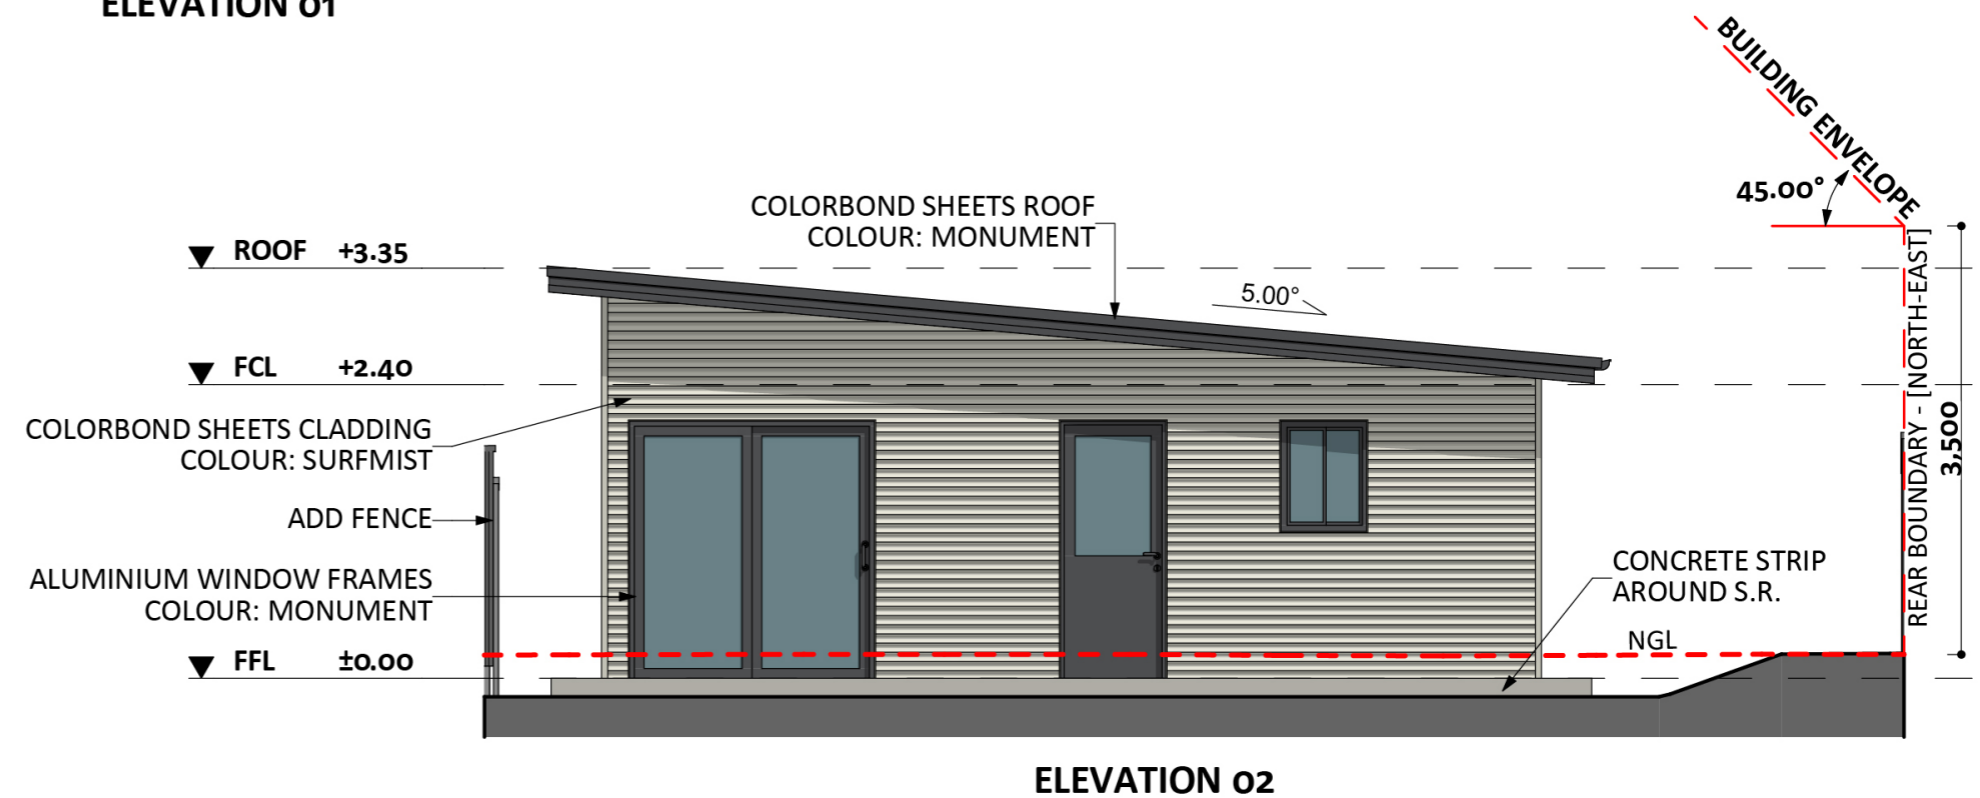

206

ACT Building Lic: 2062767

CANBERRA
GRANNY FLAT
BUILDERS

Composite Weatherboards
Colour: Natural Timber

Colorbond Sheet Roof
Colour: Monument

Colorbond Sheet Cladding
Colour: Surfmist

Windows and Door Frames
Colour: Monument

An elevation is the height of the structure from ground level to the height of the roof.

An elevation is the height of the structure from ground level to the height of the roof.

**CANBERRA
GRANNY FLAT
BUILDERS**