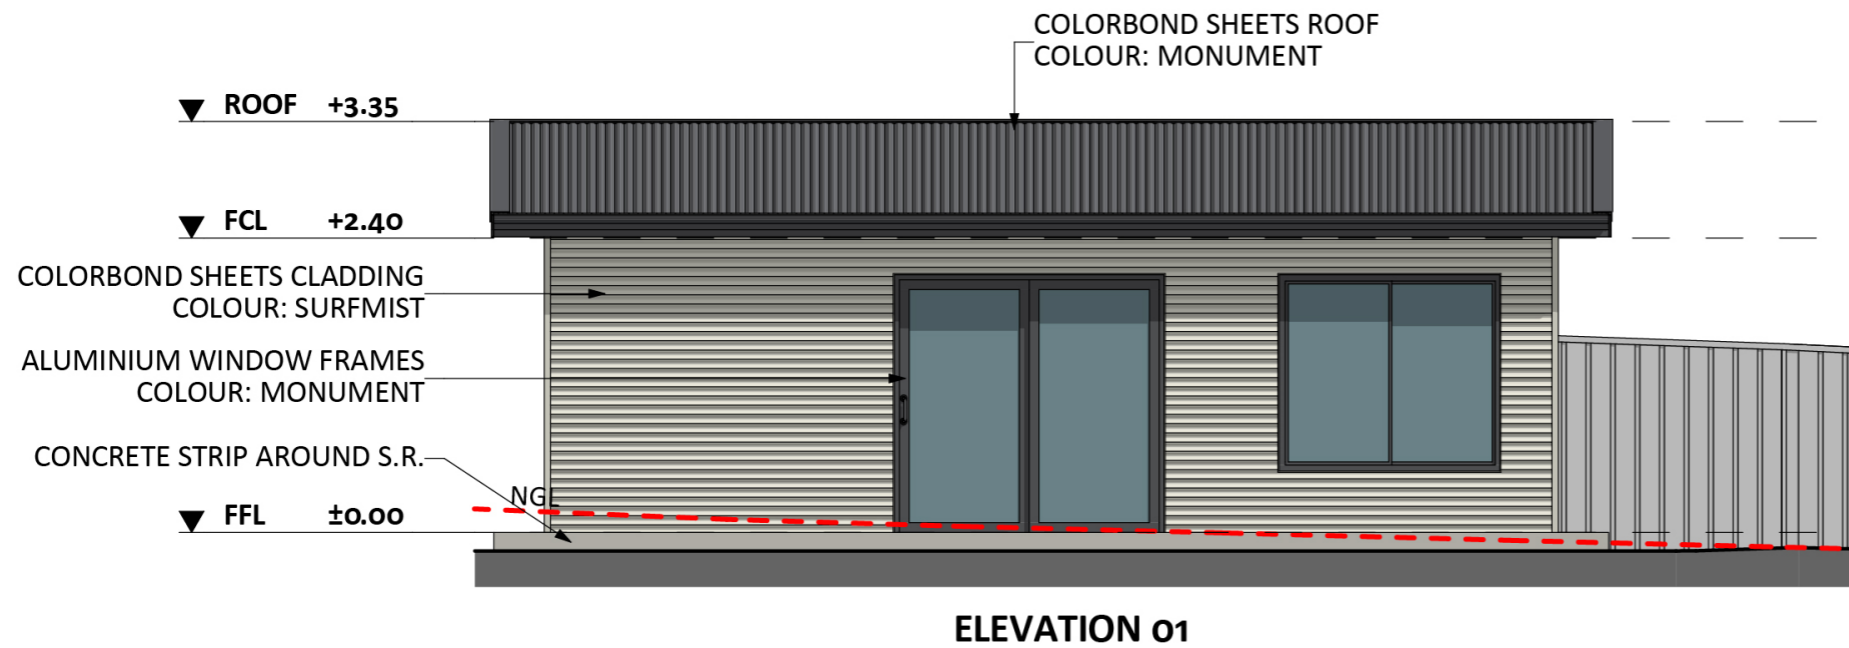

206

ACT Building Lic: 2062767

CANBERRA
GRANNY FLAT
BUILDERS

Composite Weatherboards
Colour: Natural Timber

Colorbond Sheet Roof
Colour: Monument

Colorbond Sheet Cladding
Colour: Surfmist

Windows and Door Frames
Colour: Monument

An elevation is the height of the structure from ground level to the height of the roof.

An elevation is the height of the structure from ground level to the height of the roof.

**CANBERRA
GRANNY FLAT
BUILDERS**