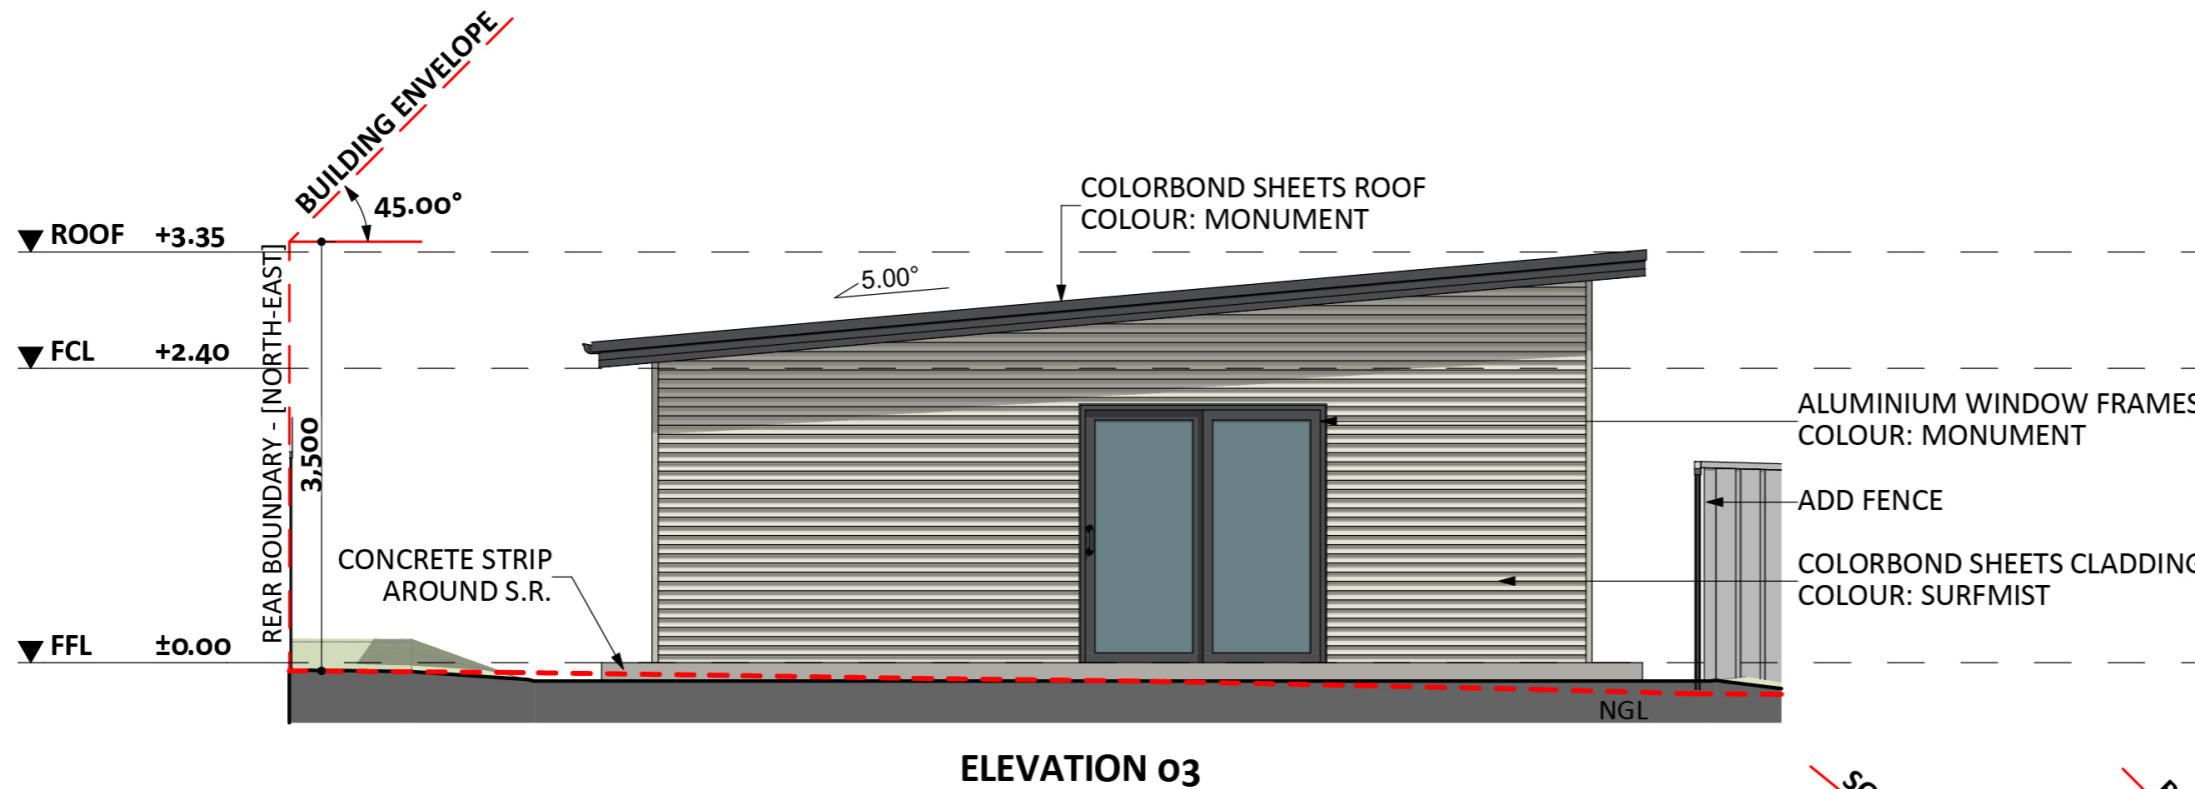

206

ACT Building Lic: 2062767

CANBERRA
GRANNY FLAT
BUILDERS

Composite Weatherboards
Colour: Natural Timber

Colorbond Sheet Roof
Colour: Monument

Colorbond Sheet Cladding
Colour: Surfmist

Windows and Door Frames
Colour: Monument

An elevation is the height of the structure from ground level to the height of the roof.

An elevation is the height of the structure from ground level to the height of the roof.

**CANBERRA
GRANNY FLAT
BUILDERS**