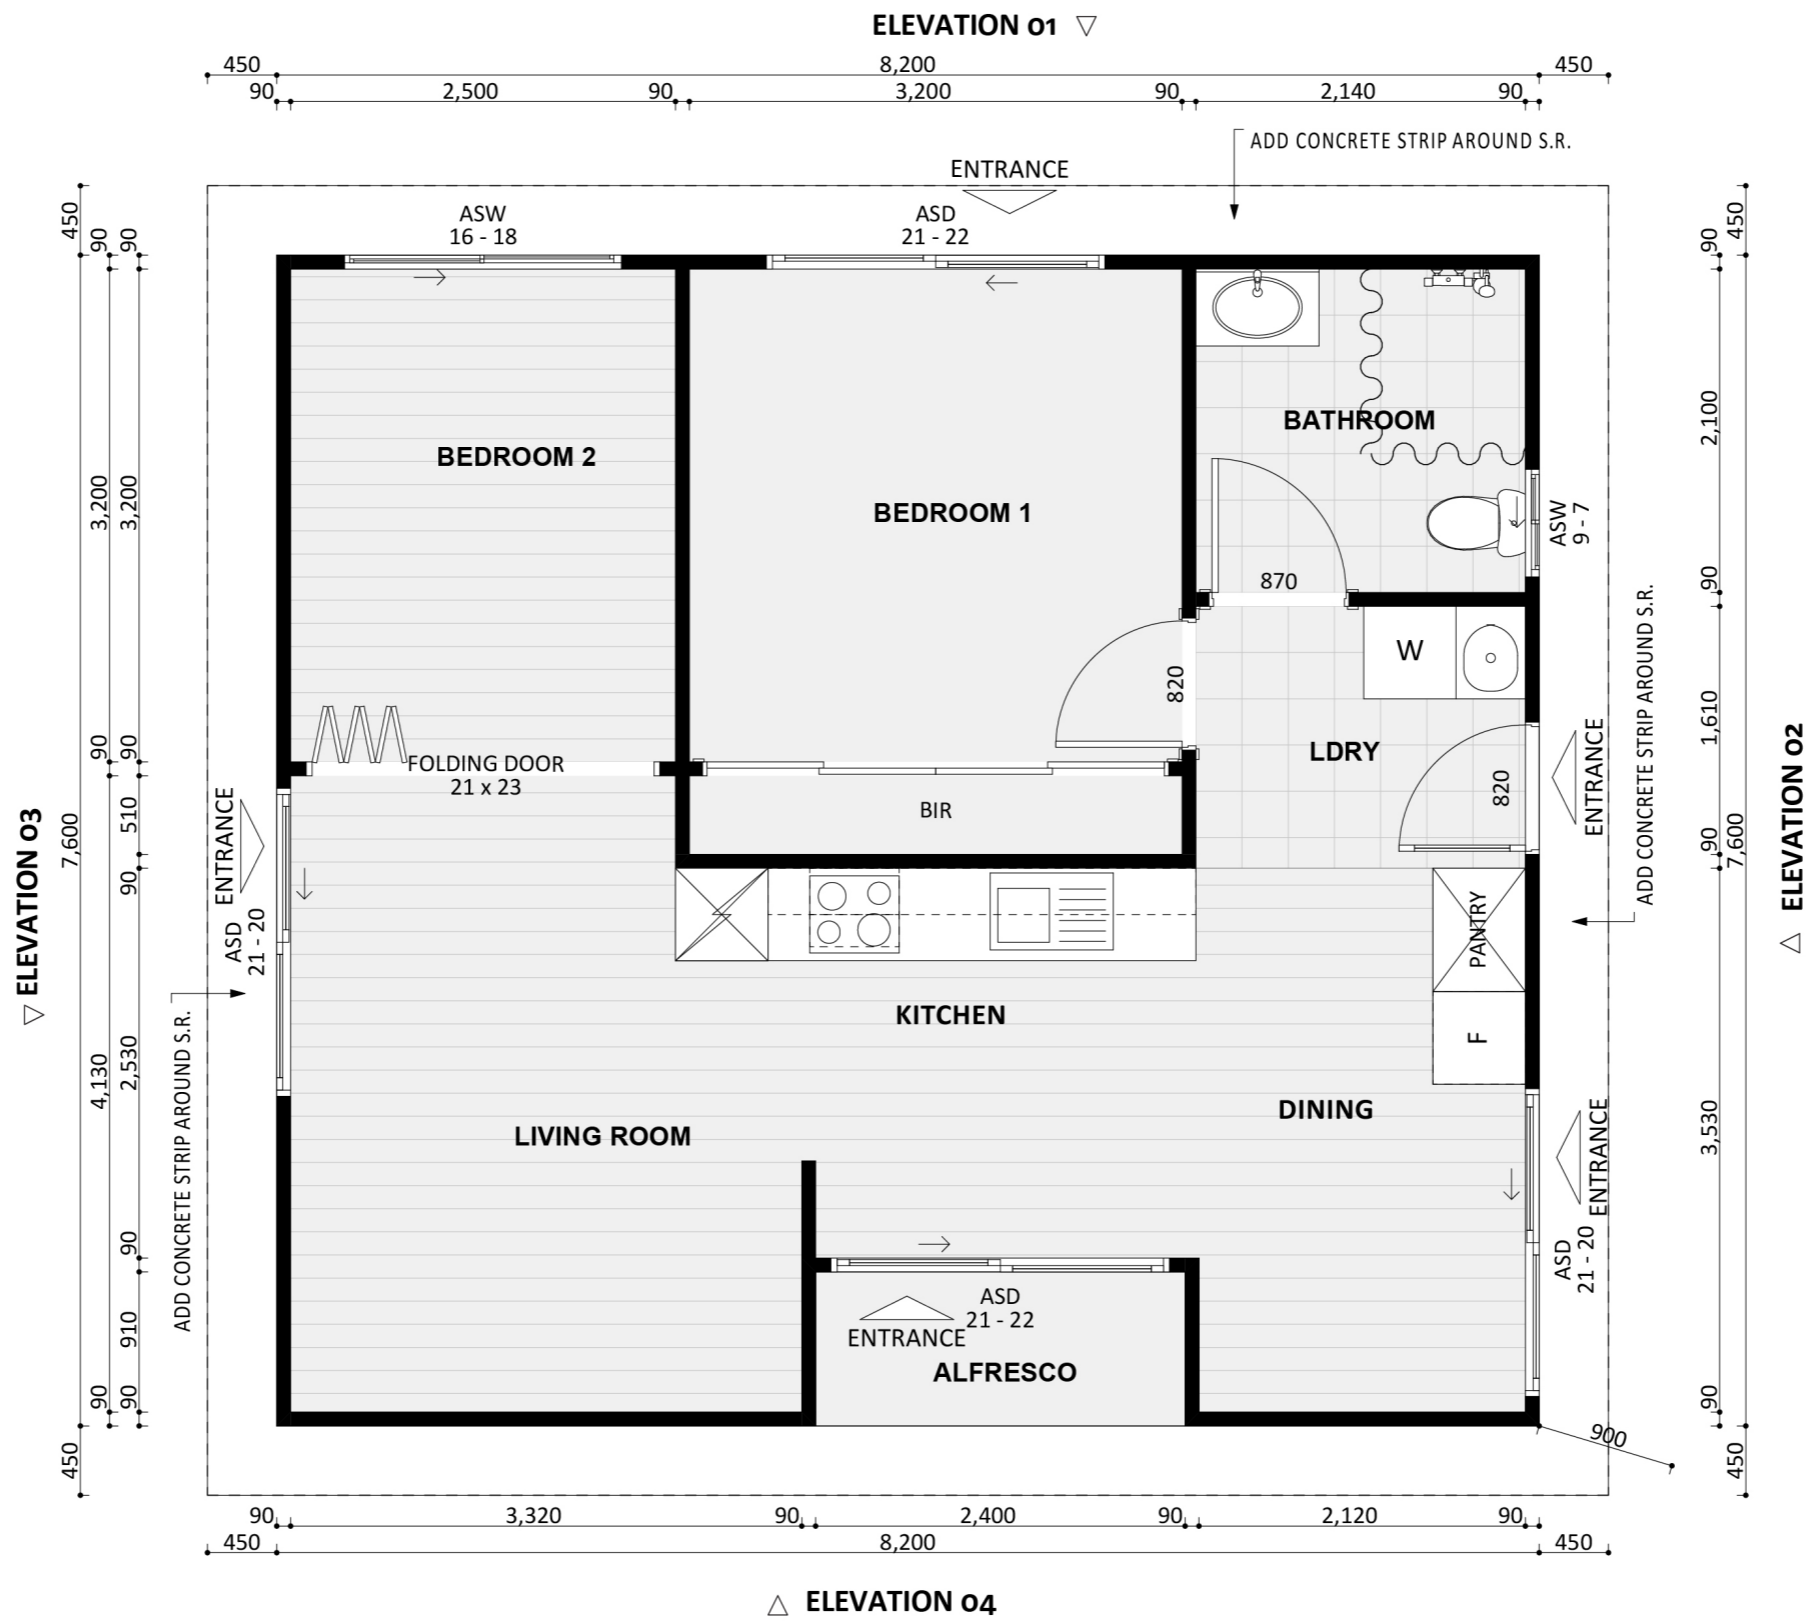

206

ACT Building Lic: 2062767

CANBERRA
GRANNY FLAT
BUILDERS

Composite Weatherboards
Colour: Natural Timber

Colorbond Sheet Roof
Colour: Monument

Colorbond Sheet Cladding
Colour: Surfmist

Windows and Door Frames
Colour: Monument

An elevation is the height of the structure from ground level to the height of the roof.

An elevation is the height of the structure from ground level to the height of the roof.

**CANBERRA
GRANNY FLAT
BUILDERS**