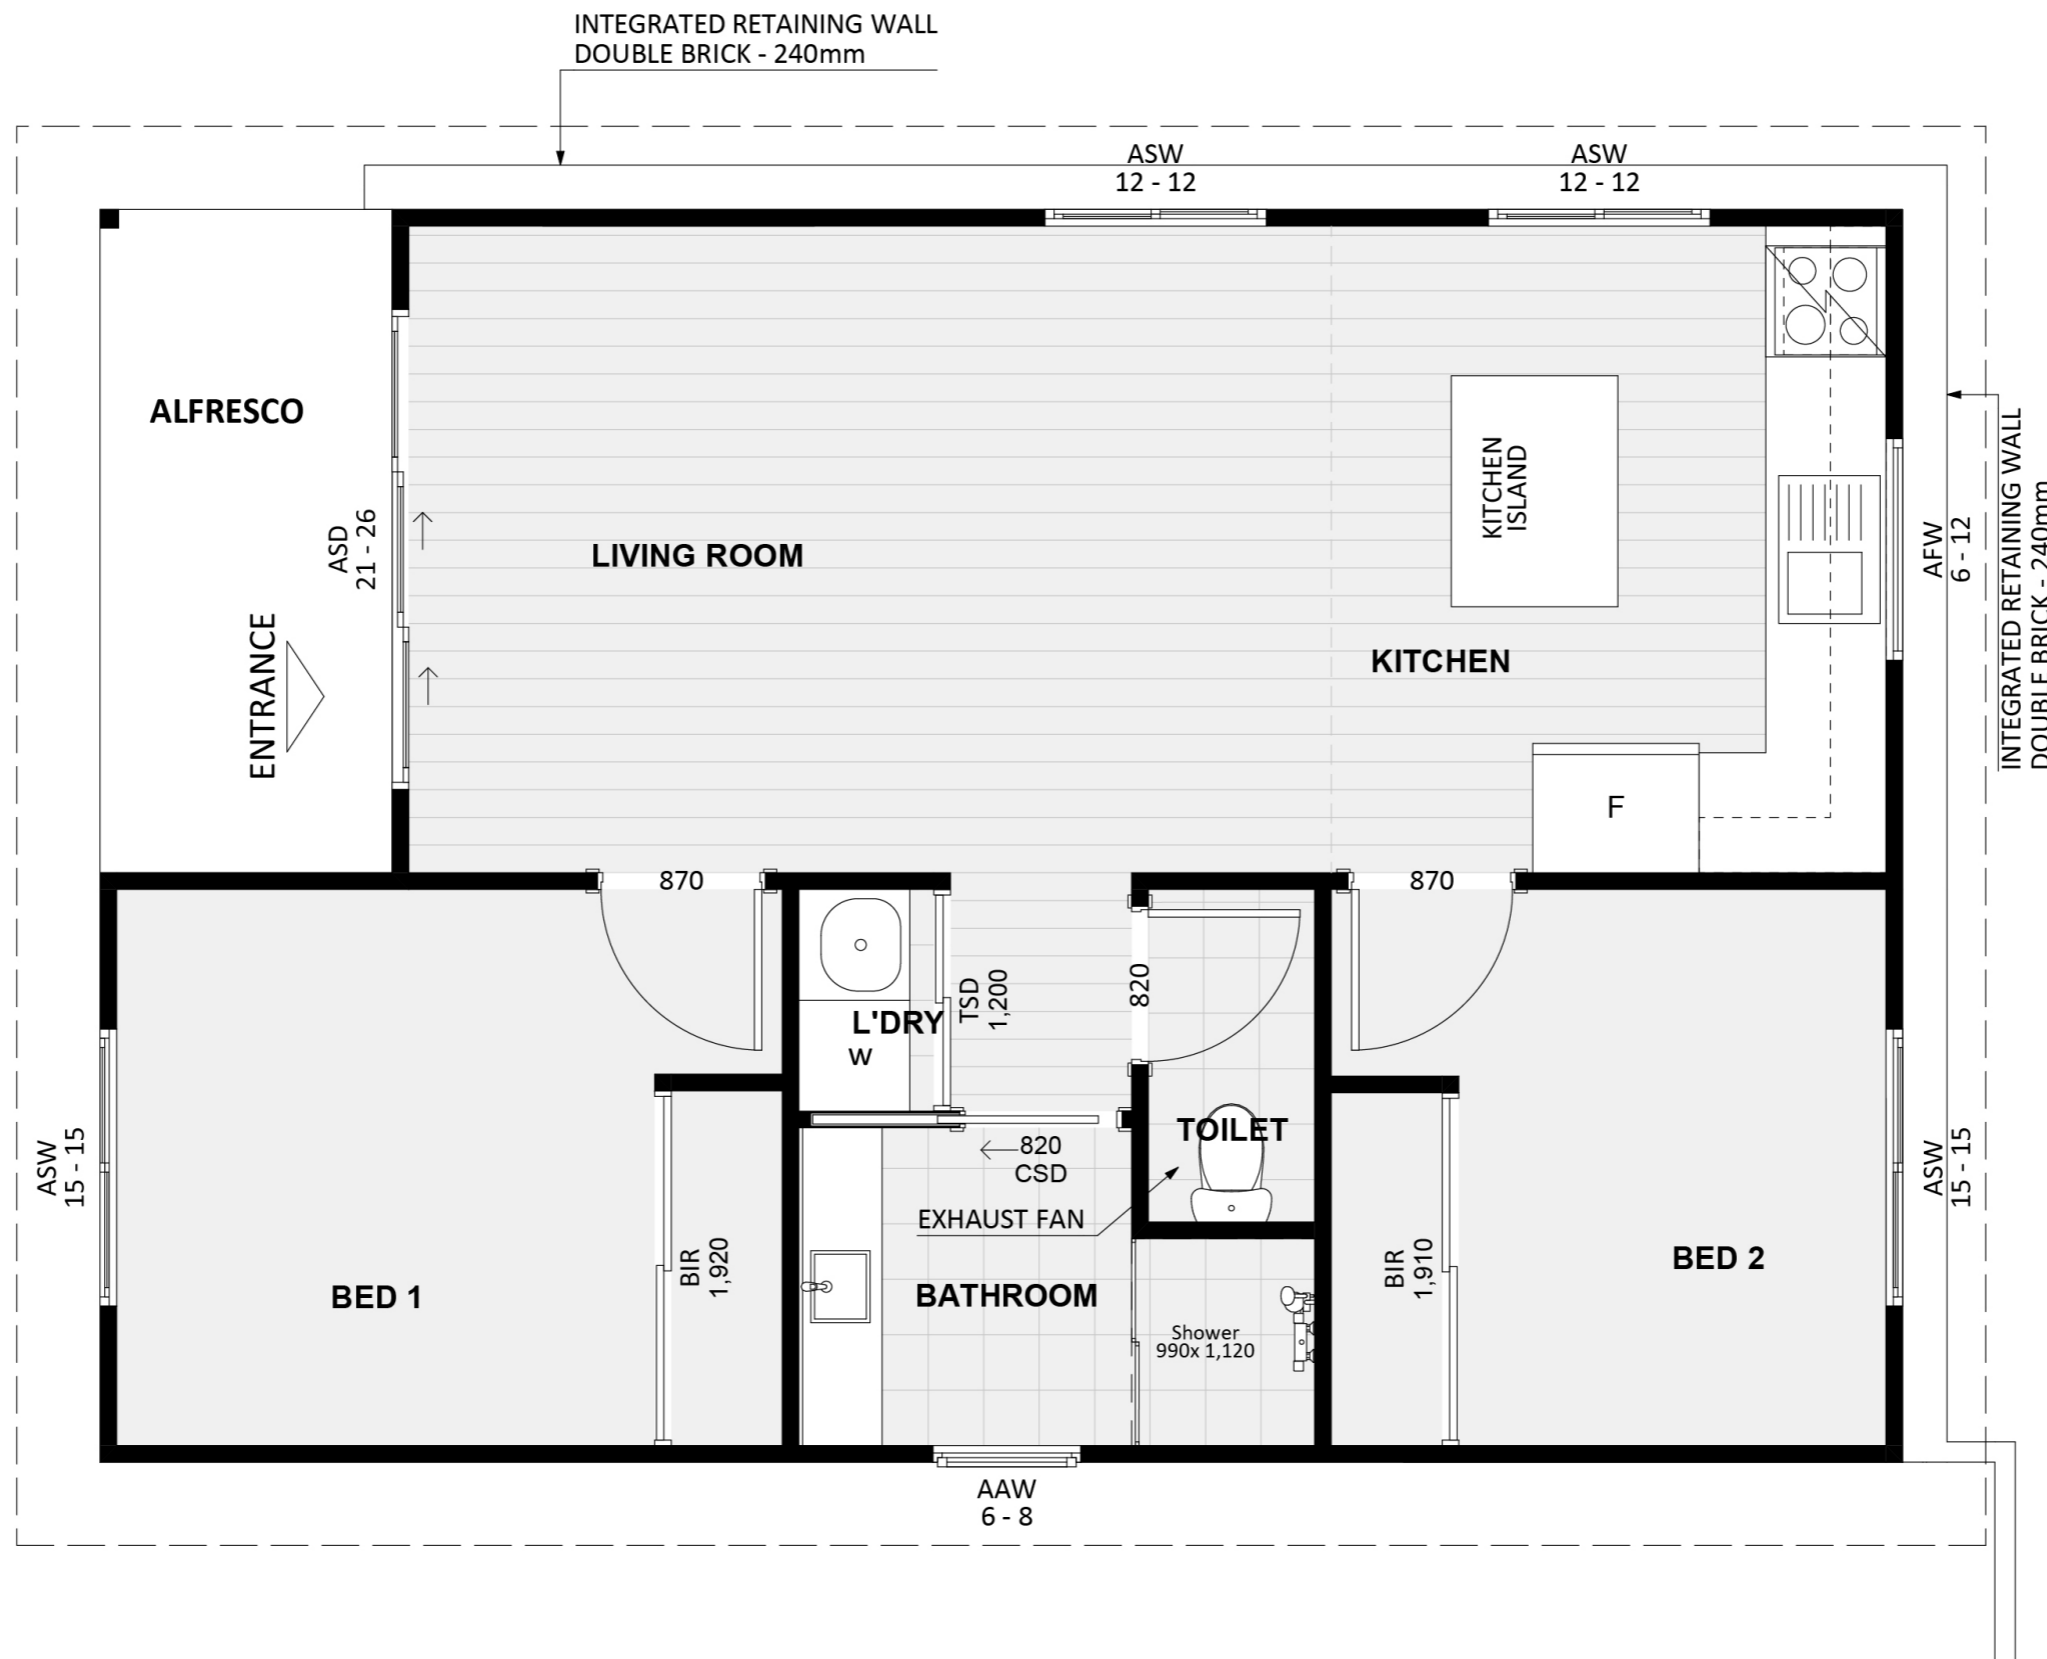

208

ACT Building Lic: 2082767

CANBERRA
GRANNY FLAT
BUILDERS

Weathertex Arcitectual Panels
Colour: Natural Timber

Colorbond Roof
Colour: Basalt

Colorbond Horizontal Cladding
Colour: Basalt

Aluminium Windows and Doors
Colour: Basalt

Retaining Wall
Double Brick 240mm

An elevation is the height of the structure from ground level to the height of the roof.

An elevation is the height of the structure from ground level to the height of the roof.