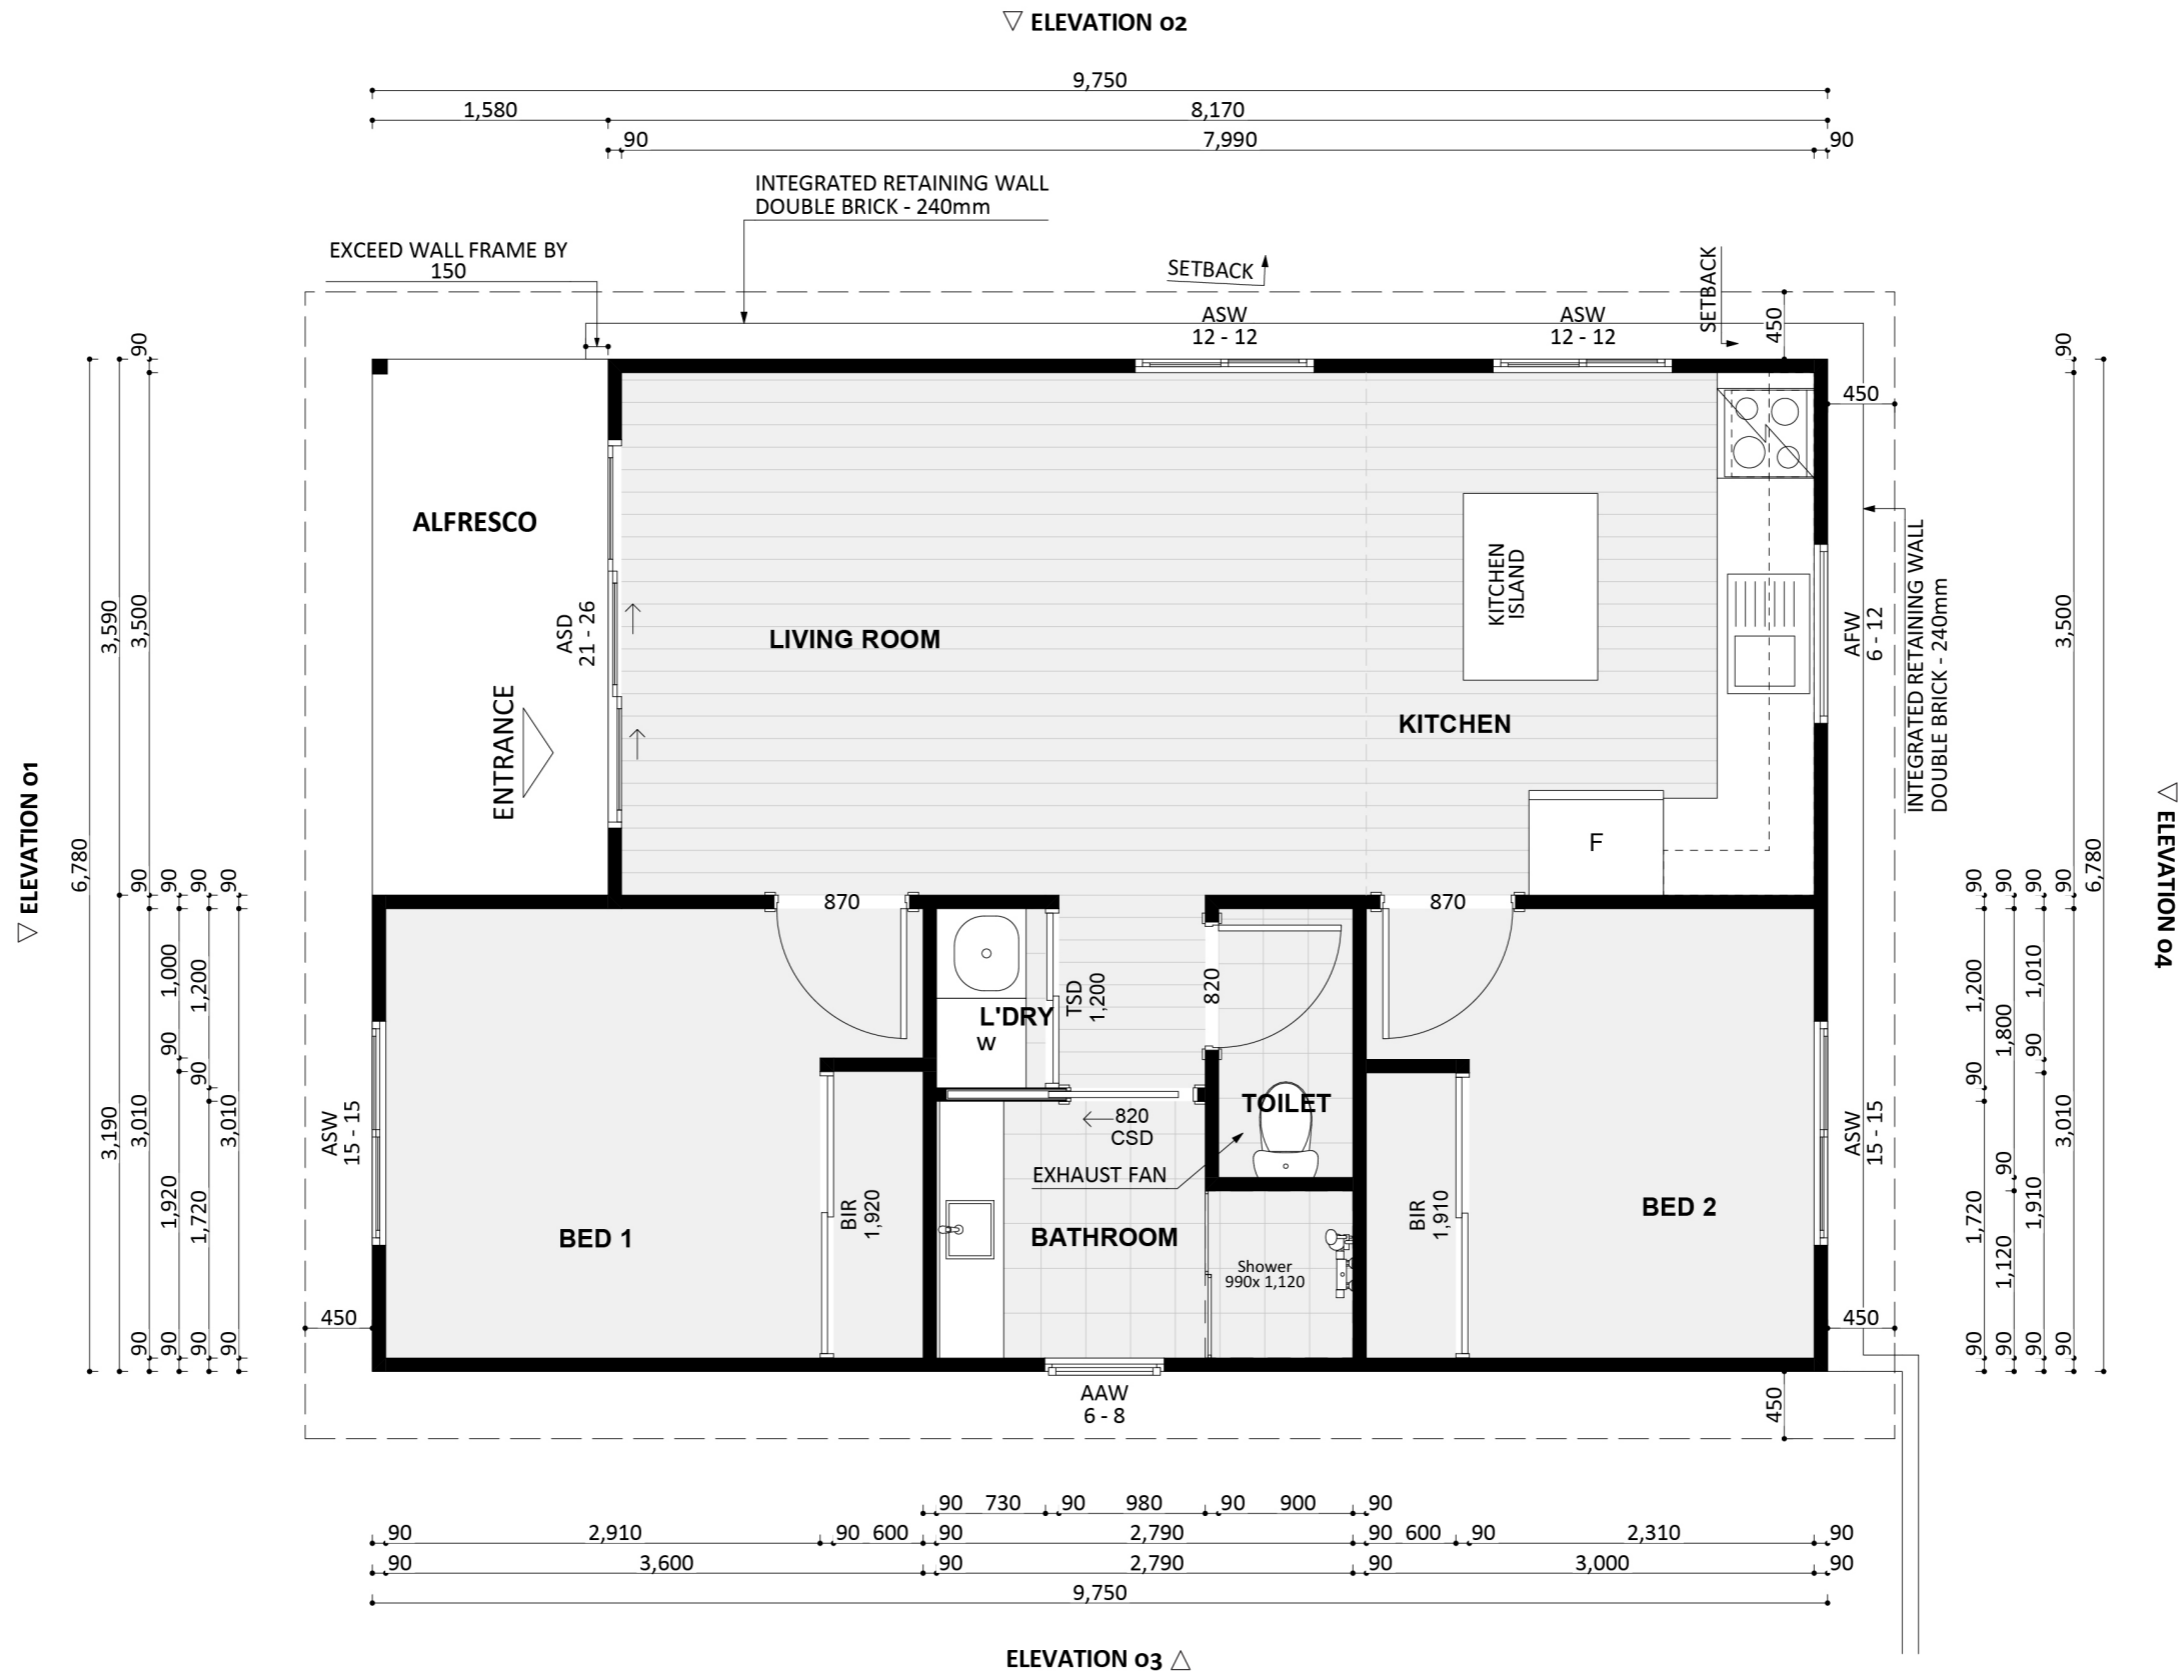

208

ACT Building Lic: 2082767

CANBERRA
GRANNY FLAT
BUILDERS

Weathertex Arcitectual Panels
Colour: Natural Timber

Colorbond Roof
Colour: Basalt

Colorbond Horizontal Cladding
Colour: Basalt

Aluminium Windows and Doors
Colour: Basalt

Retaining Wall
Double Brick 240mm

An elevation is the height of the structure from ground level to the height of the roof.

An elevation is the height of the structure from ground level to the height of the roof.