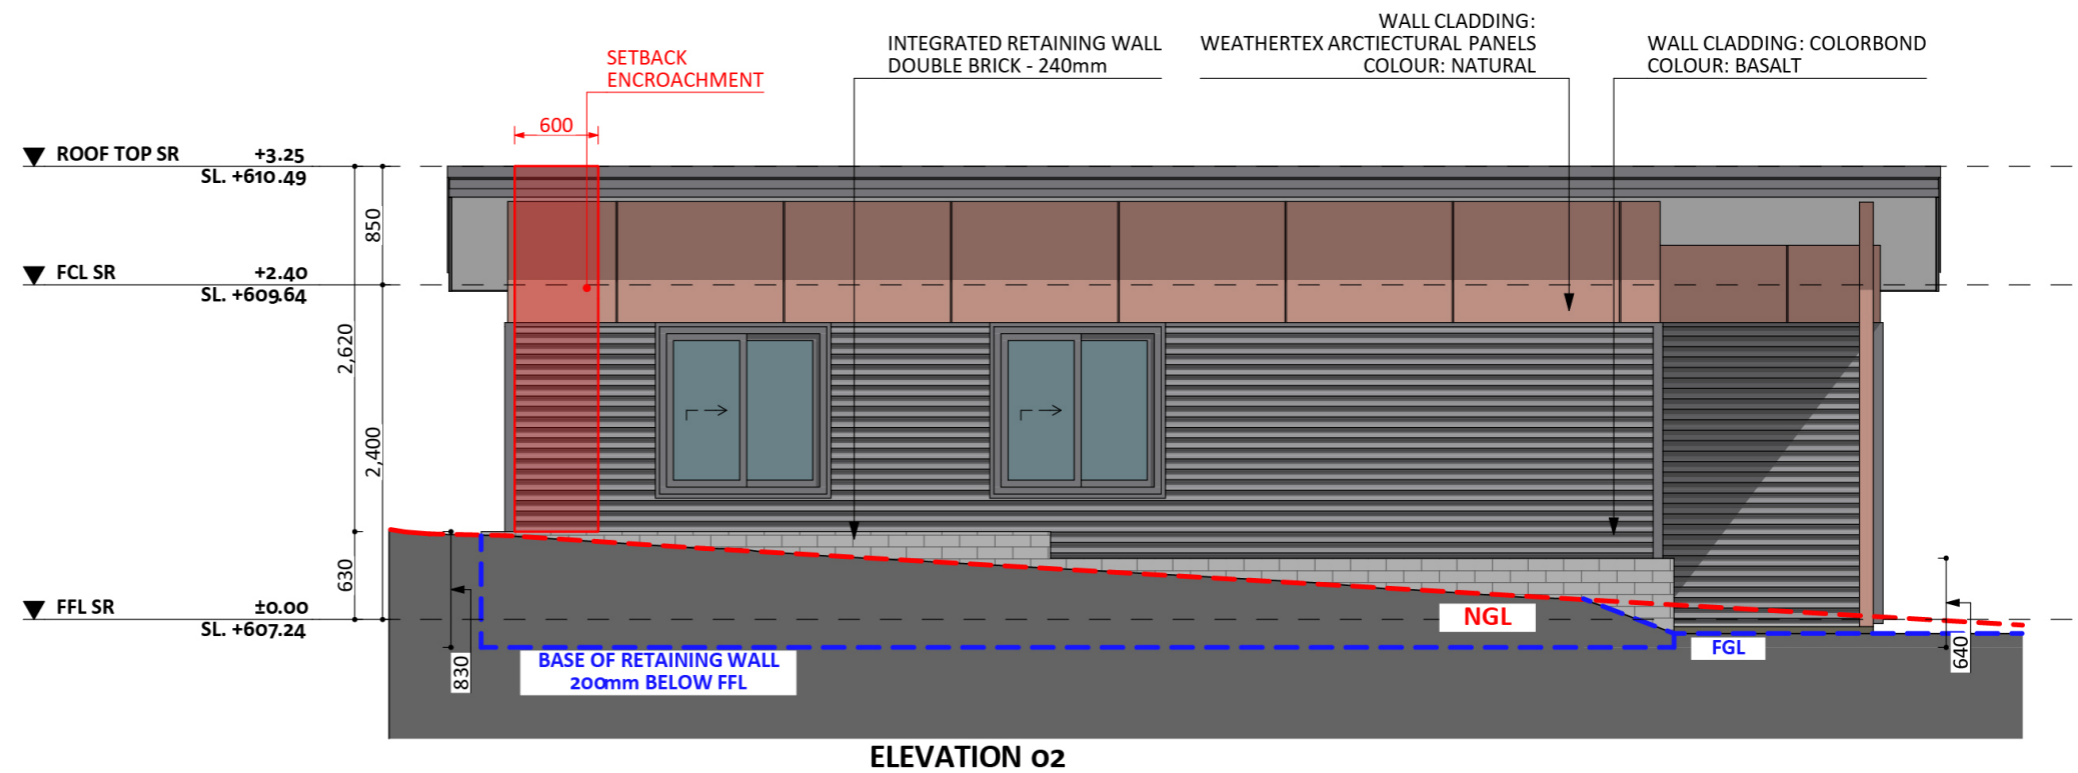

208

ACT Building Lic: 2082767

CANBERRA
GRANNY FLAT
BUILDERS

Weathertex Arcitectual Panels
Colour: Natural Timber

Colorbond Roof
Colour: Basalt

Colorbond Horizontal Cladding
Colour: Basalt

Aluminium Windows and Doors
Colour: Basalt

Retaining Wall
Double Brick 240mm

An elevation is the height of the structure from ground level to the height of the roof.

An elevation is the height of the structure from ground level to the height of the roof.