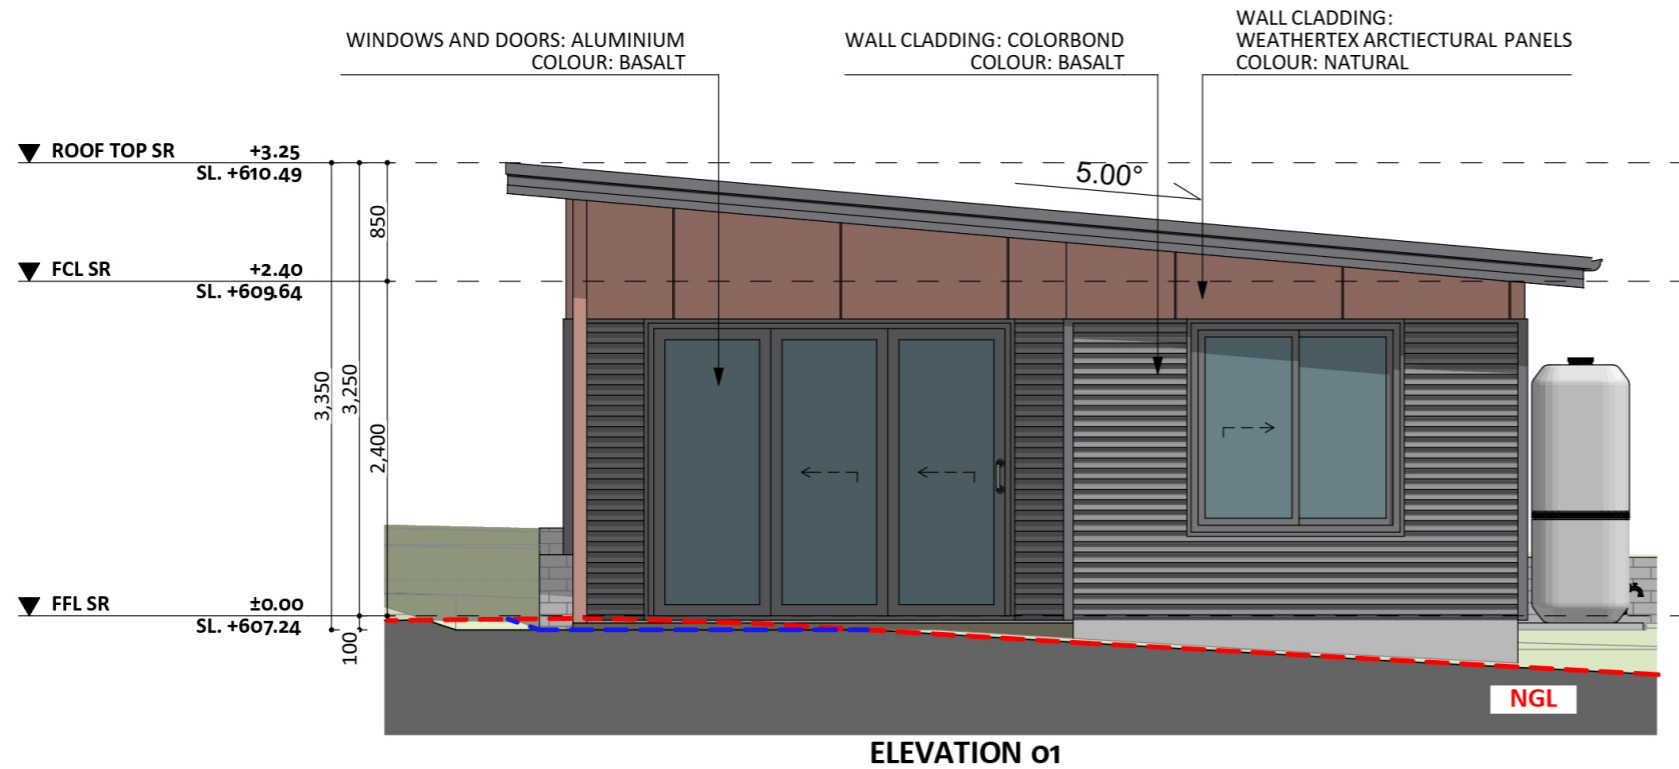

208

ACT Building Lic: 2082767

CANBERRA
GRANNY FLAT
BUILDERS

Weathertex Arcitectual Panels
Colour: Natural Timber

Colorbond Roof
Colour: Basalt

Colorbond Horizontal Cladding
Colour: Basalt

Aluminium Windows and Doors
Colour: Basalt

Retaining Wall
Double Brick 240mm

An elevation is the height of the structure from ground level to the height of the roof.

An elevation is the height of the structure from ground level to the height of the roof.