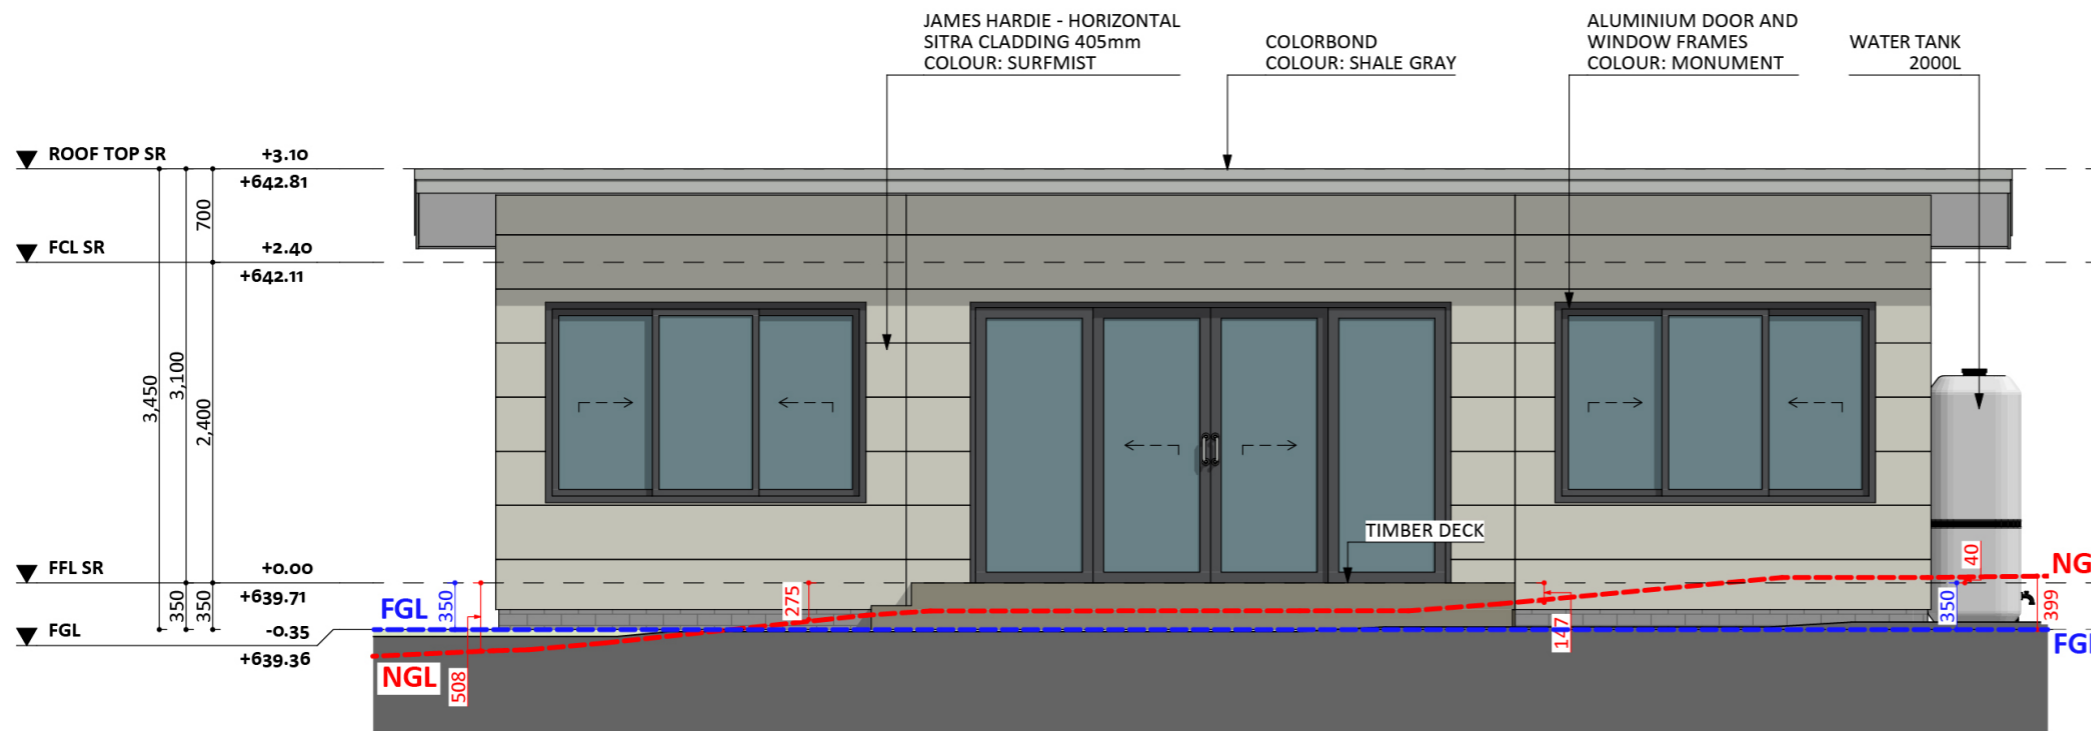

243

ACT Building Lic: 2432767

**CANBERRA**  
**GRANNY FLAT**  
**BUILDERS**

Colorbond Roof  
Colour: Shale Grey

James Hardie Horizontal Stria Cladding  
Colour: Surfmist

Aluminium Window and Door Frames  
Colour: Monument

An elevation is the height of the structure from ground level to the height of the roof.

ELEVATION 01

ELEVATION 02

An elevation is the height of the structure from ground level to the height of the roof.