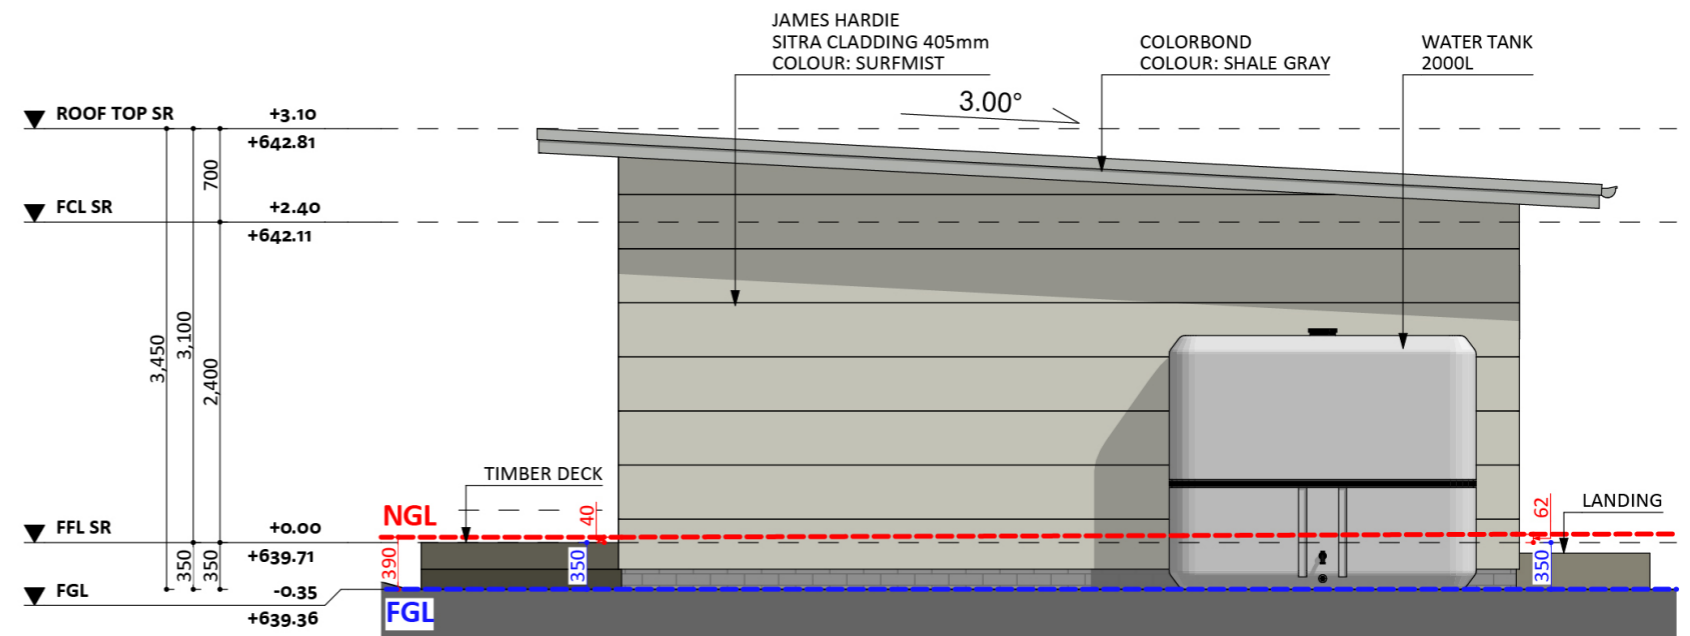

243

ACT Building Lic: 2432767

**CANBERRA**  
**GRANNY FLAT**  
**BUILDERS**

Colorbond Roof  
Colour: Shale Grey

James Hardie Horizontal Stria Cladding  
Colour: Surfmist

Aluminium Window and Door Frames  
Colour: Monument

An elevation is the height of the structure from ground level to the height of the roof.

ELEVATION 01

ELEVATION 02

An elevation is the height of the structure from ground level to the height of the roof.