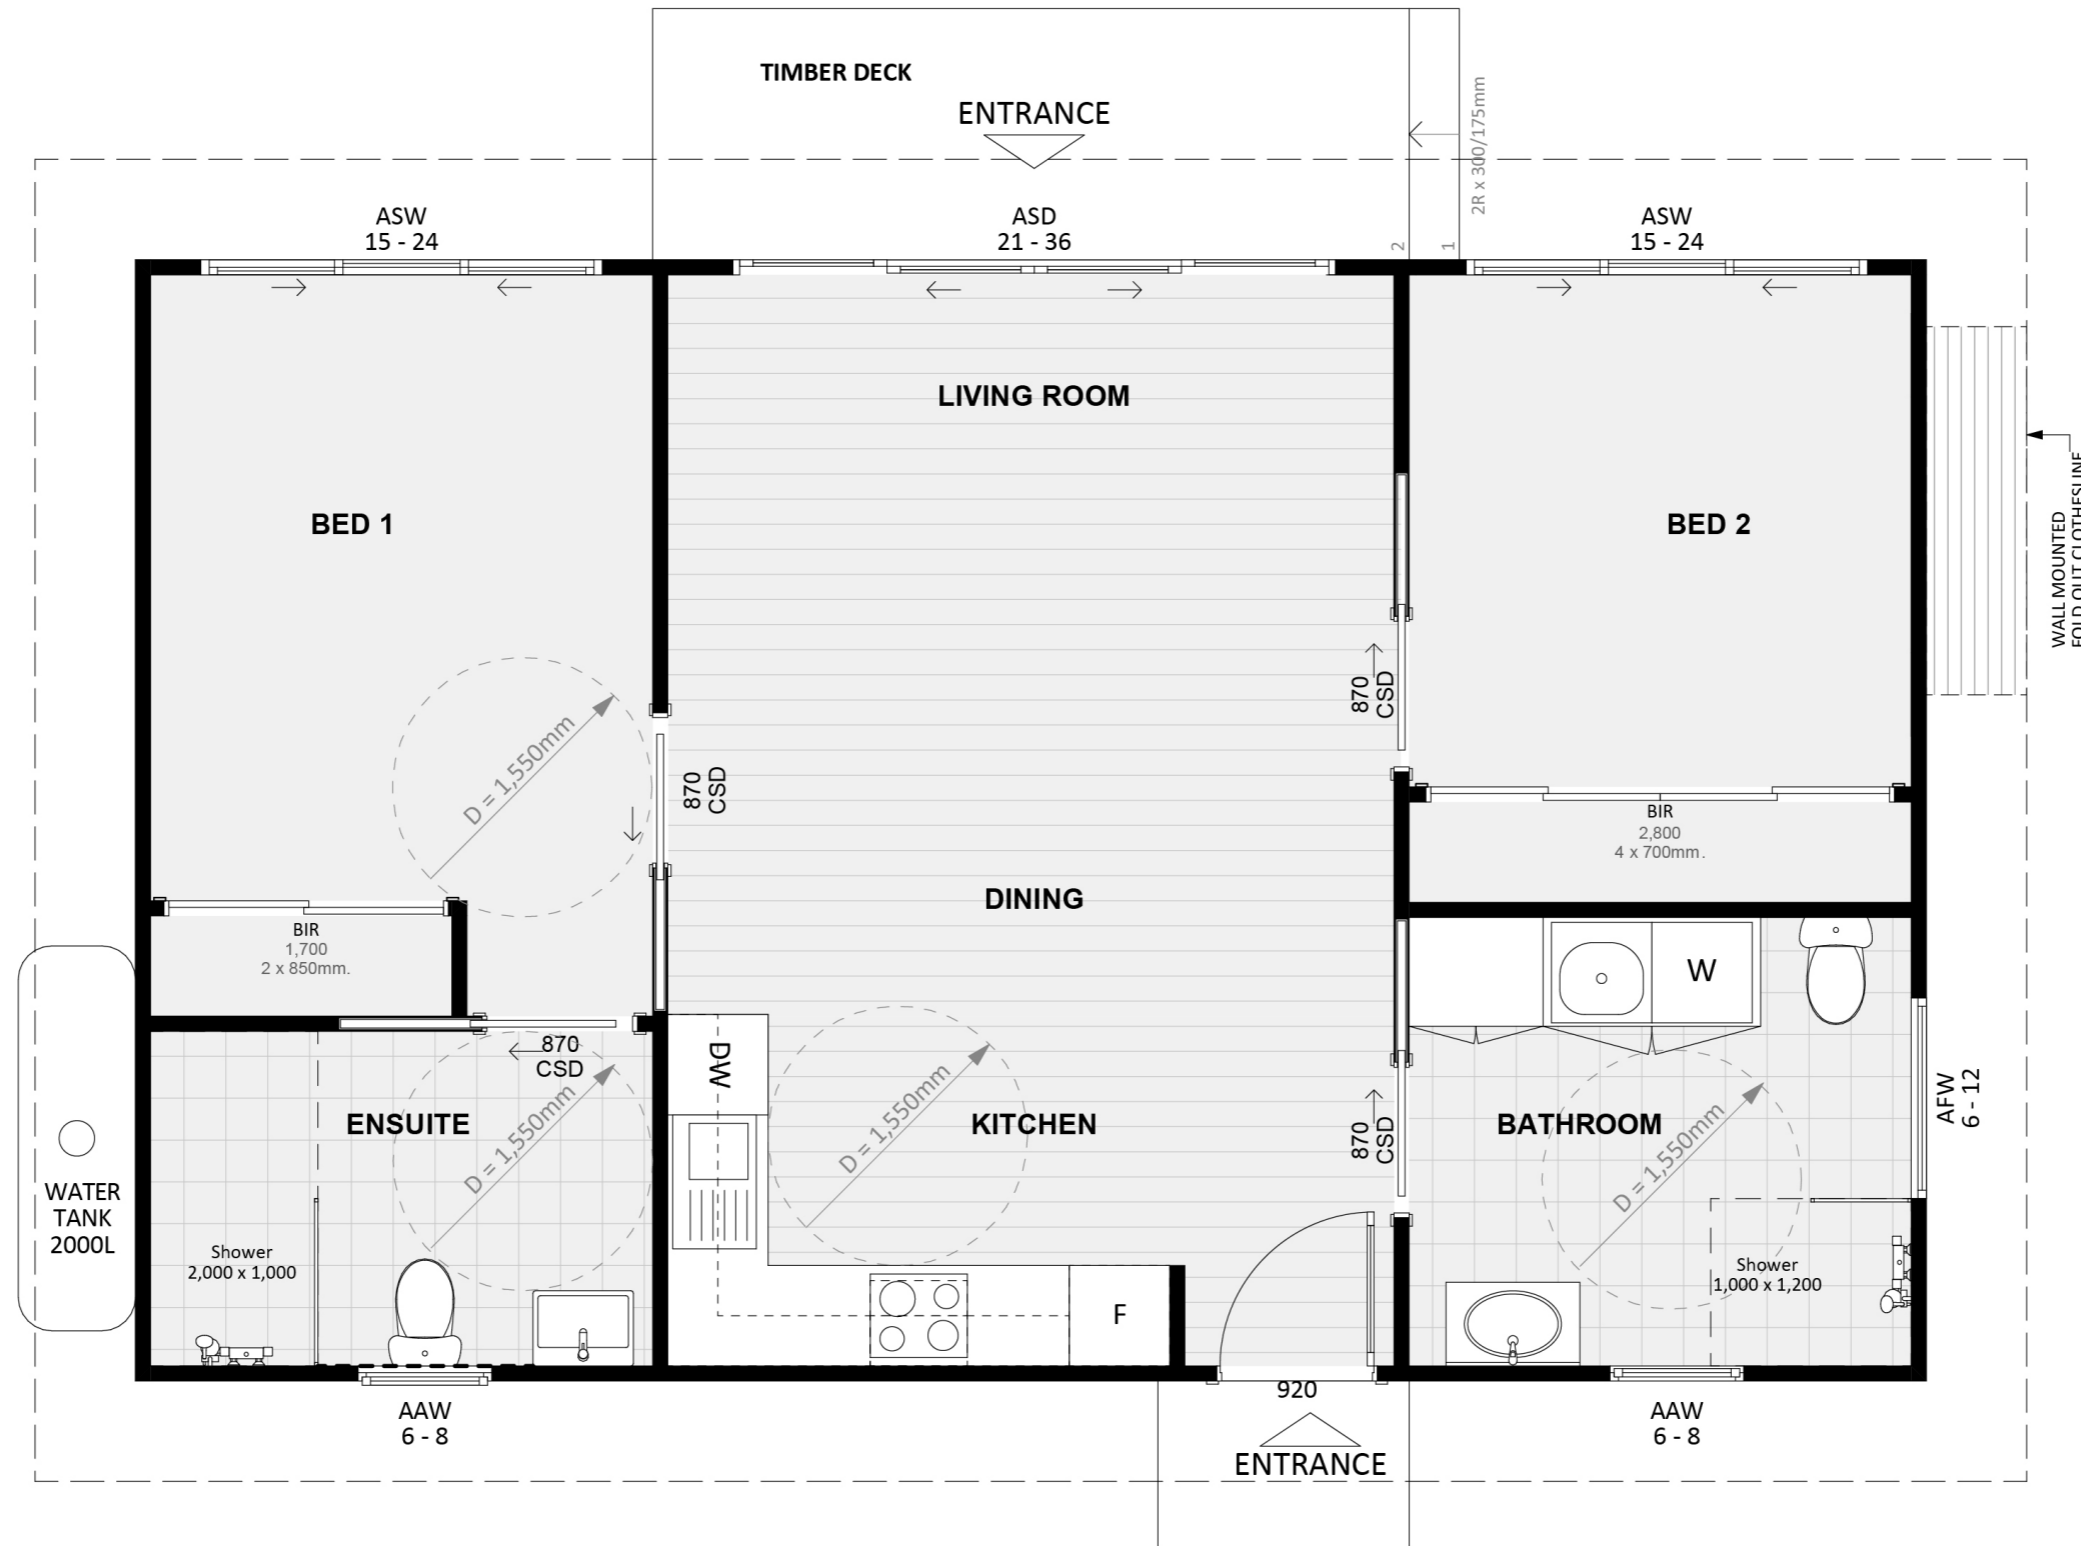

243

ACT Building Lic: 2432767

**CANBERRA**  
**GRANNY FLAT**  
**BUILDERS**

Colorbond Roof  
Colour: Shale Grey

James Hardie Horizontal Stria Cladding  
Colour: Surfmist

Aluminium Window and Door Frames  
Colour: Monument

An elevation is the height of the structure from ground level to the height of the roof.

ELEVATION 01

ELEVATION 02

An elevation is the height of the structure from ground level to the height of the roof.