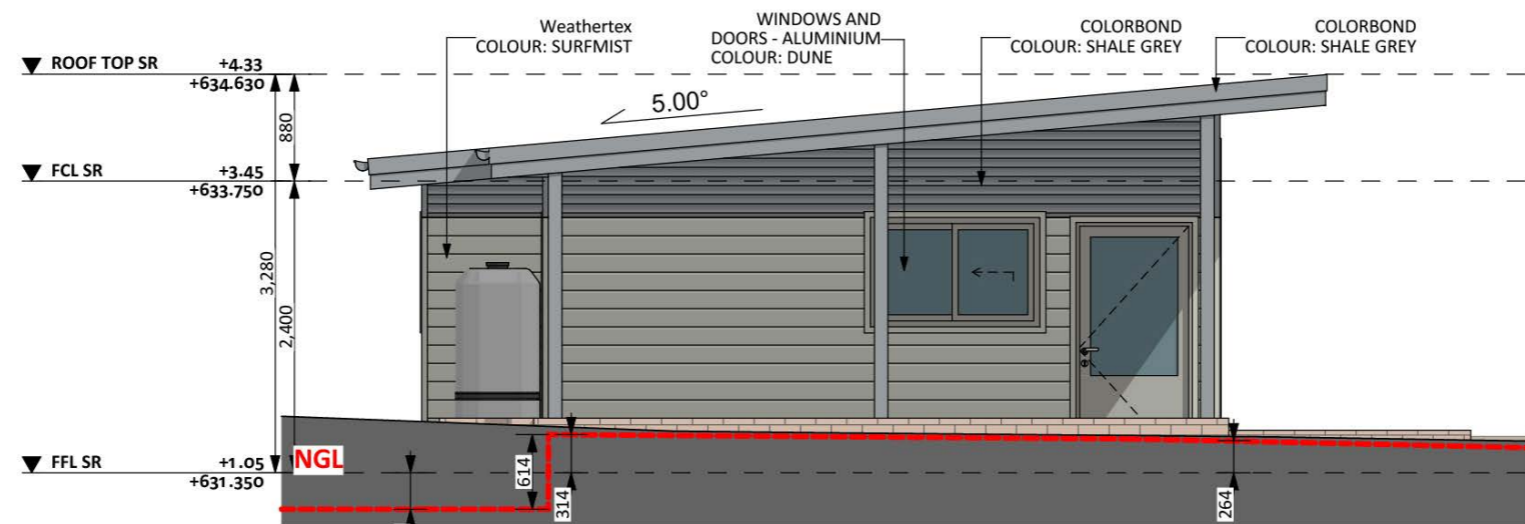

312

ACT Building Lic: 3122767

**CANBERRA**  
**GRANNY FLAT**  
**BUILDERS**

Colorbond Roofing  
Colour: Shale Grey

Horizontal Cladding  
Colour: Shale Grey

Windows and Doors  
Colour: Dune

Weathertex Cladding  
Colour: Surfmist

An elevation is the height of the structure from ground level to the height of the roof.

ELEVATION 01

ELEVATION 02

An elevation is the height of the structure from ground level to the height of the roof.