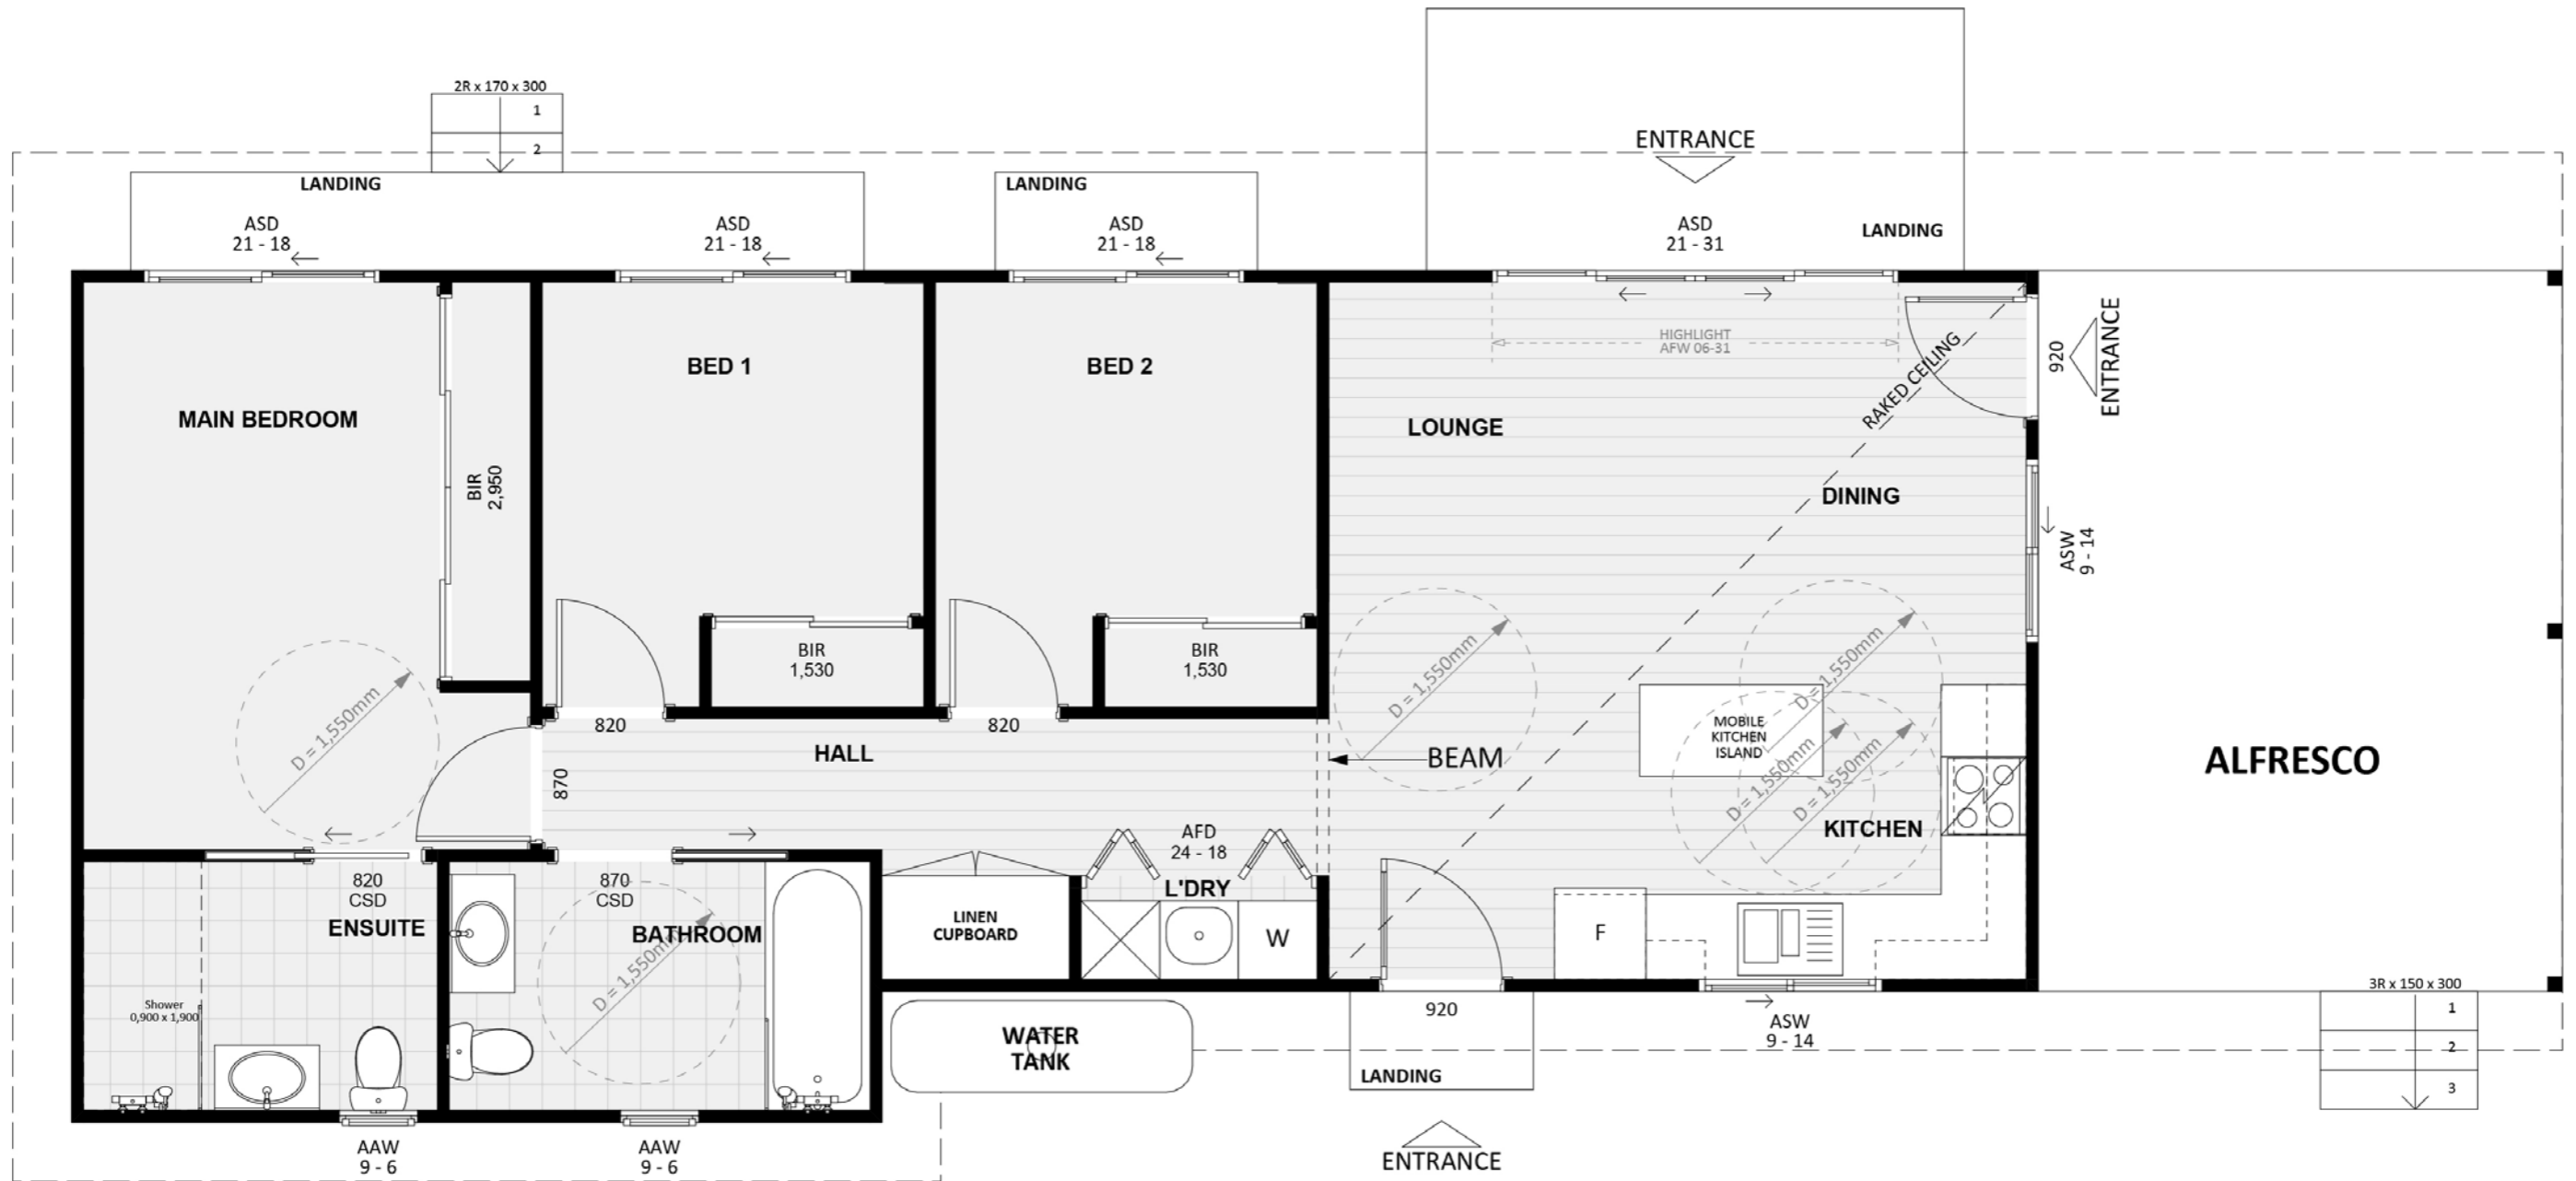

312

ACT Building Lic: 3122767

**CANBERRA**  
**GRANNY FLAT**  
**BUILDERS**

Colorbond Roofing  
Colour: Shale Grey

Horizontal Cladding  
Colour: Shale Grey

Windows and Doors  
Colour: Dune

Weathertex Cladding  
Colour: Surfmist

An elevation is the height of the structure from ground level to the height of the roof.

ELEVATION 01

ELEVATION 02

An elevation is the height of the structure from ground level to the height of the roof.