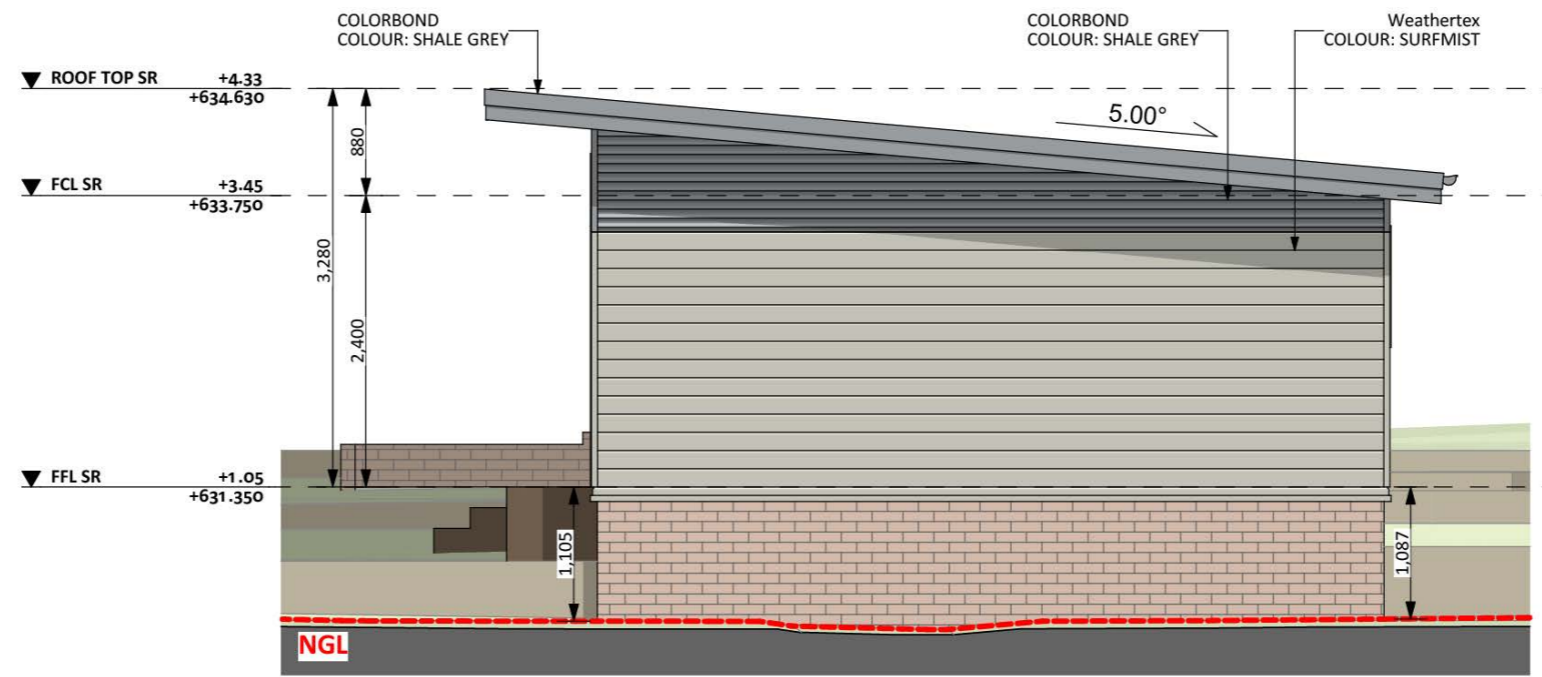

312

ACT Building Lic: 3122767

**CANBERRA**  
**GRANNY FLAT**  
**BUILDERS**

Colorbond Roofing  
Colour: Shale Grey

Horizontal Cladding  
Colour: Shale Grey

Windows and Doors  
Colour: Dune

Weathertex Cladding  
Colour: Surfmist

An elevation is the height of the structure from ground level to the height of the roof.

ELEVATION 01

ELEVATION 02

An elevation is the height of the structure from ground level to the height of the roof.