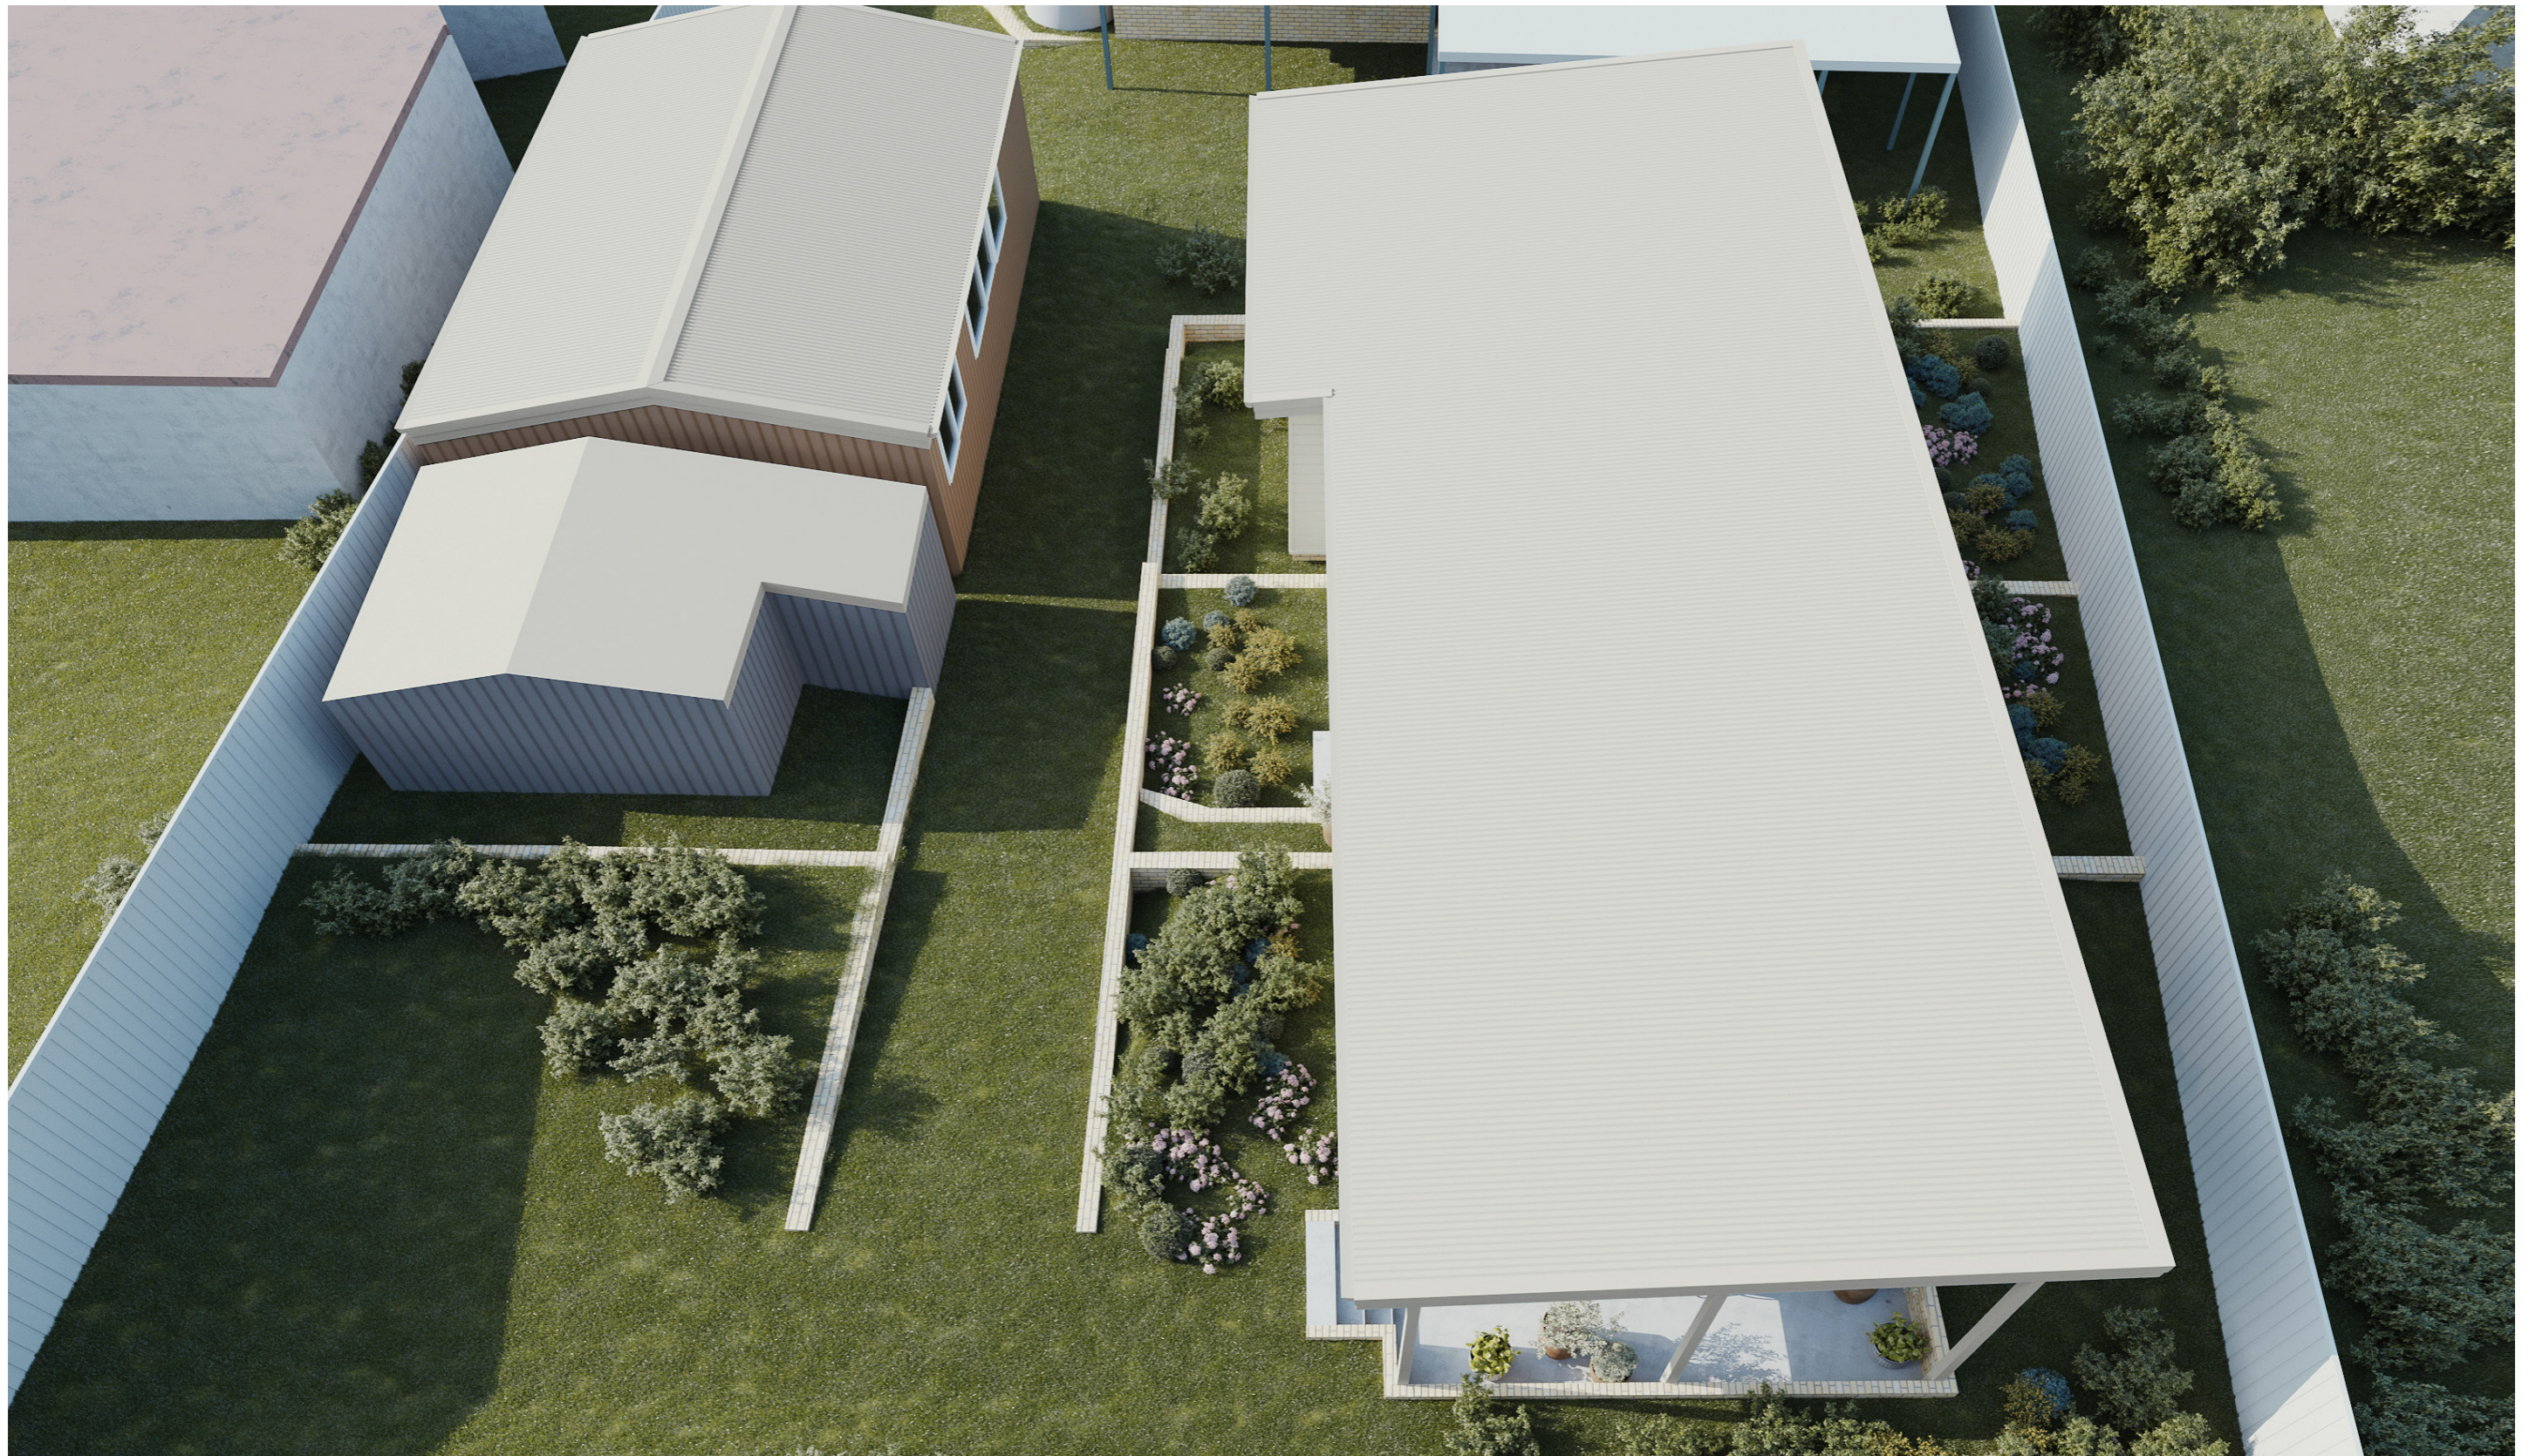

312

ACT Building Lic: 3122767

**CANBERRA**  
**GRANNY FLAT**  
**BUILDERS**

Colorbond Roofing  
Colour: Shale Grey

Horizontal Cladding  
Colour: Shale Grey

Windows and Doors  
Colour: Dune

Weathertex Cladding  
Colour: Surfmist

An elevation is the height of the structure from ground level to the height of the roof.

ELEVATION 01

ELEVATION 02

An elevation is the height of the structure from ground level to the height of the roof.