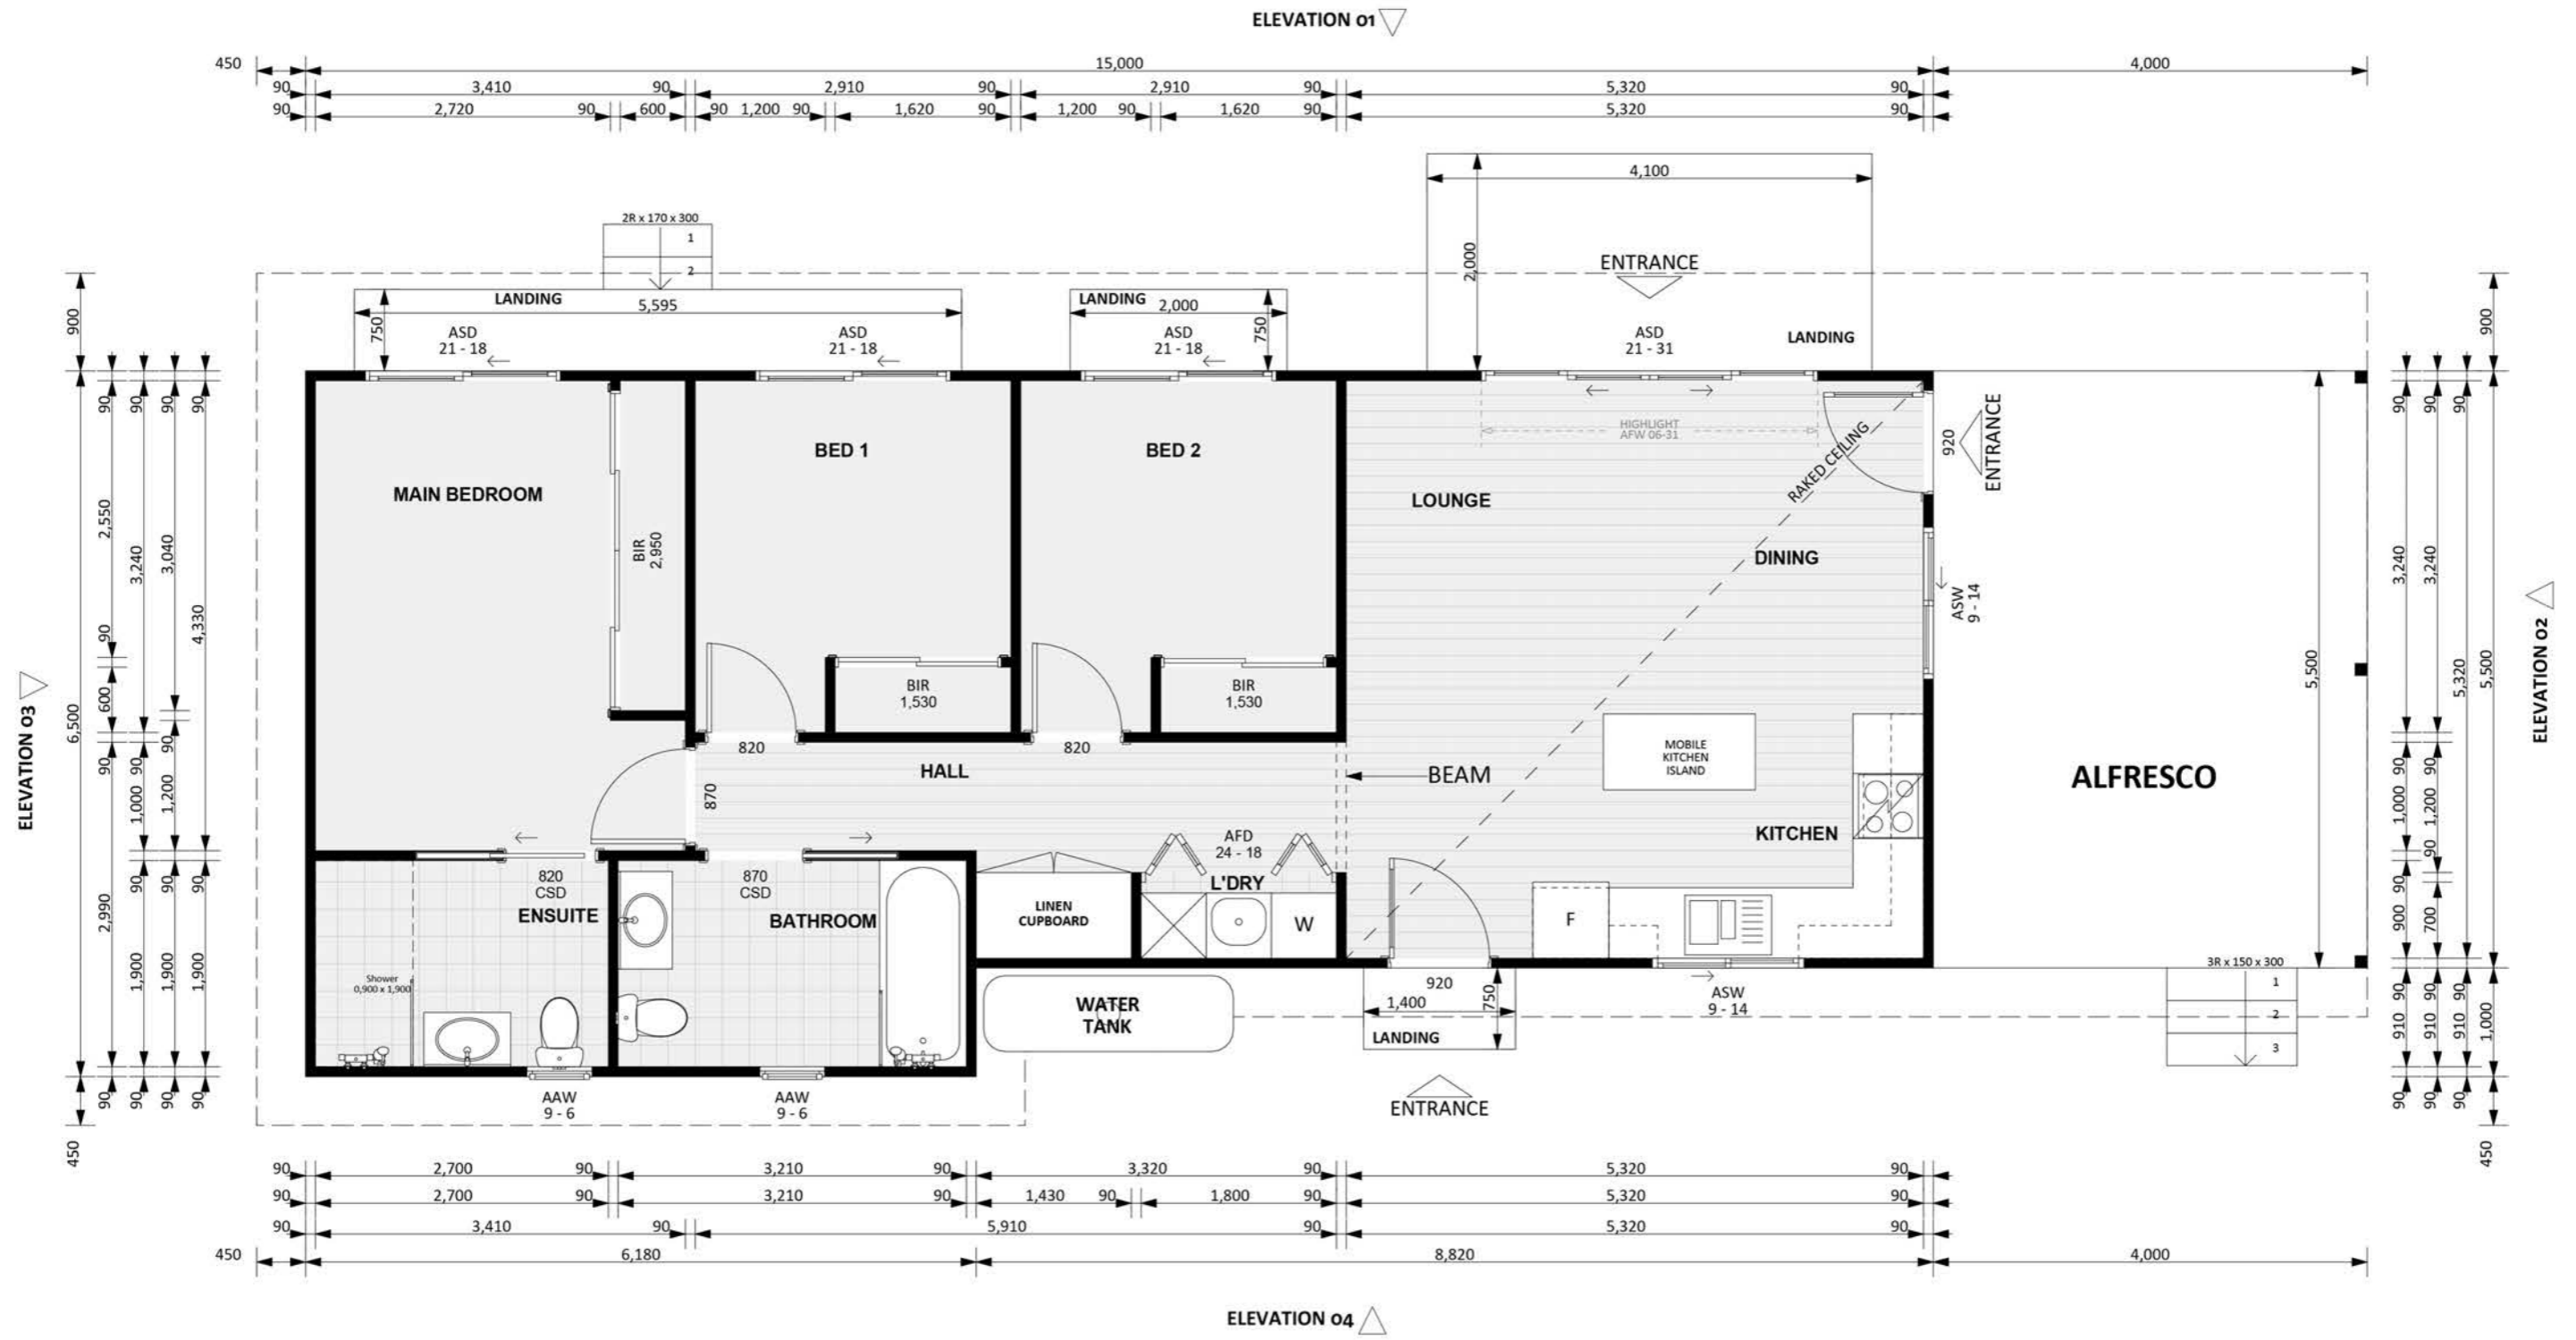

312

ACT Building Lic: 3122767

**CANBERRA**  
**GRANNY FLAT**  
**BUILDERS**

Colorbond Roofing  
Colour: Shale Grey

Horizontal Cladding  
Colour: Shale Grey

Windows and Doors  
Colour: Dune

Weathertex Cladding  
Colour: Surfmist

An elevation is the height of the structure from ground level to the height of the roof.

ELEVATION 01

ELEVATION 02

An elevation is the height of the structure from ground level to the height of the roof.