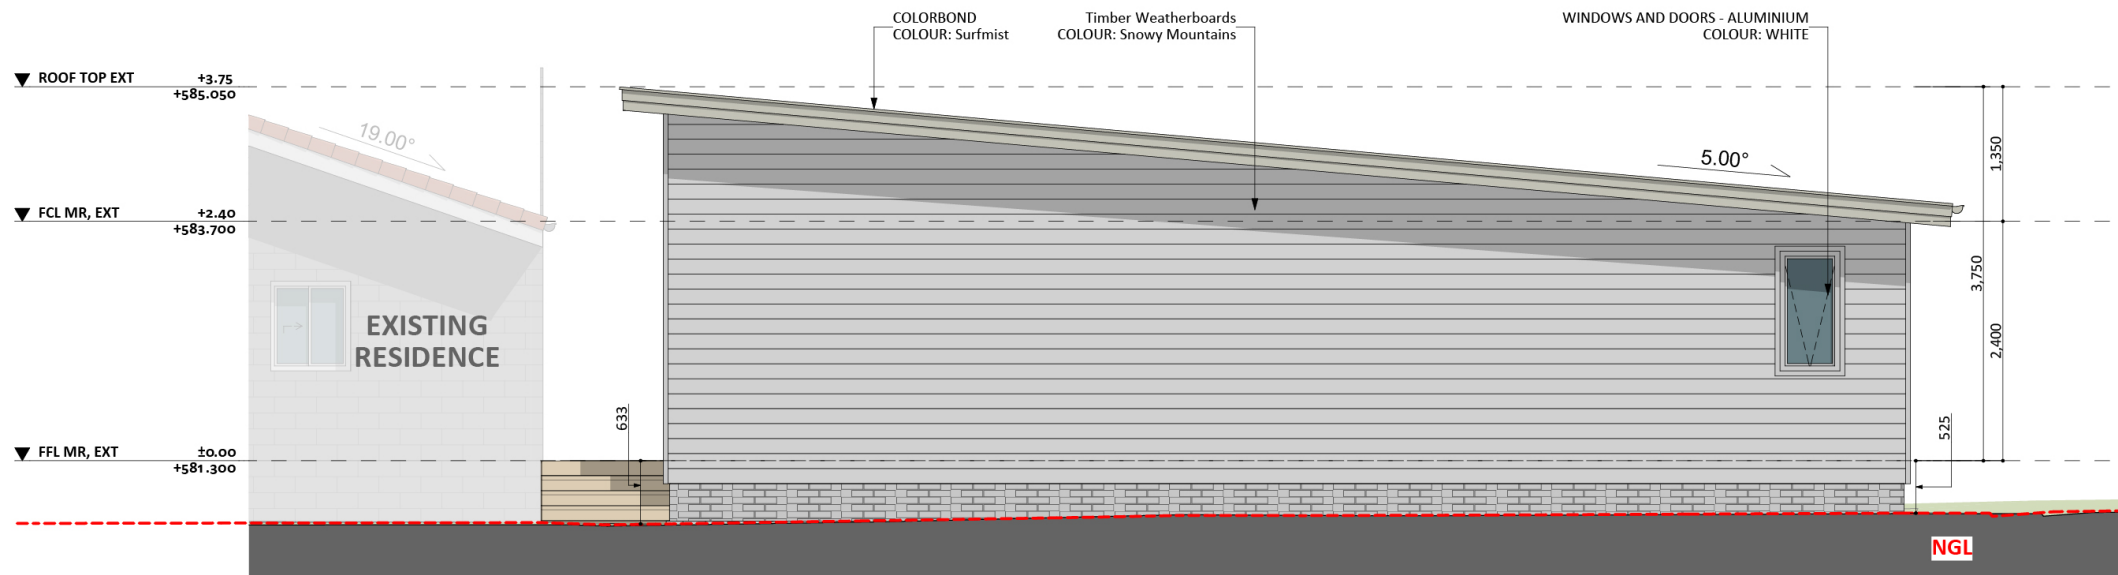

322

ACT Building Lic: 3222767

CANBERRA
GRANNY FLAT
BUILDERS

Colorbond Roof
Colour: Surfmist

Timber Weatherboards
Colour: White

Aluminium Windows and Doors
Colour: Snowy Mountains

An elevation is the height of the structure from ground level to the height of the roof.

ELEVATION 01

ELEVATION 02

An elevation is the height of the structure from ground level to the height of the roof.

ELEVATION 03

ELEVATION 04

**CANBERRA
GRANNY FLAT
BUILDERS**

canberragrannyflatbuilders.com.au