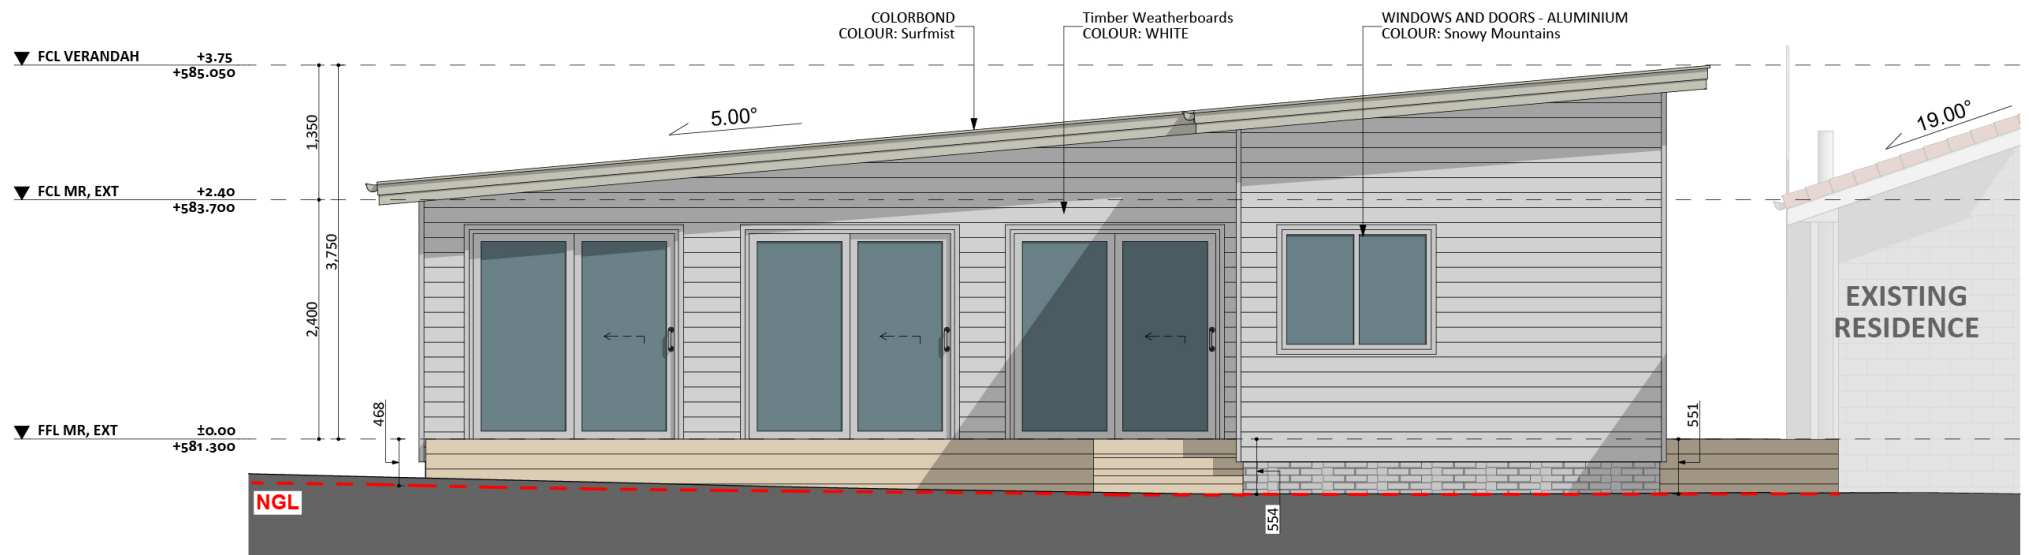

322

ACT Building Lic: 3222767

CANBERRA
GRANNY FLAT
BUILDERS

Colorbond Roof
Colour: Surfmist

Timber Weatherboards
Colour: White

Aluminium Windows and Doors
Colour: Snowy Mountains

An elevation is the height of the structure from ground level to the height of the roof.

ELEVATION 01

ELEVATION 02

An elevation is the height of the structure from ground level to the height of the roof.

ELEVATION 03

ELEVATION 04

**CANBERRA
GRANNY FLAT
BUILDERS**

canberragrannyflatbuilders.com.au