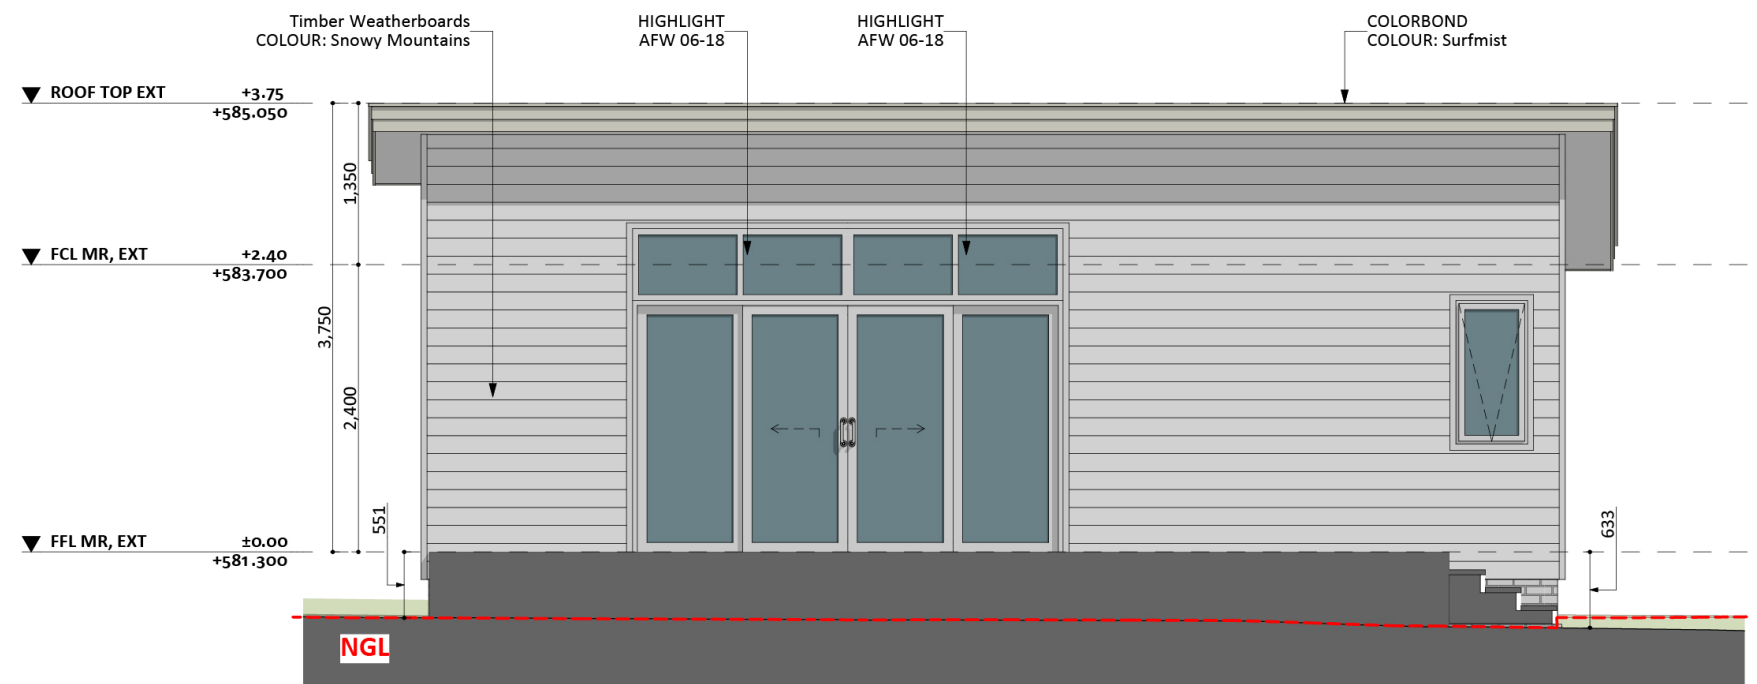

322

ACT Building Lic: 3222767

CANBERRA
GRANNY FLAT
BUILDERS

Colorbond Roof
Colour: Surfmist

Timber Weatherboards
Colour: White

Aluminium Windows and Doors
Colour: Snowy Mountains

An elevation is the height of the structure from ground level to the height of the roof.

ELEVATION 01

ELEVATION 02

An elevation is the height of the structure from ground level to the height of the roof.

ELEVATION 03

ELEVATION 04

**CANBERRA
GRANNY FLAT
BUILDERS**

canberragrannyflatbuilders.com.au