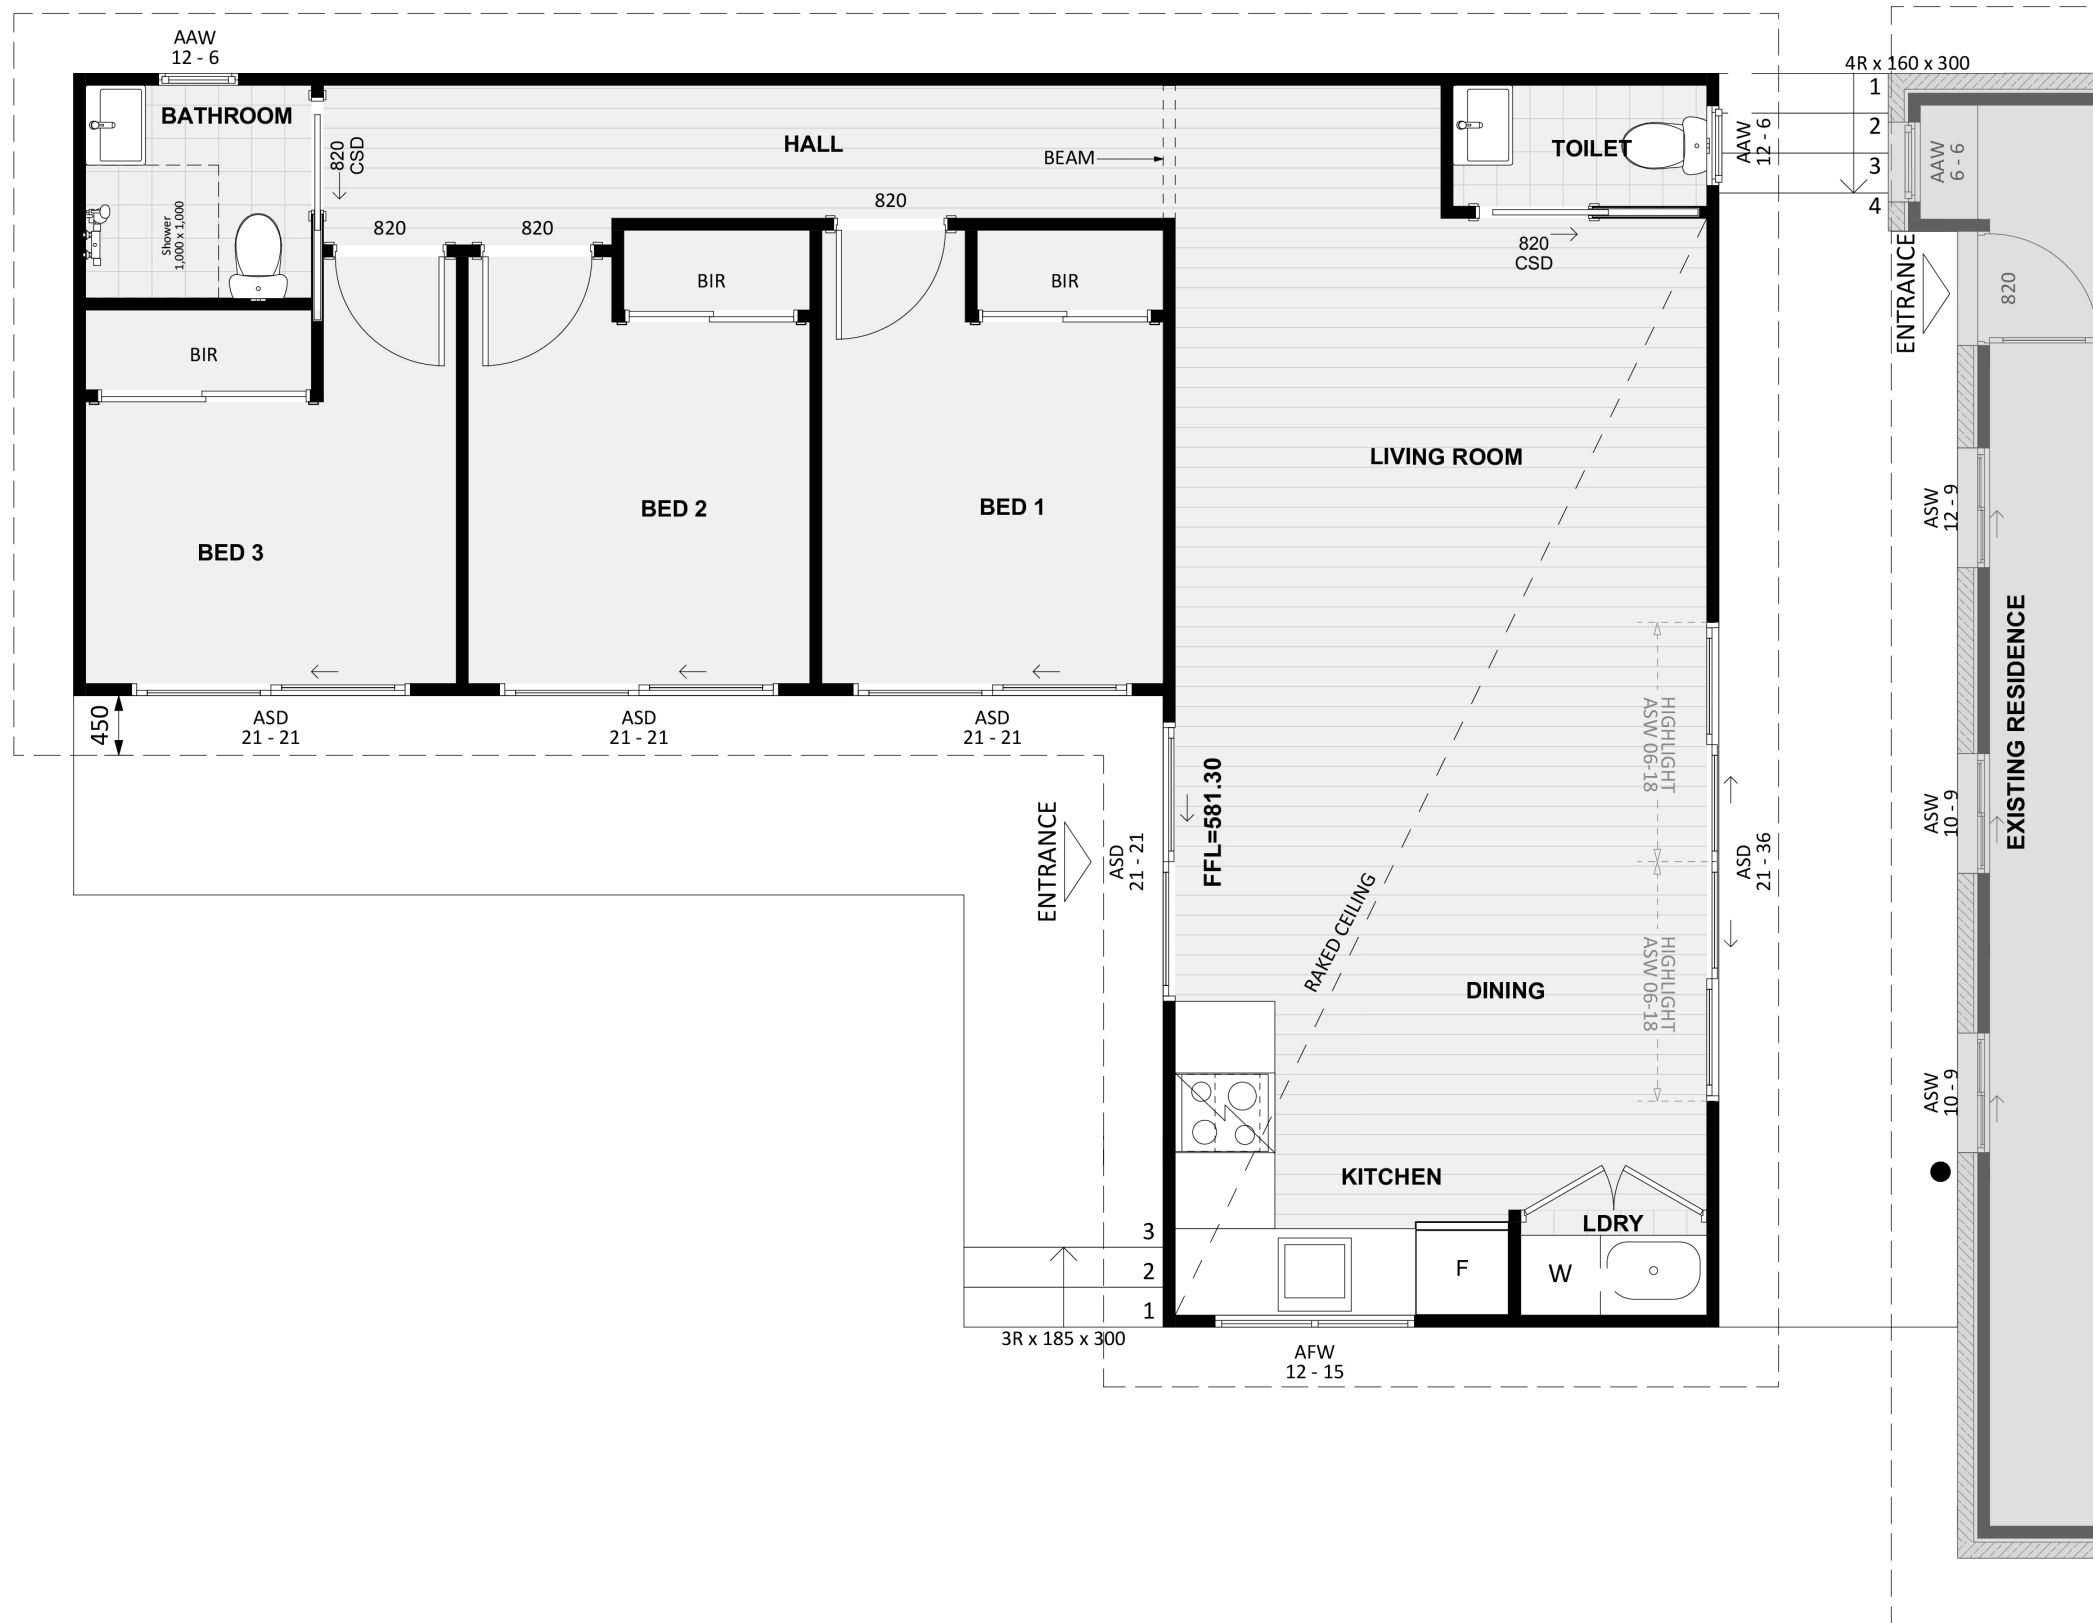

322

ACT Building Lic: 3222767

CANBERRA
GRANNY FLAT
BUILDERS

Colorbond Roof
Colour: Surfmist

Timber Weatherboards
Colour: White

Aluminium Windows and Doors
Colour: Snowy Mountains

An elevation is the height of the structure from ground level to the height of the roof.

ELEVATION 01

ELEVATION 02

An elevation is the height of the structure from ground level to the height of the roof.

ELEVATION 03

ELEVATION 04

**CANBERRA
GRANNY FLAT
BUILDERS**

canberragrannyflatbuilders.com.au