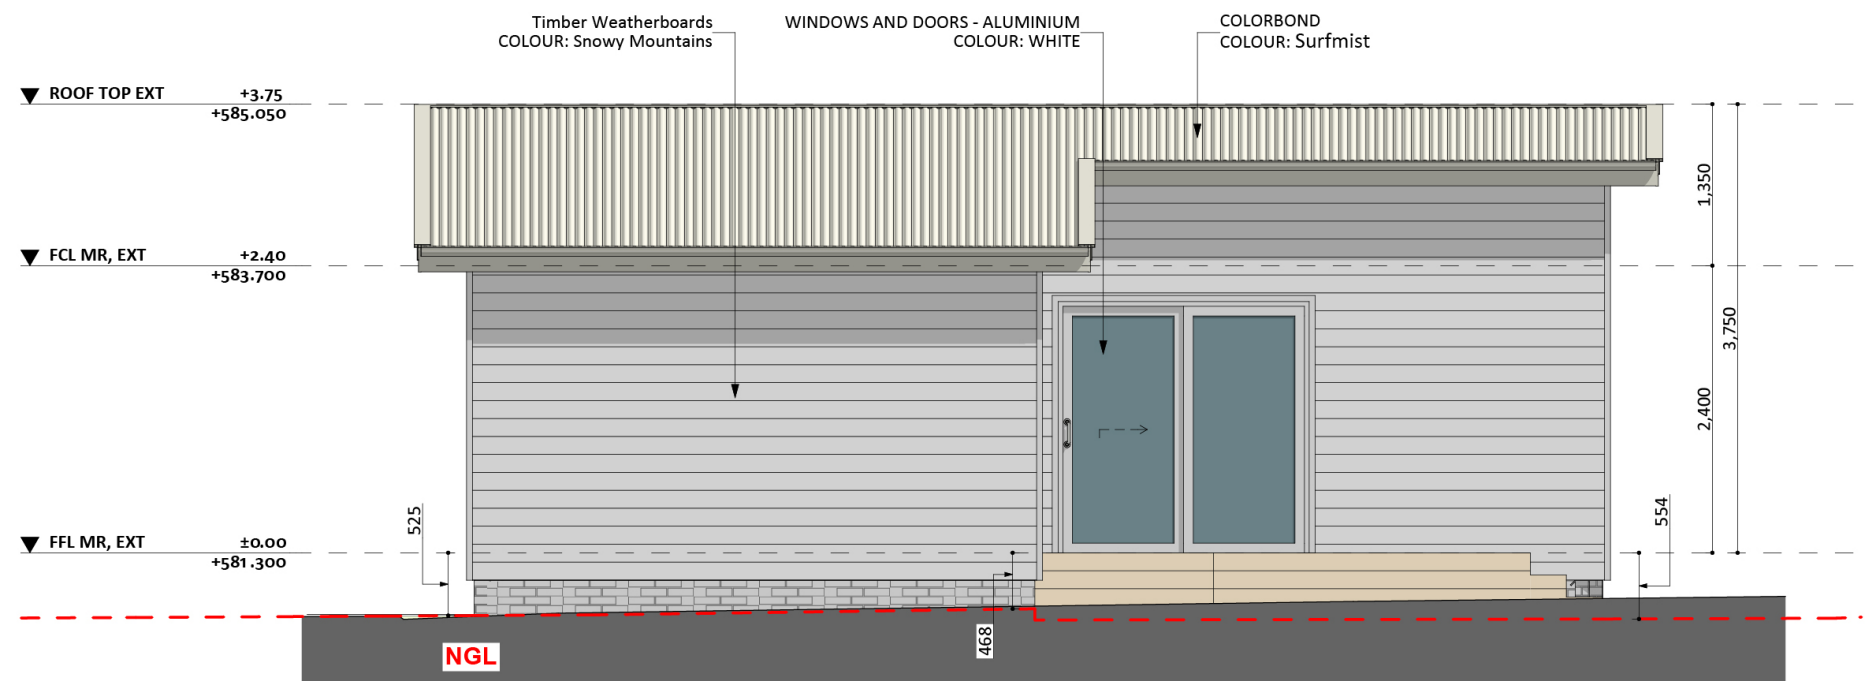

322

ACT Building Lic: 3222767

CANBERRA
GRANNY FLAT
BUILDERS

Colorbond Roof
Colour: Surfmist

Timber Weatherboards
Colour: White

Aluminium Windows and Doors
Colour: Snowy Mountains

An elevation is the height of the structure from ground level to the height of the roof.

ELEVATION 01

ELEVATION 02

An elevation is the height of the structure from ground level to the height of the roof.

ELEVATION 03

ELEVATION 04

**CANBERRA
GRANNY FLAT
BUILDERS**

canberragrannyflatbuilders.com.au