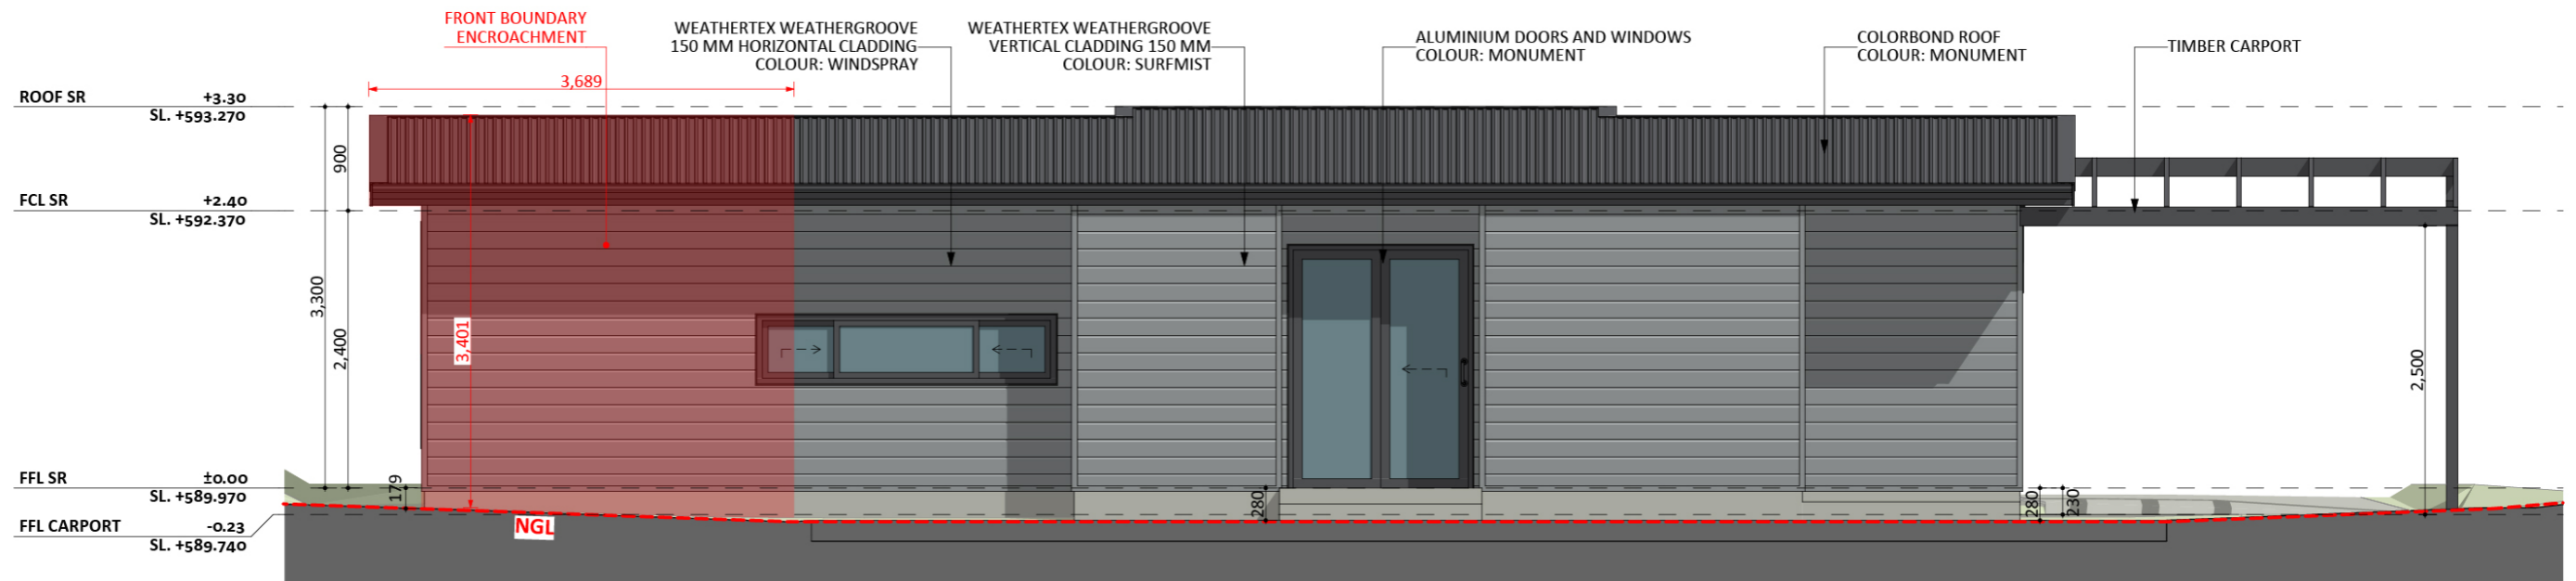

323

ACT Building Lic: 3232767

CANBERRA
GRANNY FLAT
BUILDERS

Weathertex Weathergroove Horizontal Cladding
Colour: Surfmist

Colorbond Roof
Colour: Monument

Aluminium Window and Door Frames
Colour: Monument

Weathertex Weathergroove Horizontal Cladding
Colour: Windspray

An elevation is the height of the structure from ground level to the height of the roof.

An elevation is the height of the structure from ground level to the height of the roof.

ELEVATION 03

ELEVATION 04