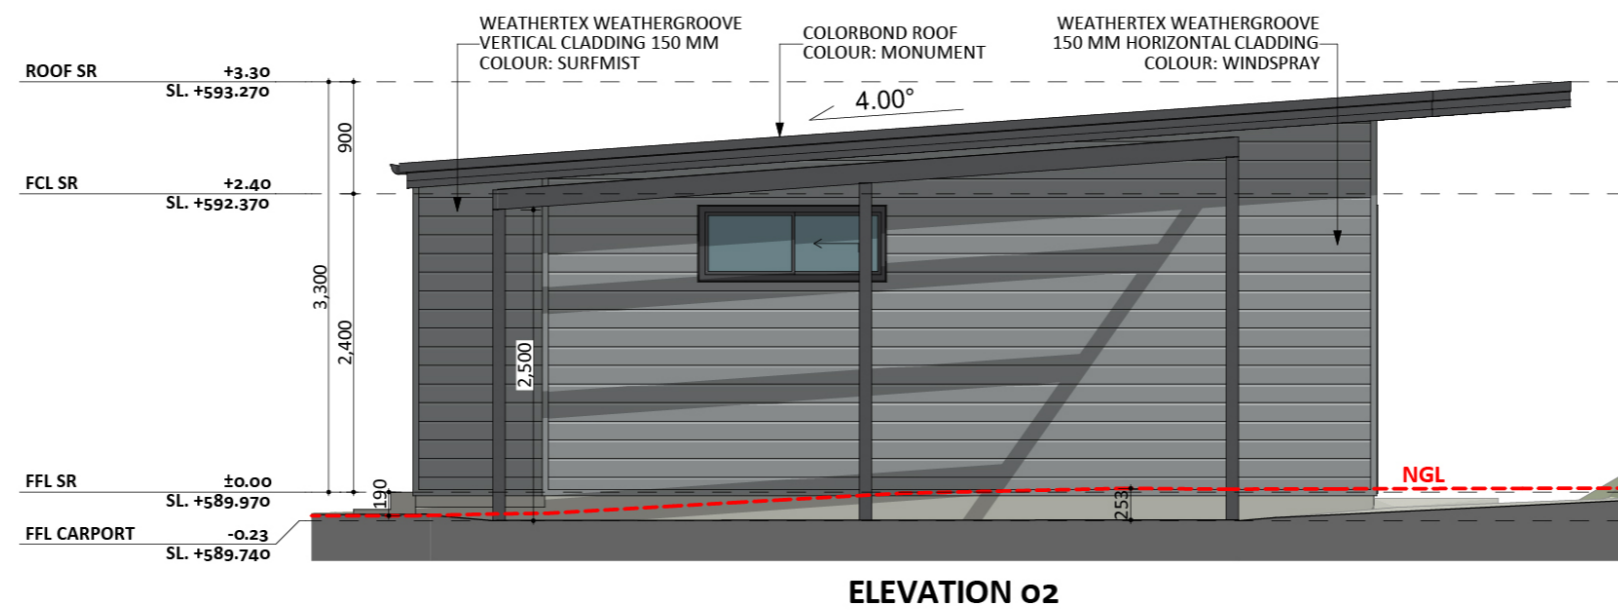

323

ACT Building Lic: 3232767

CANBERRA
GRANNY FLAT
BUILDERS

Weathertex Weathergroove Horizontal Cladding
Colour: Surfmist

Colorbond Roof
Colour: Monument

Aluminium Window and Door Frames
Colour: Monument

Weathertex Weathergroove Horizontal Cladding
Colour: Windspray

An elevation is the height of the structure from ground level to the height of the roof.

An elevation is the height of the structure from ground level to the height of the roof.

ELEVATION 03

ELEVATION 04