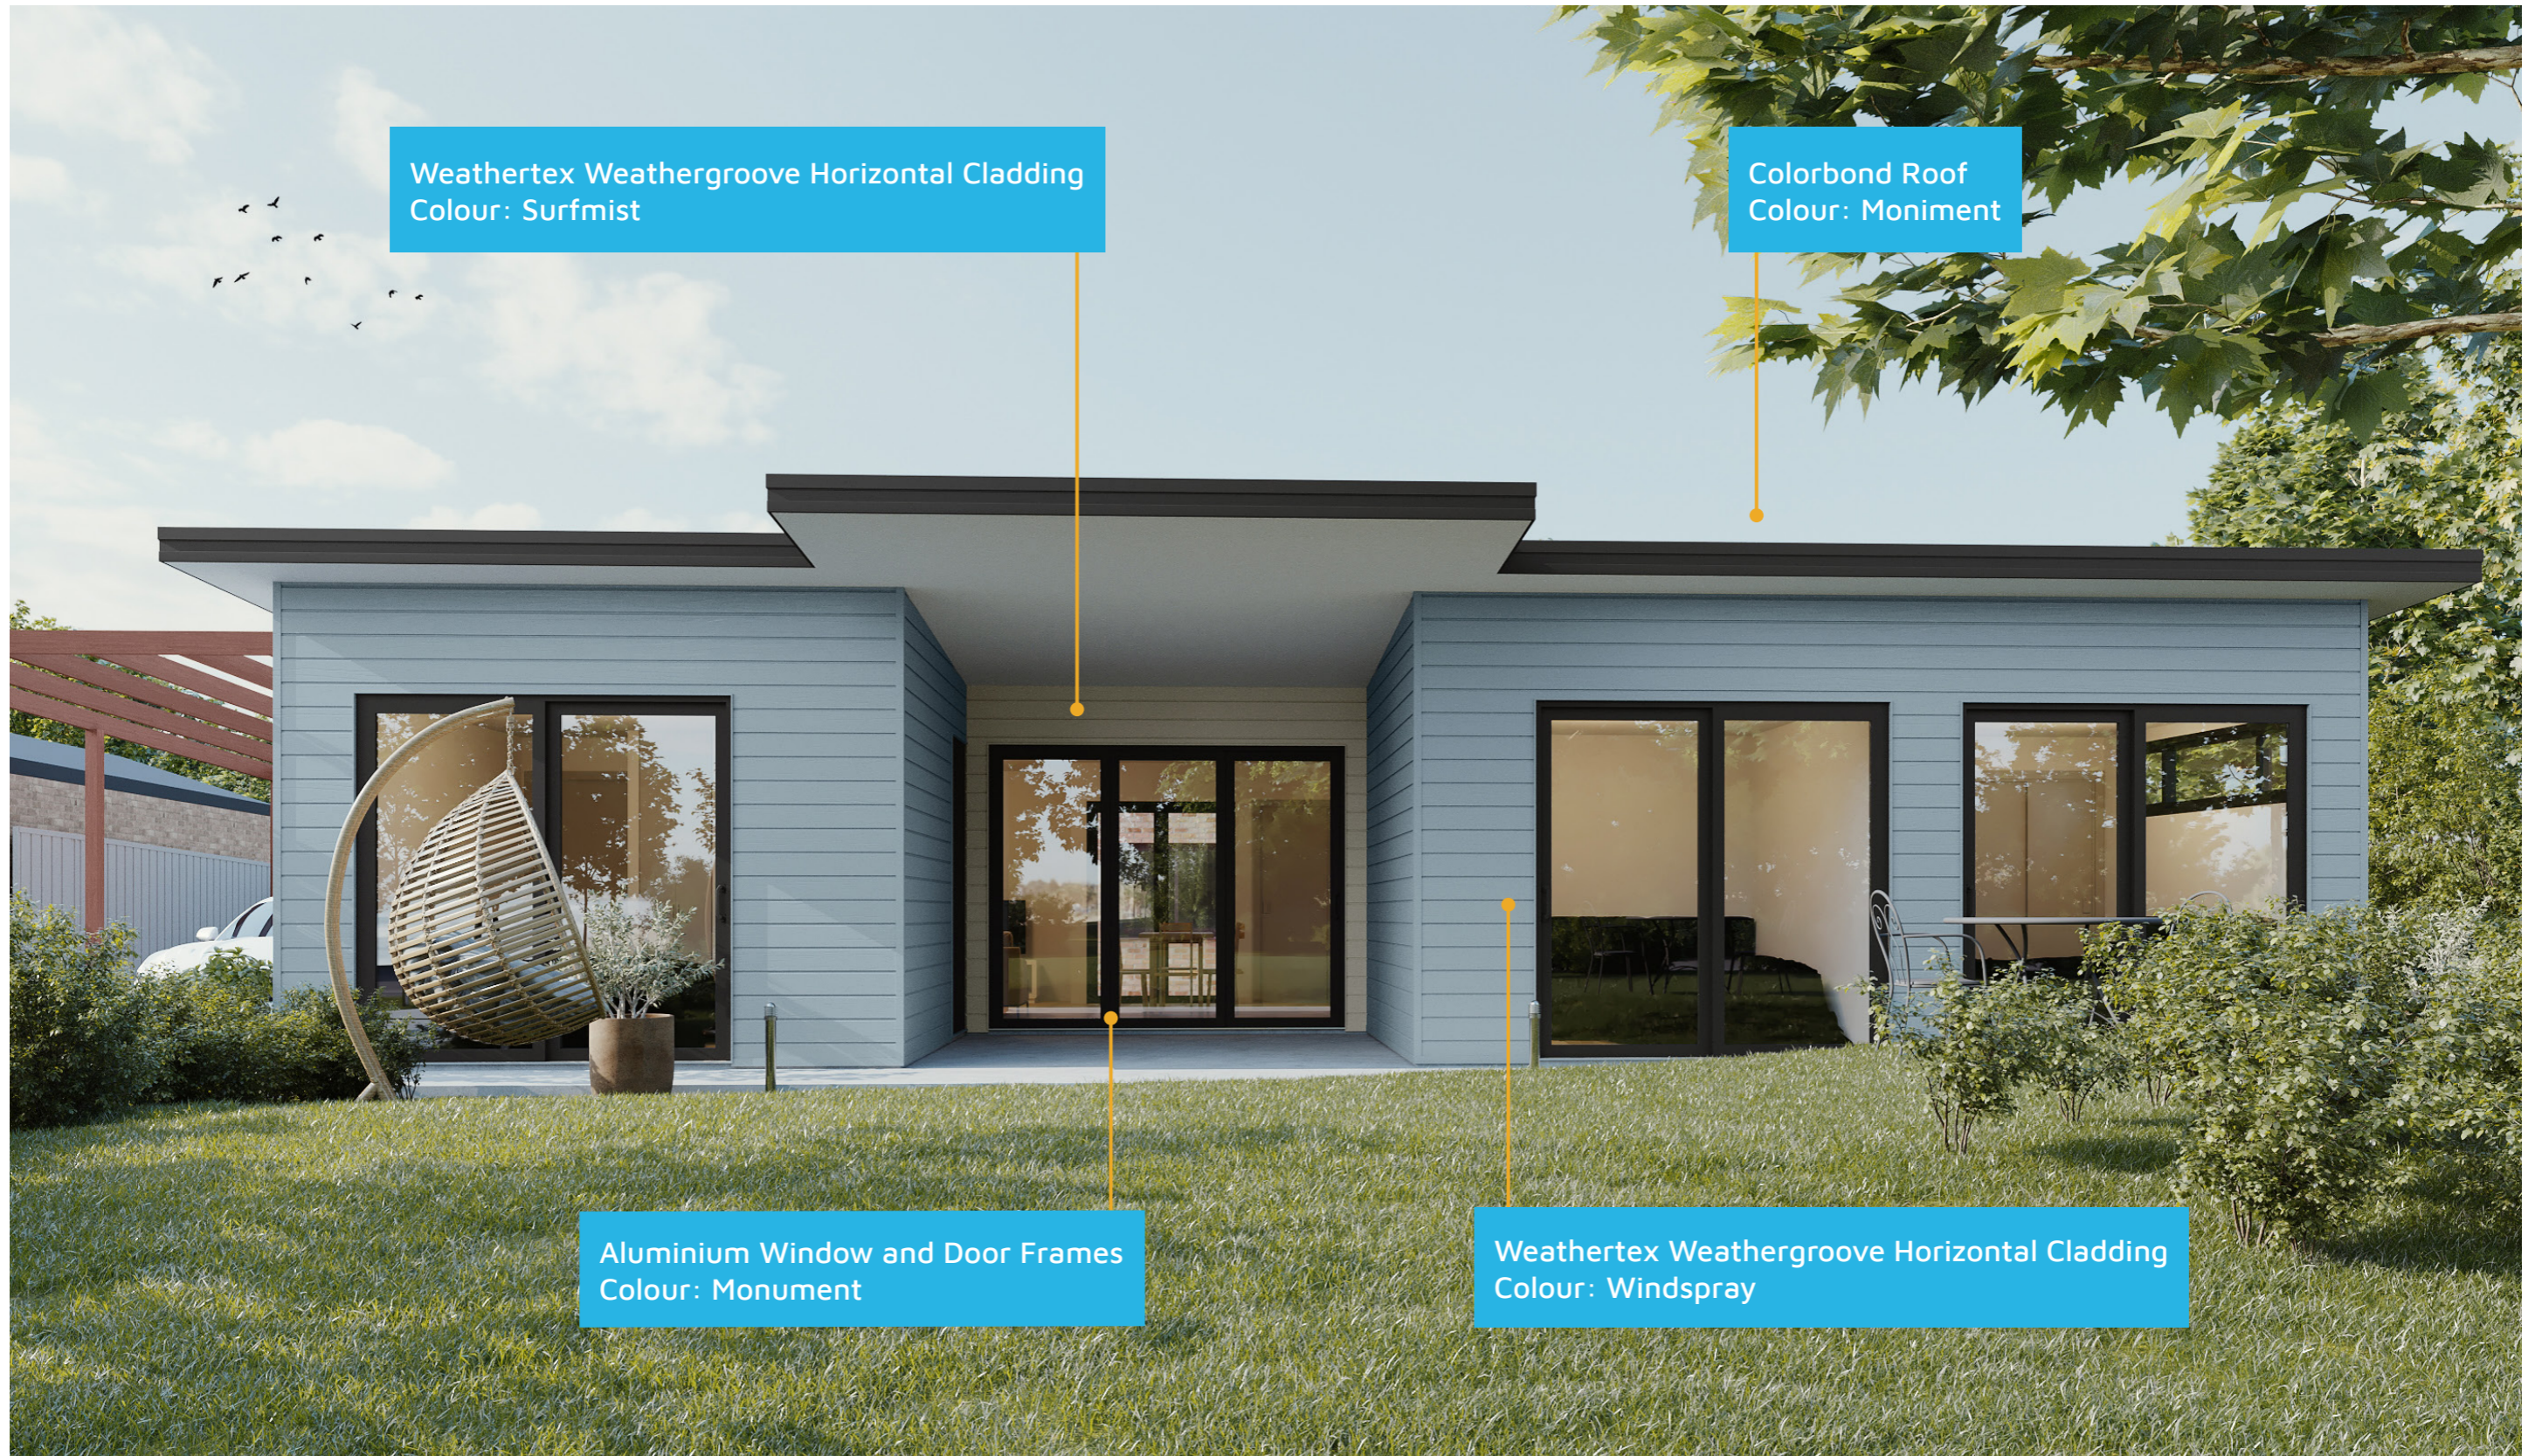

323

ACT Building Lic: 3232767

CANBERRA
GRANNY FLAT
BUILDERS

Weathertex Weathergroove Horizontal Cladding
Colour: Surfmist

Colorbond Roof
Colour: Monument

Aluminium Window and Door Frames
Colour: Monument

Weathertex Weathergroove Horizontal Cladding
Colour: Windspray

An elevation is the height of the structure from ground level to the height of the roof.

An elevation is the height of the structure from ground level to the height of the roof.

ELEVATION 03

ELEVATION 04