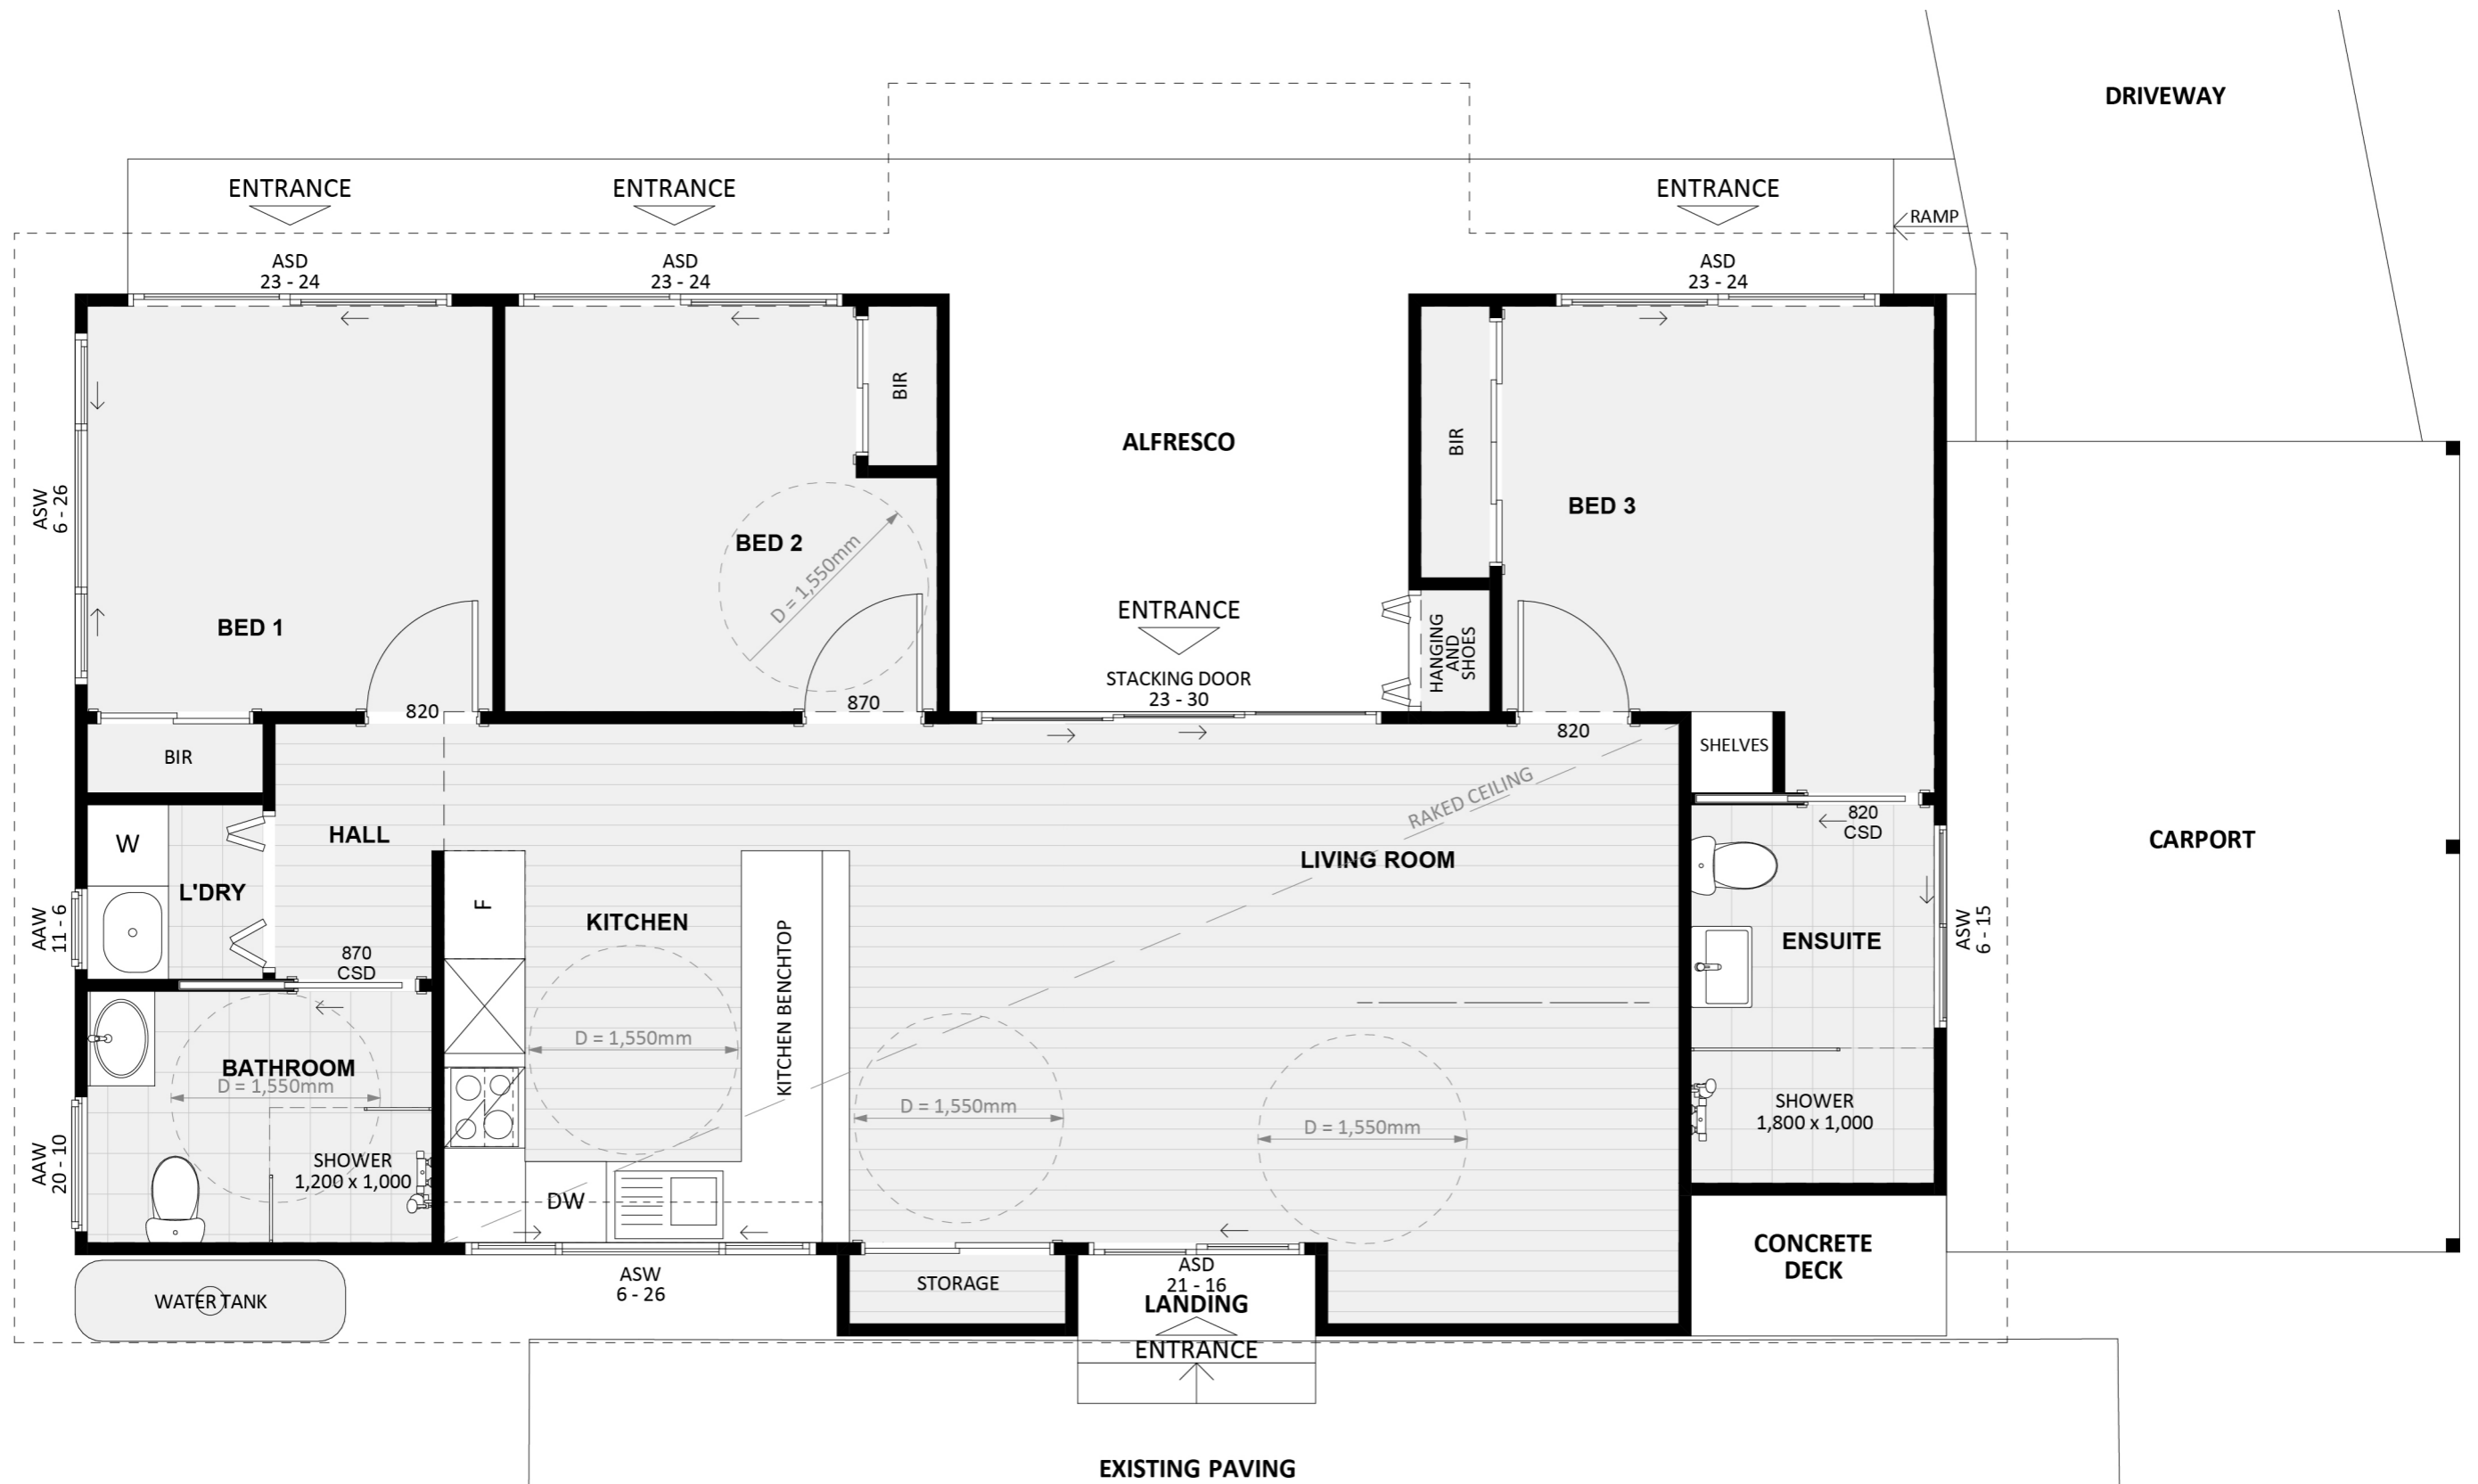

323

ACT Building Lic: 3232767

CANBERRA
GRANNY FLAT
BUILDERS

Weathertex Weathergroove Horizontal Cladding
Colour: Surfmist

Colorbond Roof
Colour: Monument

Aluminium Window and Door Frames
Colour: Monument

Weathertex Weathergroove Horizontal Cladding
Colour: Windspray

An elevation is the height of the structure from ground level to the height of the roof.

An elevation is the height of the structure from ground level to the height of the roof.

ELEVATION 03

ELEVATION 04