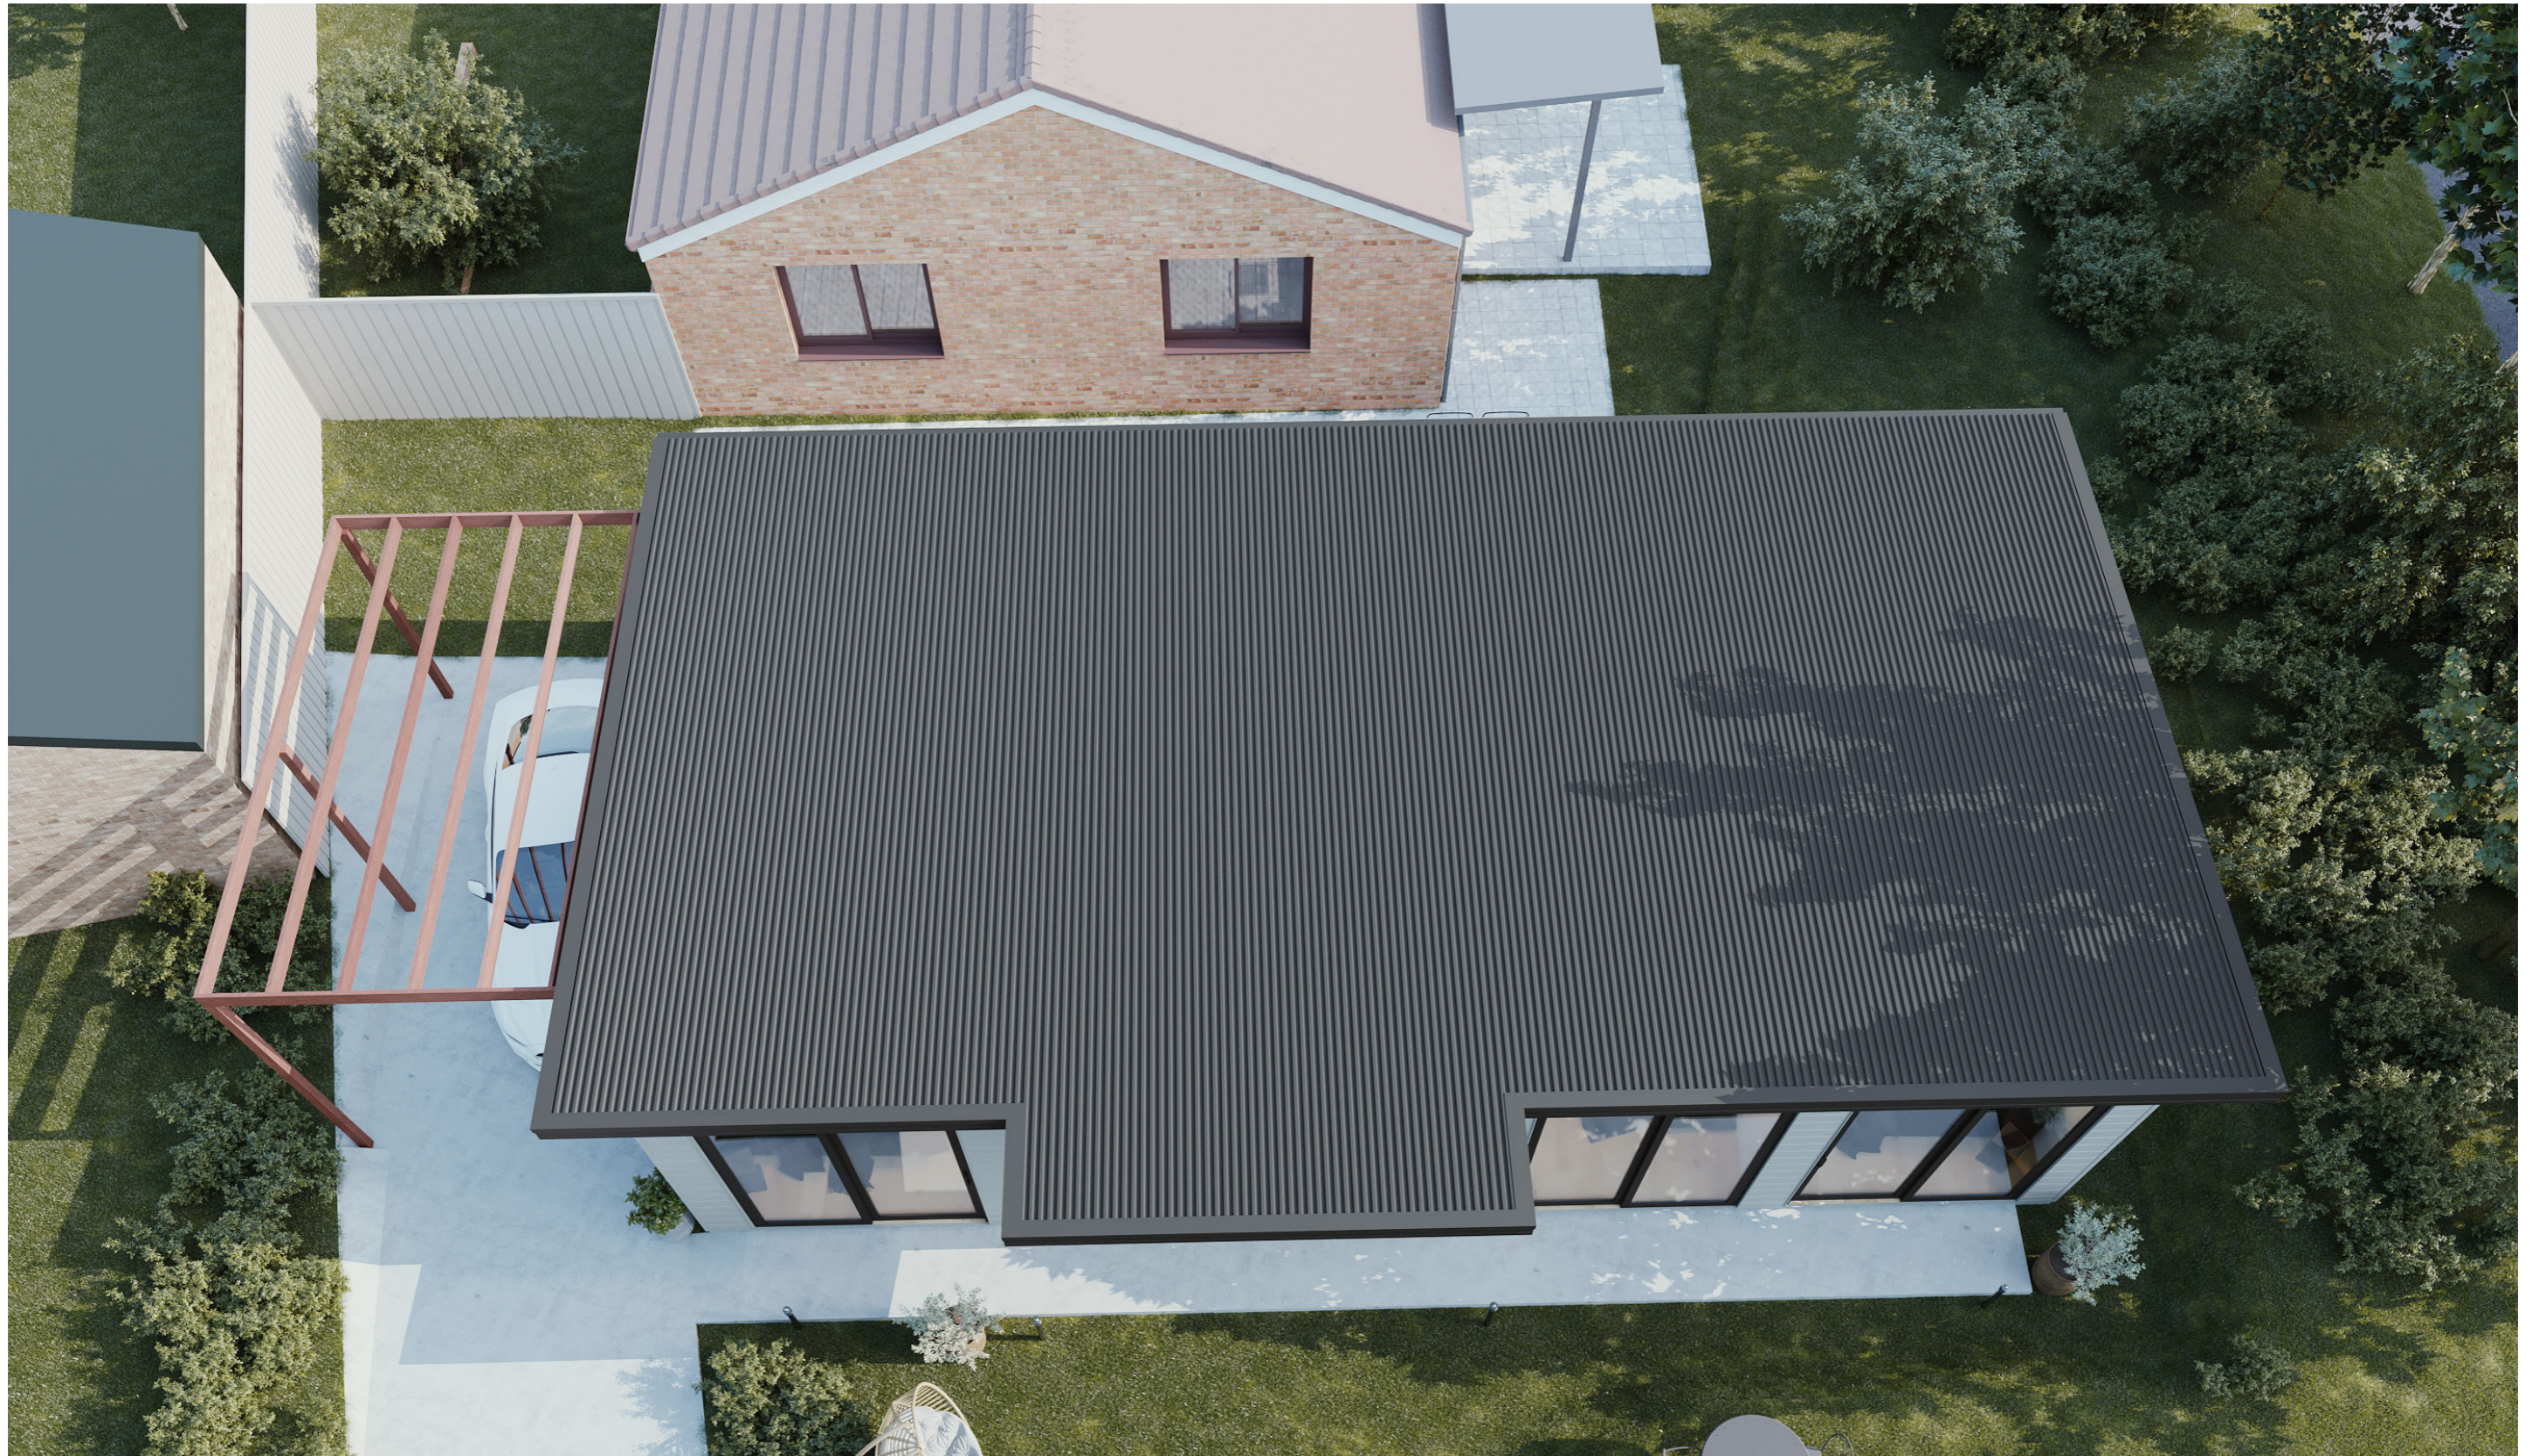

323

ACT Building Lic: 3232767

CANBERRA
GRANNY FLAT
BUILDERS

Weathertex Weathergroove Horizontal Cladding
Colour: Surfmist

Colorbond Roof
Colour: Monument

Aluminium Window and Door Frames
Colour: Monument

Weathertex Weathergroove Horizontal Cladding
Colour: Windspray

An elevation is the height of the structure from ground level to the height of the roof.

An elevation is the height of the structure from ground level to the height of the roof.

ELEVATION 03

ELEVATION 04