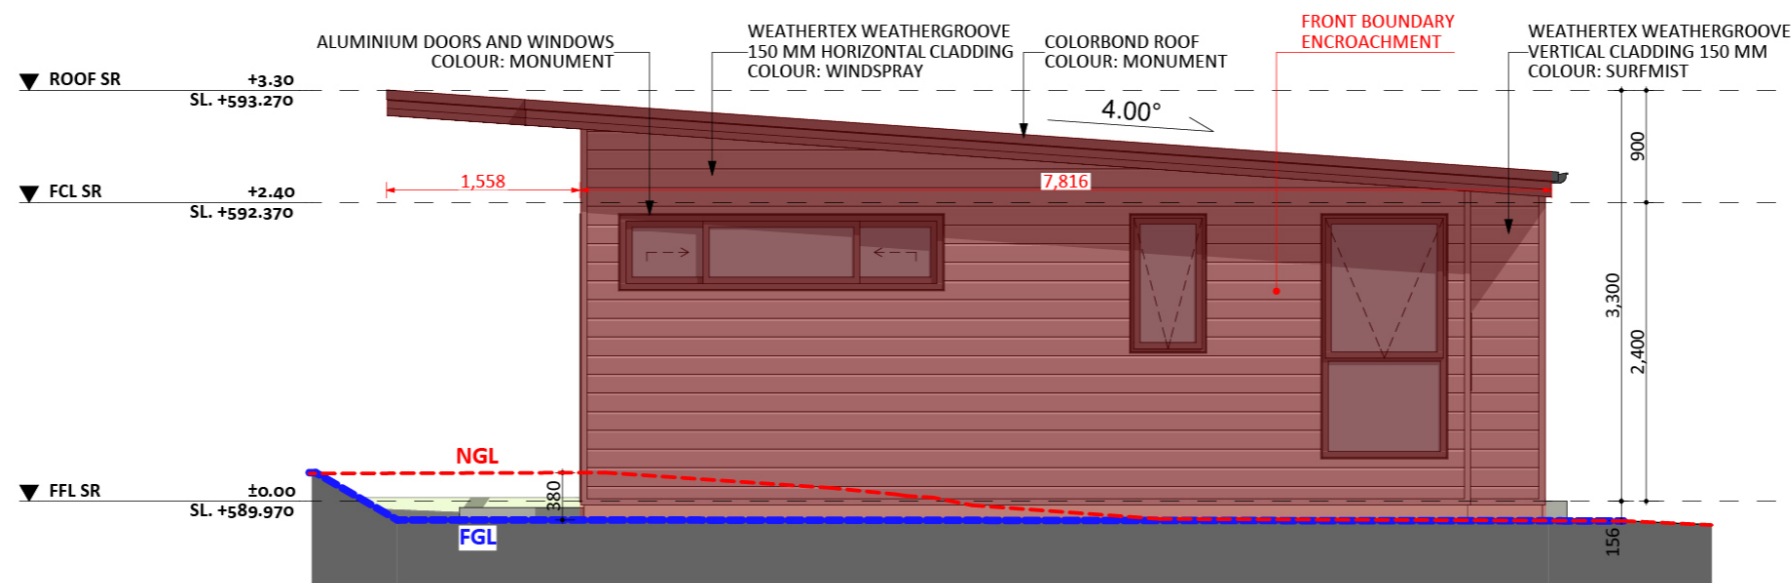

323

ACT Building Lic: 3232767

CANBERRA
GRANNY FLAT
BUILDERS

Weathertex Weathergroove Horizontal Cladding
Colour: Surfmist

Colorbond Roof
Colour: Monument

Aluminium Window and Door Frames
Colour: Monument

Weathertex Weathergroove Horizontal Cladding
Colour: Windspray

An elevation is the height of the structure from ground level to the height of the roof.

An elevation is the height of the structure from ground level to the height of the roof.

ELEVATION 03

ELEVATION 04