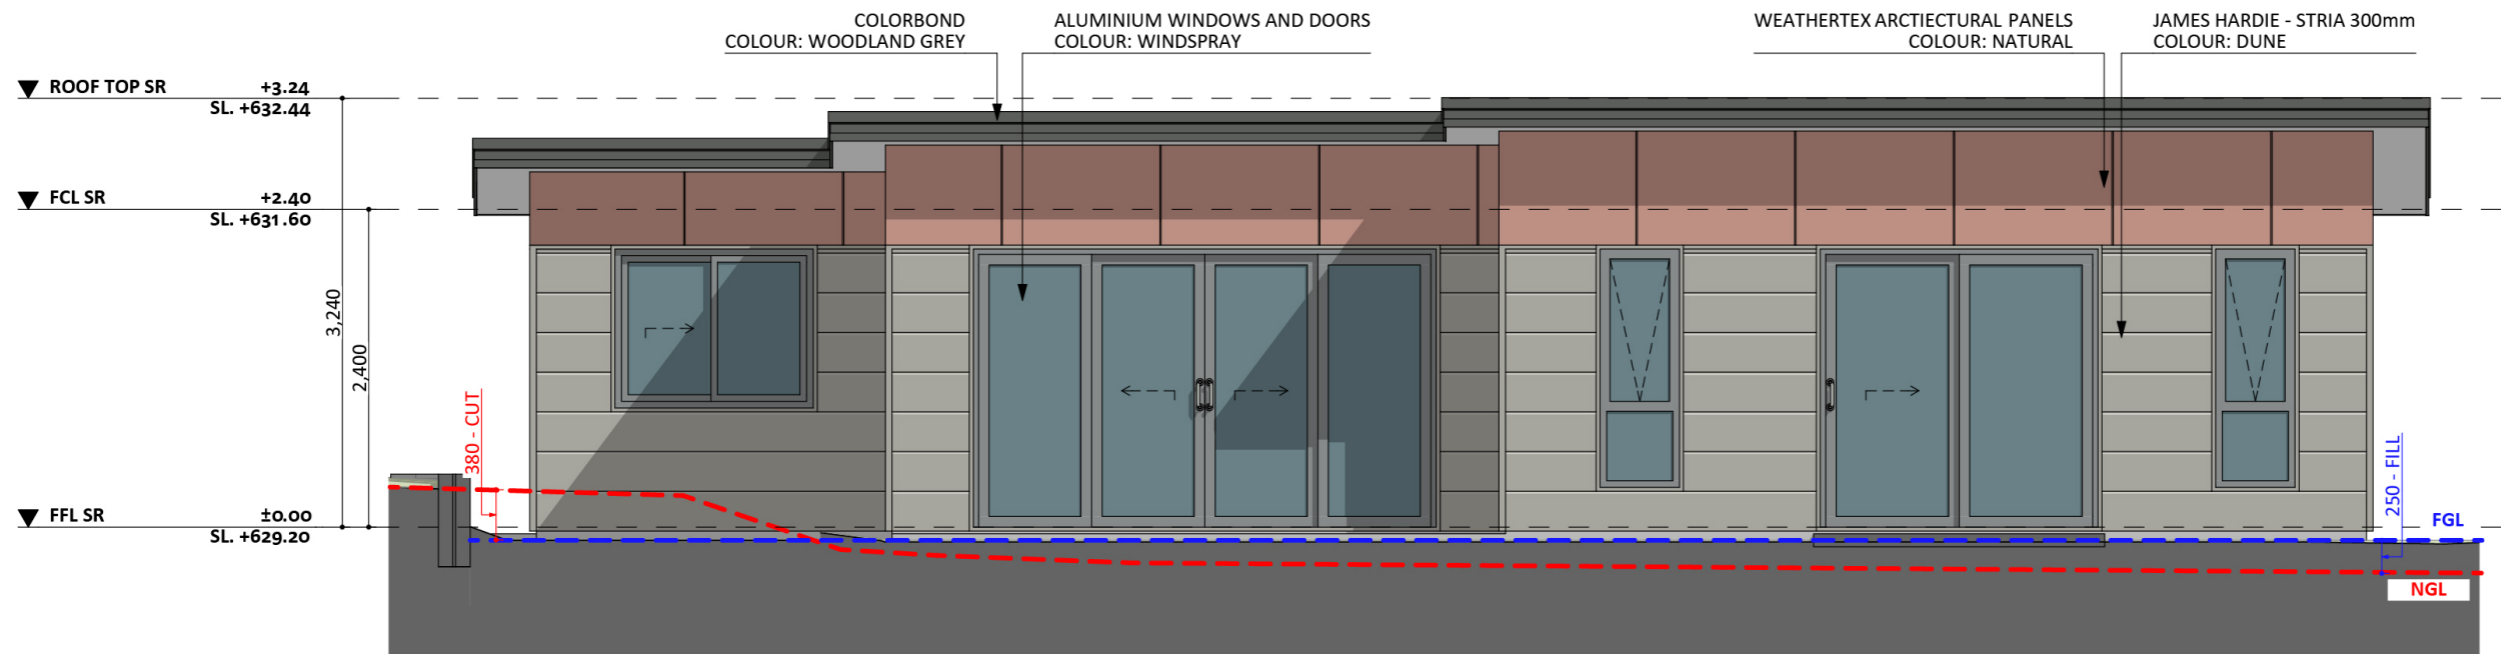

329

ACT Building Lic: 3292767

CANBERRA
GRANNY FLAT
BUILDERS

Weathertex Architectural Panel
Colour: Natural

Colorbond Roofing
Colour: Woodland Grey

Aluminium Windows and Doors
Colour: Windspray

James Hardie Stria Cladding
Colour: Dune

An elevation is the height of the structure from ground level to the height of the roof.

ELEVATION 01

ELEVATION 02

An elevation is the height of the structure from ground level to the height of the roof.