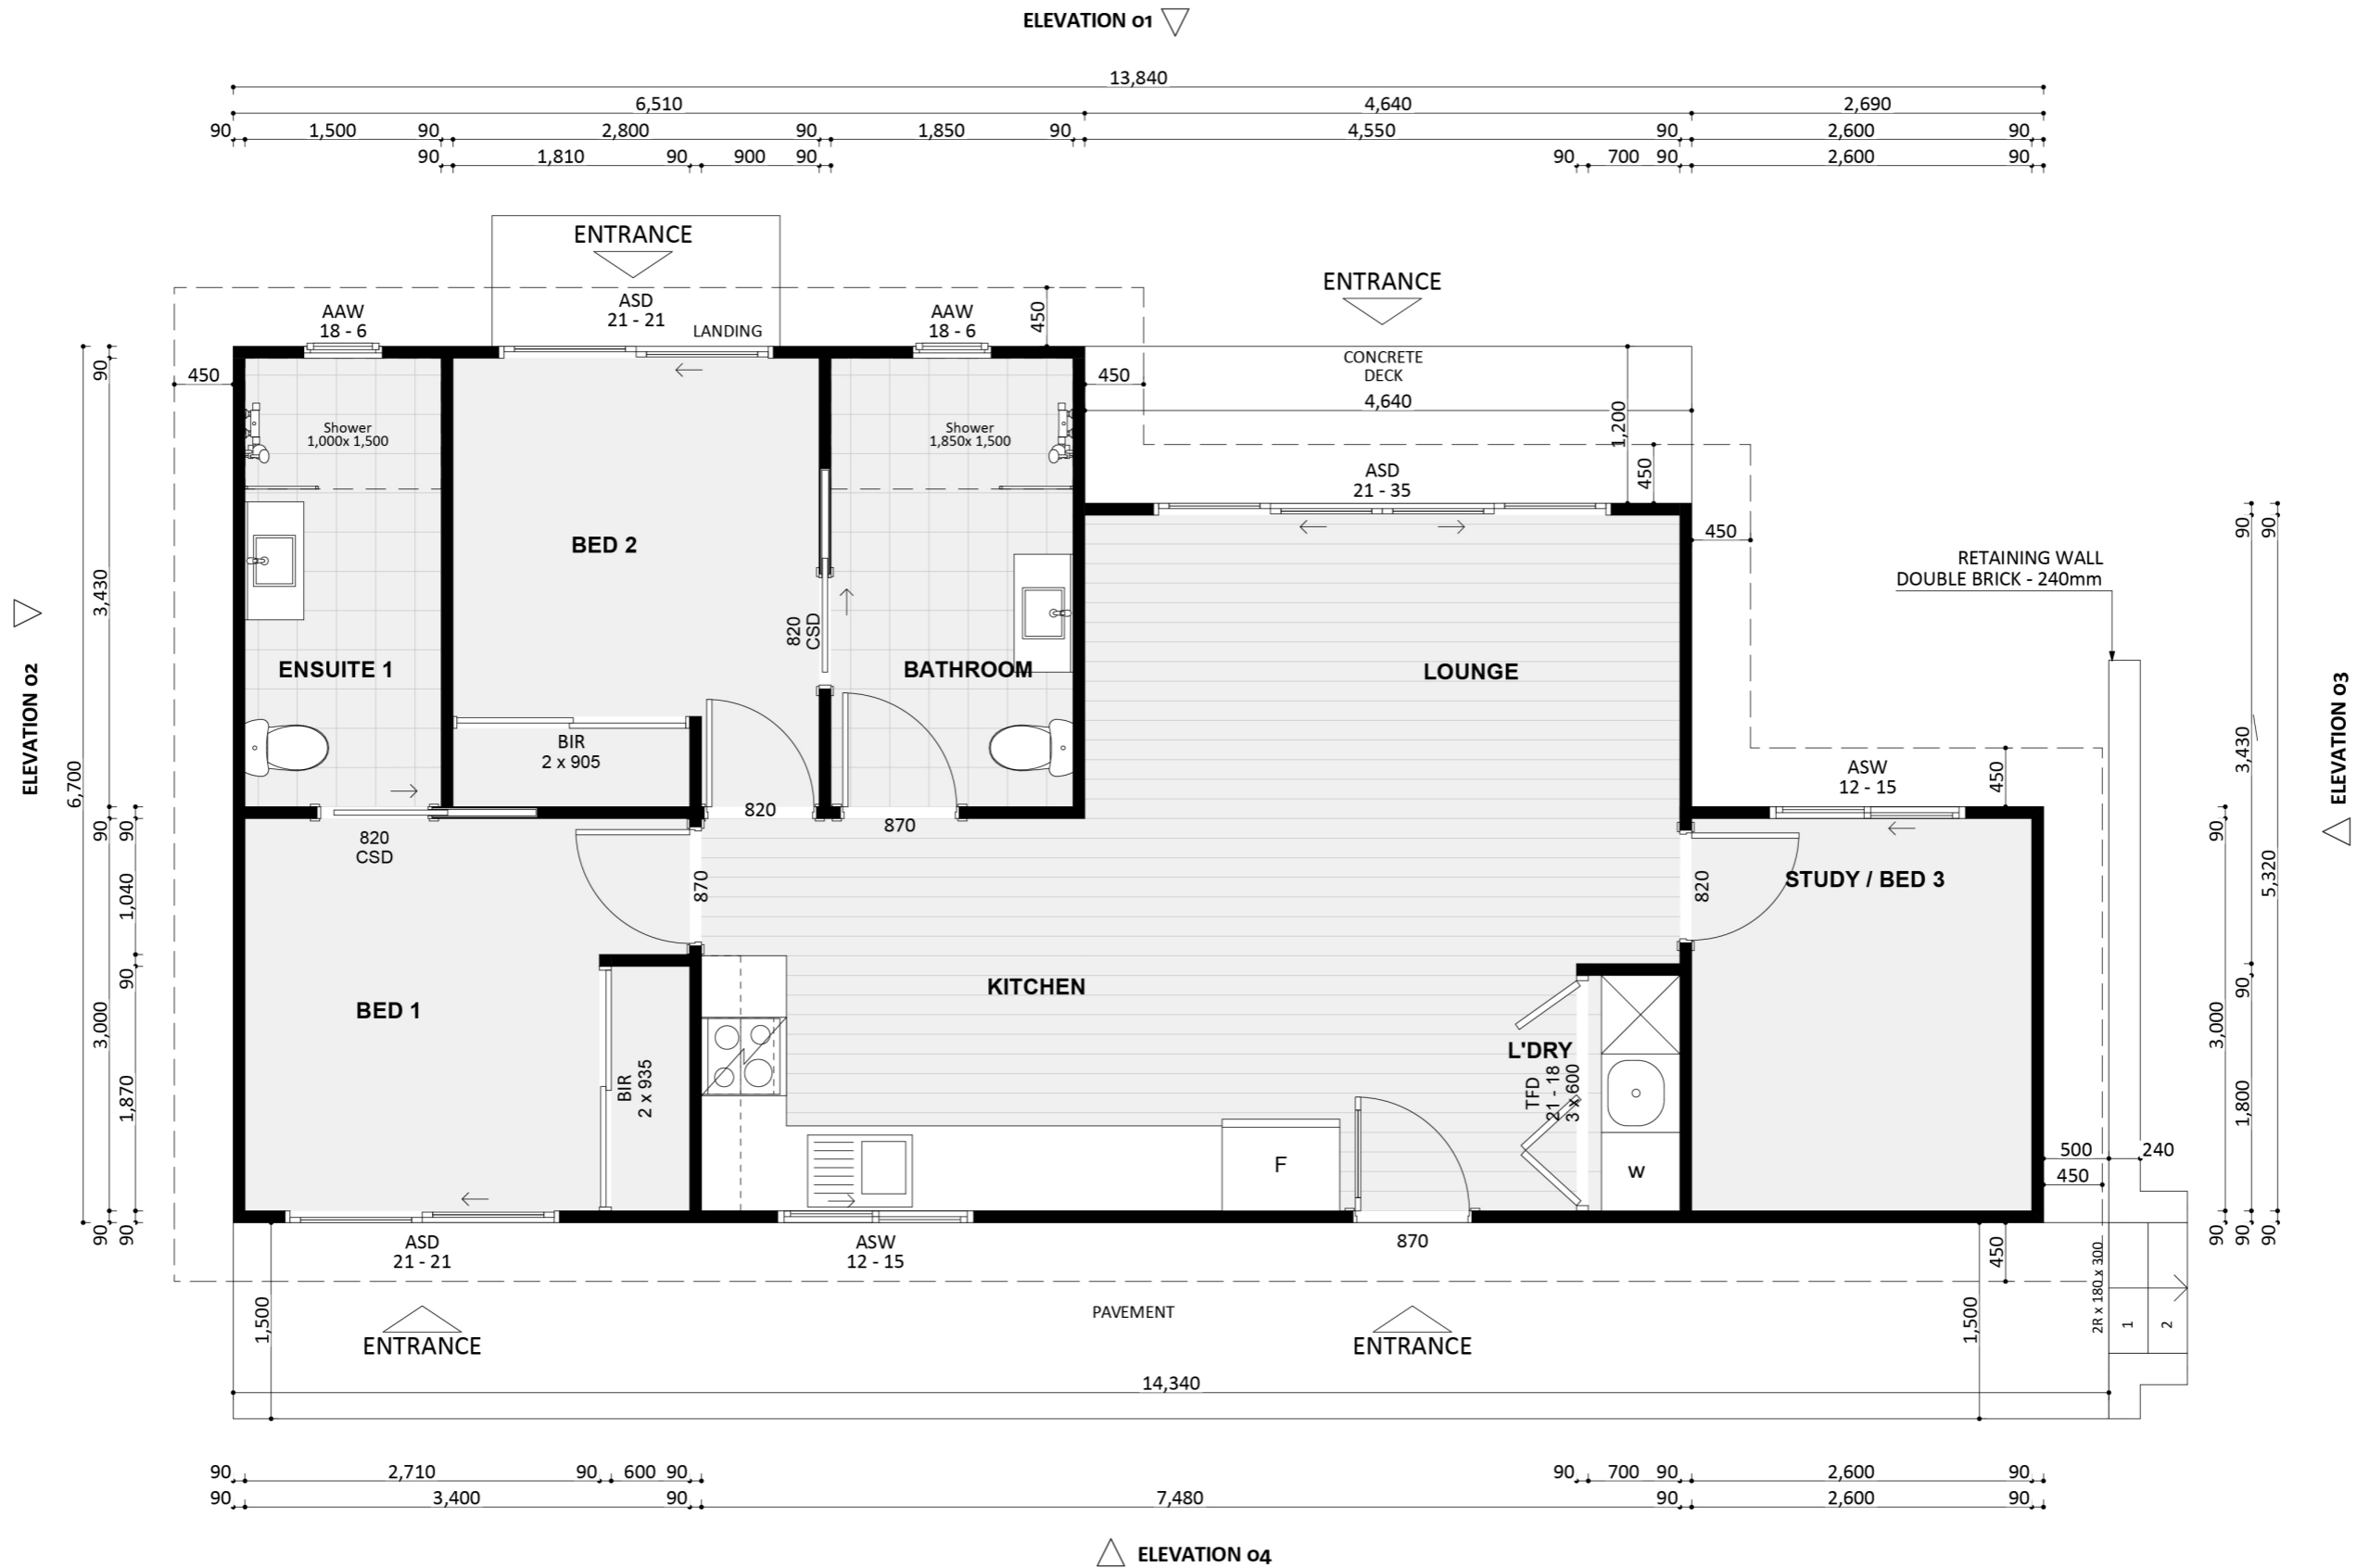

329

ACT Building Lic: 3292767

CANBERRA
GRANNY FLAT
BUILDERS

Weathertex Architectural Panel
Colour: Natural

Colorbond Roofing
Colour: Woodland Grey

Aluminium Windows and Doors
Colour: Windspray

James Hardie Stria Cladding
Colour: Dune

An elevation is the height of the structure from ground level to the height of the roof.

ELEVATION 01

ELEVATION 02

An elevation is the height of the structure from ground level to the height of the roof.