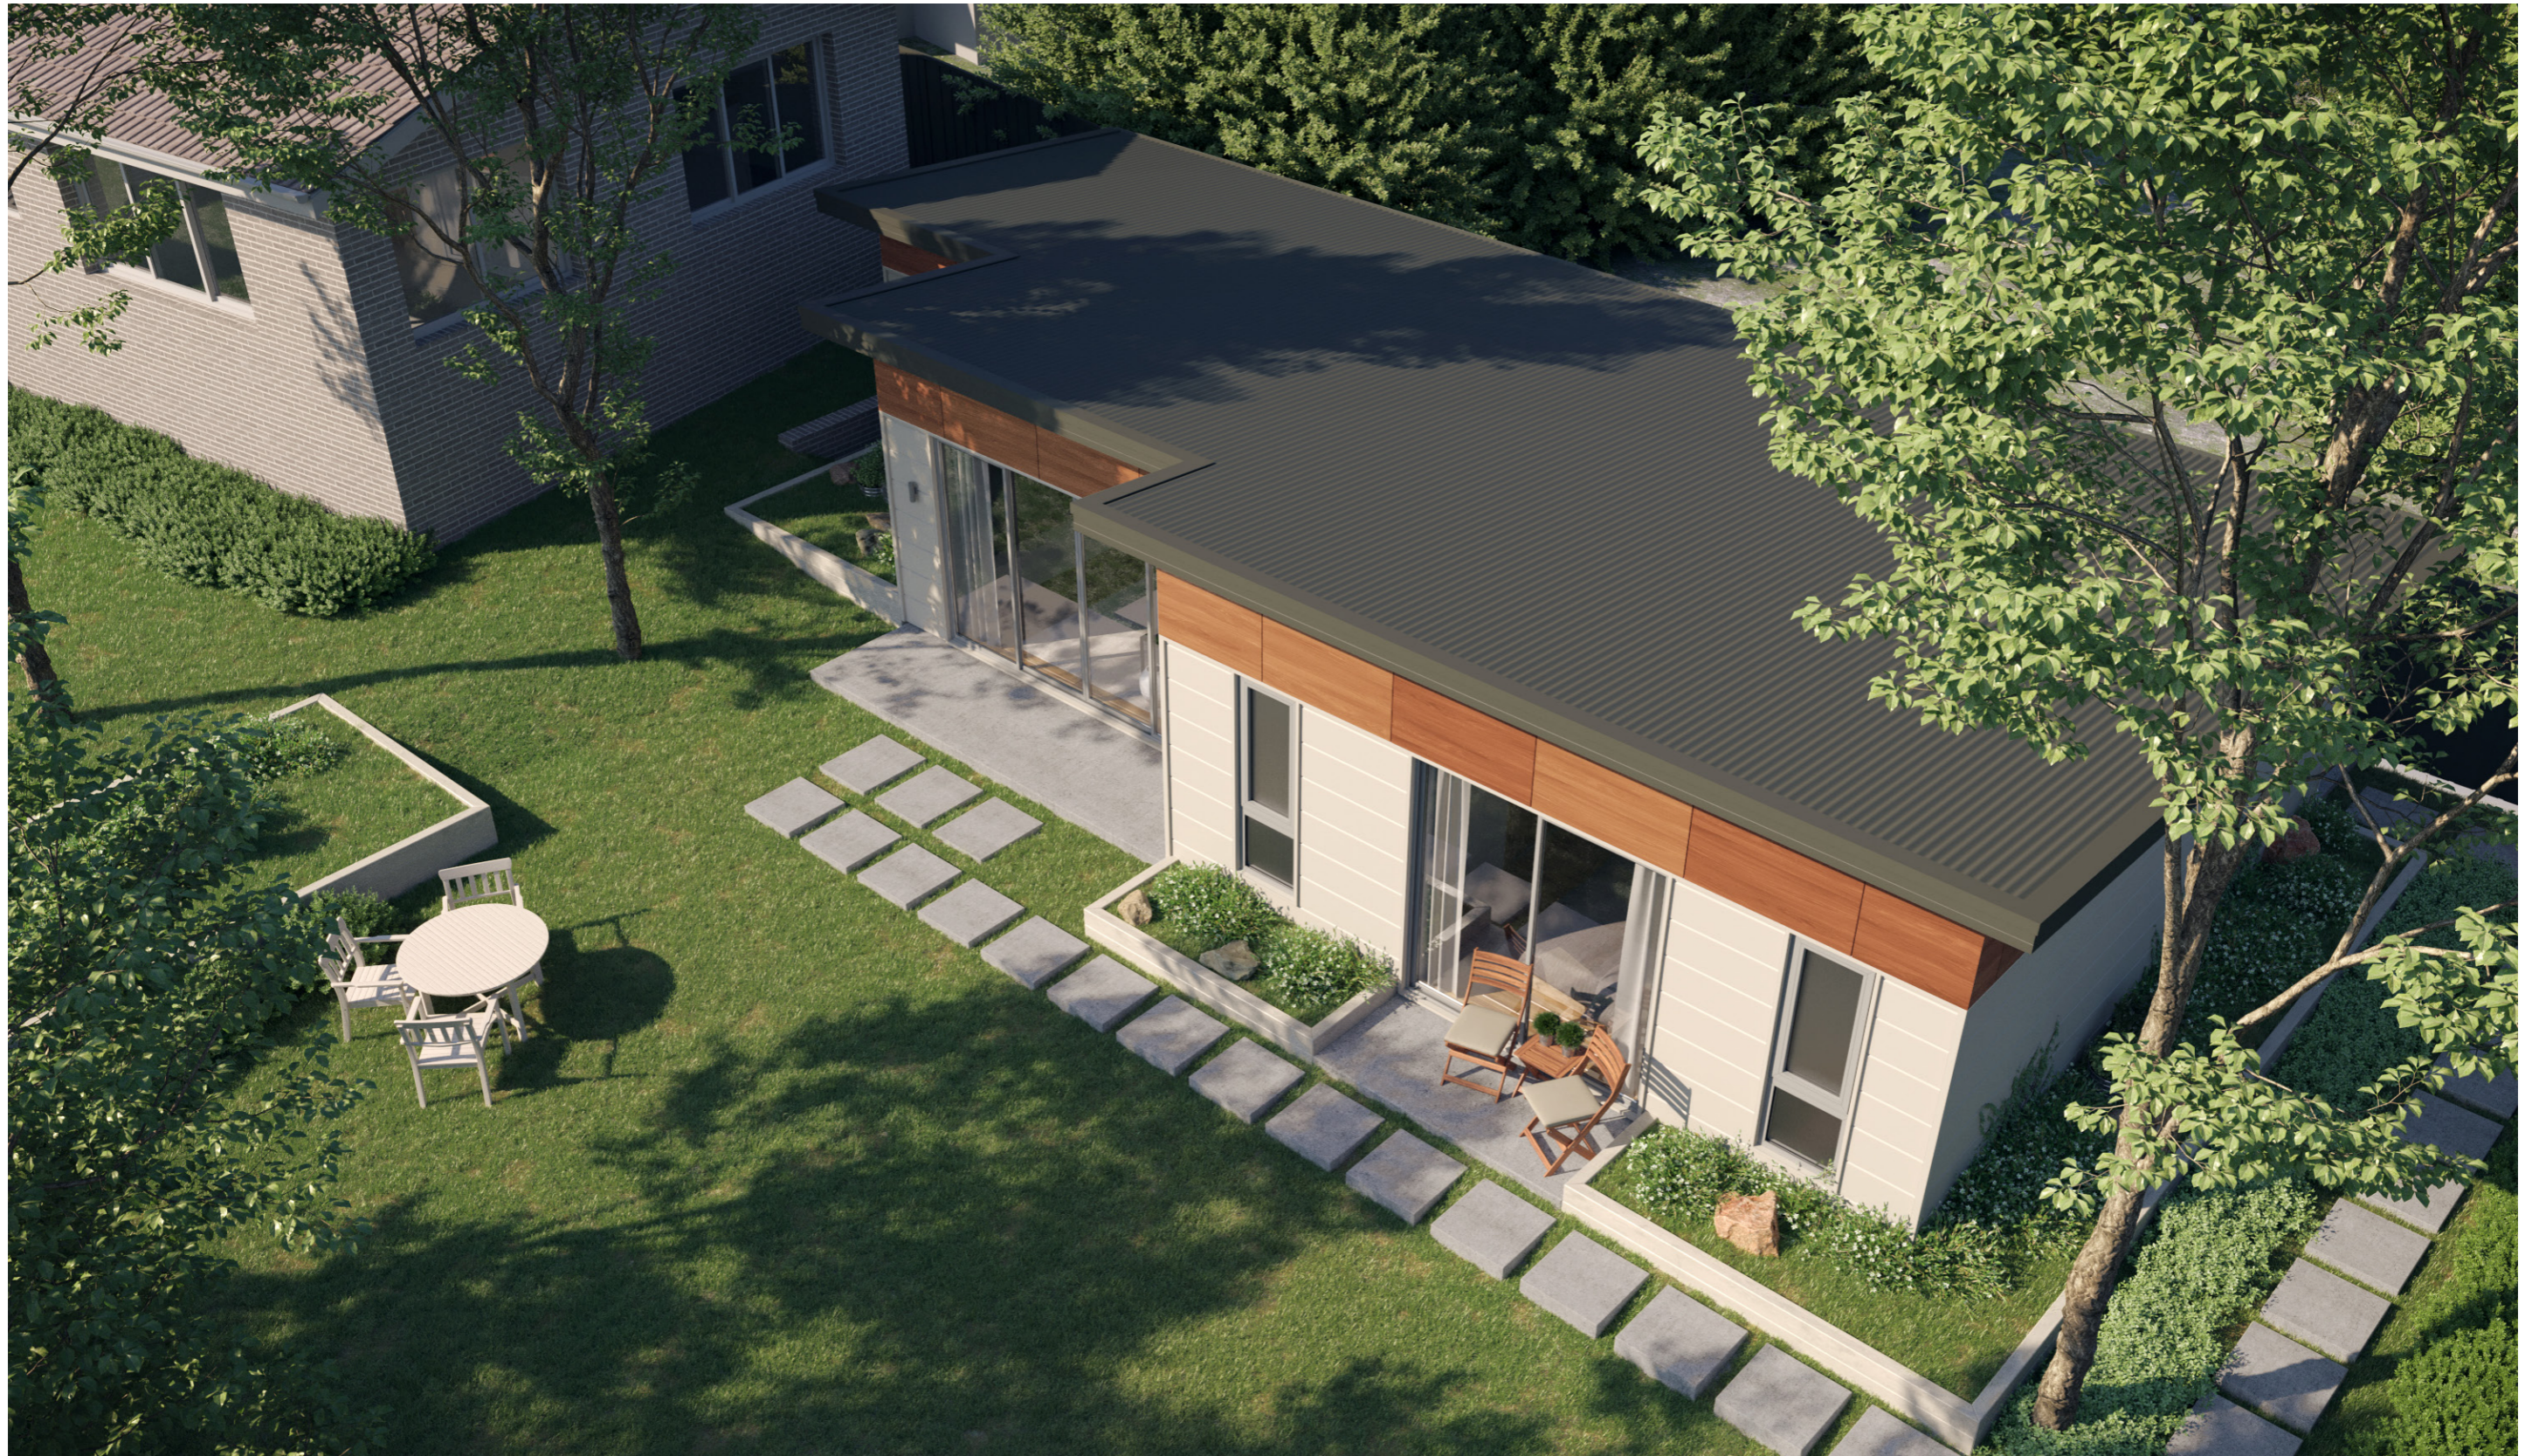

329

ACT Building Lic: 3292767

CANBERRA
GRANNY FLAT
BUILDERS

Weathertex Architectural Panel
Colour: Natural

Colorbond Roofing
Colour: Woodland Grey

Aluminium Windows and Doors
Colour: Windspray

James Hardie Stria Cladding
Colour: Dune

An elevation is the height of the structure from ground level to the height of the roof.

ELEVATION 01

ELEVATION 02

An elevation is the height of the structure from ground level to the height of the roof.