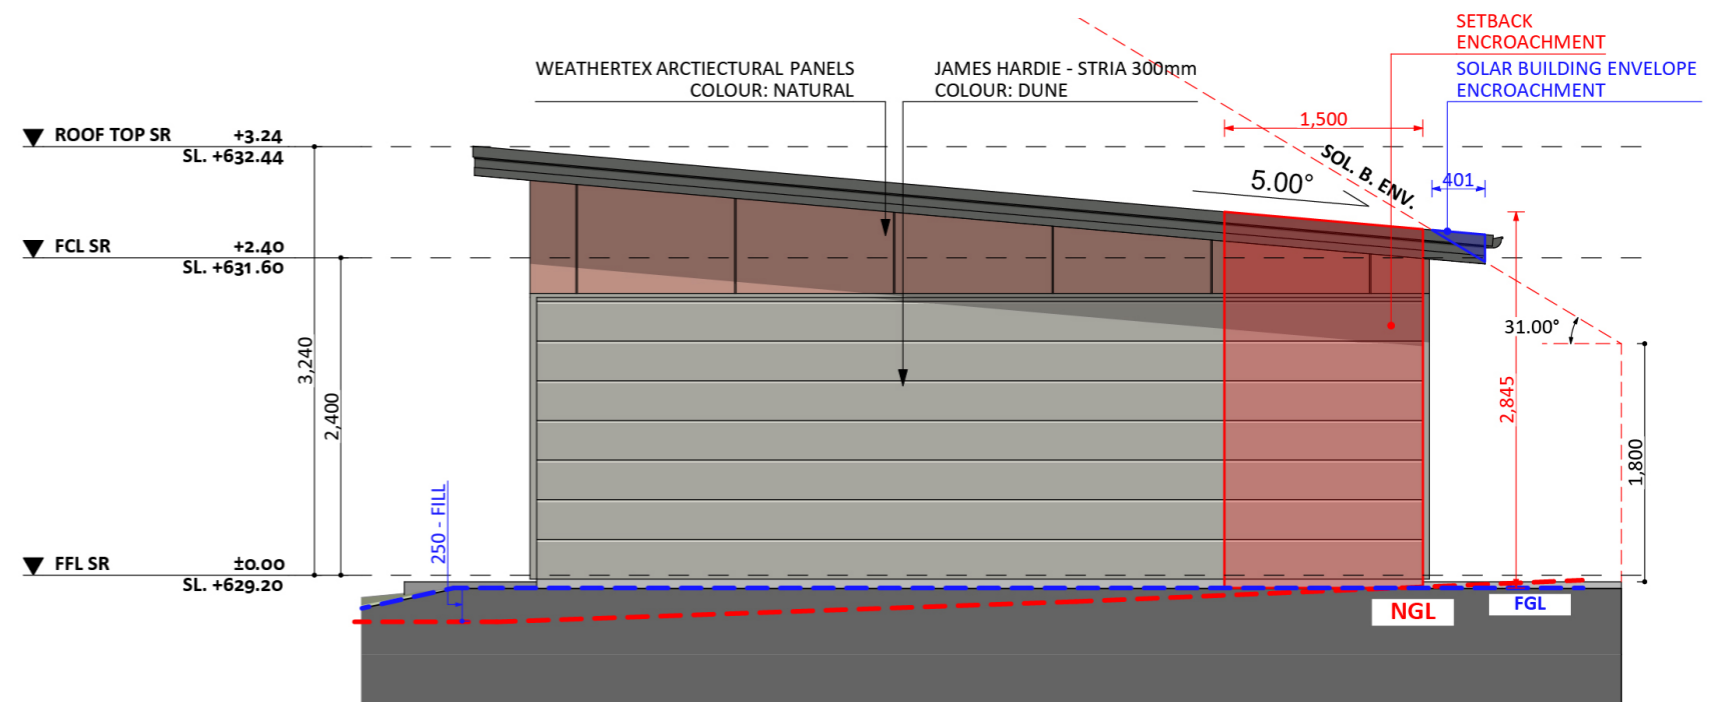

329

ACT Building Lic: 3292767

CANBERRA
GRANNY FLAT
BUILDERS

Weathertex Architectural Panel
Colour: Natural

Colorbond Roofing
Colour: Woodland Grey

Aluminium Windows and Doors
Colour: Windspray

James Hardie Stria Cladding
Colour: Dune

An elevation is the height of the structure from ground level to the height of the roof.

ELEVATION 01

ELEVATION 02

An elevation is the height of the structure from ground level to the height of the roof.