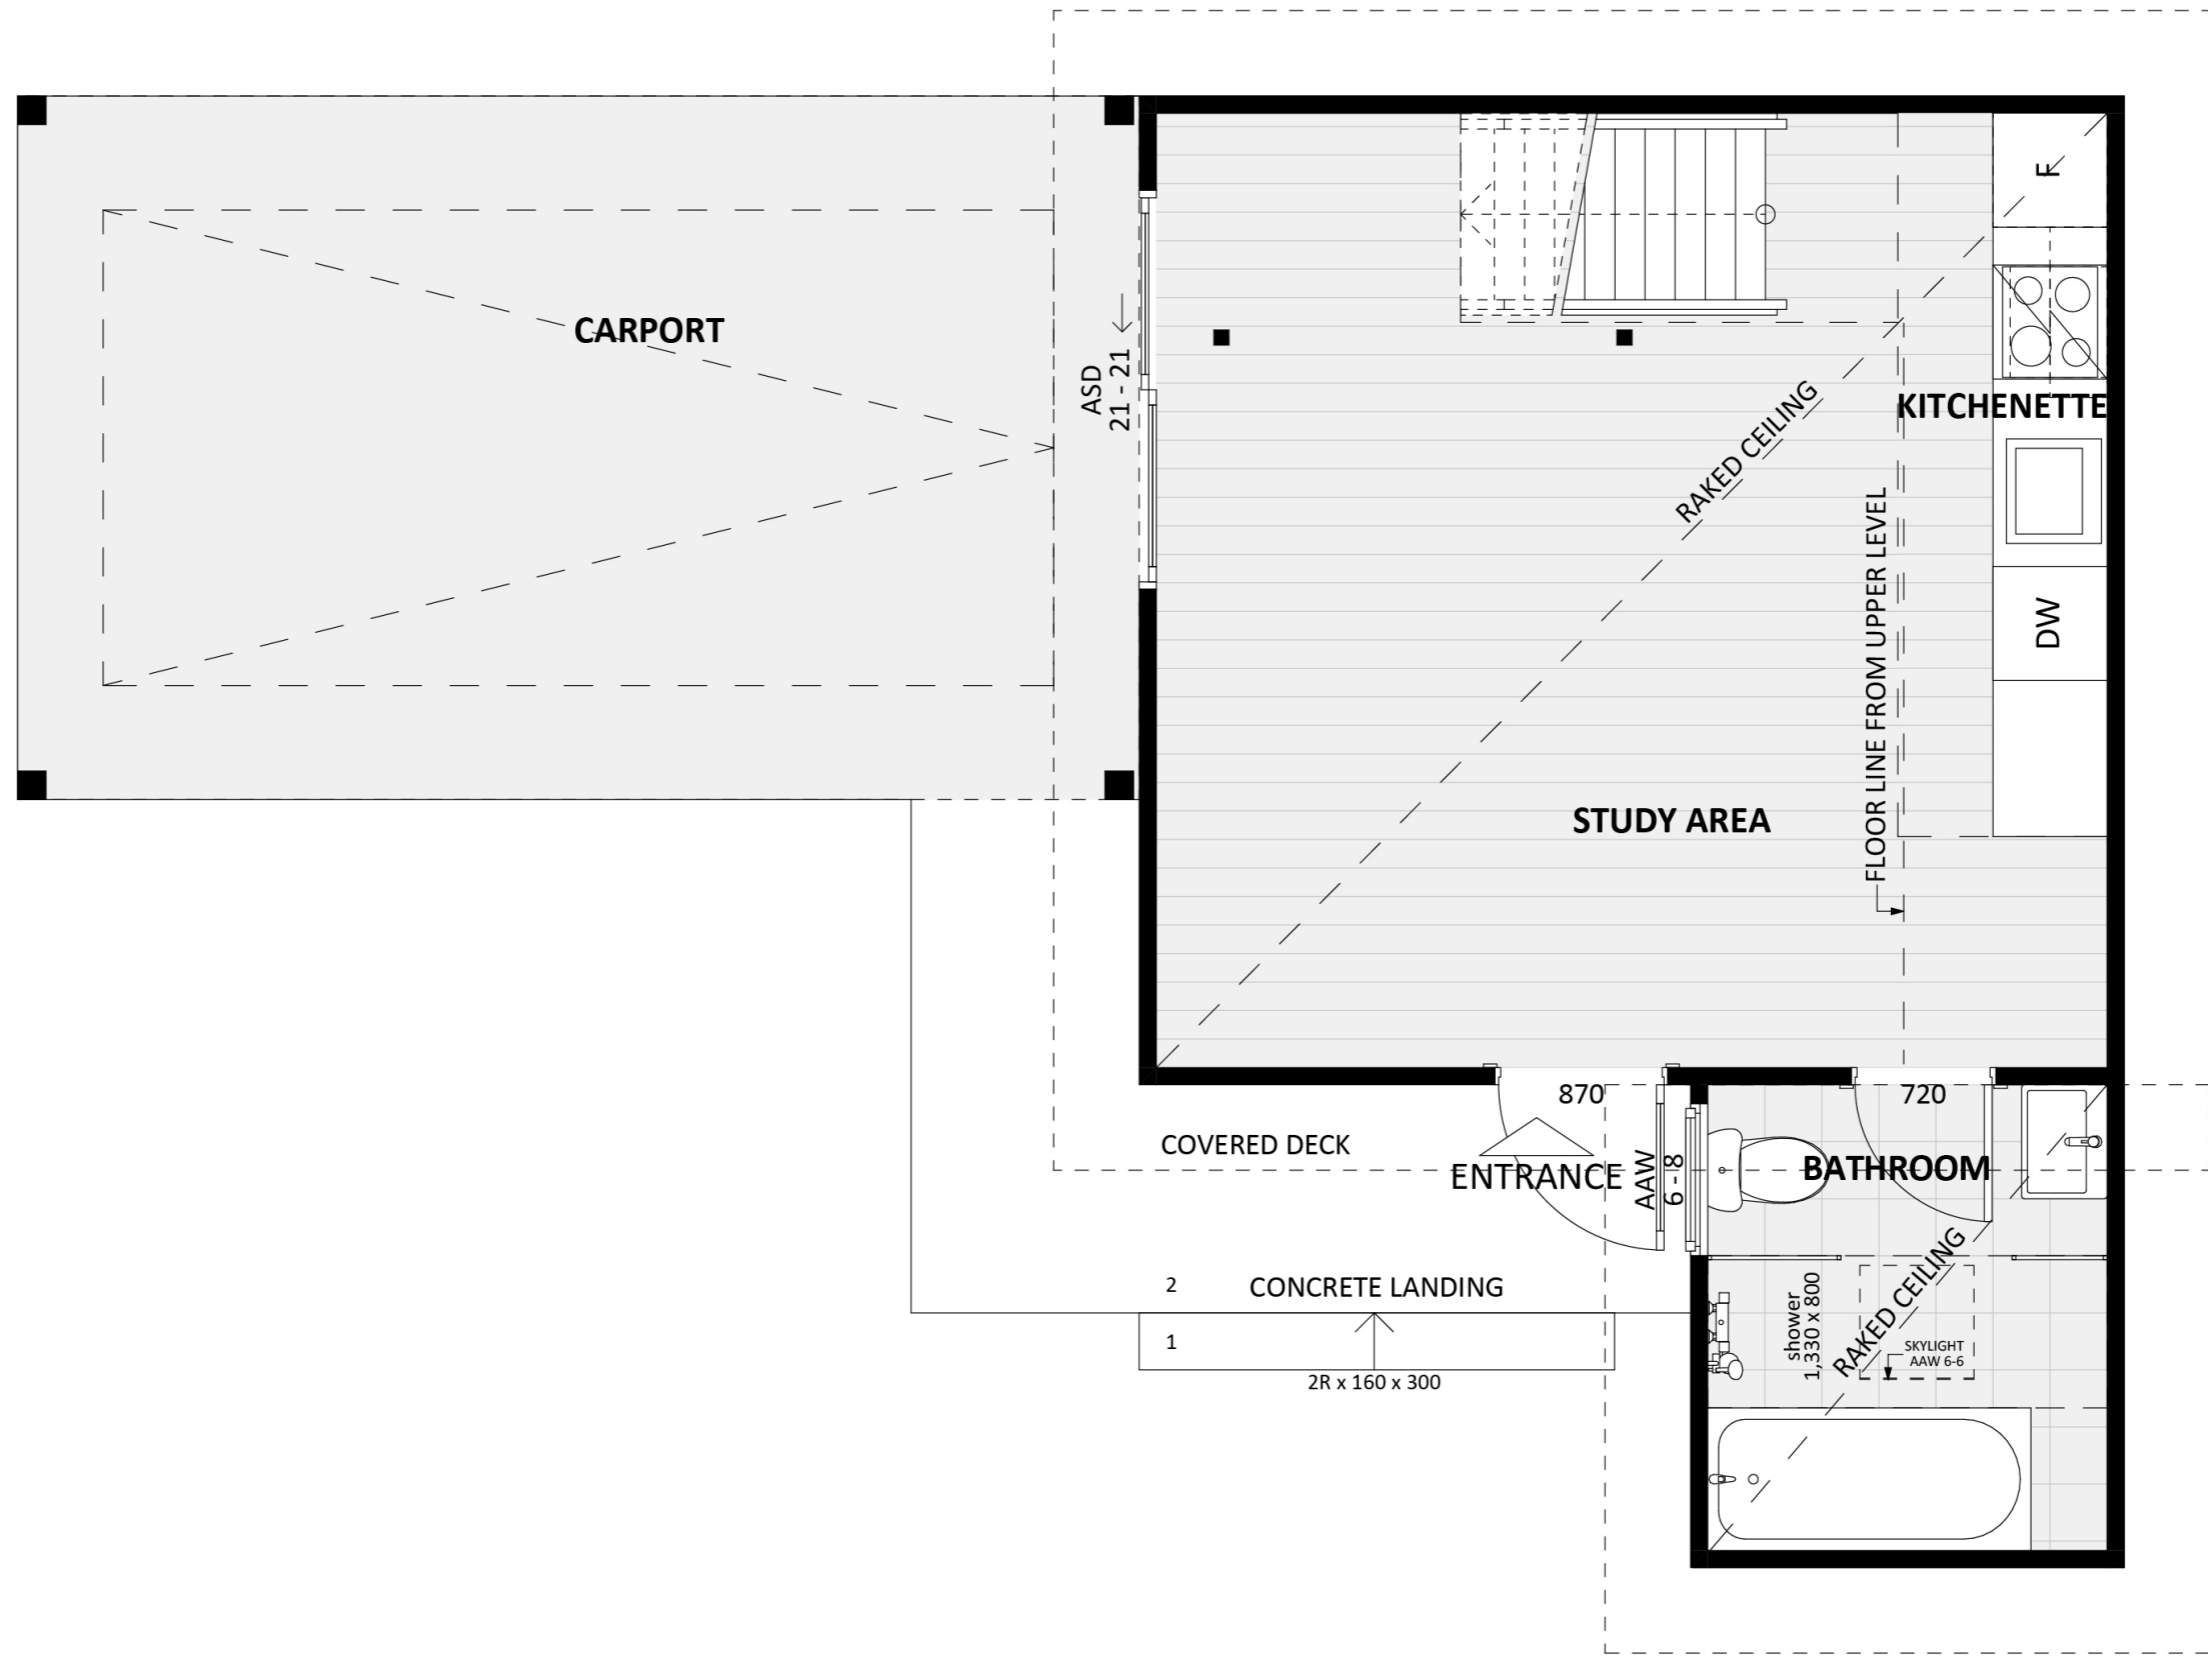

93

ACT Building Lic: 2012767

CANBERRA
GRANNY FLAT
BUILDERS

Wood Panel Smooth 1200mm
Colour: Walnut

Colorbond Roof Covering
Colour: Shale Grey

Aluminium Window and Door Frames
Colour: Shale Grey

Concrete Punching Finish

An elevation is the height of the structure from ground level to the height of the roof.

ELEVATION 01

ELEVATION 02

An elevation is the height of the structure from ground level to the height of the roof.