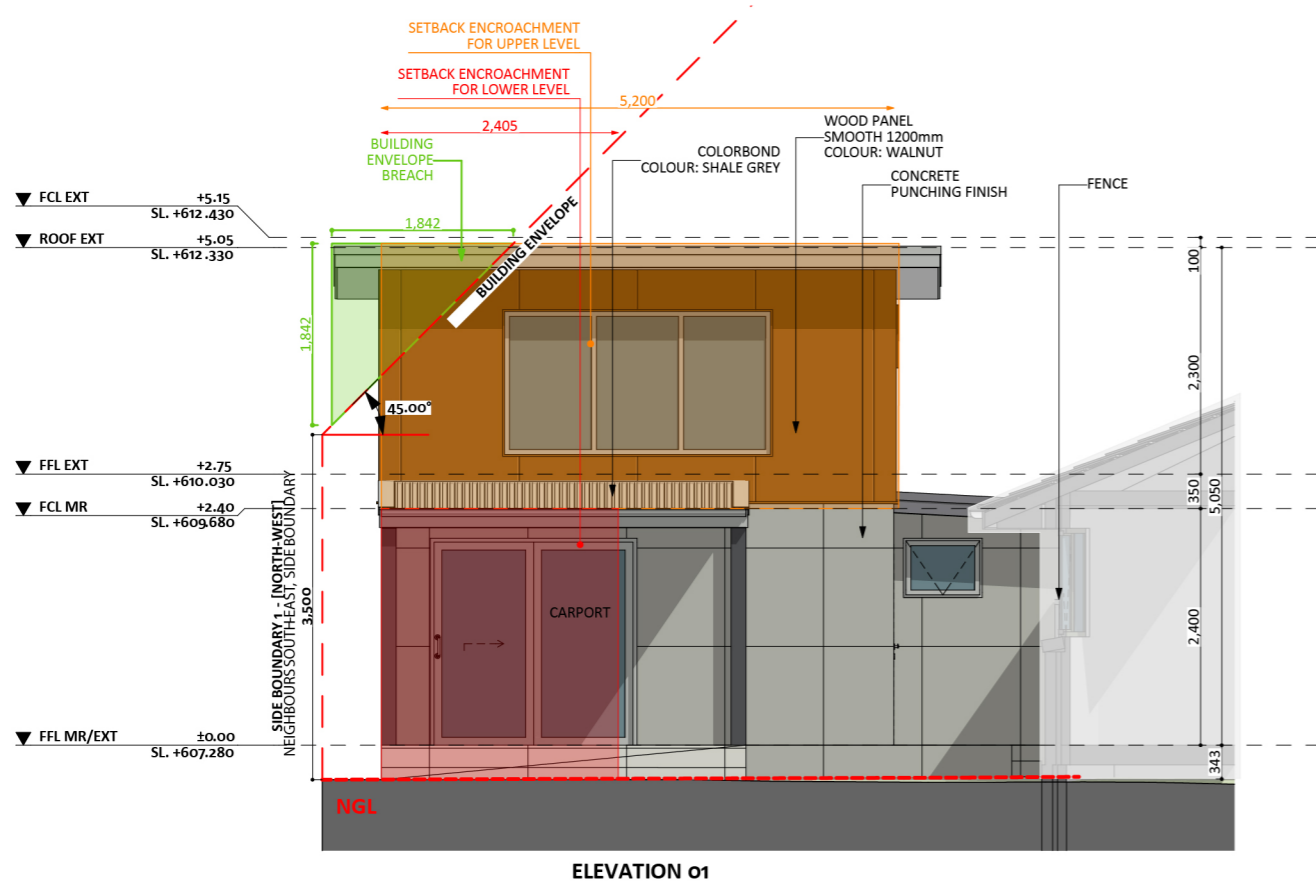

93

ACT Building Lic: 2012767

CANBERRA
GRANNY FLAT
BUILDERS

Wood Panel Smooth 1200mm
Colour: Walnut

Colorbond Roof Covering
Colour: Shale Grey

Aluminium Window and Door Frames
Colour: Shale Grey

Concrete Punching Finish

An elevation is the height of the structure from ground level to the height of the roof.

ELEVATION 01

ELEVATION 02

An elevation is the height of the structure from ground level to the height of the roof.