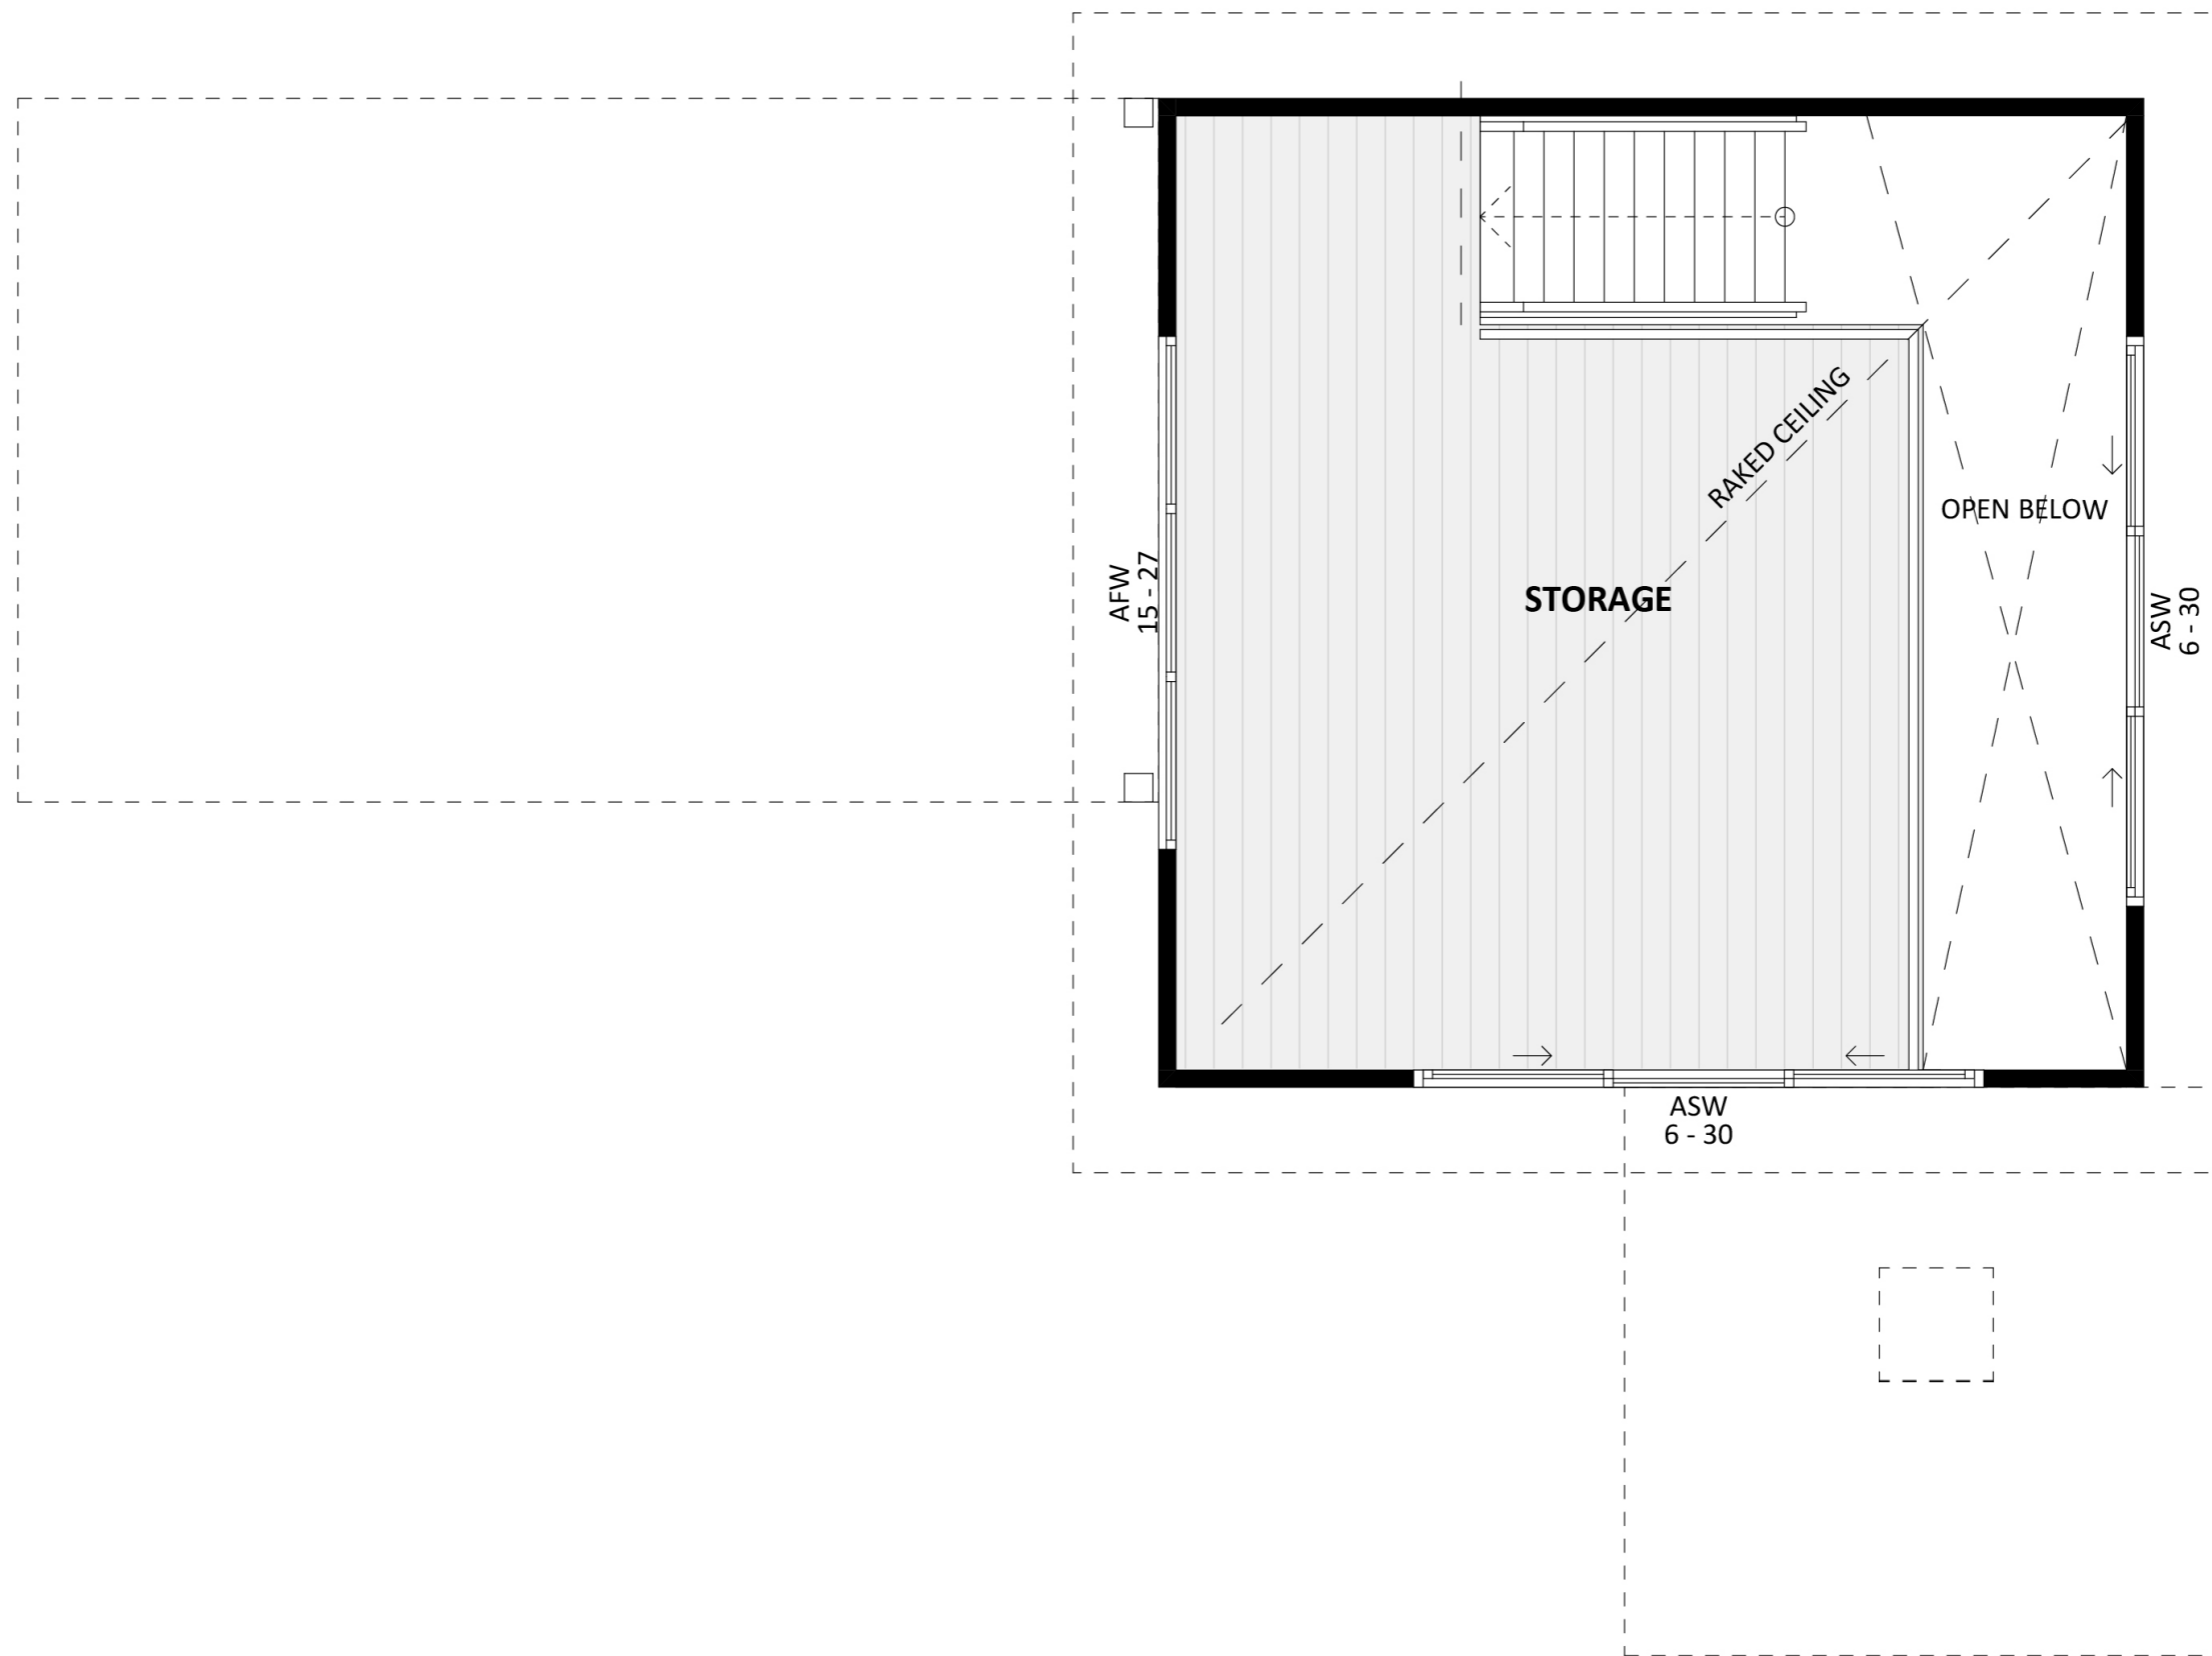

93

ACT Building Lic: 2012767

CANBERRA
GRANNY FLAT
BUILDERS

Wood Panel Smooth 1200mm
Colour: Walnut

Colorbond Roof Covering
Colour: Shale Grey

Aluminium Window and Door Frames
Colour: Shale Grey

Concrete Punching Finish

An elevation is the height of the structure from ground level to the height of the roof.

ELEVATION 01

ELEVATION 02

An elevation is the height of the structure from ground level to the height of the roof.