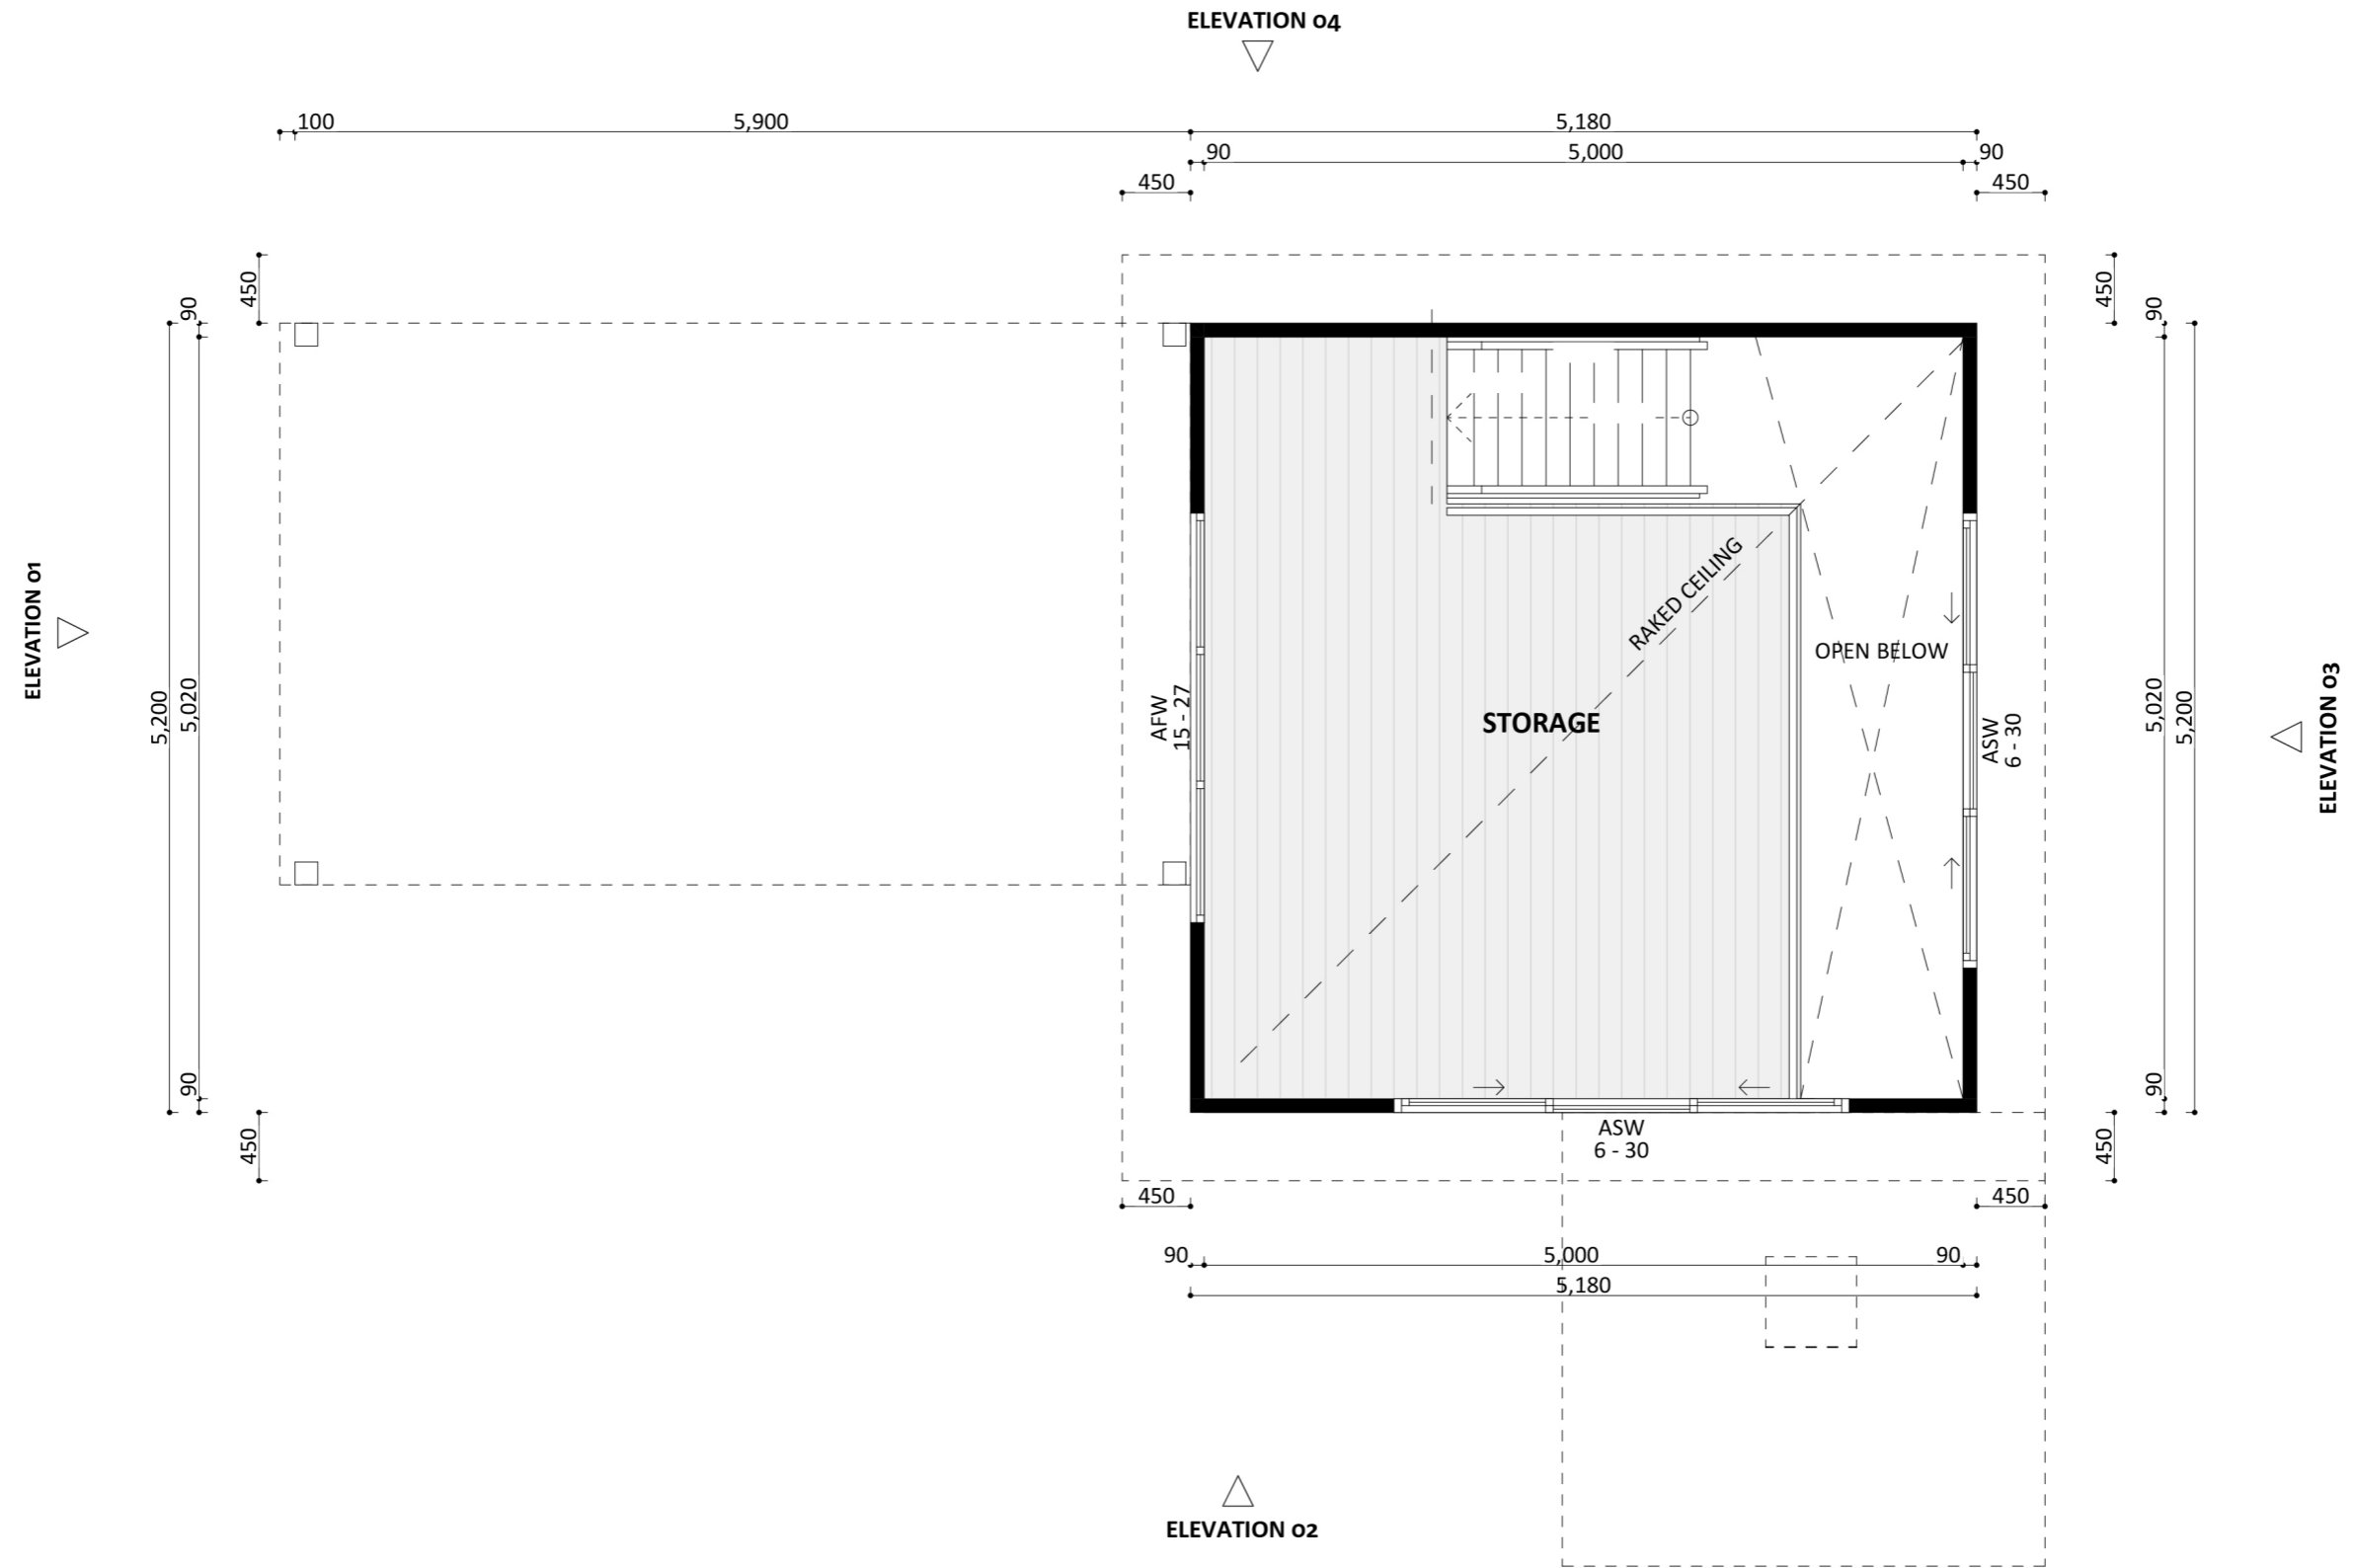

93

ACT Building Lic: 2012767

CANBERRA
GRANNY FLAT
BUILDERS

Wood Panel Smooth 1200mm
Colour: Walnut

Colorbond Roof Covering
Colour: Shale Grey

Aluminium Window and Door Frames
Colour: Shale Grey

Concrete Punching Finish

An elevation is the height of the structure from ground level to the height of the roof.

ELEVATION 01

ELEVATION 02

An elevation is the height of the structure from ground level to the height of the roof.