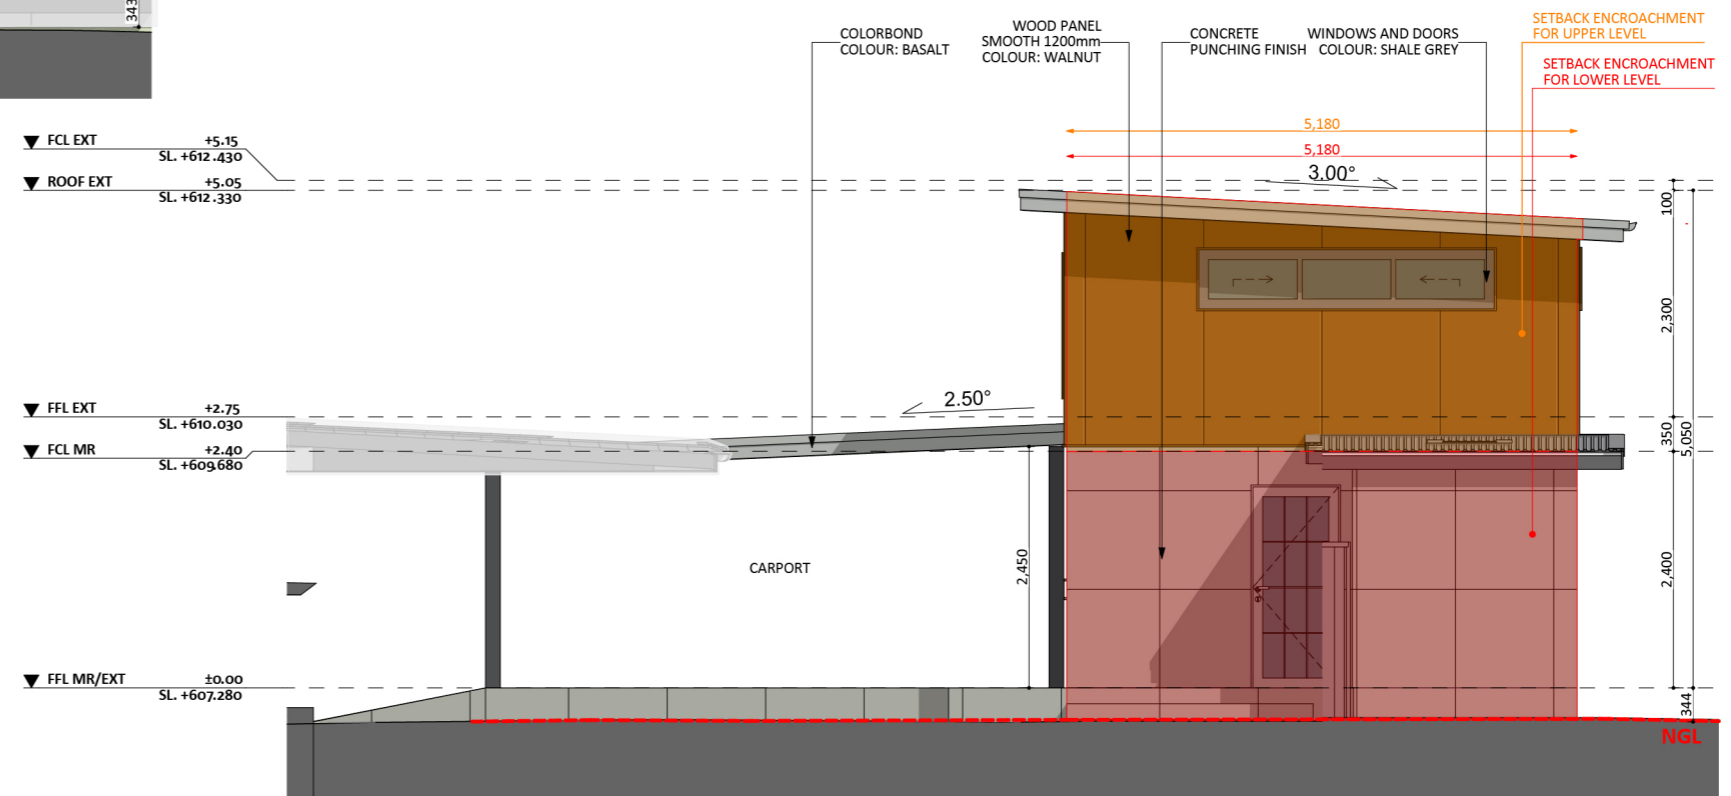

93

ACT Building Lic: 2012767

CANBERRA
GRANNY FLAT
BUILDERS

Wood Panel Smooth 1200mm
Colour: Walnut

Colorbond Roof Covering
Colour: Shale Grey

Aluminium Window and Door Frames
Colour: Shale Grey

Concrete Punching Finish

An elevation is the height of the structure from ground level to the height of the roof.

ELEVATION 01

ELEVATION 02

An elevation is the height of the structure from ground level to the height of the roof.