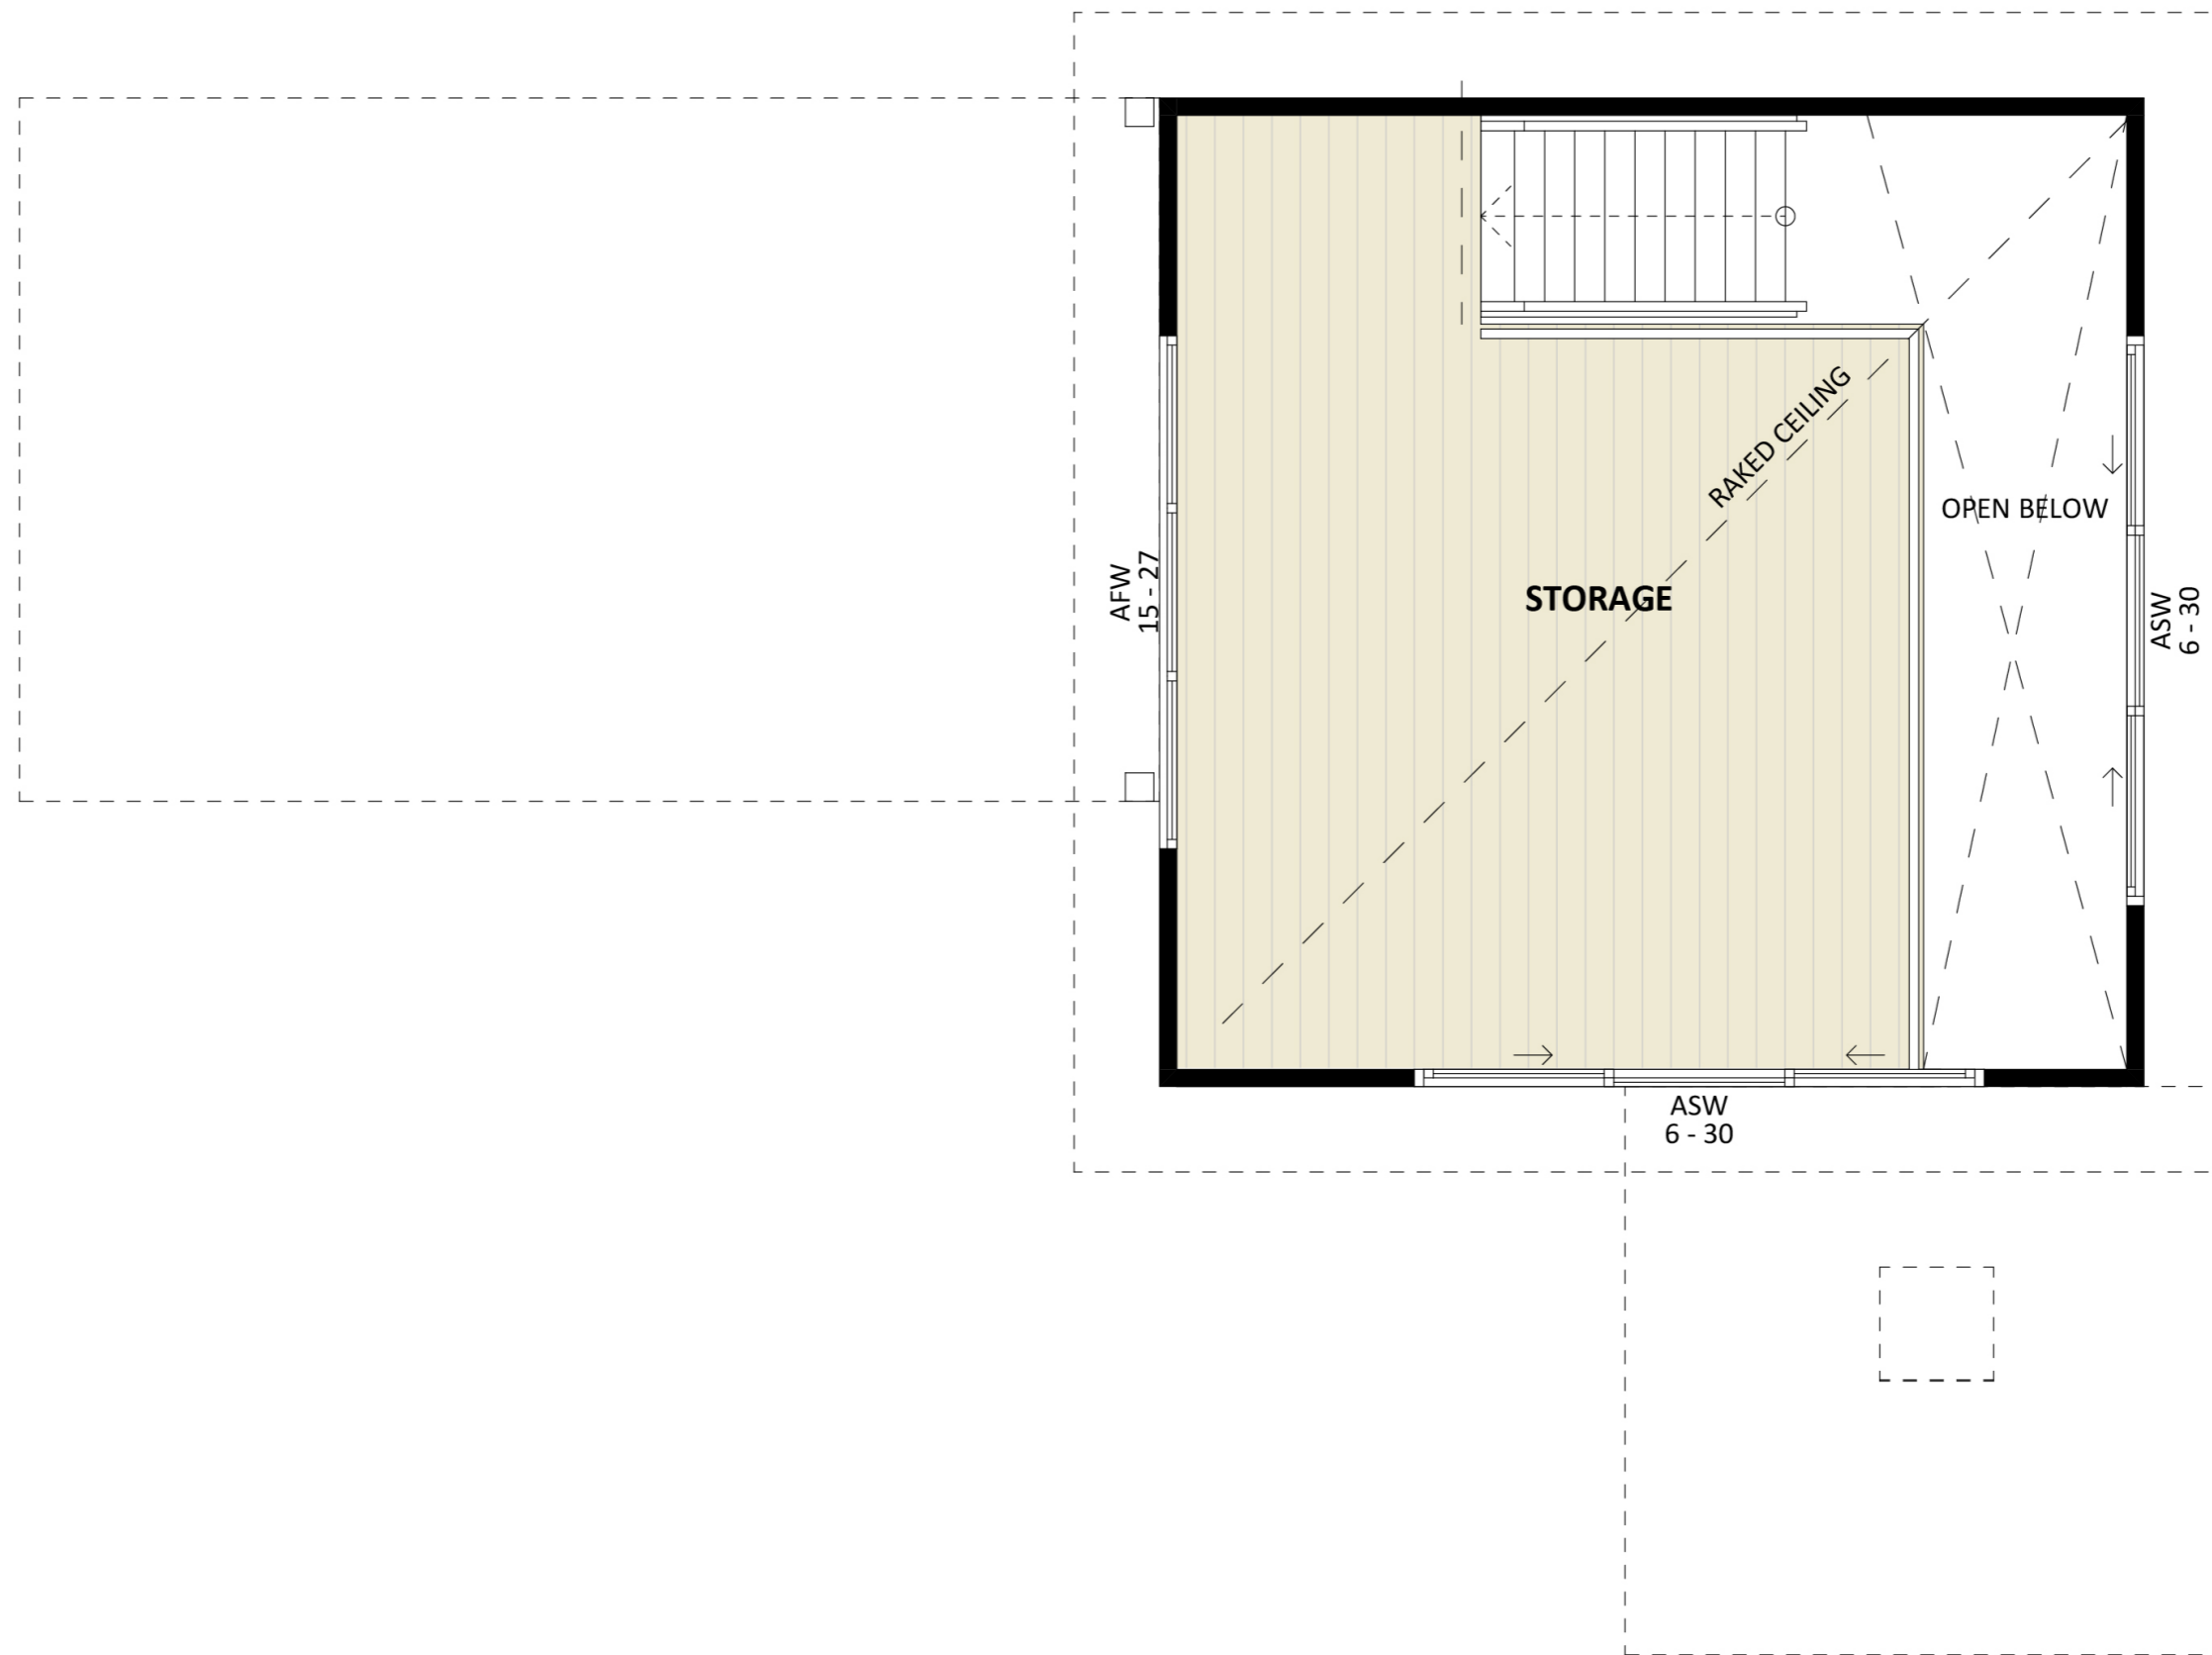

93

ACT Building Lic: 2012767

CANBERRA
GRANNY FLAT
BUILDERS

Wood Panel Smooth 1200mm
Colour: Walnut

Colorbond Roof Covering
Colour: Shale Grey

Aluminium Window and Door Frames
Colour: Shale Grey

Concrete Punching Finish

An elevation is the height of the structure from ground level to the height of the roof.

ELEVATION 01

ELEVATION 02

An elevation is the height of the structure from ground level to the height of the roof.