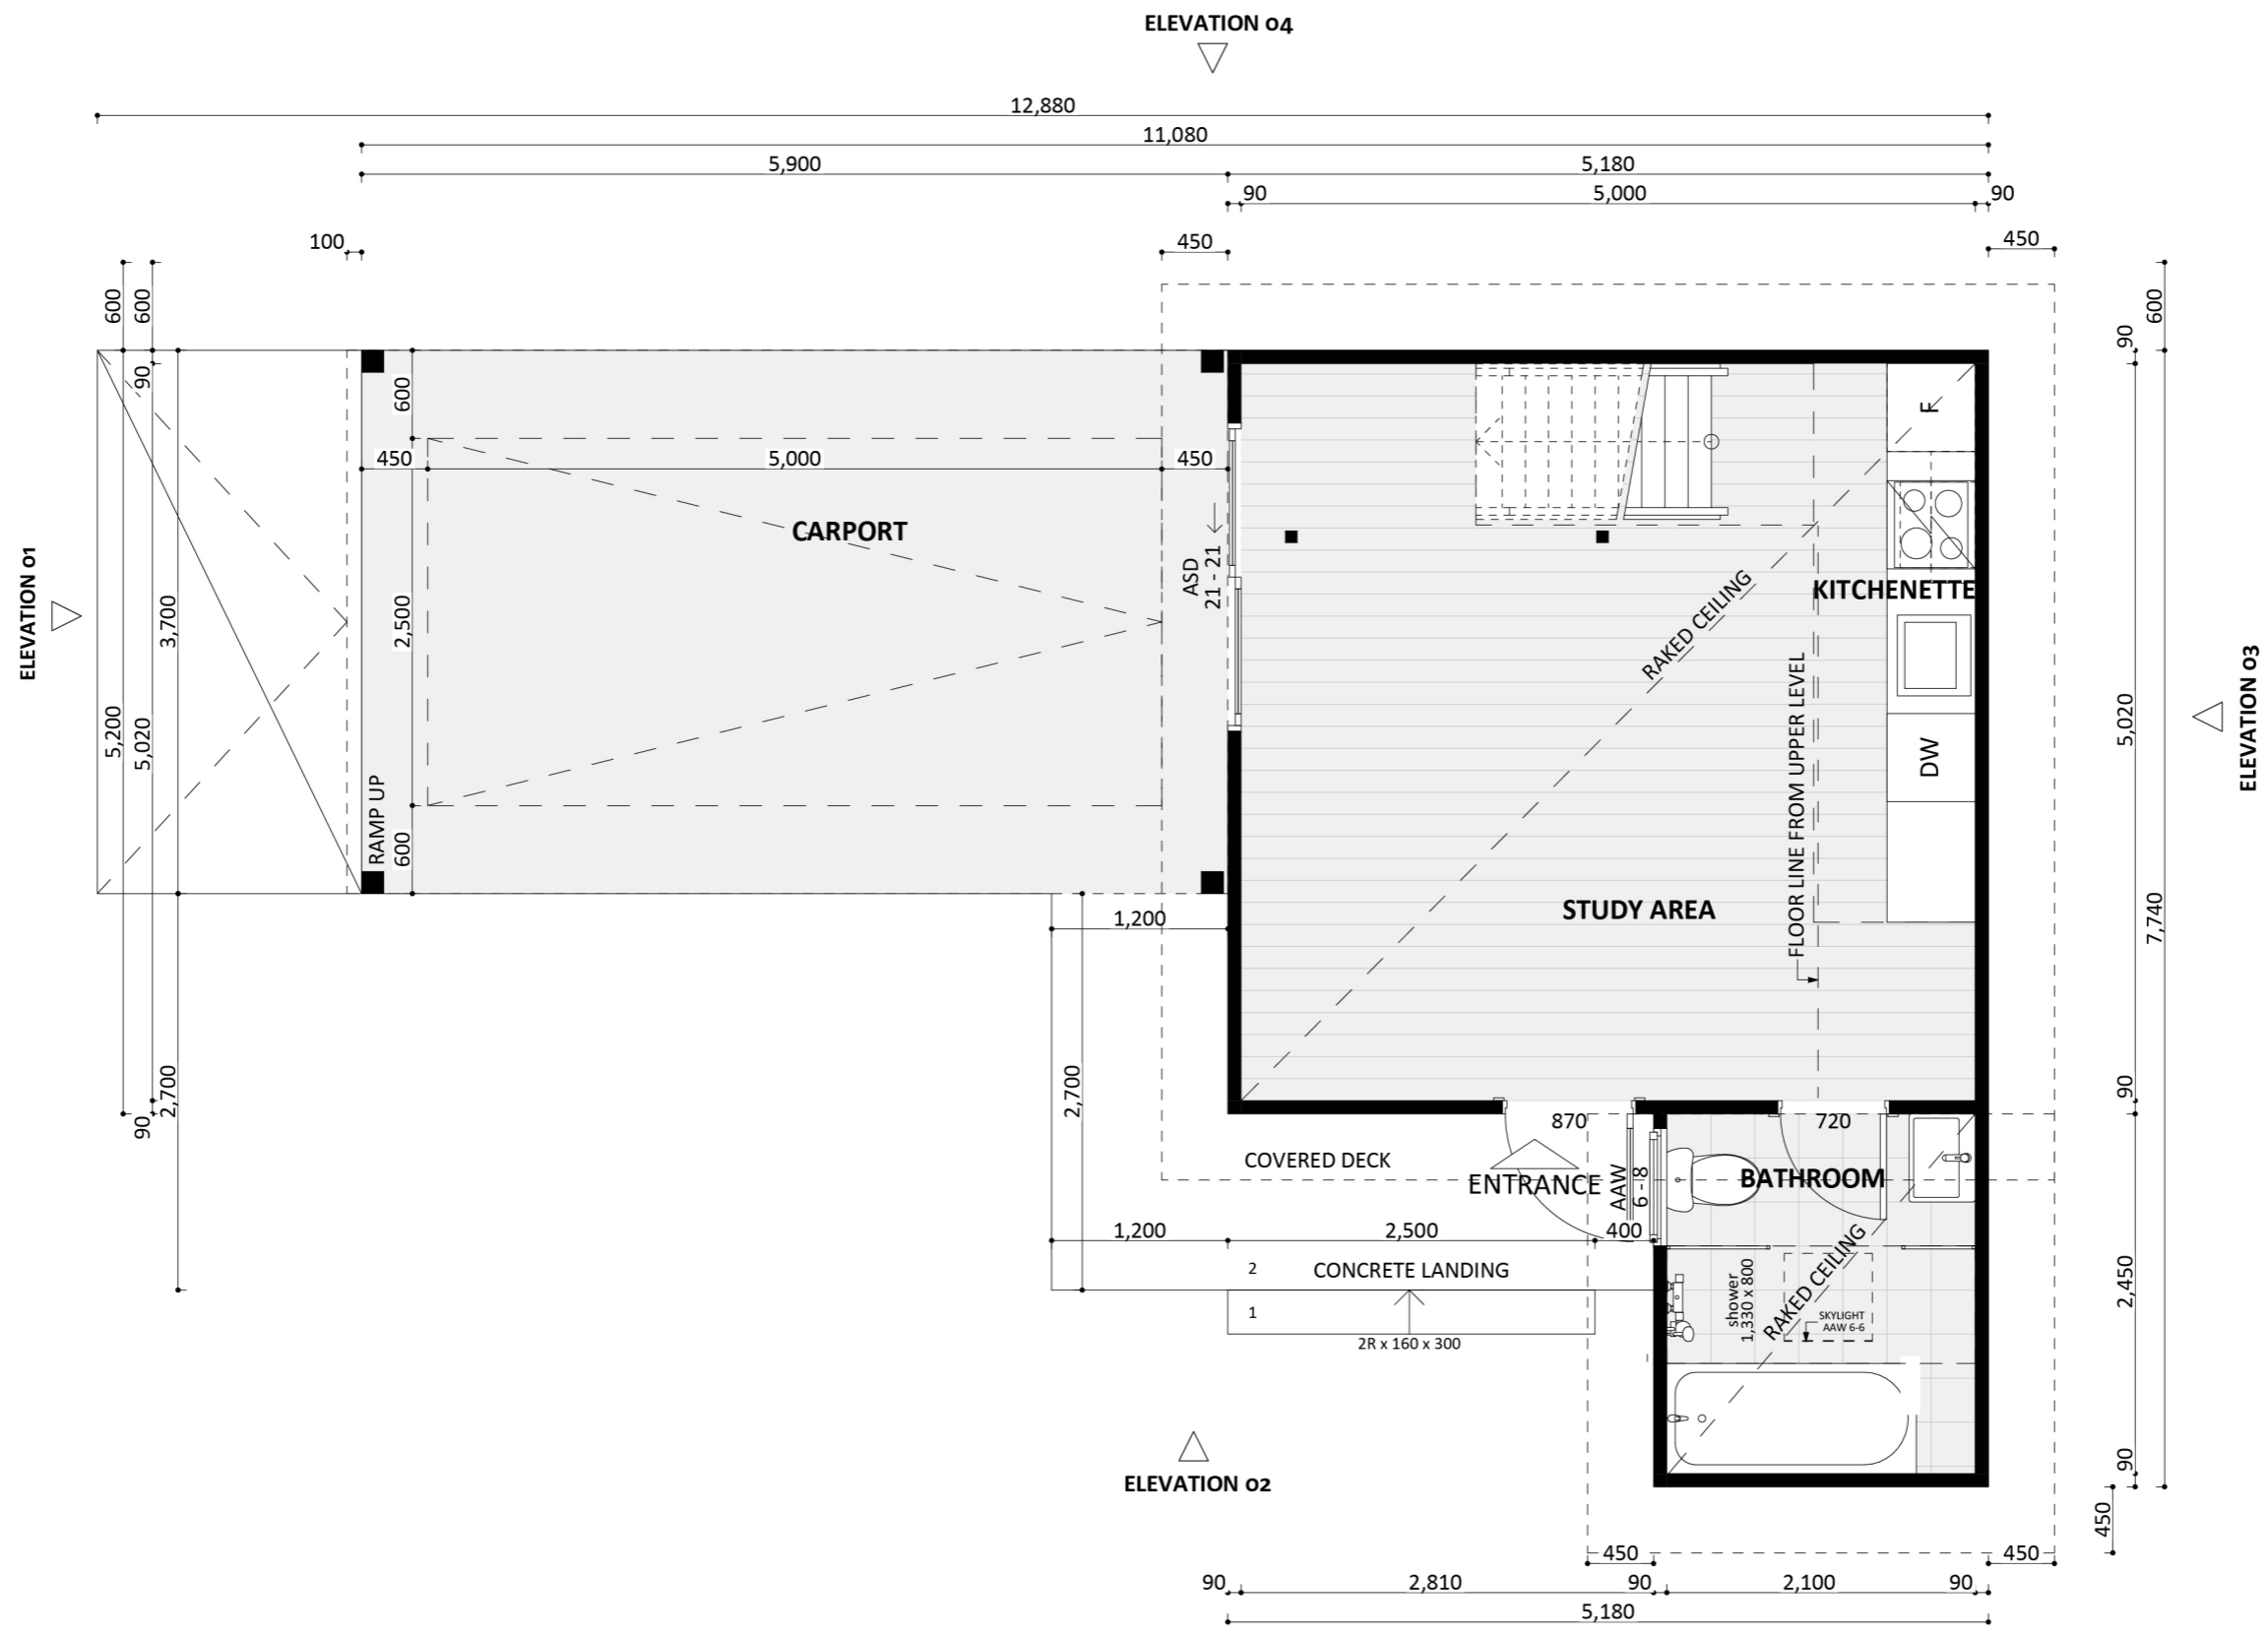

93

ACT Building Lic: 2012767

CANBERRA
GRANNY FLAT
BUILDERS

Wood Panel Smooth 1200mm
Colour: Walnut

Colorbond Roof Covering
Colour: Shale Grey

Aluminium Window and Door Frames
Colour: Shale Grey

Concrete Punching Finish

An elevation is the height of the structure from ground level to the height of the roof.

ELEVATION 01

ELEVATION 02

An elevation is the height of the structure from ground level to the height of the roof.