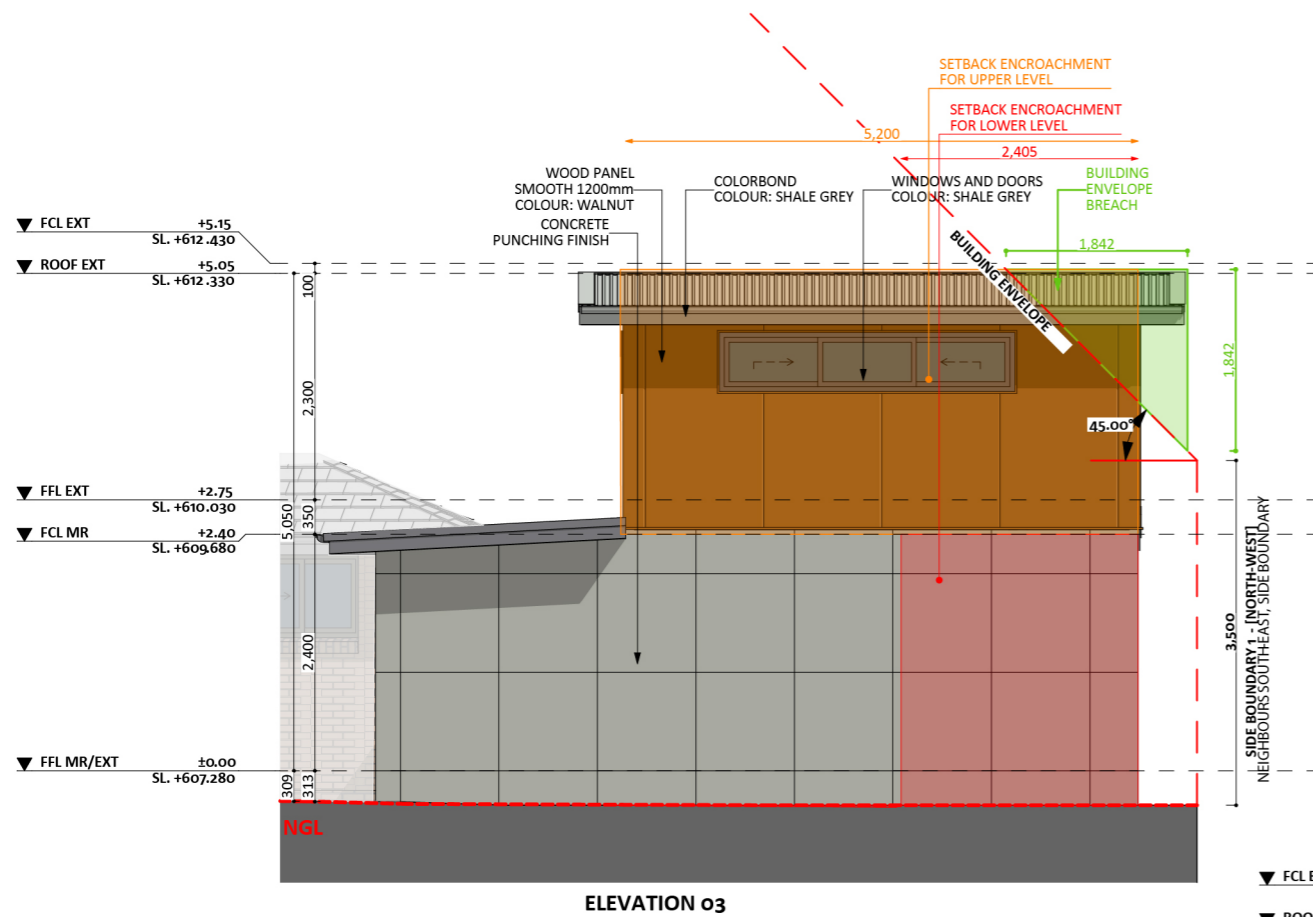

93

ACT Building Lic: 2012767

CANBERRA
GRANNY FLAT
BUILDERS

Wood Panel Smooth 1200mm
Colour: Walnut

Colorbond Roof Covering
Colour: Shale Grey

Aluminium Window and Door Frames
Colour: Shale Grey

Concrete Punching Finish

An elevation is the height of the structure from ground level to the height of the roof.

ELEVATION 01

ELEVATION 02

An elevation is the height of the structure from ground level to the height of the roof.