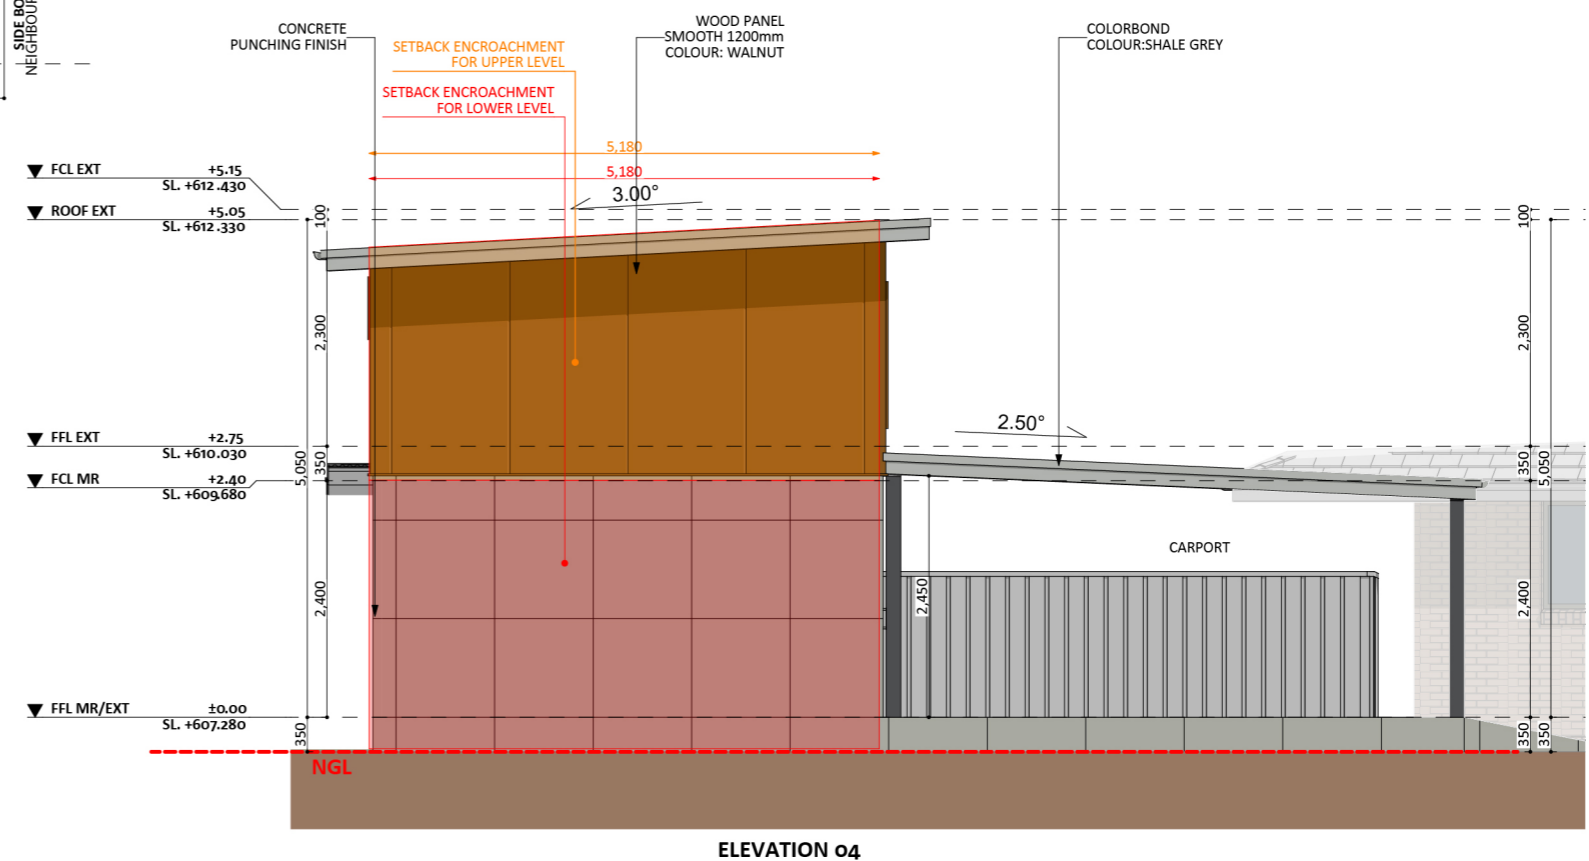

93

ACT Building Lic: 2012767

CANBERRA
GRANNY FLAT
BUILDERS

Wood Panel Smooth 1200mm
Colour: Walnut

Colorbond Roof Covering
Colour: Shale Grey

Aluminium Window and Door Frames
Colour: Shale Grey

Concrete Punching Finish

An elevation is the height of the structure from ground level to the height of the roof.

ELEVATION 01

ELEVATION 02

An elevation is the height of the structure from ground level to the height of the roof.