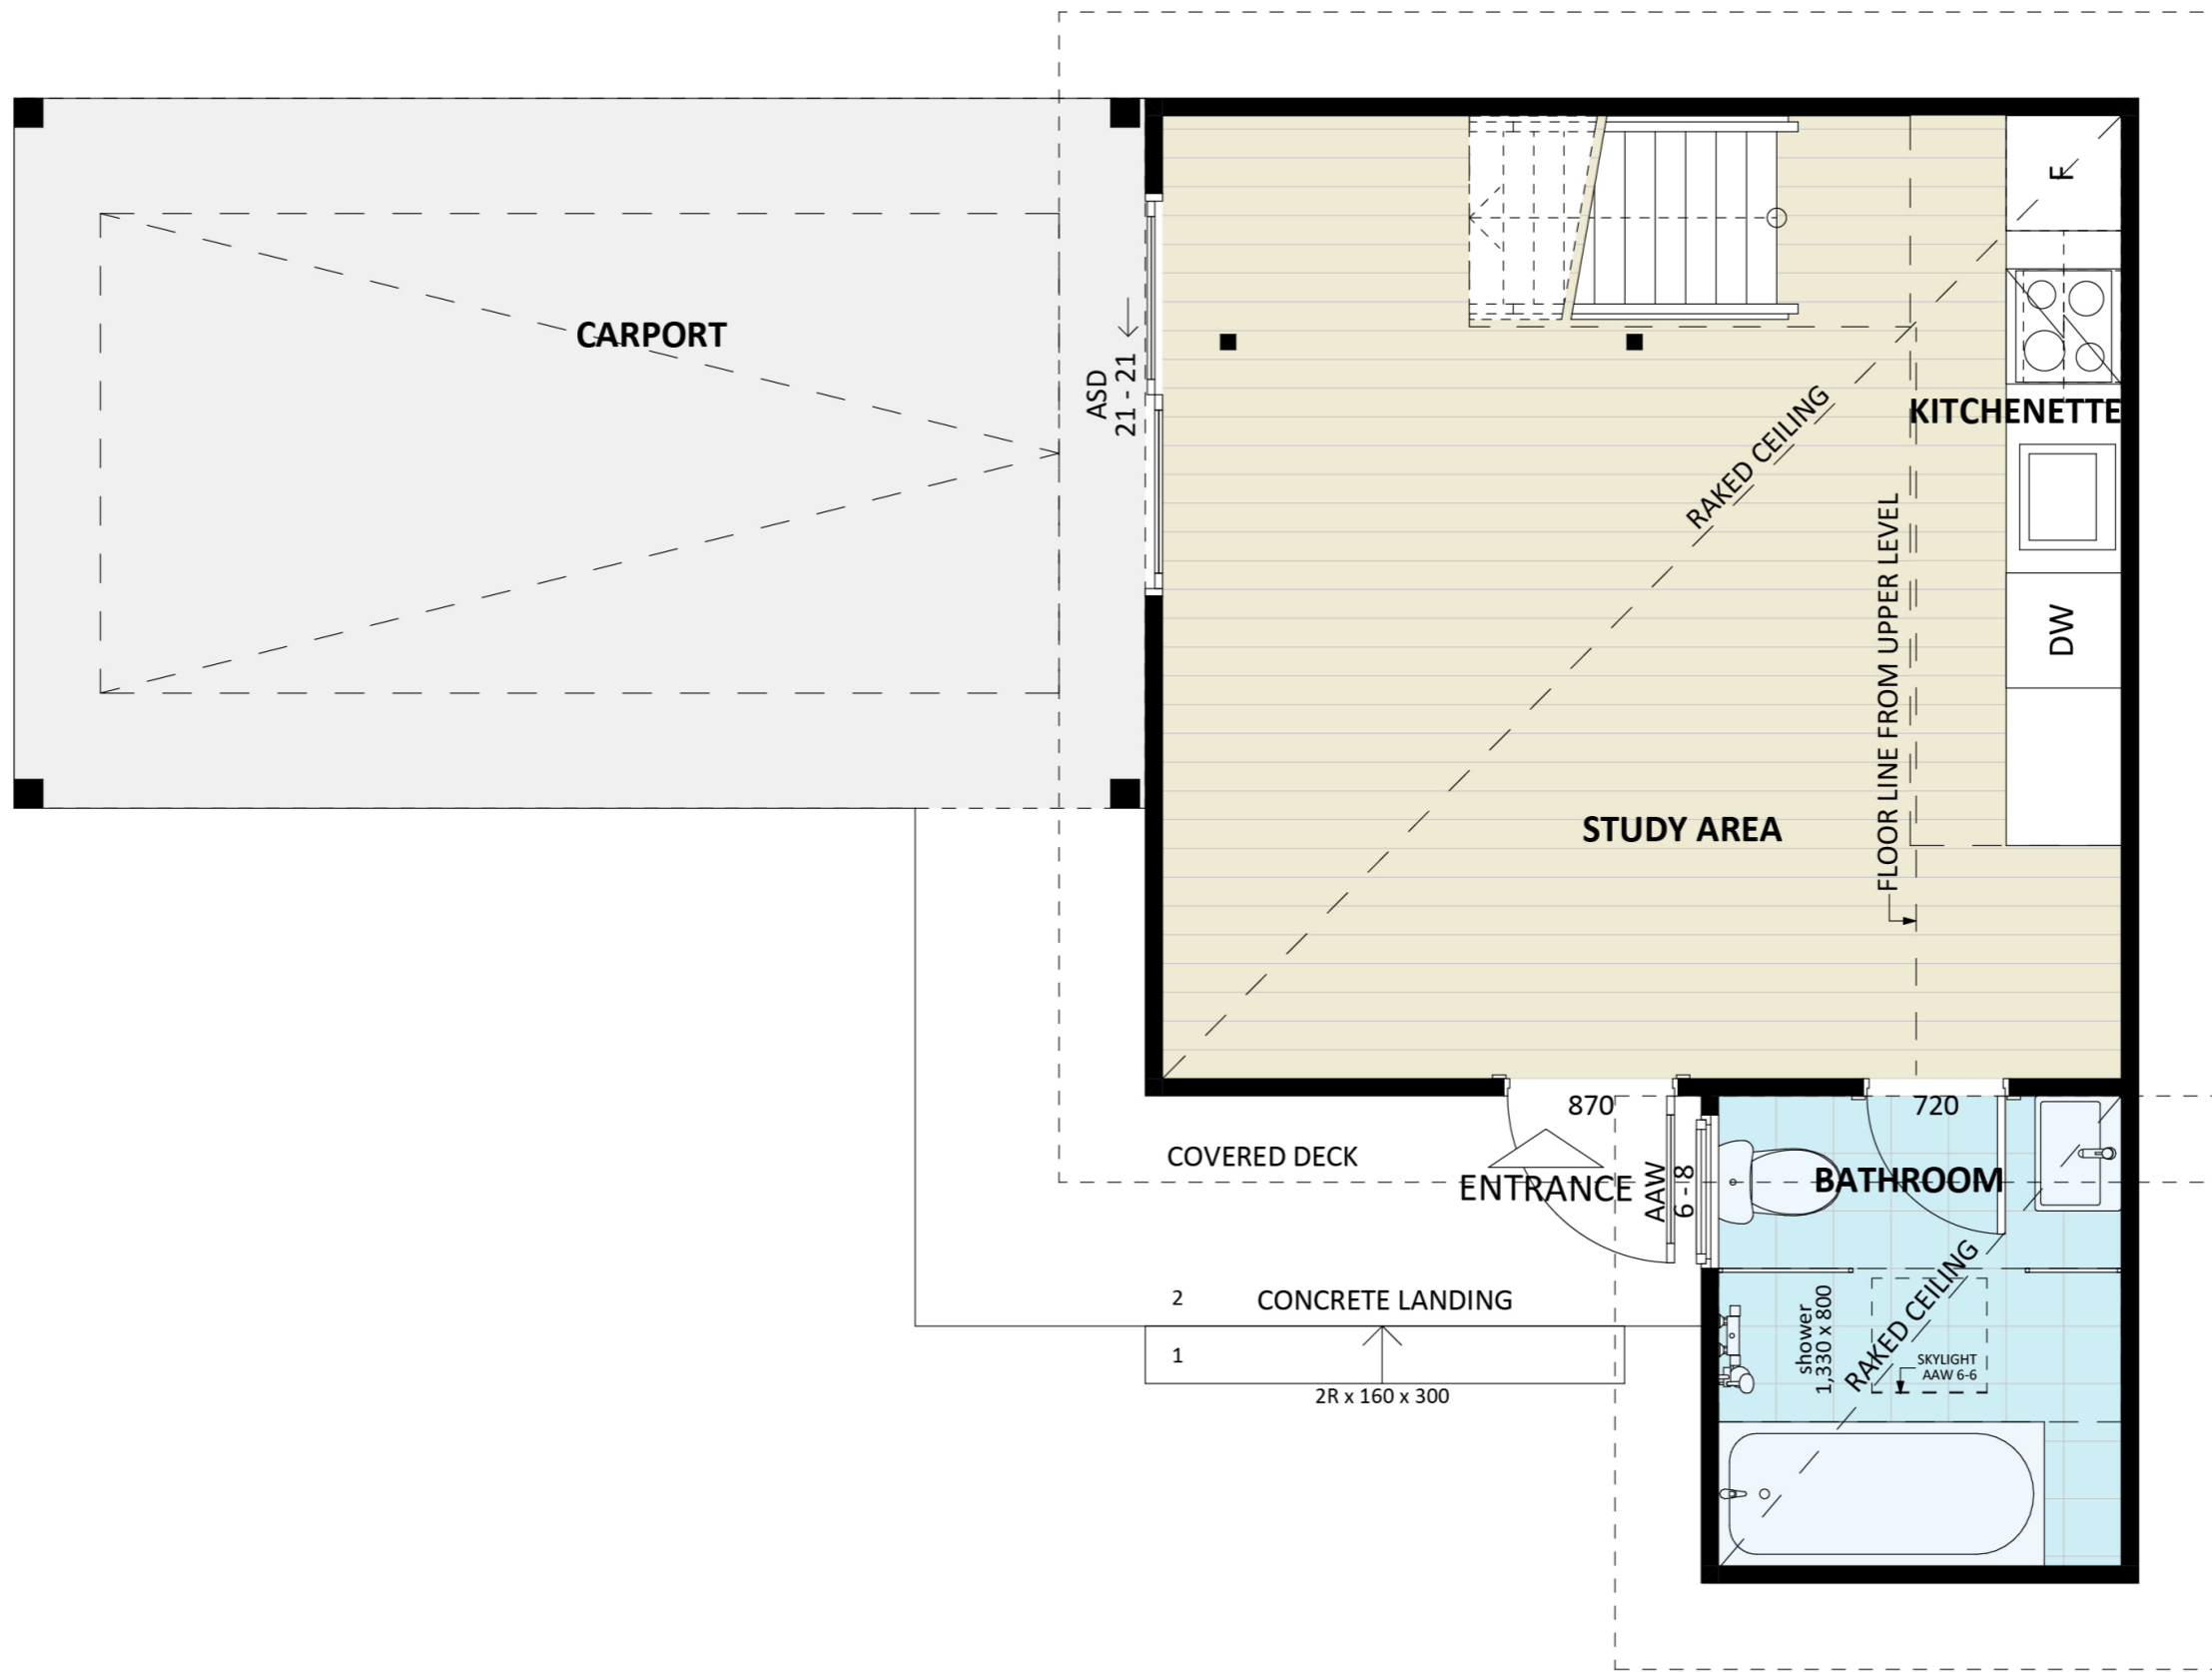

93

ACT Building Lic: 2012767

CANBERRA
GRANNY FLAT
BUILDERS

Wood Panel Smooth 1200mm
Colour: Walnut

Colorbond Roof Covering
Colour: Shale Grey

Aluminium Window and Door Frames
Colour: Shale Grey

Concrete Punching Finish

An elevation is the height of the structure from ground level to the height of the roof.

ELEVATION 01

ELEVATION 02

An elevation is the height of the structure from ground level to the height of the roof.