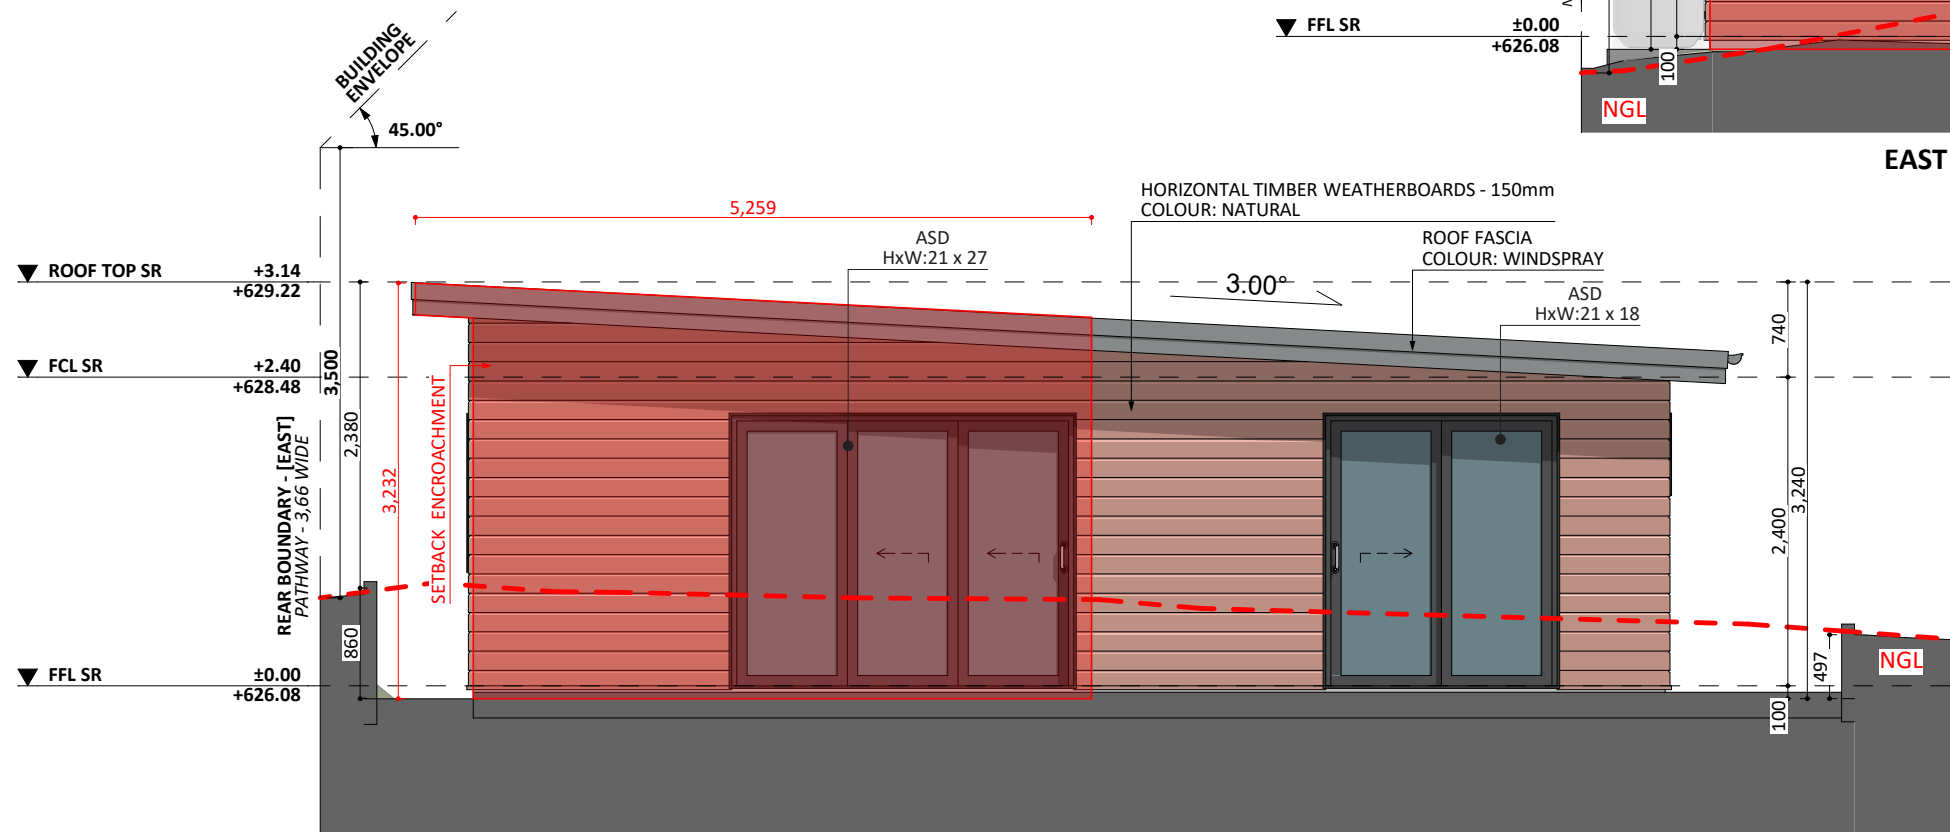

148

ACT Building Lic: 2012767

CANBERRA
GRANNY FLAT
BUILDERS

An elevation is the height of the structure from ground level to the height of the roof.

An elevation is the height of the structure from ground level to the height of the roof.

WEST ELEV. - SR

SOUTH ELEV. - SR

 **CANBERRA
GRANNY FLAT
BUILDERS**

canberragrannyflatbuilders.com.au

 info@cgfb.com.au

 1300 979 658

ACT Building Lic: 2012767