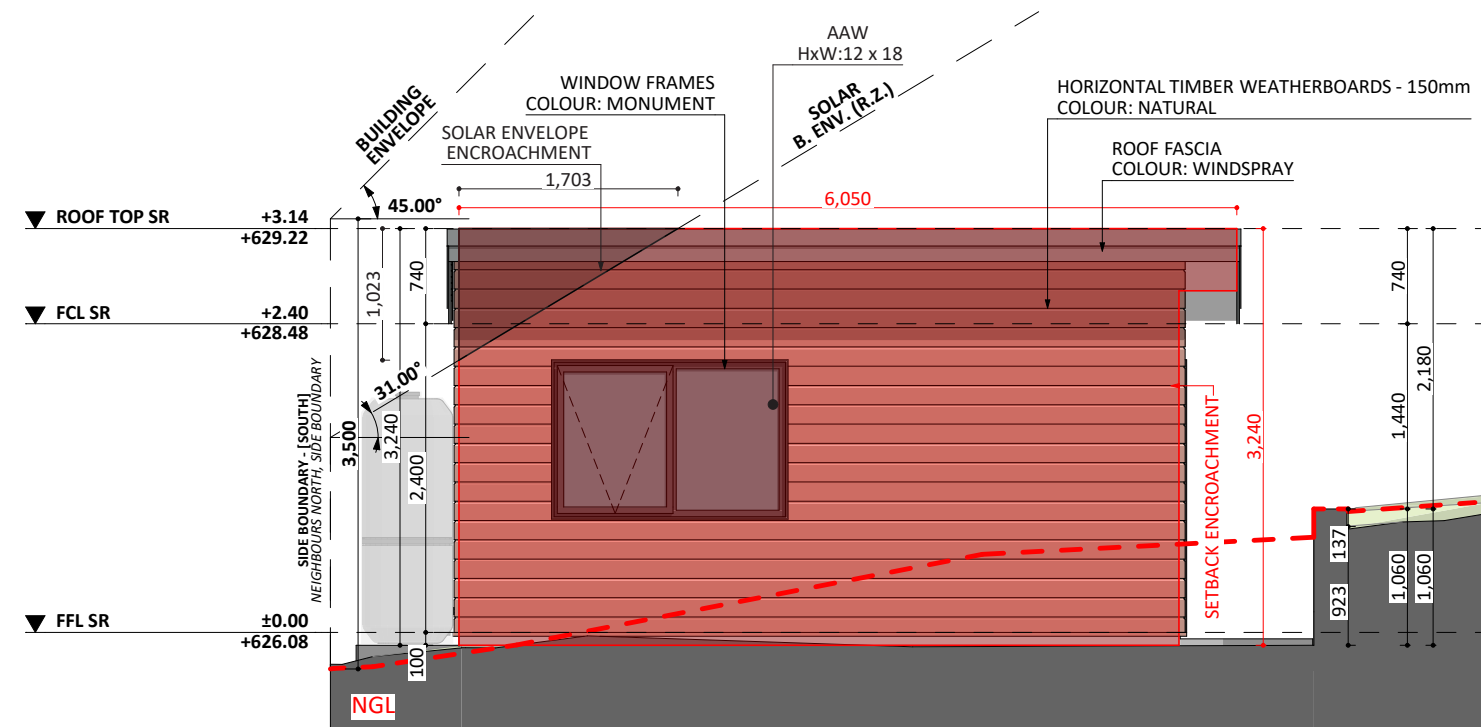

148

ACT Building Lic: 2012767

CANBERRA
GRANNY FLAT
BUILDERS

An elevation is the height of the structure from ground level to the height of the roof.

An elevation is the height of the structure from ground level to the height of the roof.

WEST ELEV. - SR

SOUTH ELEV. - SR

 **CANBERRA
GRANNY FLAT
BUILDERS**

canberragrannyflatbuilders.com.au

 info@cgfb.com.au

 1300 979 658

ACT Building Lic: 2012767