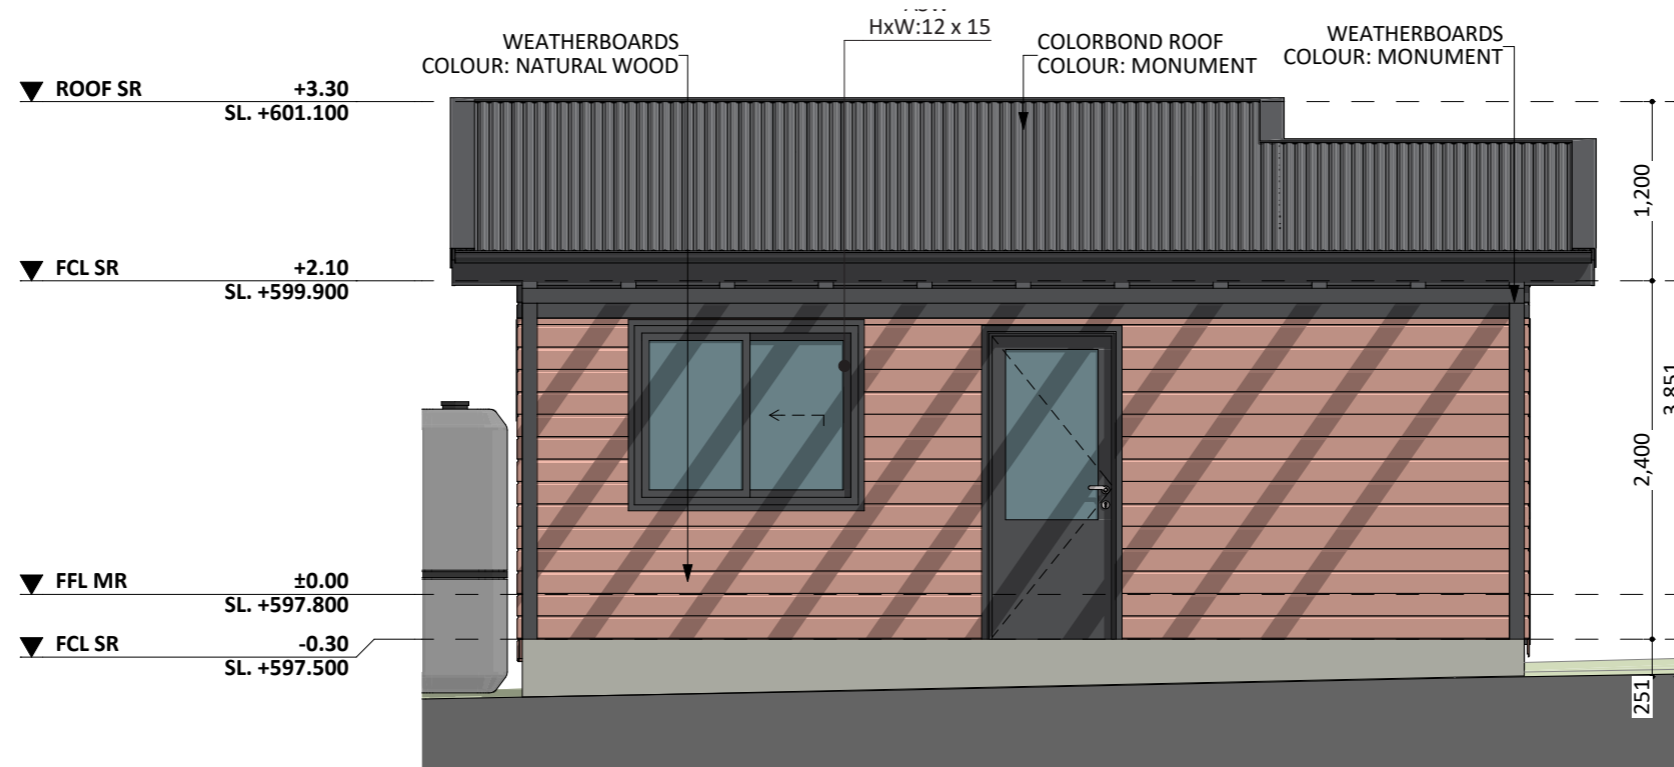

224

ACT Building Lic: 2012767

**CANBERRA**  
**GRANNY FLAT**  
**BUILDERS**

Weatherboard Cladding  
Colour: Monument

Colorbond Roofing and Gutters  
Colour: Monument

Weatherboard Cladding  
Colour: Natural Wood

Aluminium Window and Door Frames  
Colour: Monument

An elevation is the height of the structure from ground level to the height of the roof.

**EAST ELEV.**

**SOUTH ELEV.**

An elevation is the height of the structure from ground level to the height of the roof.

**WEST ELEV.**

**NORTH ELEV.**

**CANBERRA  
GRANNY FLAT  
BUILDERS**

[canberragrannyflatbuilders.com.au](http://canberragrannyflatbuilders.com.au)

 [info@cgfb.com.au](mailto:info@cgfb.com.au)

 1300 979 658