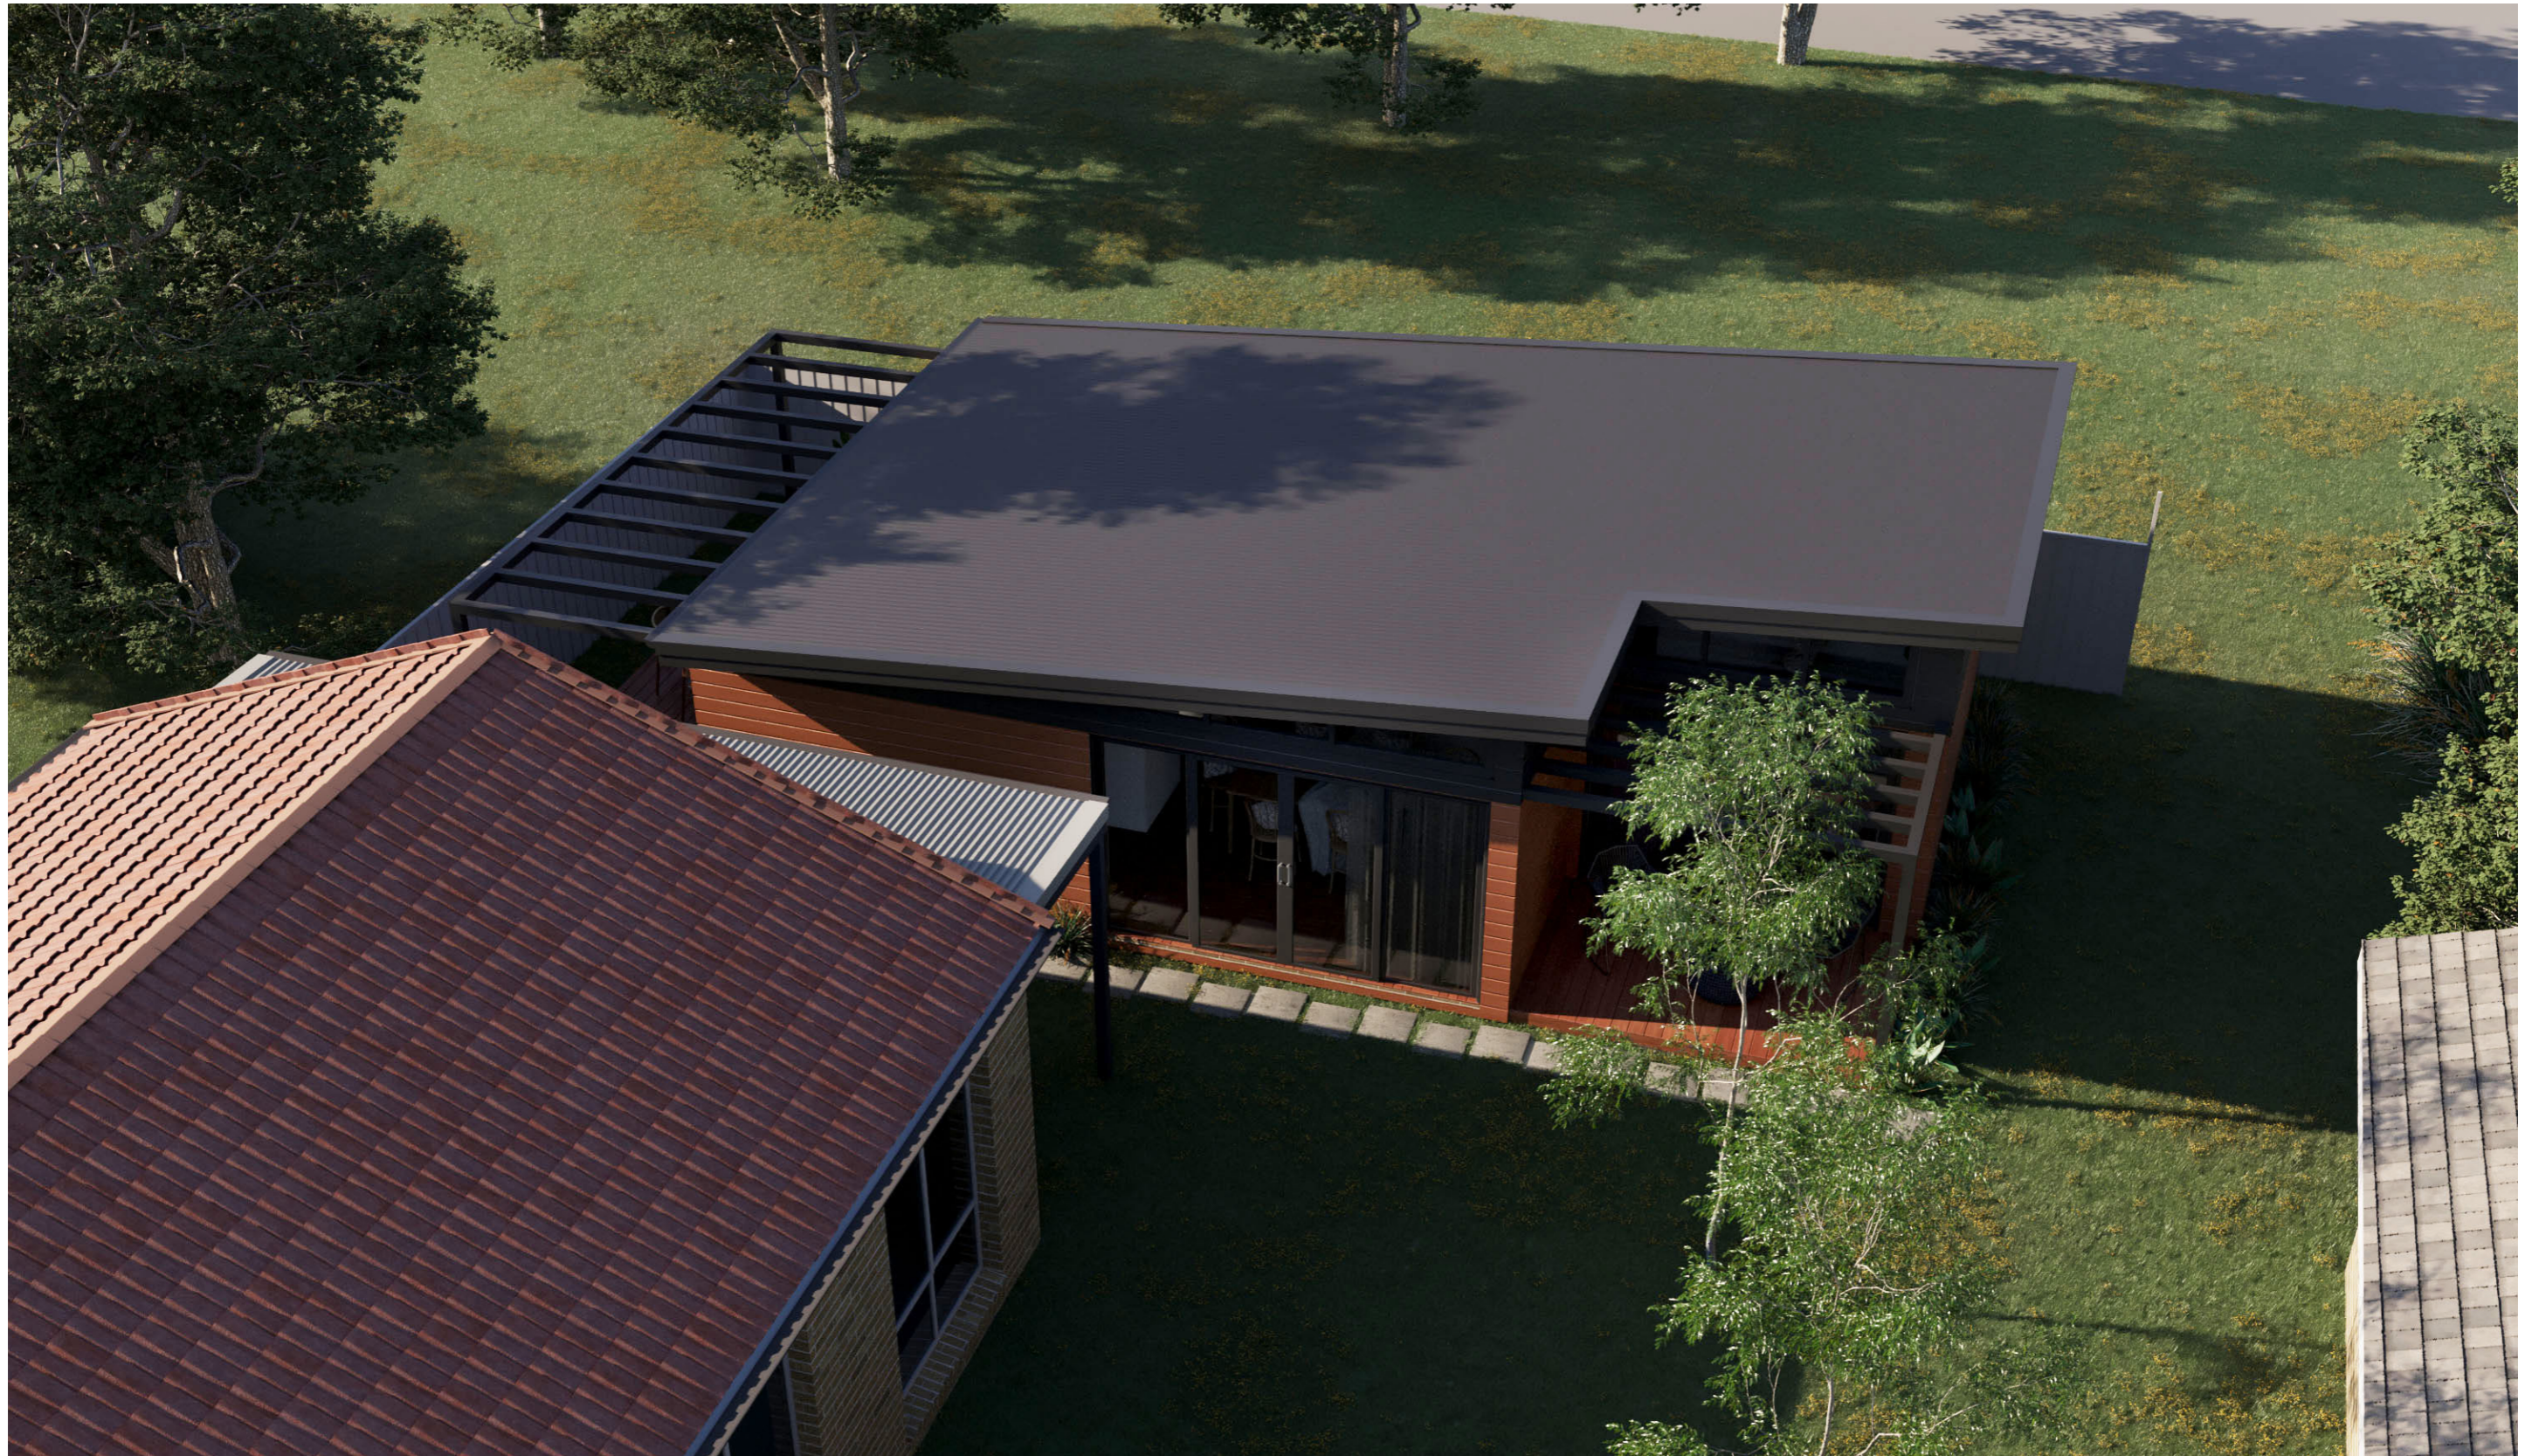

224

ACT Building Lic: 2012767

**CANBERRA**  
**GRANNY FLAT**  
**BUILDERS**

Weatherboard Cladding  
Colour: Monument

Colorbond Roofing and Gutters  
Colour: Monument

Weatherboard Cladding  
Colour: Natural Wood

Aluminium Window and Door Frames  
Colour: Monument

An elevation is the height of the structure from ground level to the height of the roof.

**EAST ELEV.**

**SOUTH ELEV.**

An elevation is the height of the structure from ground level to the height of the roof.