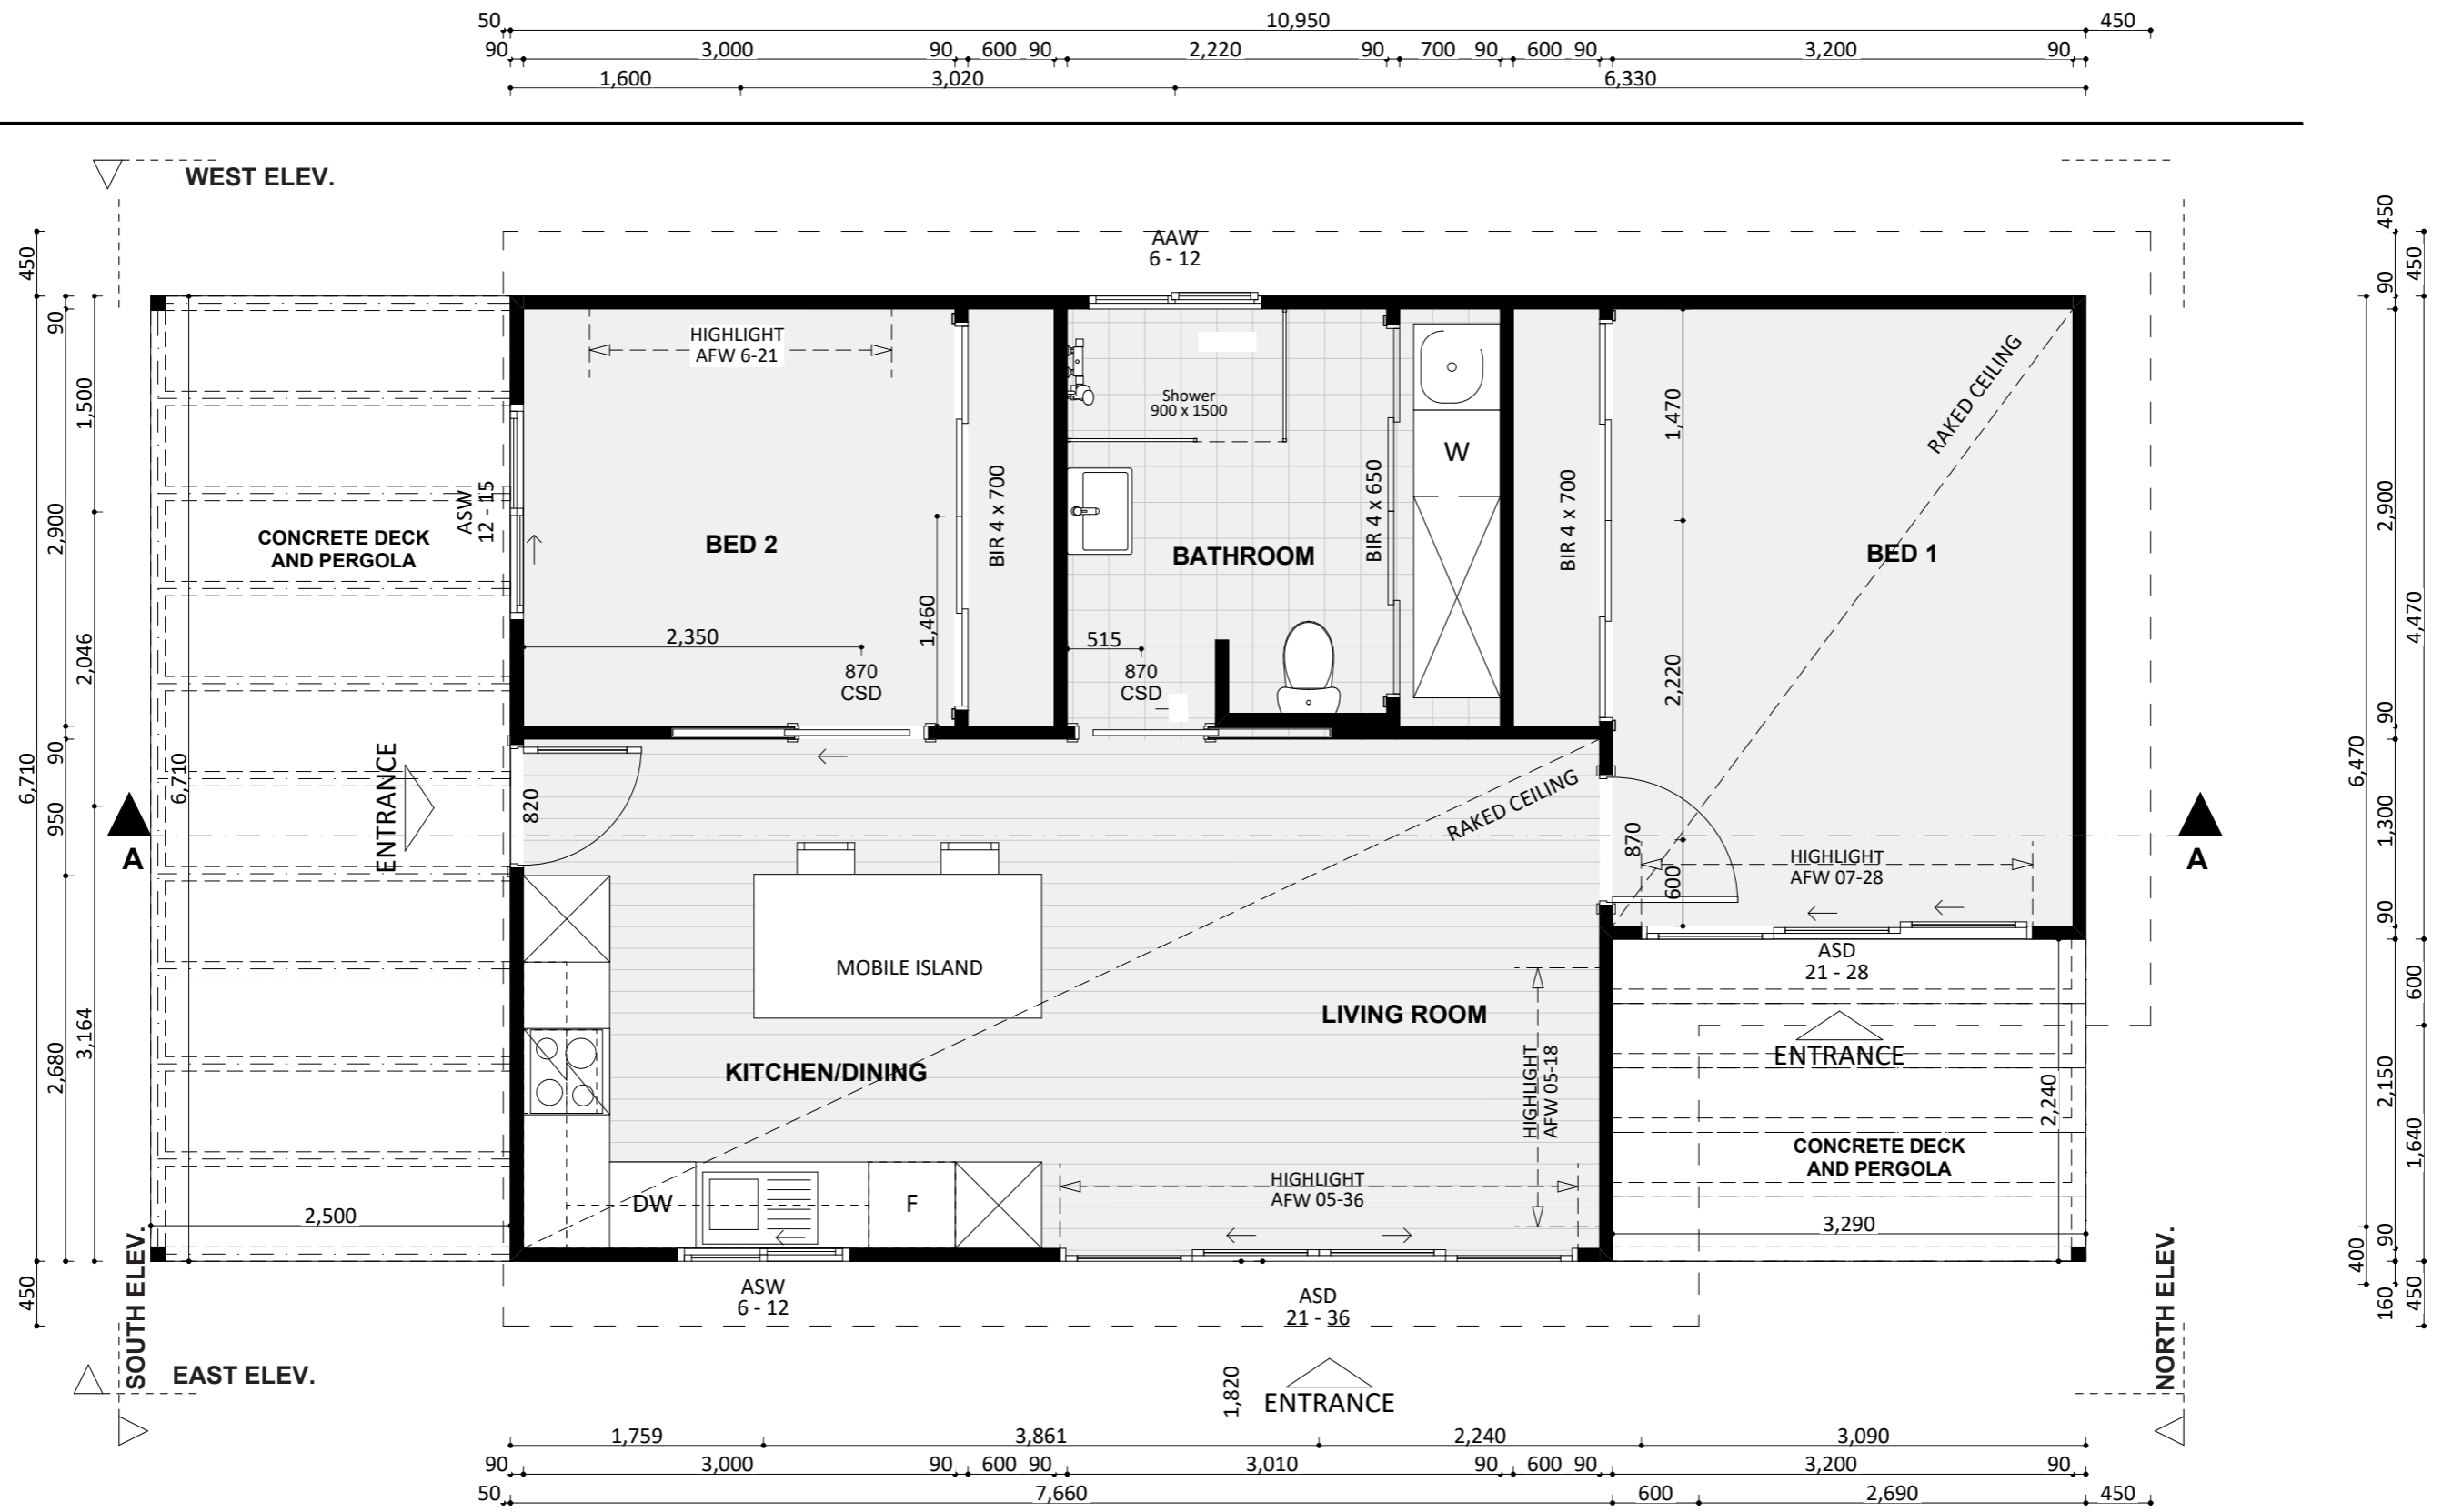

224

ACT Building Lic: 2012767

**CANBERRA**  
**GRANNY FLAT**  
**BUILDERS**

Weatherboard Cladding  
Colour: Monument

Colorbond Roofing and Gutters  
Colour: Monument

Weatherboard Cladding  
Colour: Natural Wood

Aluminium Window and Door Frames  
Colour: Monument

An elevation is the height of the structure from ground level to the height of the roof.

**EAST ELEV.**

**SOUTH ELEV.**

An elevation is the height of the structure from ground level to the height of the roof.