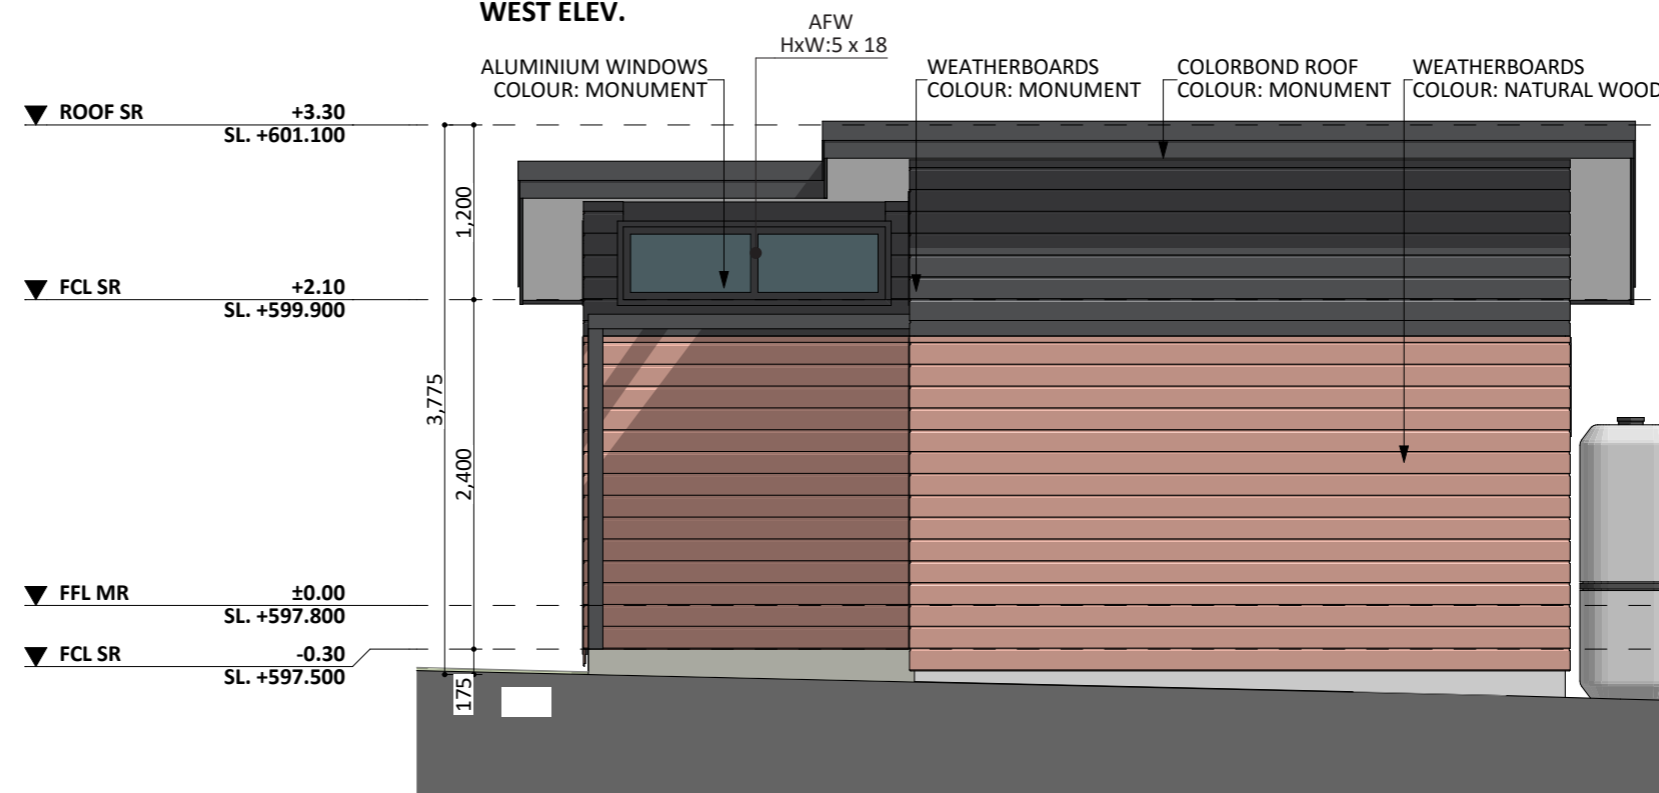

NORTH ELEV.