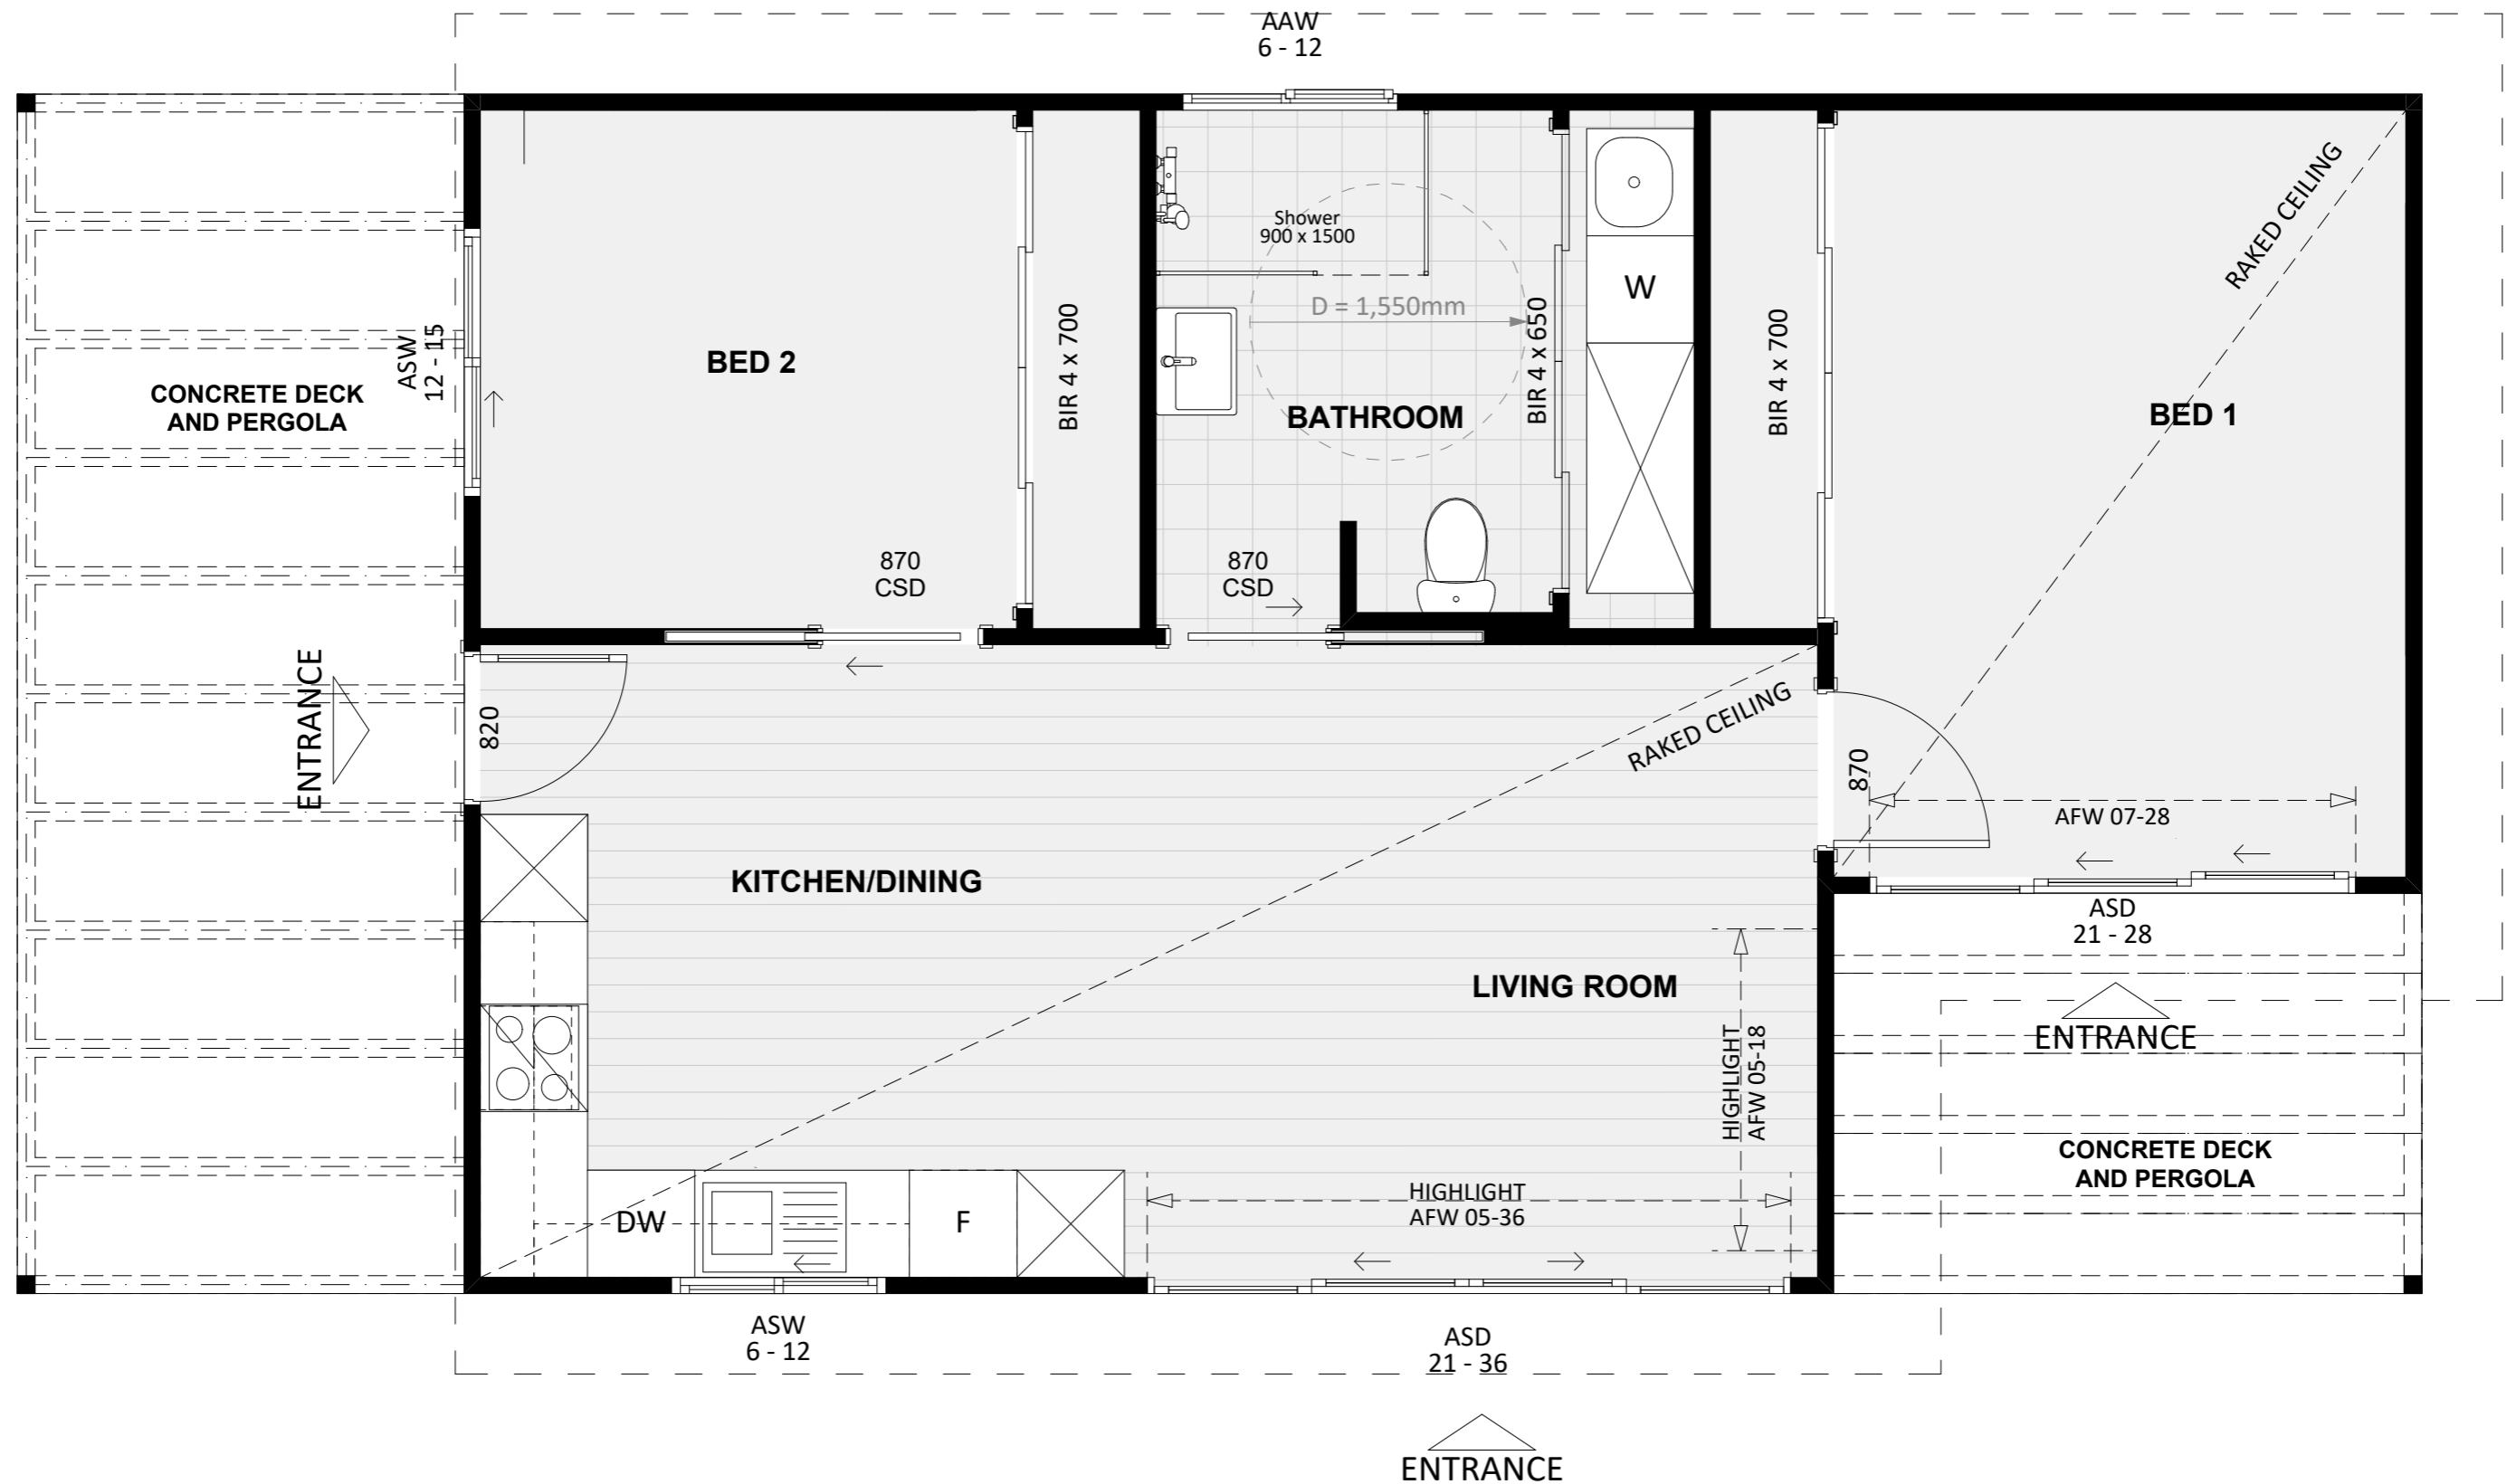

224

ACT Building Lic: 2012767

**CANBERRA**  
**GRANNY FLAT**  
**BUILDERS**

Weatherboard Cladding  
Colour: Monument

Colorbond Roofing and Gutters  
Colour: Monument

Weatherboard Cladding  
Colour: Natural Wood

Aluminium Window and Door Frames  
Colour: Monument

An elevation is the height of the structure from ground level to the height of the roof.

**EAST ELEV.**

**SOUTH ELEV.**

An elevation is the height of the structure from ground level to the height of the roof.