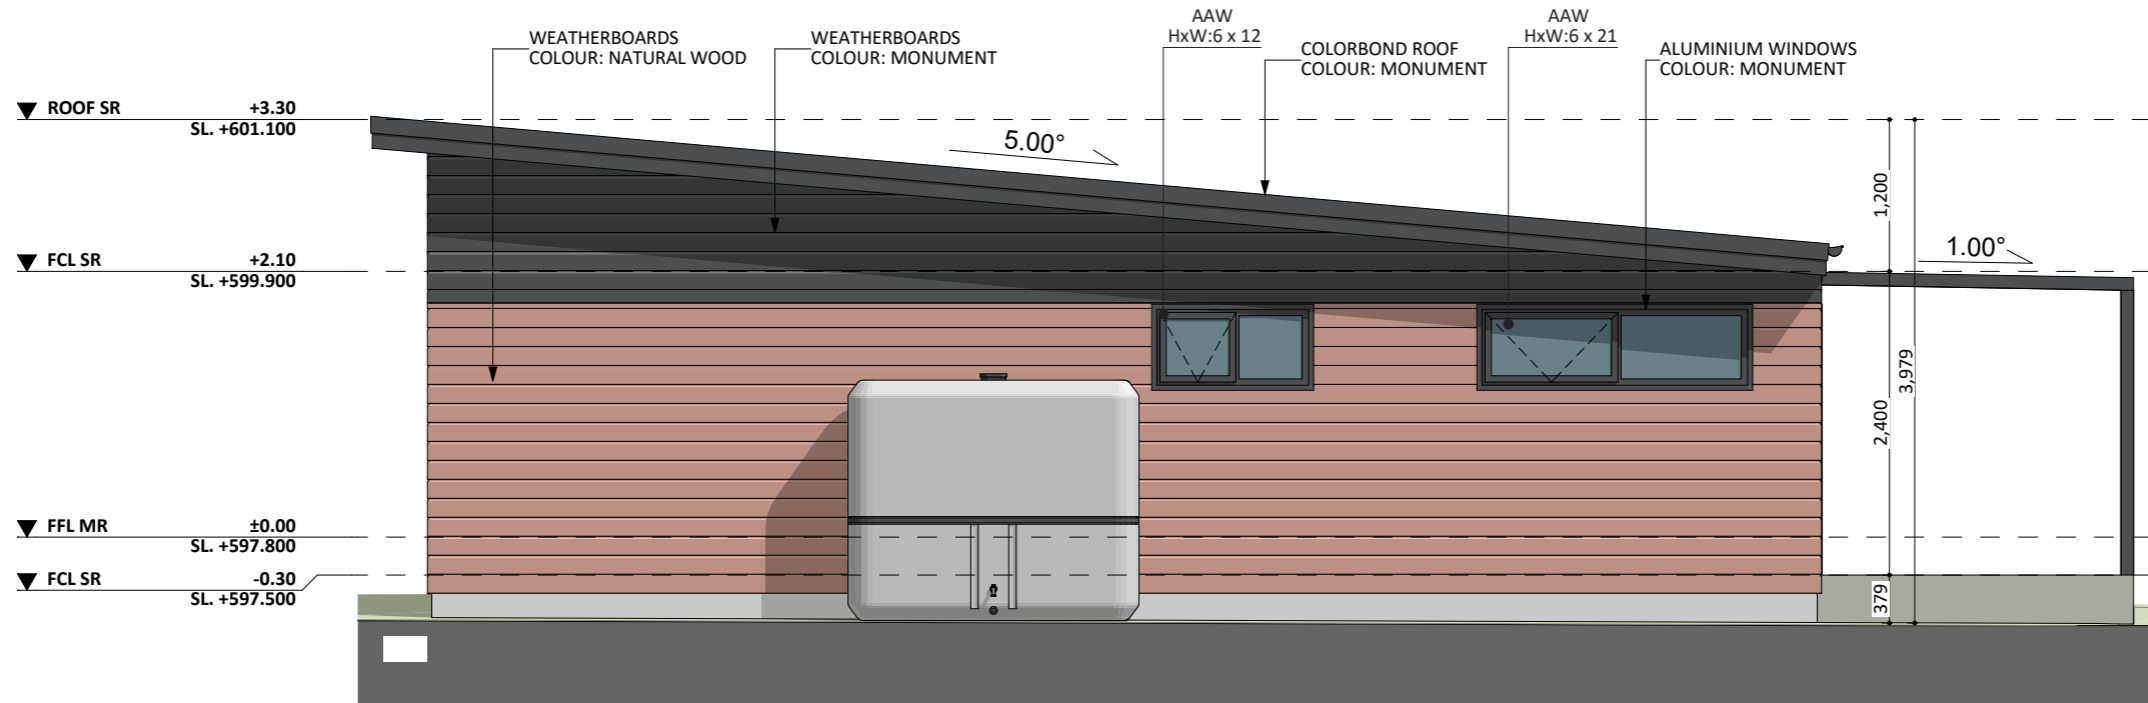

224

ACT Building Lic: 2012767

**CANBERRA**  
**GRANNY FLAT**  
**BUILDERS**

Weatherboard Cladding  
Colour: Monument

Colorbond Roofing and Gutters  
Colour: Monument

Weatherboard Cladding  
Colour: Natural Wood

Aluminium Window and Door Frames  
Colour: Monument

An elevation is the height of the structure from ground level to the height of the roof.

**EAST ELEV.**

**SOUTH ELEV.**

An elevation is the height of the structure from ground level to the height of the roof.

**WEST ELEV.**

**NORTH ELEV.**

**CANBERRA  
GRANNY FLAT  
BUILDERS**

[canberragrannyflatbuilders.com.au](http://canberragrannyflatbuilders.com.au)

 [info@cgfb.com.au](mailto:info@cgfb.com.au)

 1300 979 658