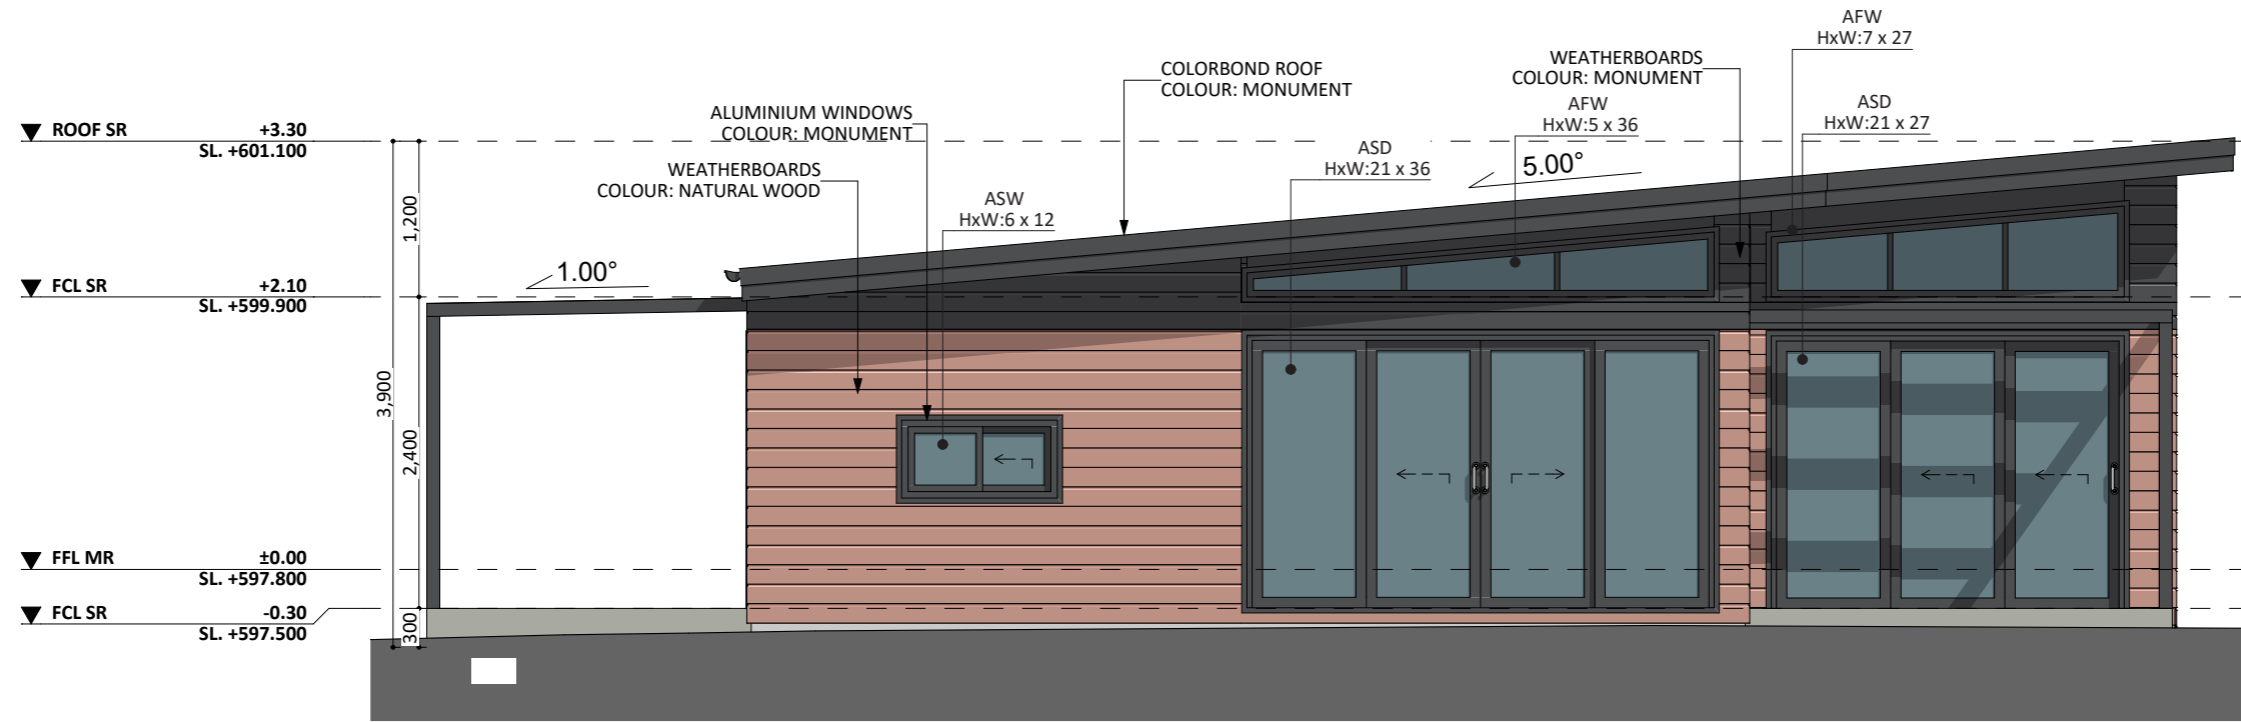

224

ACT Building Lic: 2012767

**CANBERRA**  
**GRANNY FLAT**  
**BUILDERS**

Weatherboard Cladding  
Colour: Monument

Colorbond Roofing and Gutters  
Colour: Monument

Weatherboard Cladding  
Colour: Natural Wood

Aluminium Window and Door Frames  
Colour: Monument

An elevation is the height of the structure from ground level to the height of the roof.

**EAST ELEV.**

**SOUTH ELEV.**

An elevation is the height of the structure from ground level to the height of the roof.