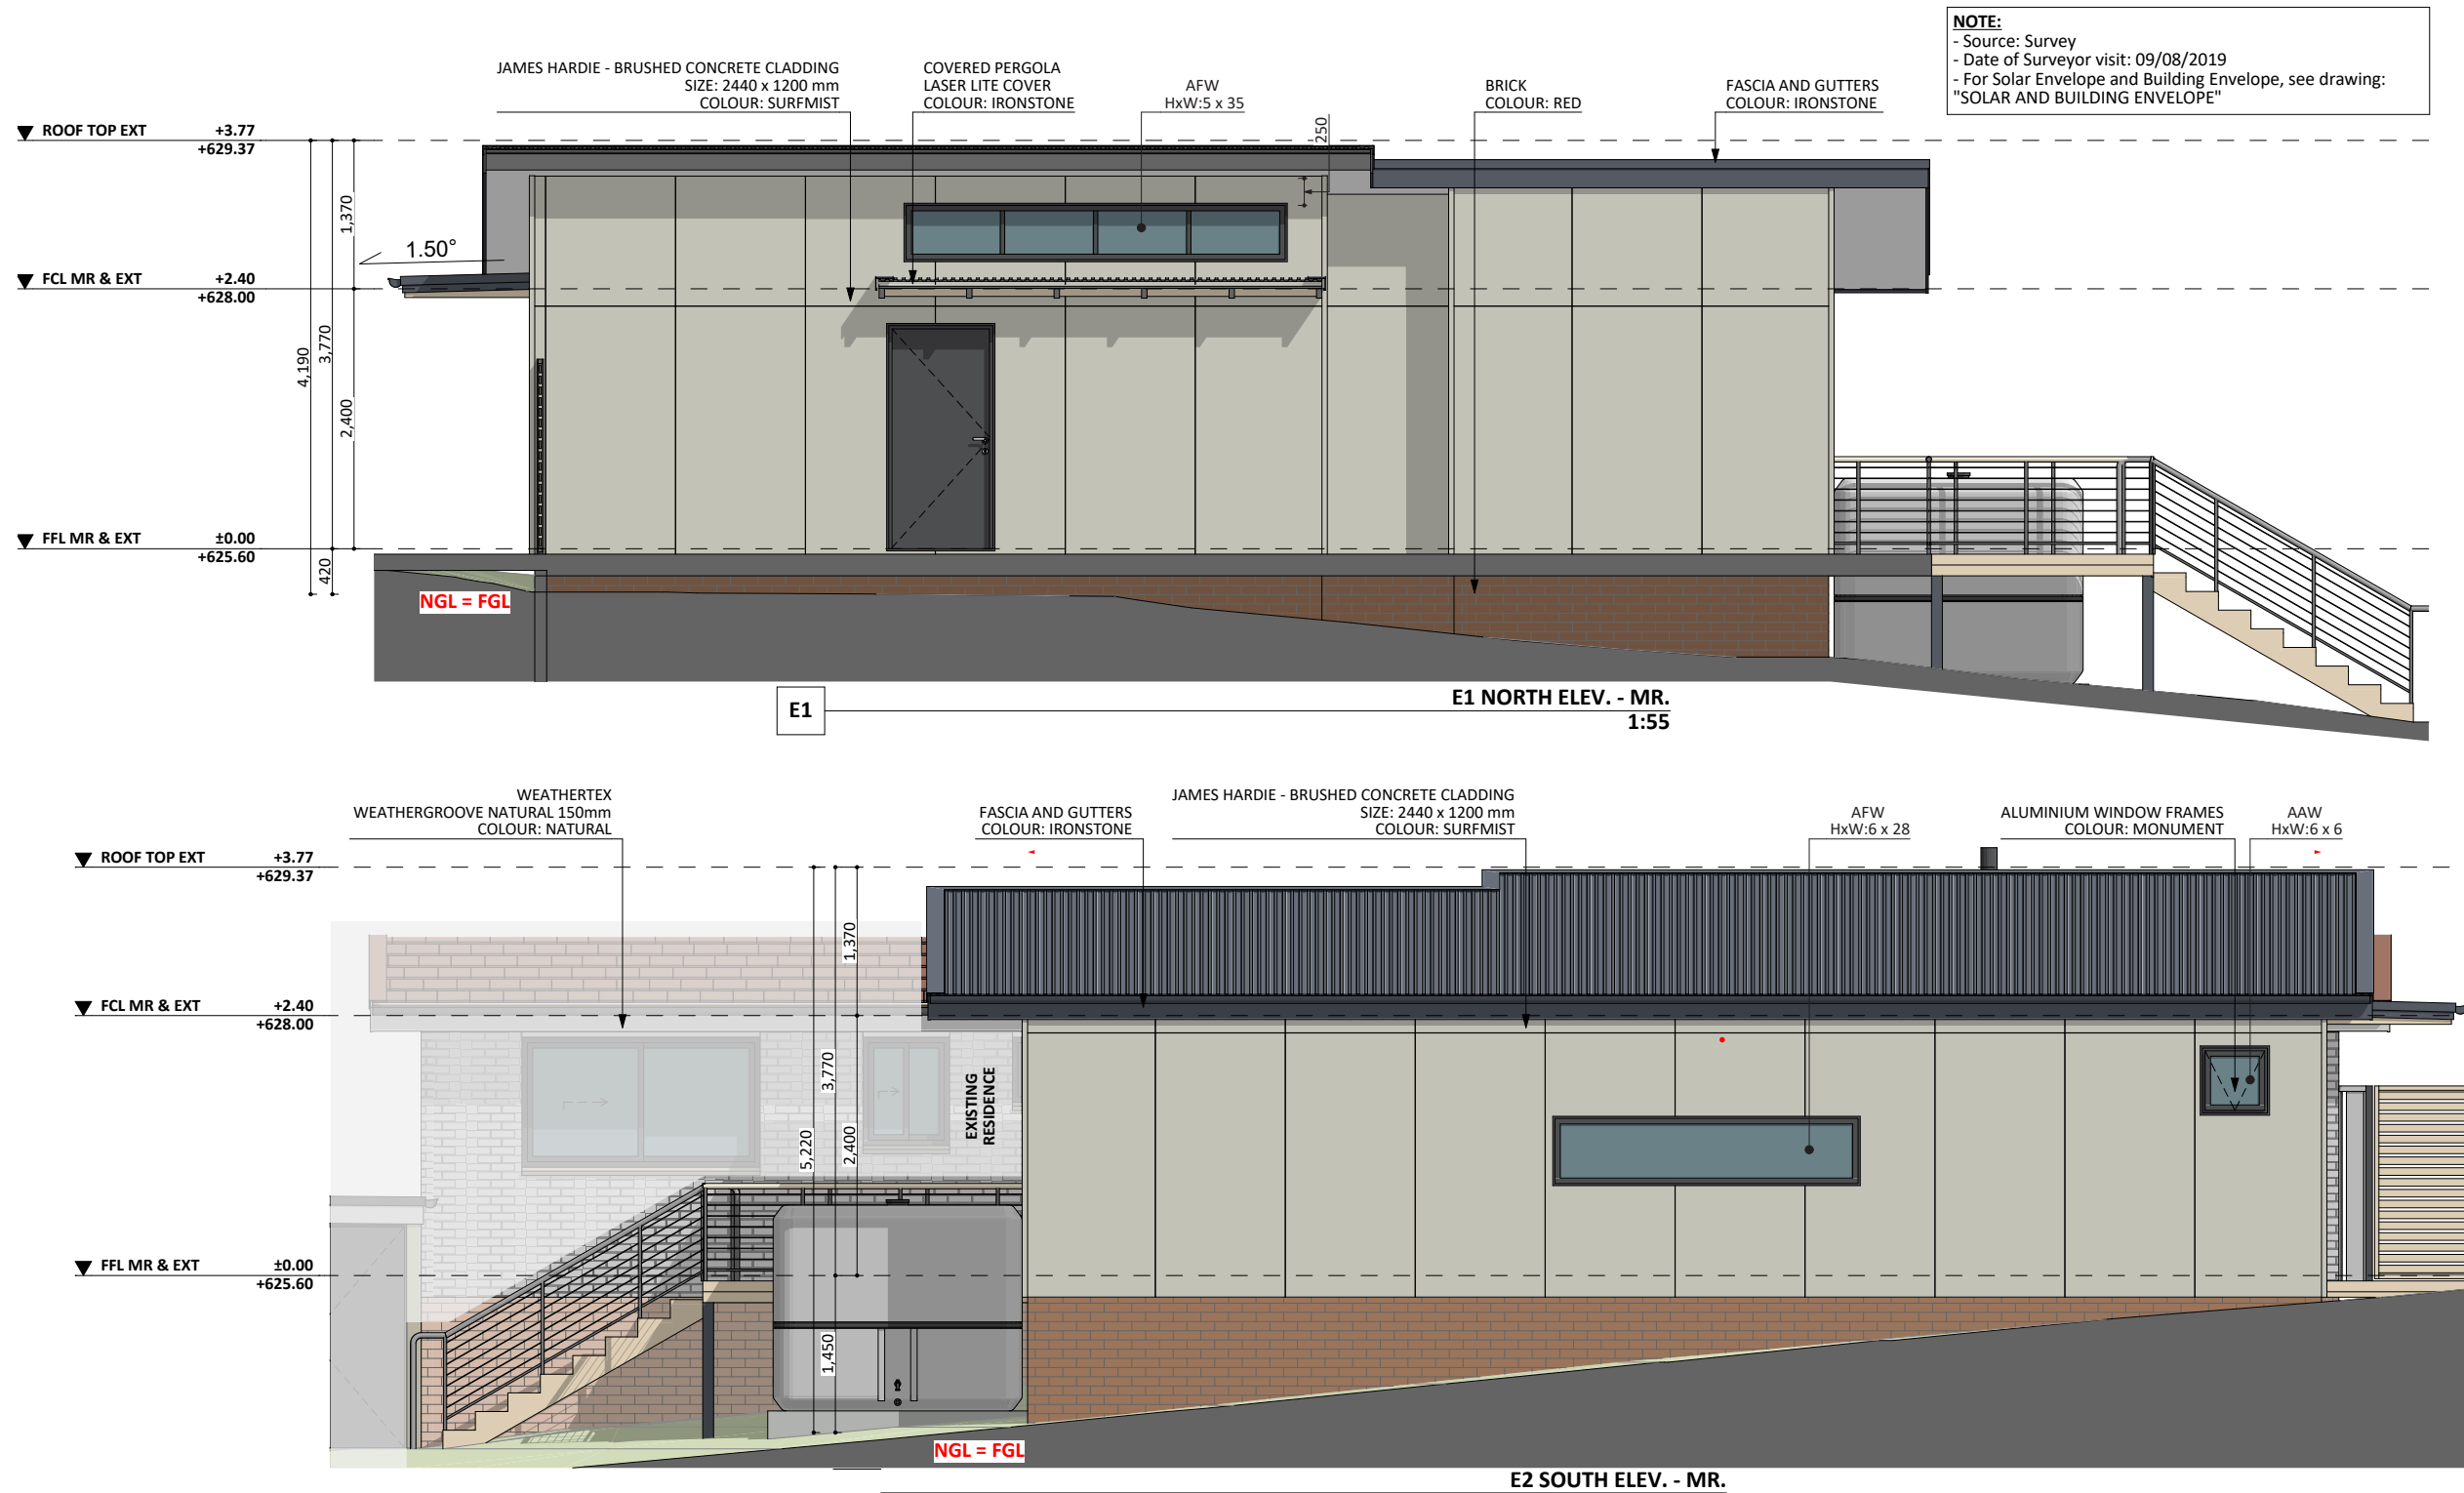

247

ACT Building Lic: 2472767

CANBERRA
GRANNY FLAT
BUILDERS

An elevation is the height of the structure from ground level to the height of the roof.

An elevation is the height of the structure from ground level to the height of the roof.

E3 WEST ELEV. - MR.
1:55

E4 EAST ELEV. - MR.

 **CANBERRA
GRANNY FLAT
BUILDERS**

canberragrannyflatbuilders.com.au

 info@cgfb.com.au

 1300 979 658

ACT Building Lic: 2012767