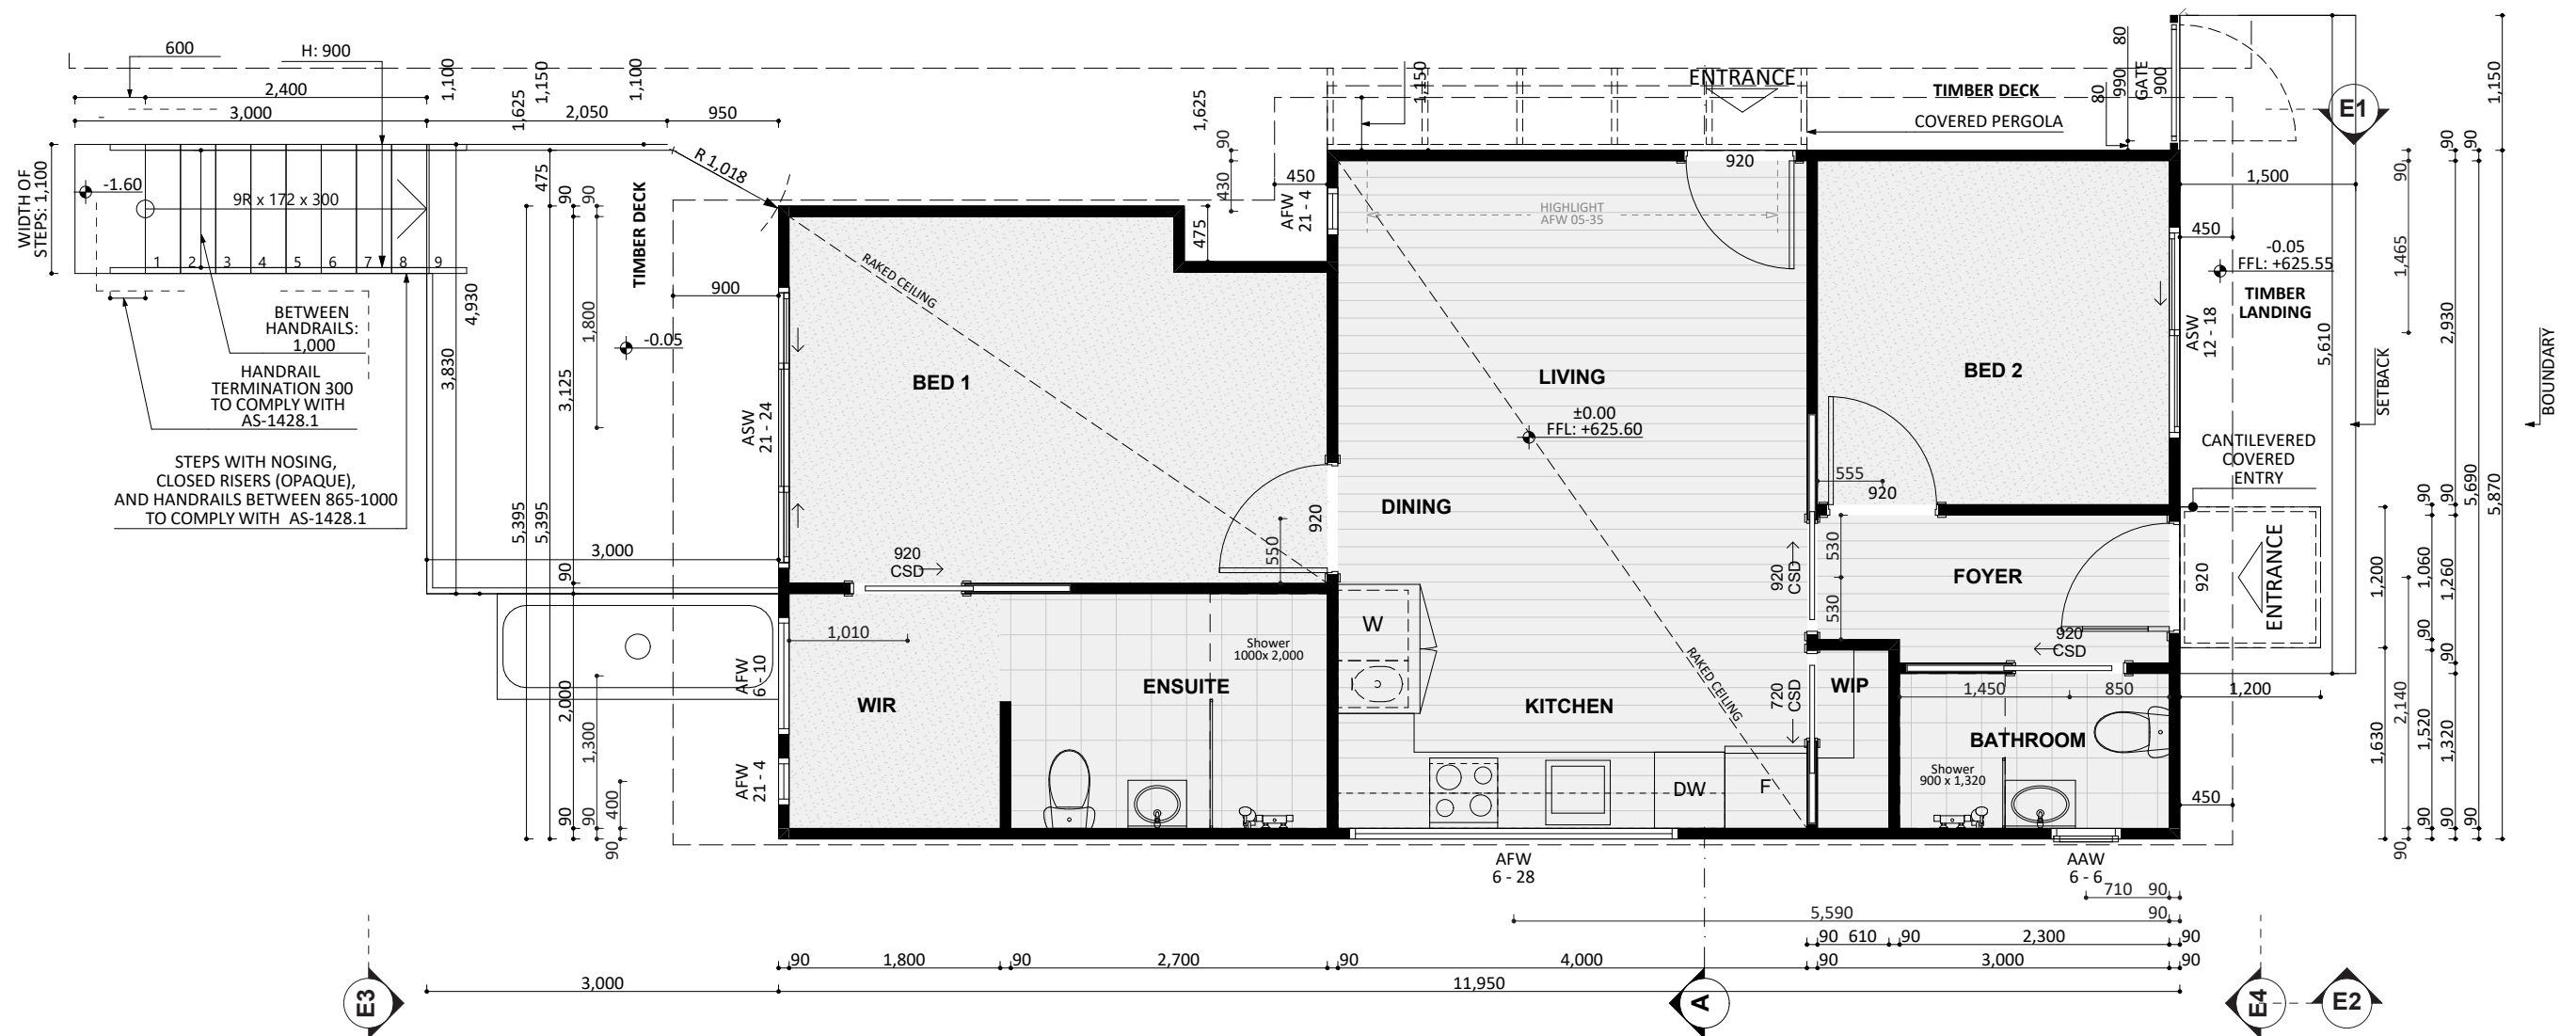

247

ACT Building Lic: 2472767

CANBERRA
GRANNY FLAT
BUILDERS

An elevation is the height of the structure from ground level to the height of the roof.

An elevation is the height of the structure from ground level to the height of the roof.

E3 WEST ELEV. - MR.
1:55

E4 EAST ELEV. - MR.

 **CANBERRA
GRANNY FLAT
BUILDERS**

canberragrannyflatbuilders.com.au

 info@cgfb.com.au

 1300 979 658

ACT Building Lic: 2012767