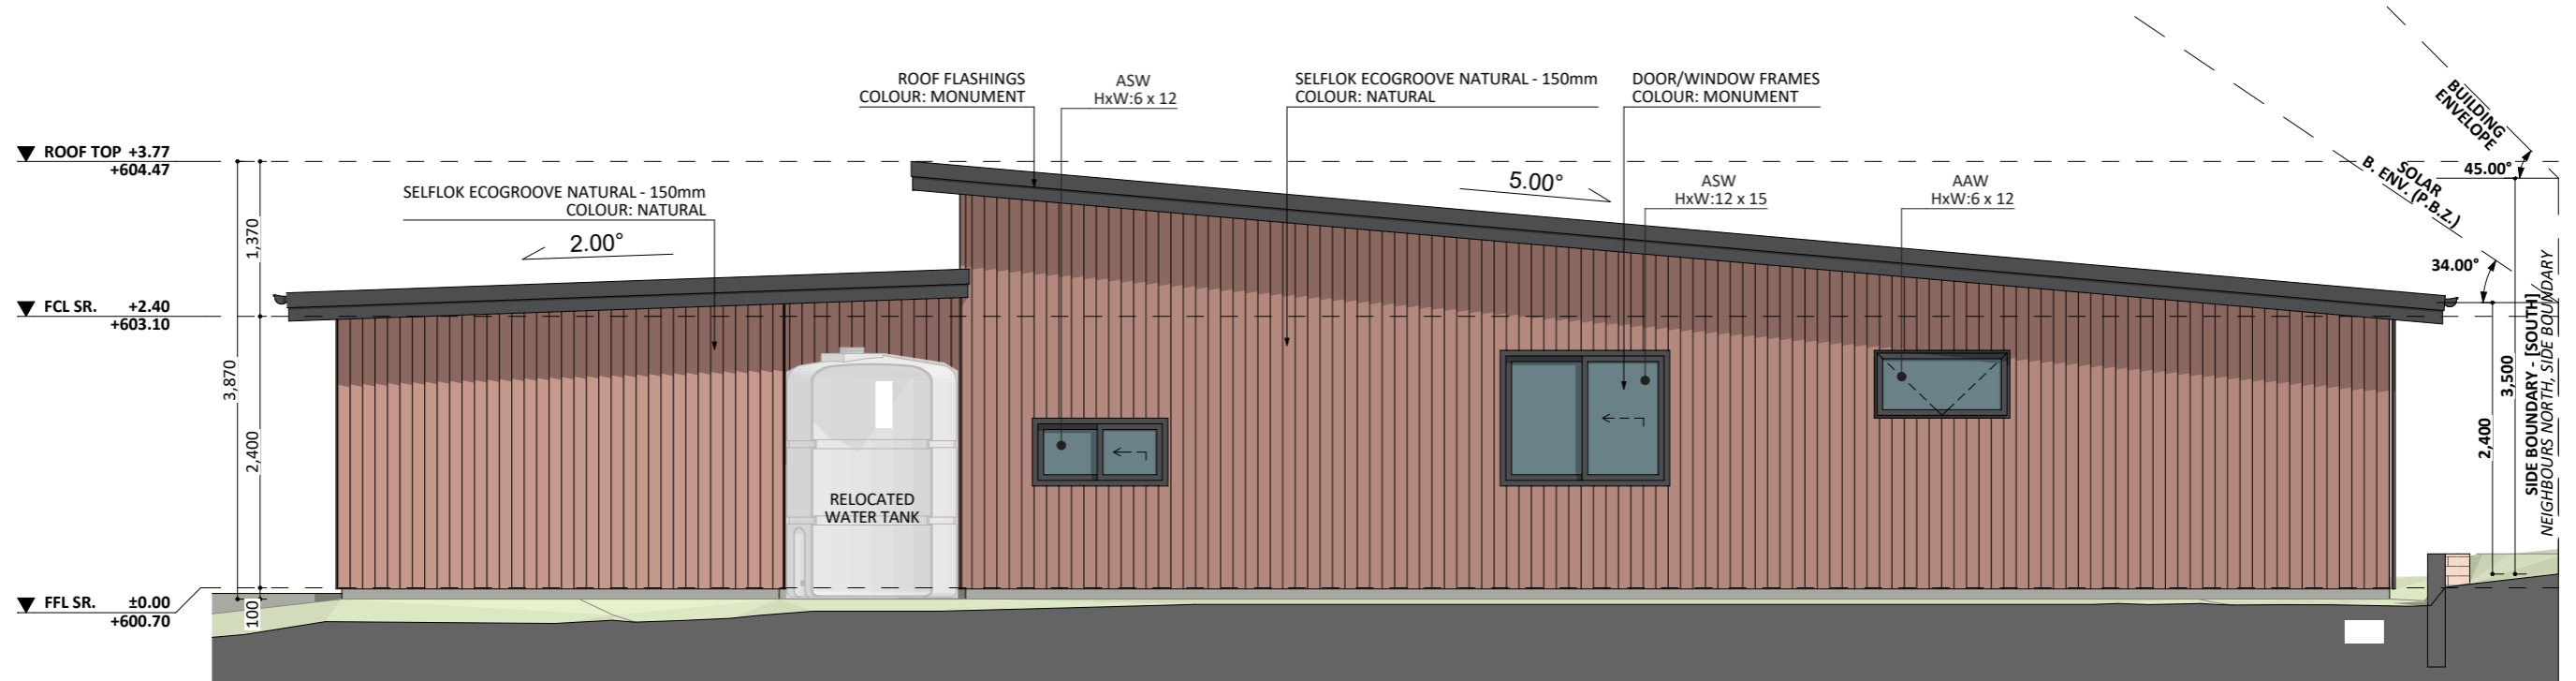

333

ACT Building Lic: 2012767

CANBERRA
GRANNY FLAT
BUILDERS

An elevation is the height of the structure from ground level to the height of the roof.

NORTH ELEV. - SR

EAST ELEV. - SR

An elevation is the height of the structure from ground level to the height of the roof.

WEST ELEV. - SR

SOUTH ELEV. - SR

**CANBERRA
GRANNY FLAT
BUILDERS**

canberragrannyflatbuilders.com.au

 info@cgfb.com.au

 1300 979 658

ACT Building Lic: 2012767