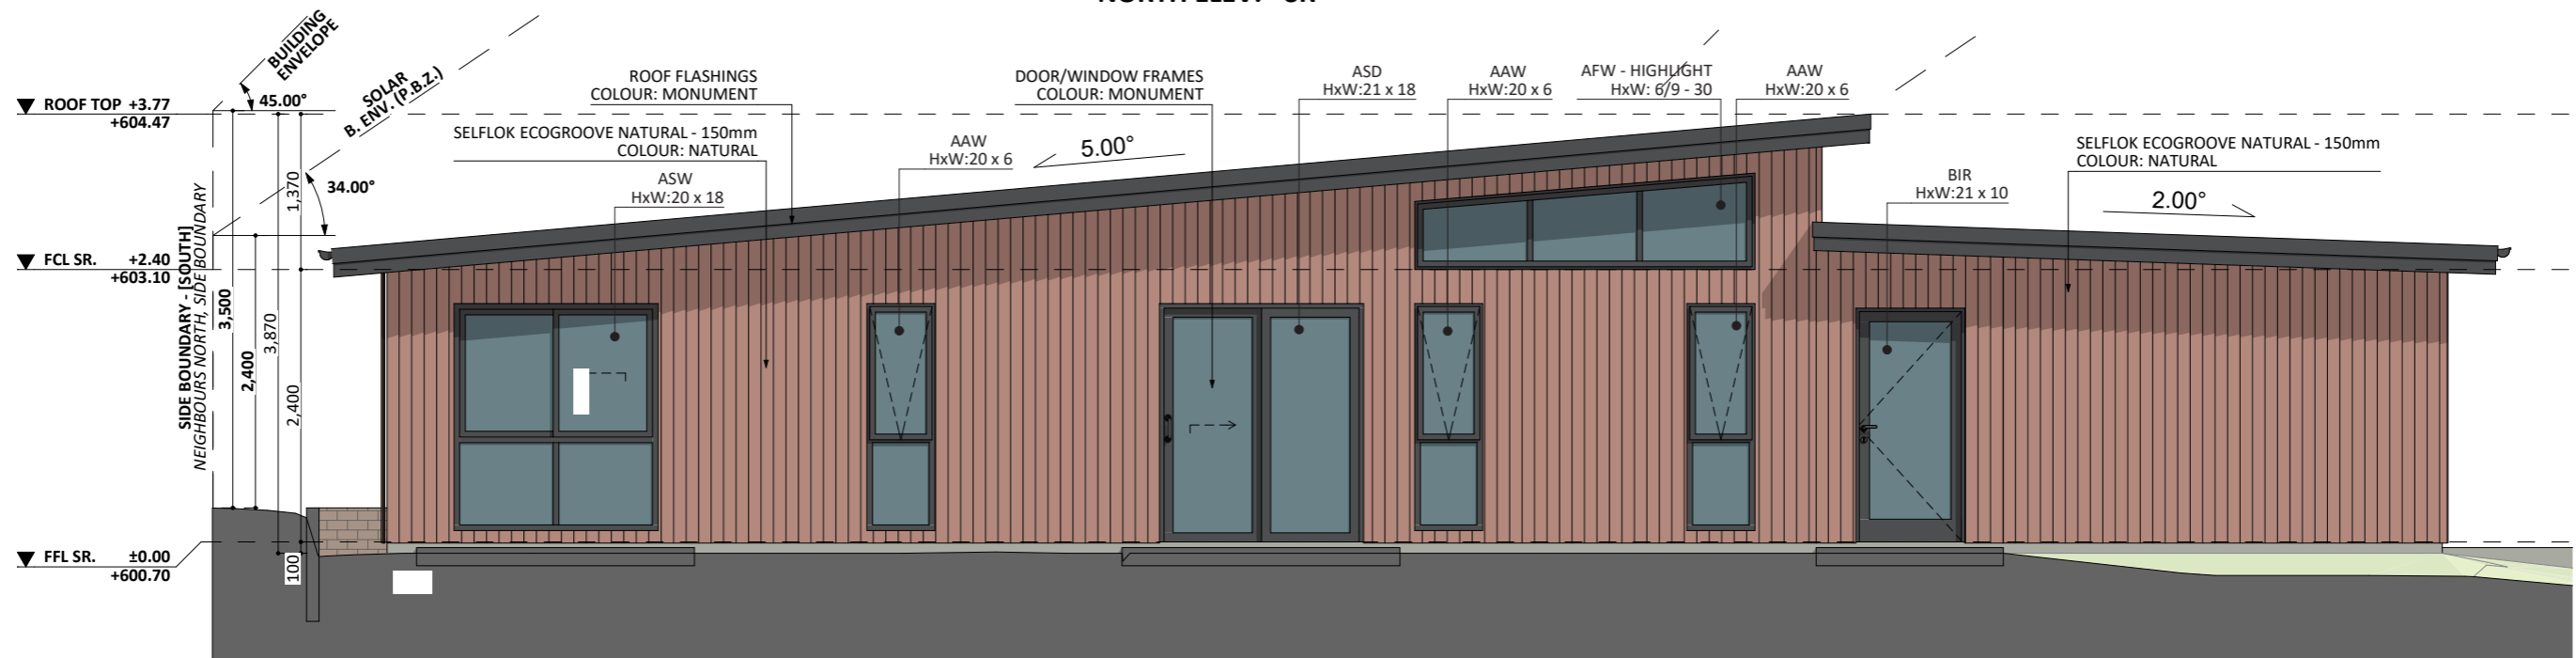

333

ACT Building Lic: 2012767

CANBERRA
GRANNY FLAT
BUILDERS

An elevation is the height of the structure from ground level to the height of the roof.

NORTH ELEV. - SR

EAST ELEV. - SR

An elevation is the height of the structure from ground level to the height of the roof.

WEST ELEV. - SR

SOUTH ELEV. - SR

**CANBERRA
GRANNY FLAT
BUILDERS**

canberragrannyflatbuilders.com.au

 info@cgfb.com.au

 1300 979 658

ACT Building Lic: 2012767