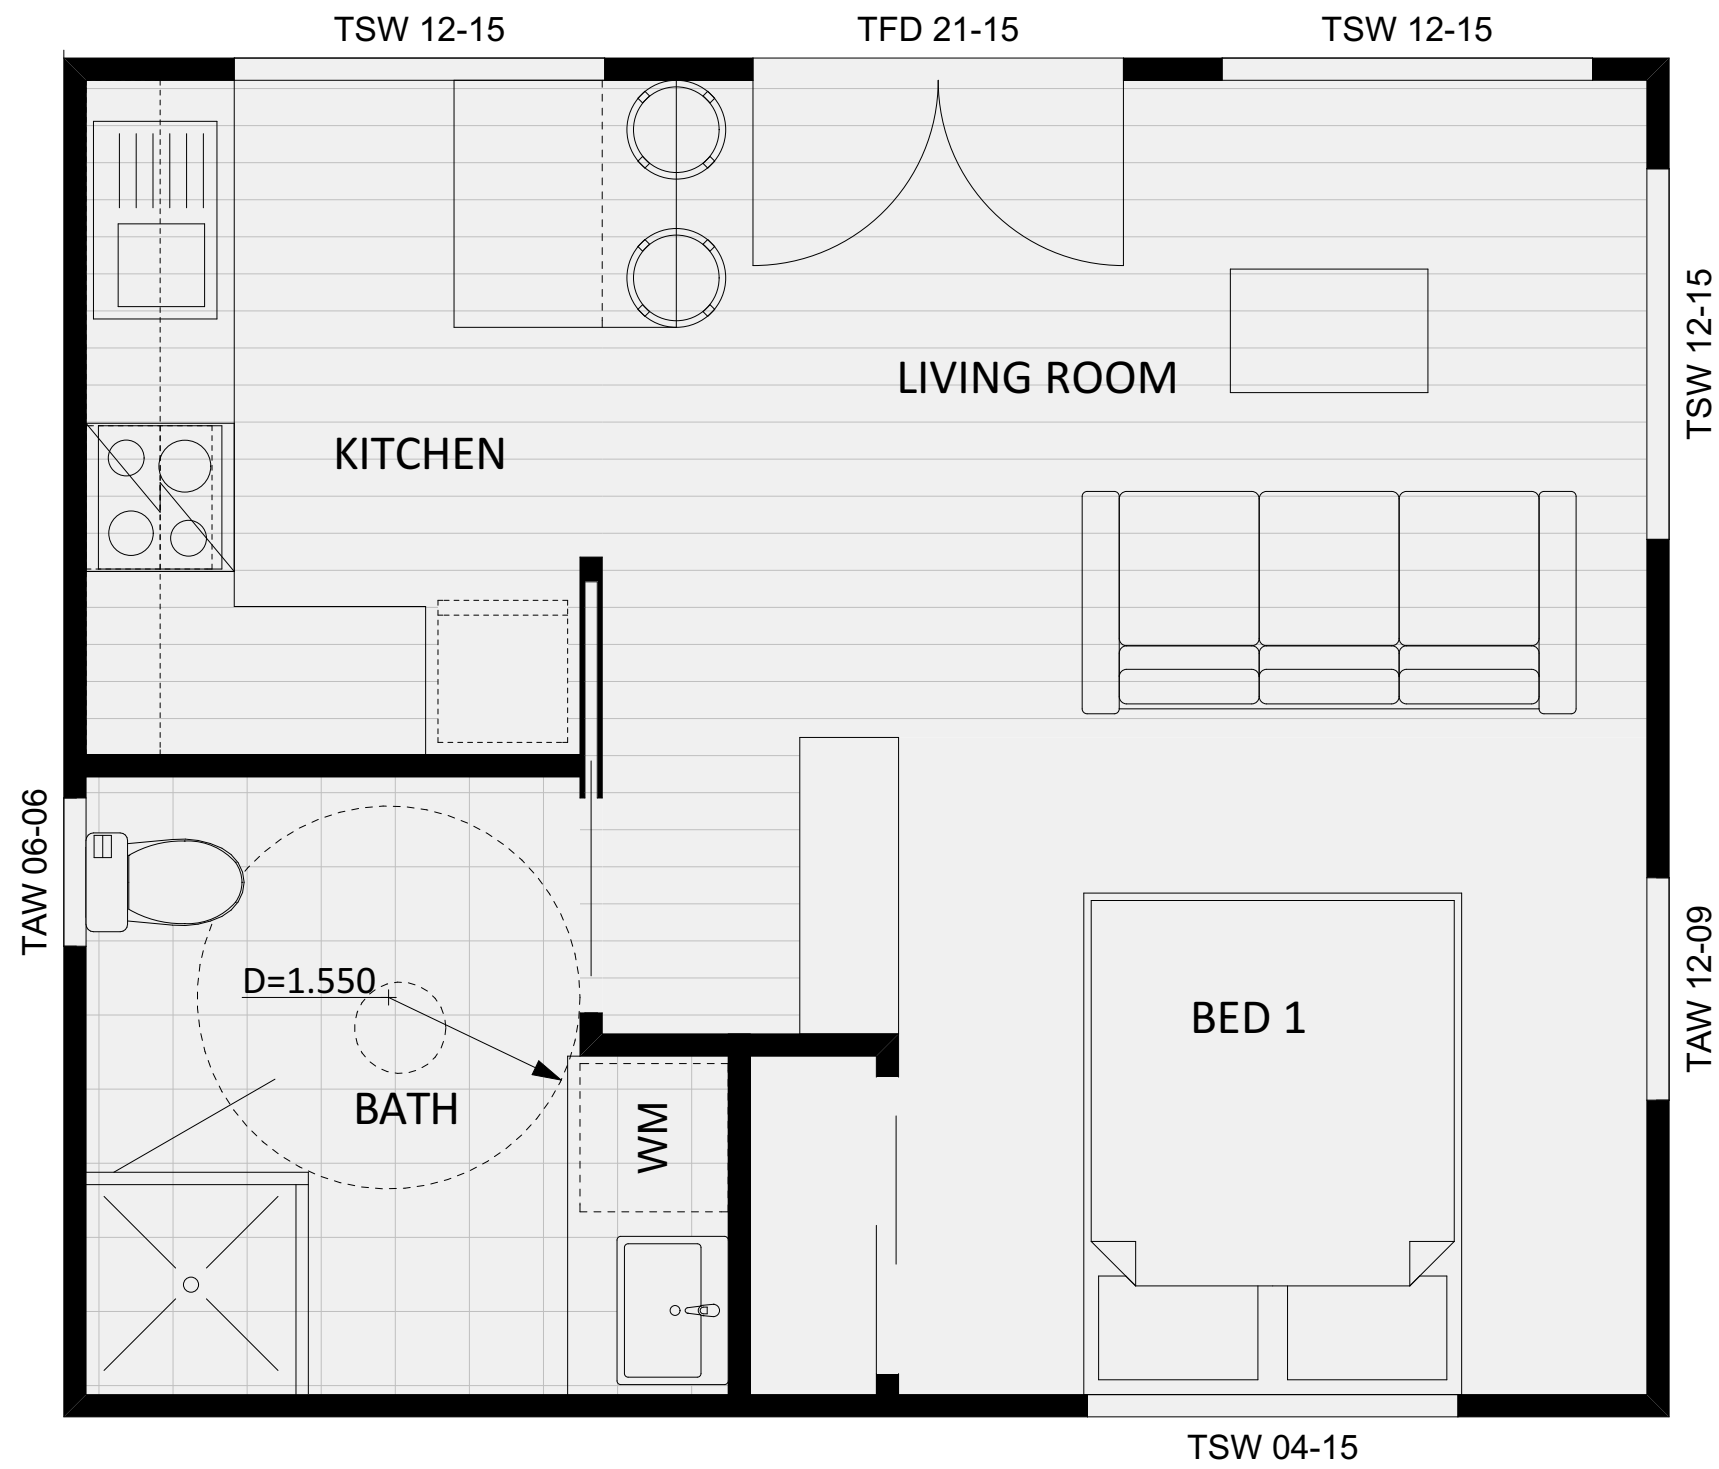

UNCOVERD PERGOLA

30 CLASSIC - FLOOR PLAN