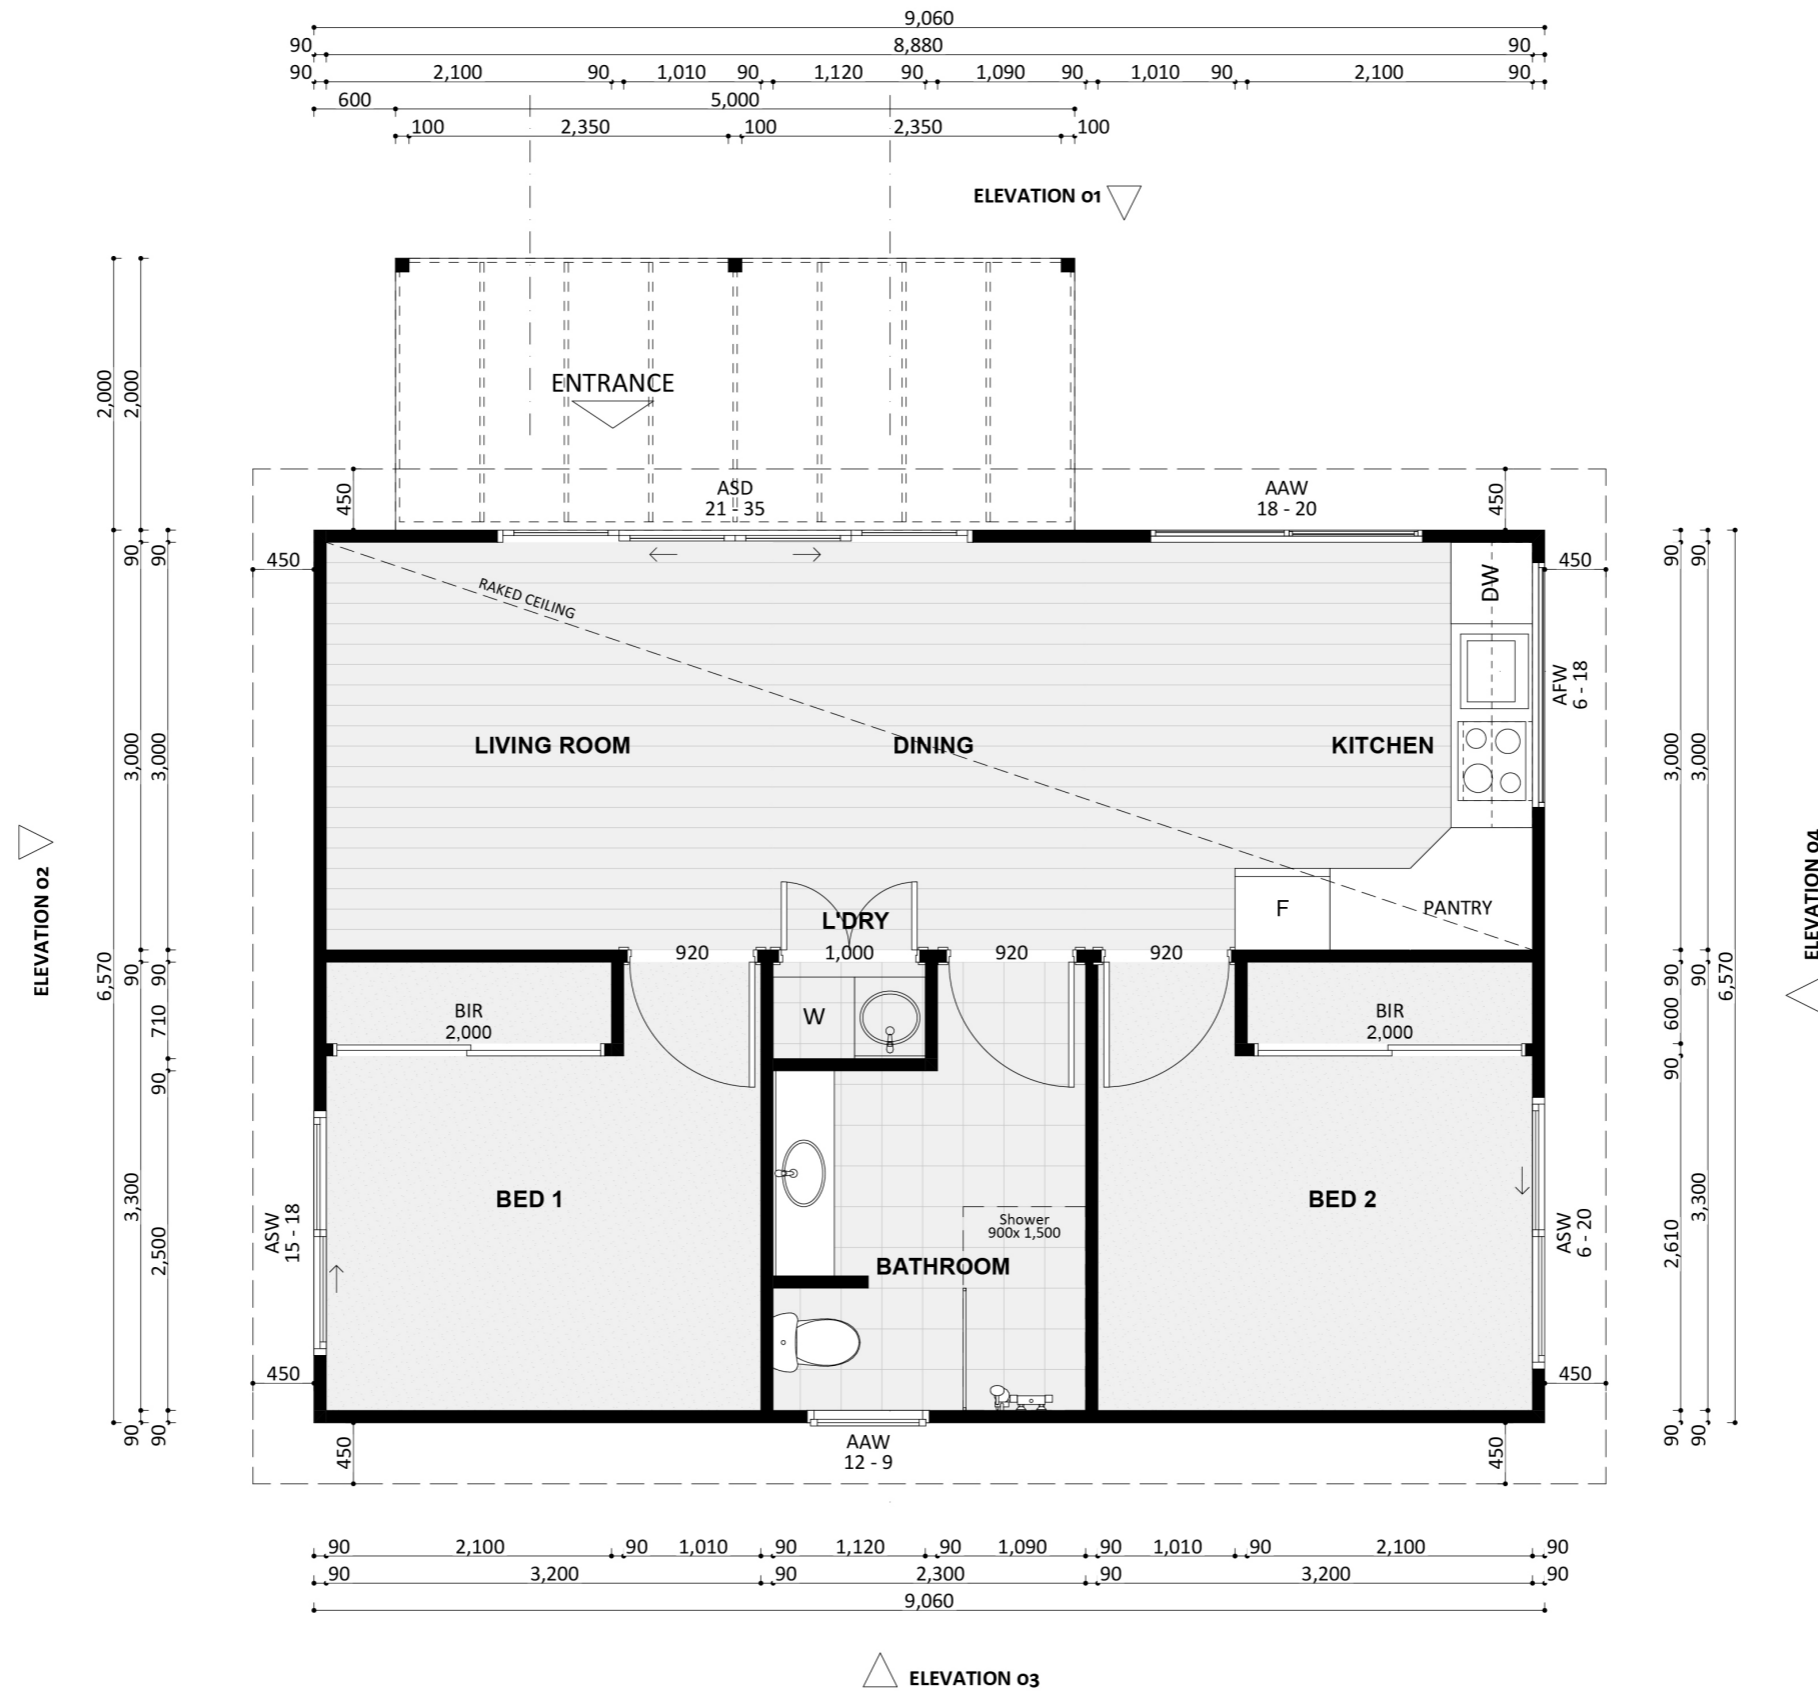

214

ACT Building Lic: 2142767

**CANBERRA**  
**GRANNY FLAT**  
**BUILDERS**

Fascia and Gutters  
Colour: Monument

Roof Covering  
Colour: Monument

Pergola  
Colour: Monument

Colorbond Horizontal Cladding  
Colour: Natural

Weathertex Horizontal  
Colour: Natural

Aluminium Windows and Doors  
Colour: Monument

An elevation is the height of the structure from ground level to the height of the roof.

ELEVATION 01

ELEVATION 02

An elevation is the height of the structure from ground level to the height of the roof.