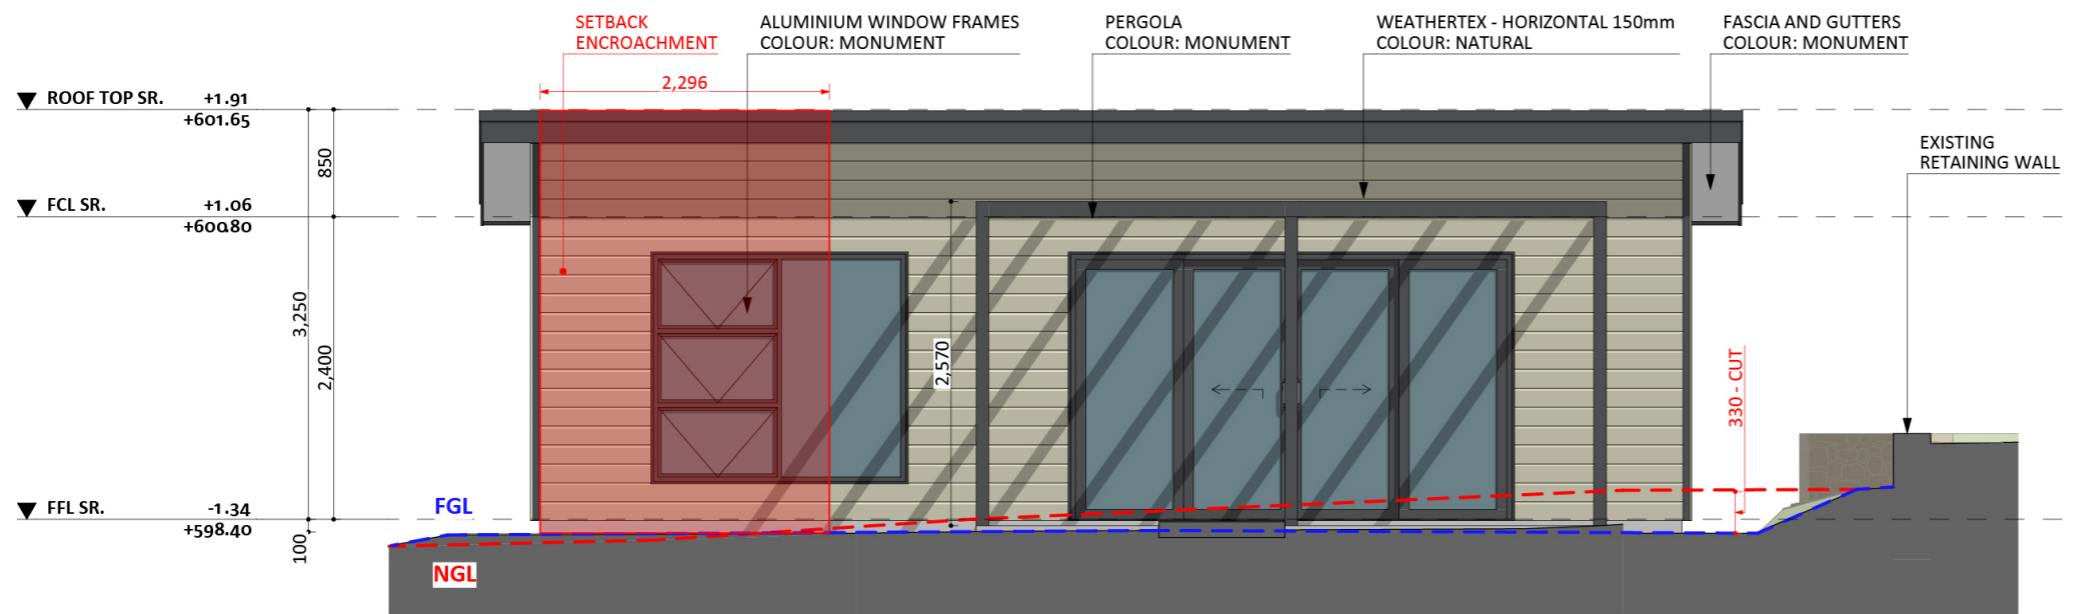

Weathertex Horizontal  
Colour: Natural

Aluminium Windows and Doors  
Colour: Monument

An elevation is the height of the structure from ground level to the height of the roof.

ELEVATION 01

ELEVATION 02

An elevation is the height of the structure from ground level to the height of the roof.