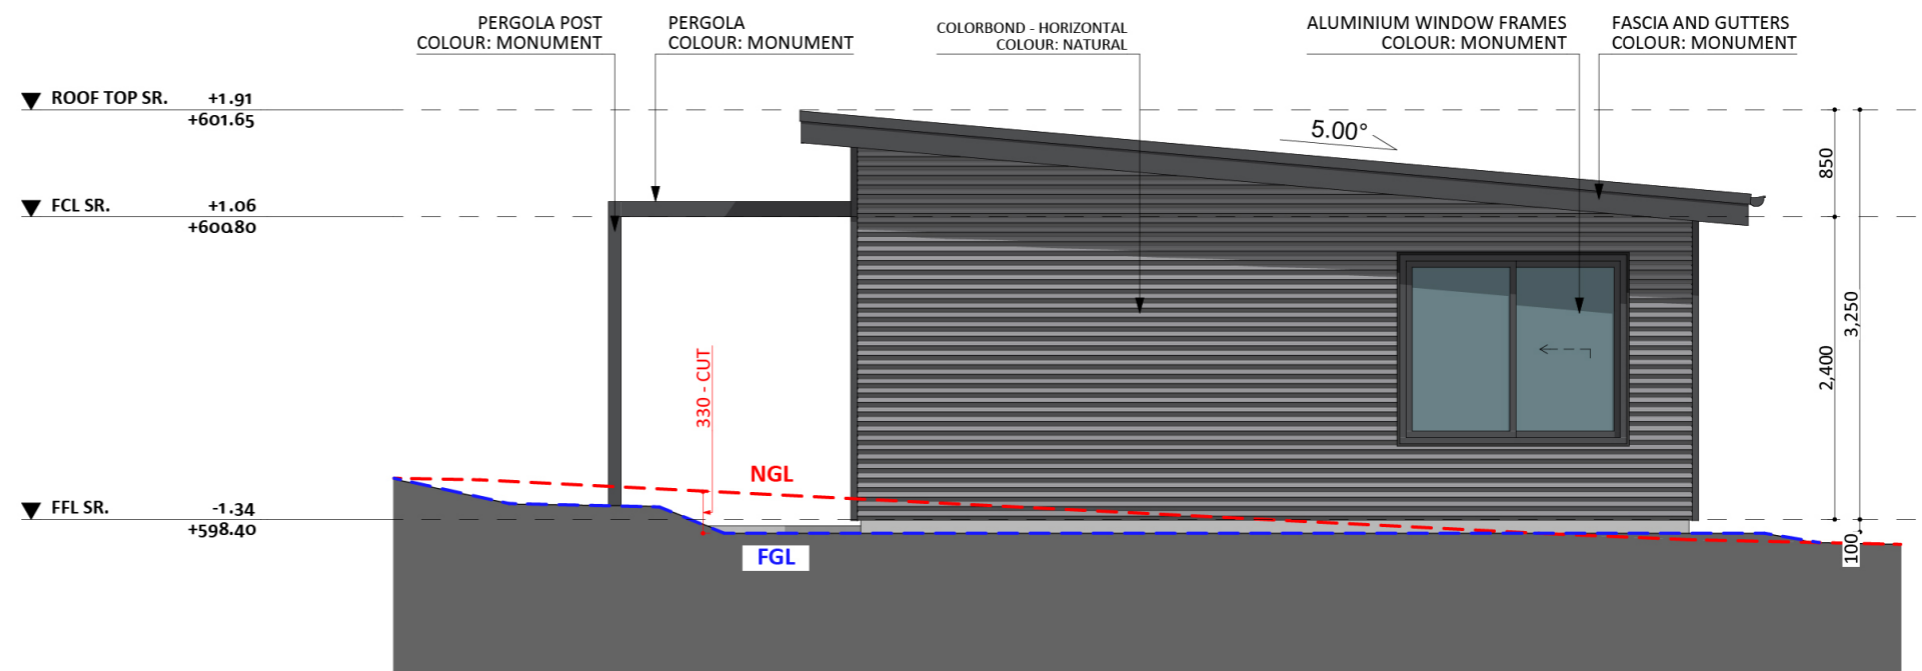

Weathertex Horizontal  
Colour: Natural

Aluminium Windows and Doors  
Colour: Monument

An elevation is the height of the structure from ground level to the height of the roof.

ELEVATION 01

ELEVATION 02

An elevation is the height of the structure from ground level to the height of the roof.