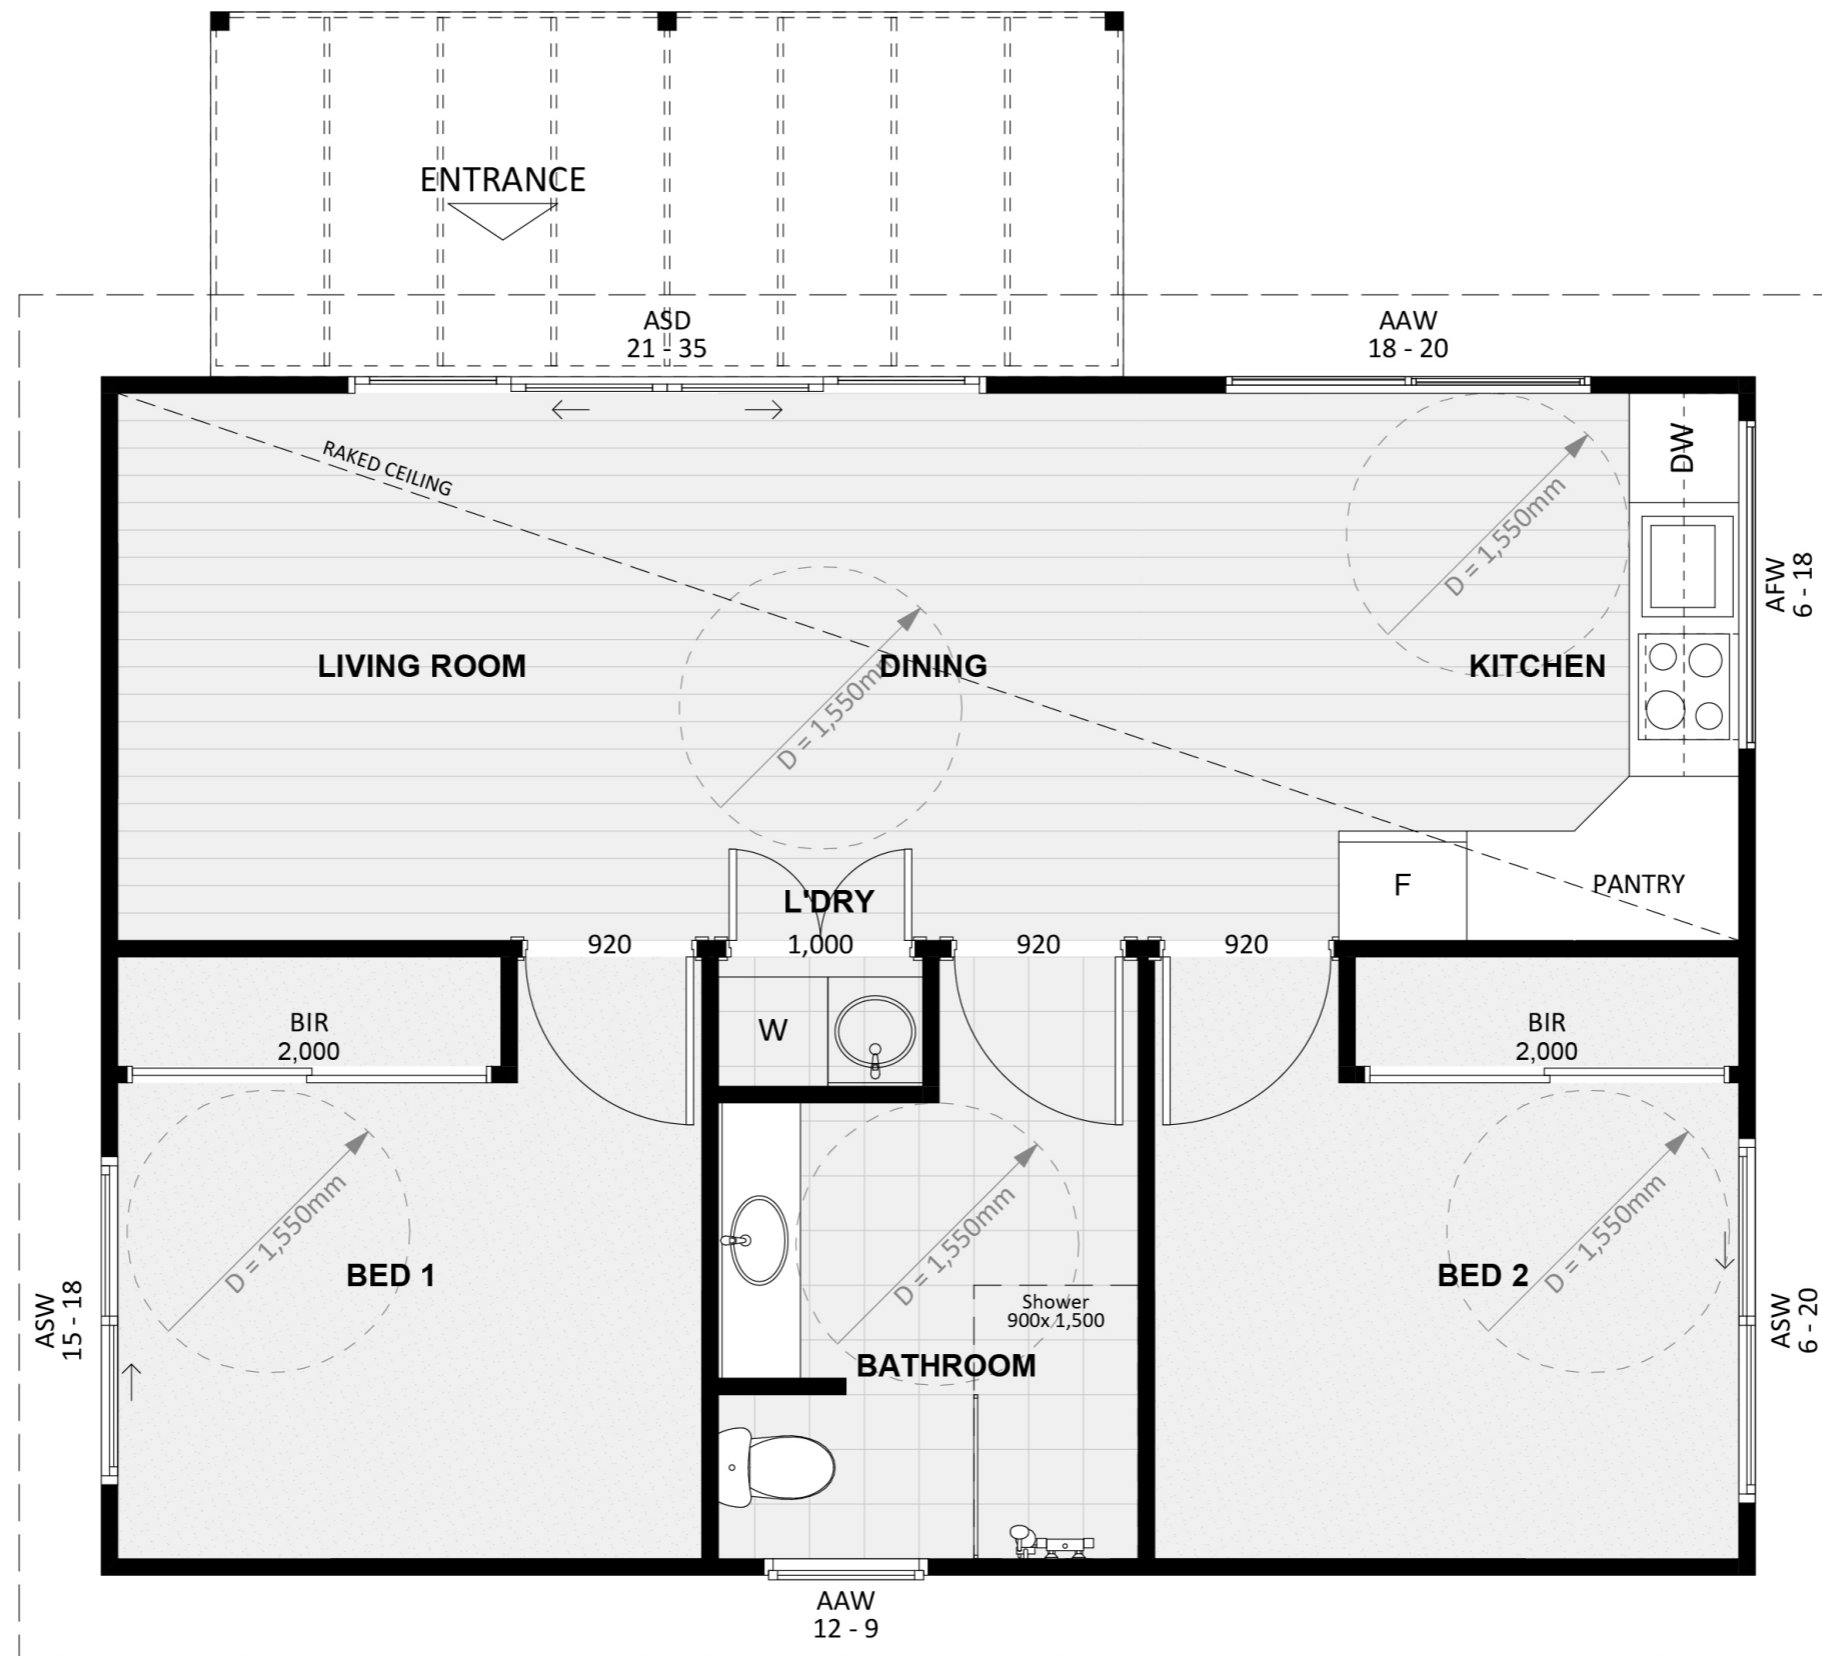

214

ACT Building Lic: 2142767

**CANBERRA**  
**GRANNY FLAT**  
**BUILDERS**

Fascia and Gutters  
Colour: Monument

Roof Covering  
Colour: Monument

Pergola  
Colour: Monument

Colorbond Horizontal Cladding  
Colour: Natural

Weathertex Horizontal  
Colour: Natural

Aluminium Windows and Doors  
Colour: Monument

An elevation is the height of the structure from ground level to the height of the roof.

ELEVATION 01

ELEVATION 02

An elevation is the height of the structure from ground level to the height of the roof.