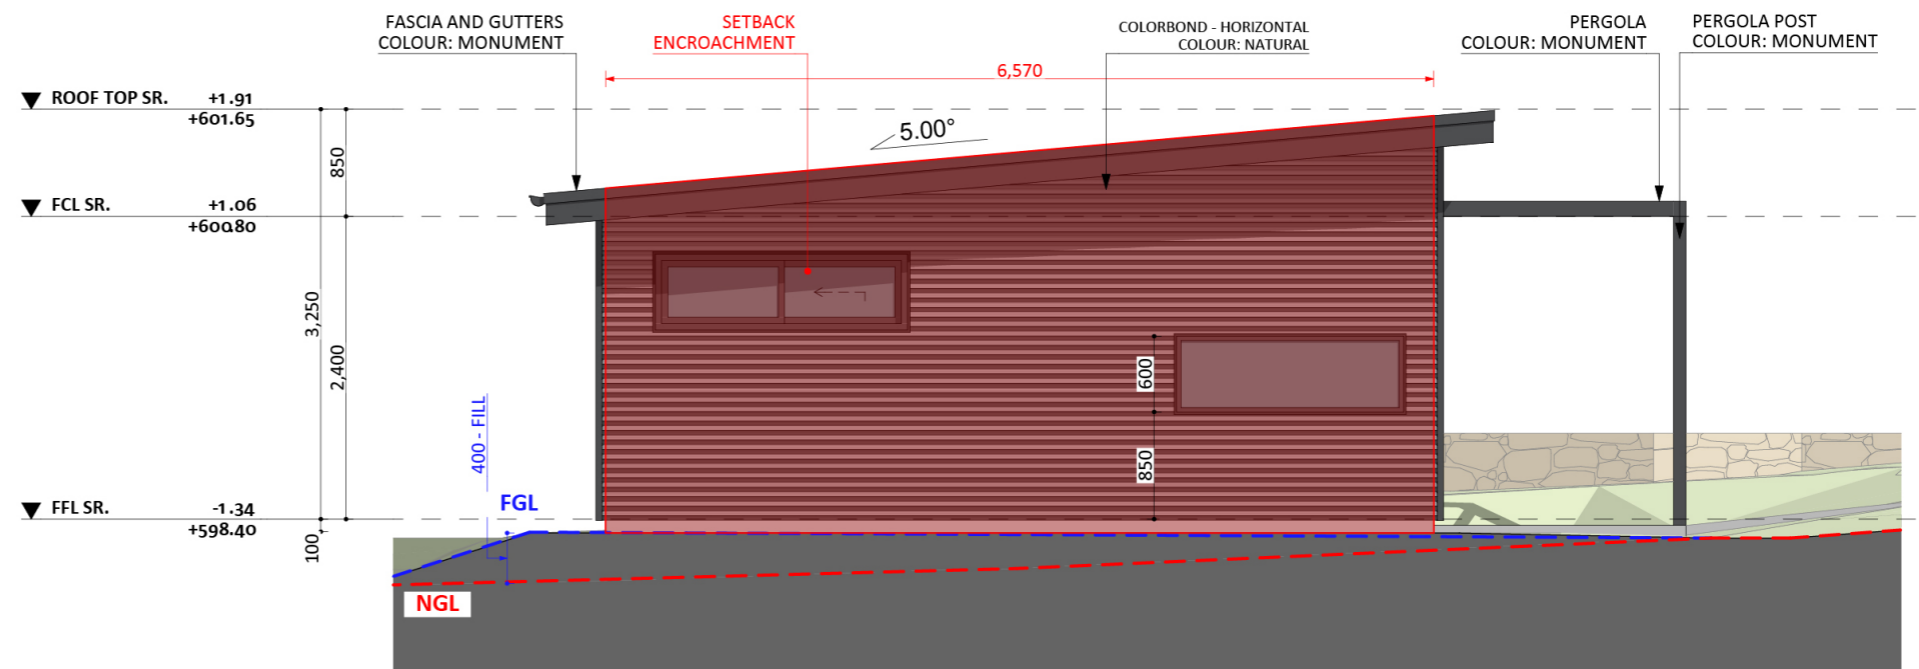

ELEVATION 04