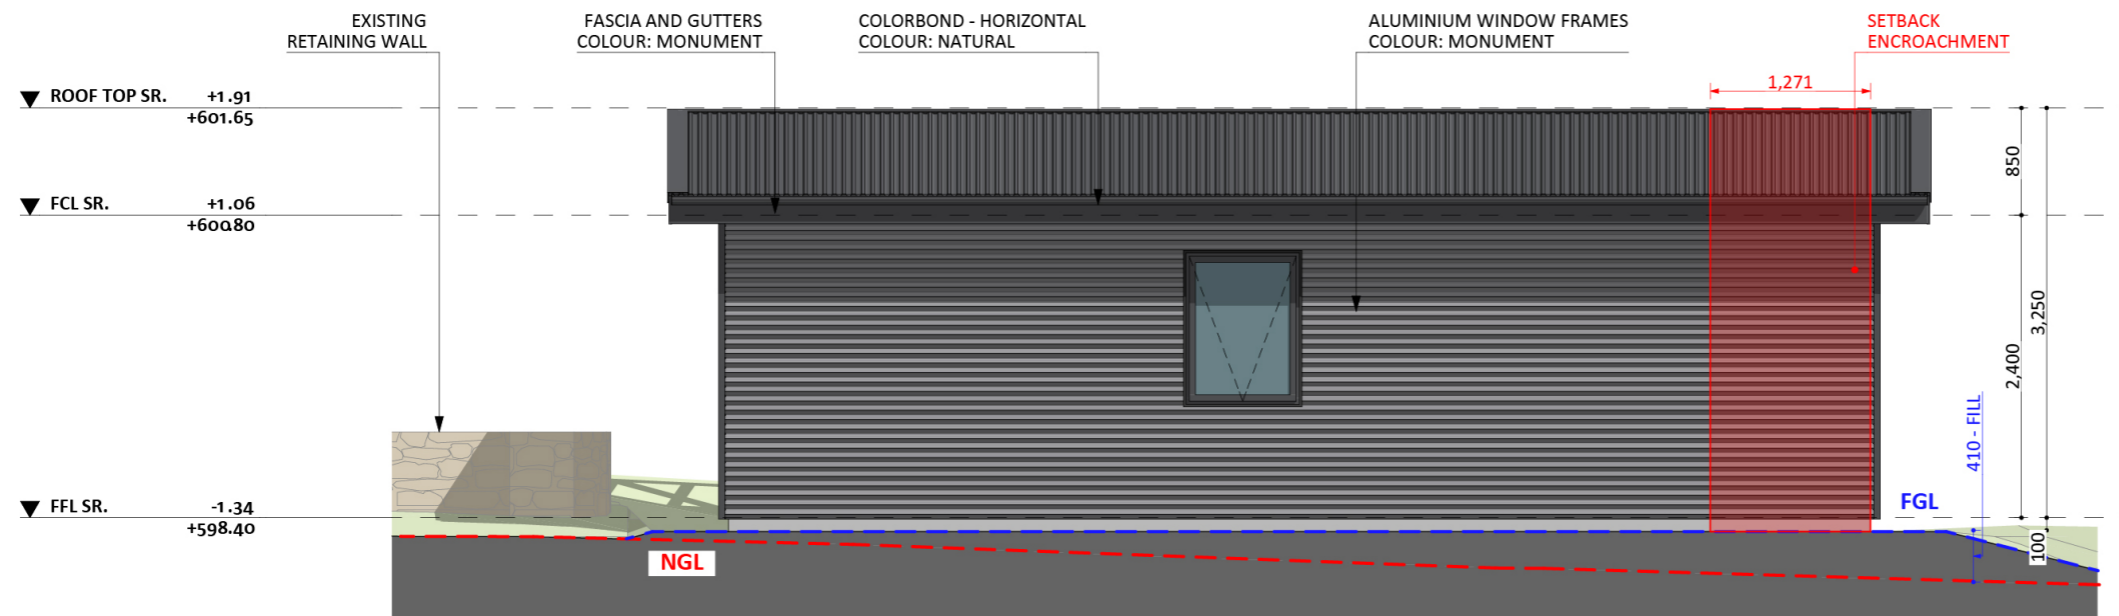

Weathertex Horizontal  
Colour: Natural

Aluminium Windows and Doors  
Colour: Monument

An elevation is the height of the structure from ground level to the height of the roof.

ELEVATION 01

ELEVATION 02

An elevation is the height of the structure from ground level to the height of the roof.