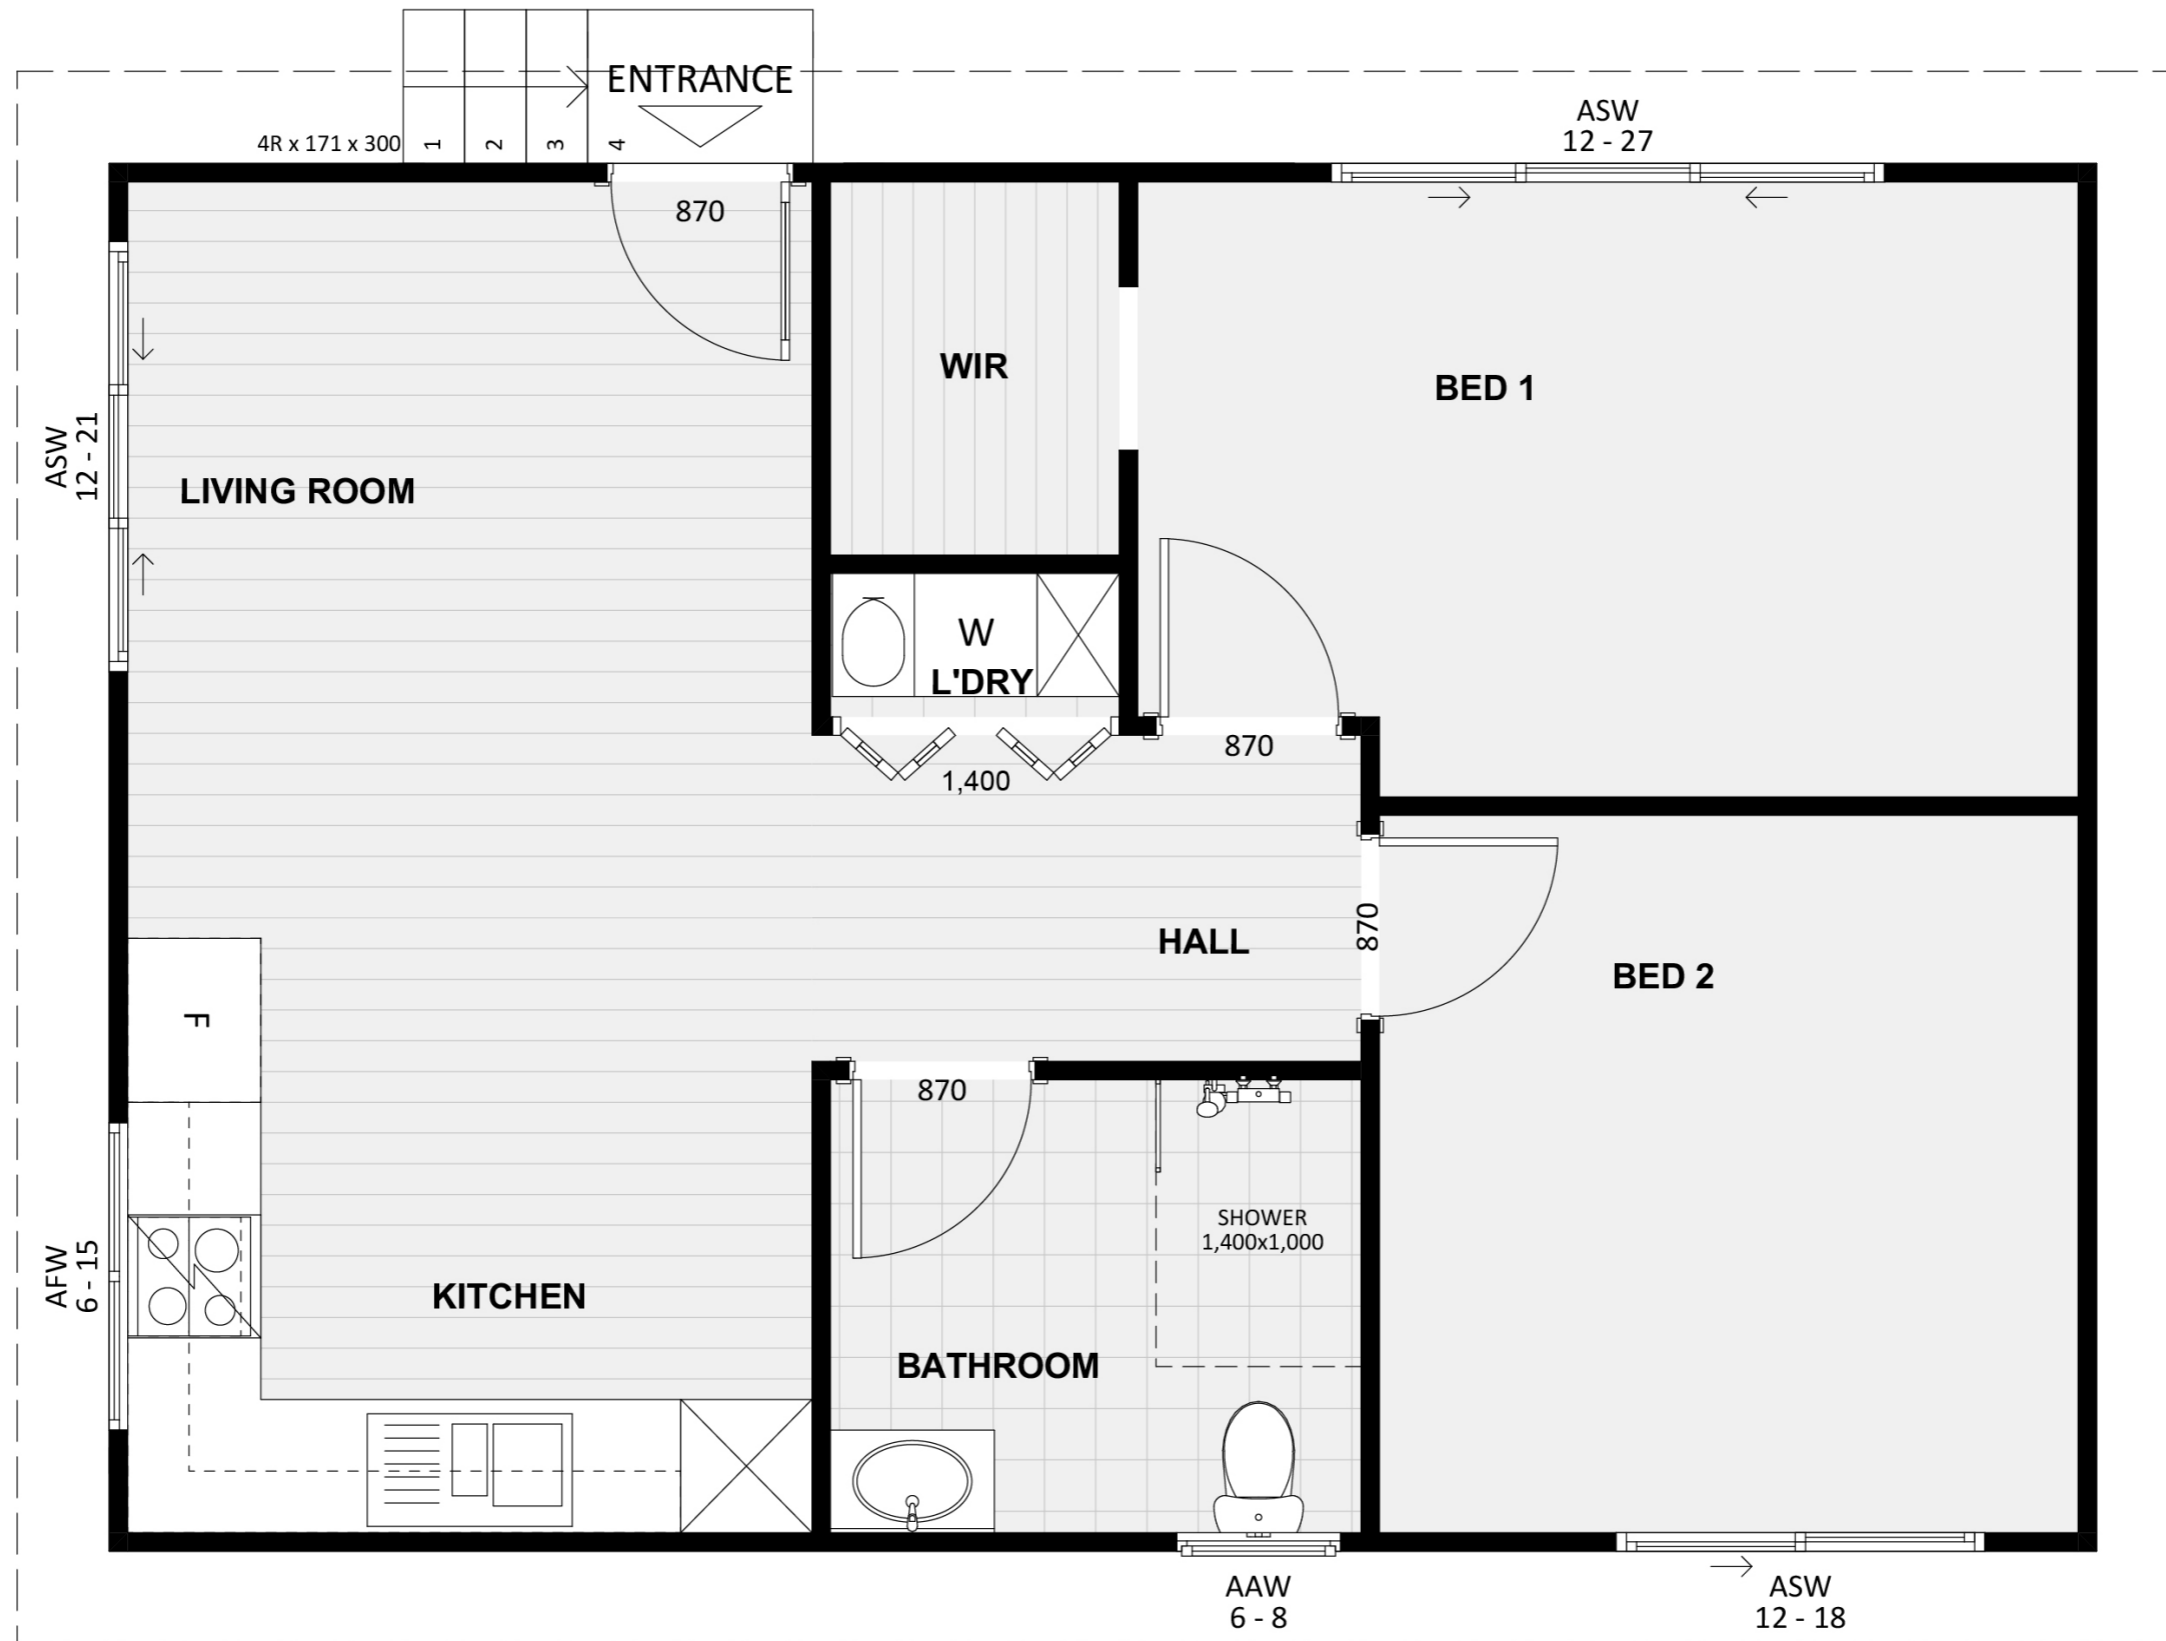

221

ACT Building Lic: 2212767

CANBERRA
GRANNY FLAT
BUILDERS

Colorbond Roof
Colour: Bluegum

Colorbond Panels
Colour: Monument

Aluminium Window and Door Frames
Colour: Dover White

Weatherboards
Colour: Ancient Ruin

An elevation is the height of the structure from ground level to the height of the roof.

An elevation is the height of the structure from ground level to the height of the roof.

ELEVATION 04

ELEVATION 03