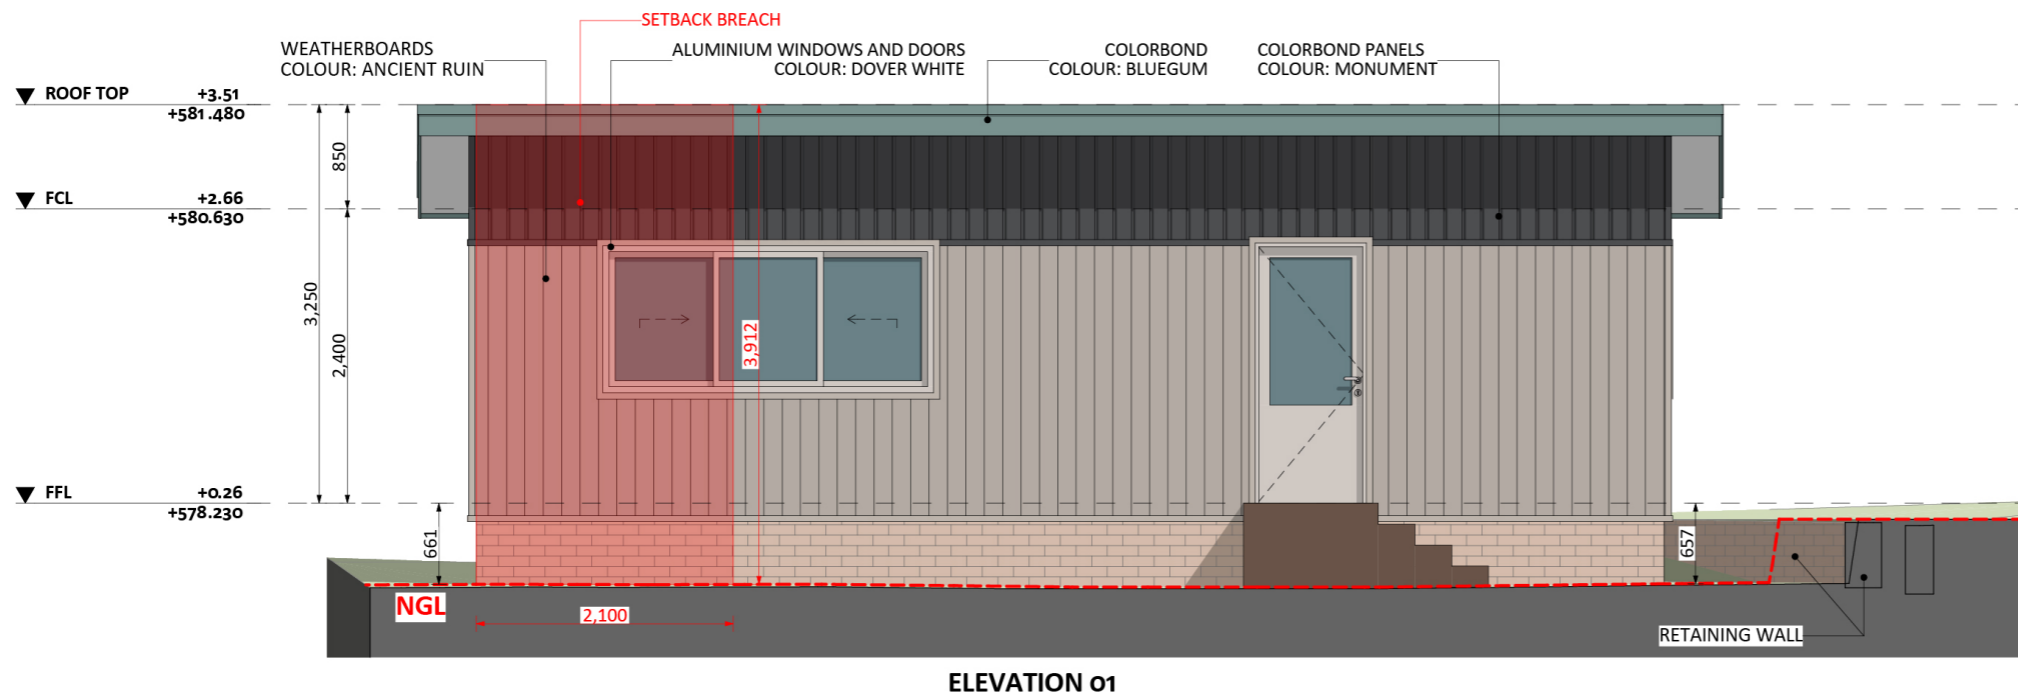

221

ACT Building Lic: 2212767

CANBERRA
GRANNY FLAT
BUILDERS

Colorbond Roof
Colour: Bluegum

Colorbond Panels
Colour: Monument

Aluminium Window and Door Frames
Colour: Dover White

Weatherboards
Colour: Ancient Ruin

An elevation is the height of the structure from ground level to the height of the roof.

An elevation is the height of the structure from ground level to the height of the roof.

ELEVATION 04

ELEVATION 03