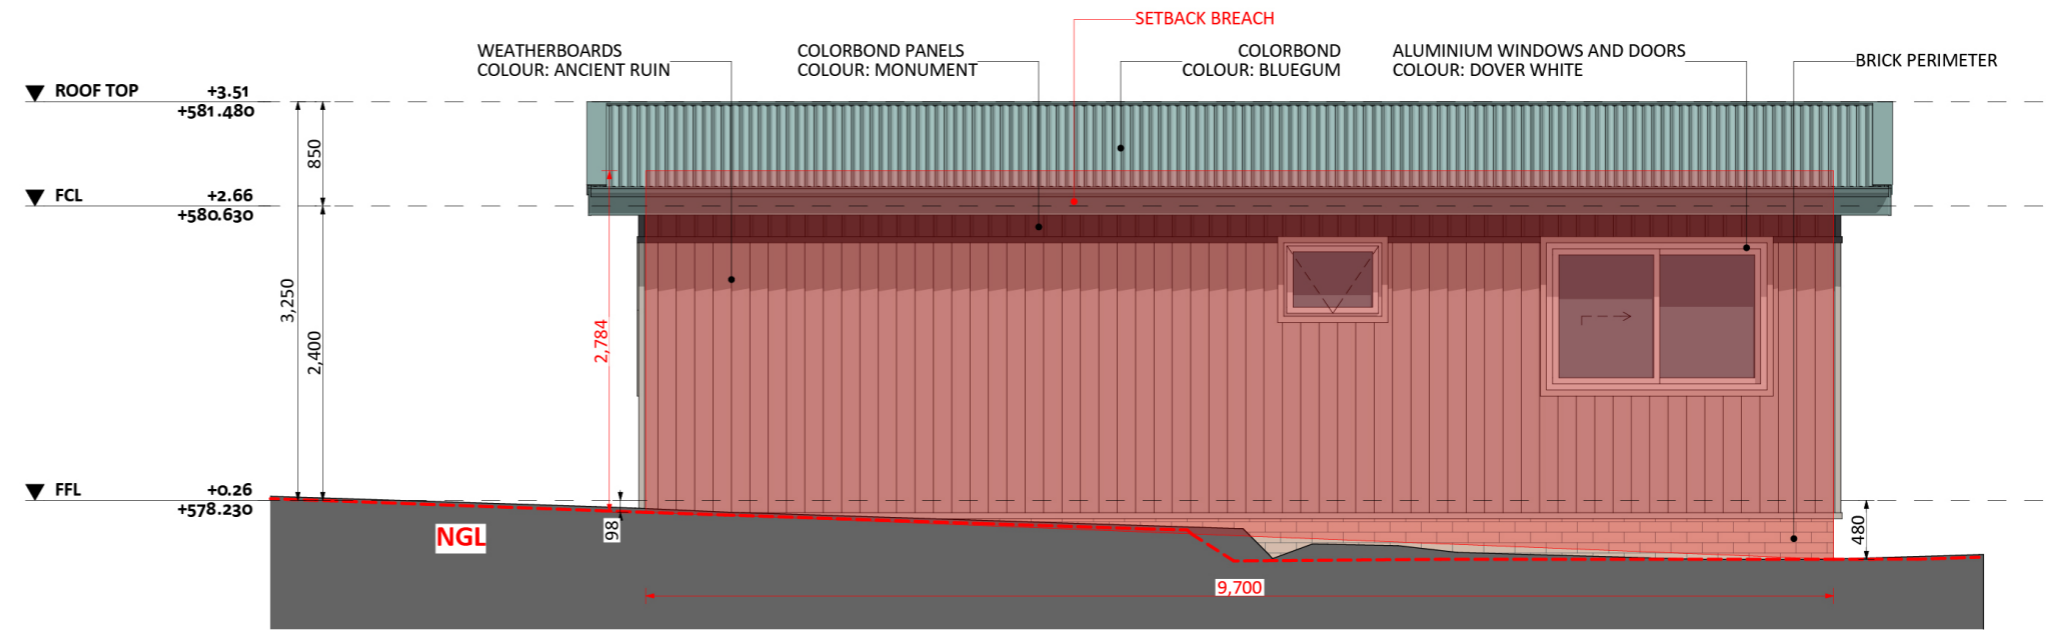

221

ACT Building Lic: 2212767

CANBERRA
GRANNY FLAT
BUILDERS

Colorbond Roof
Colour: Bluegum

Colorbond Panels
Colour: Monument

Aluminium Window and Door Frames
Colour: Dover White

Weatherboards
Colour: Ancient Ruin

An elevation is the height of the structure from ground level to the height of the roof.

An elevation is the height of the structure from ground level to the height of the roof.

ELEVATION 04

ELEVATION 03