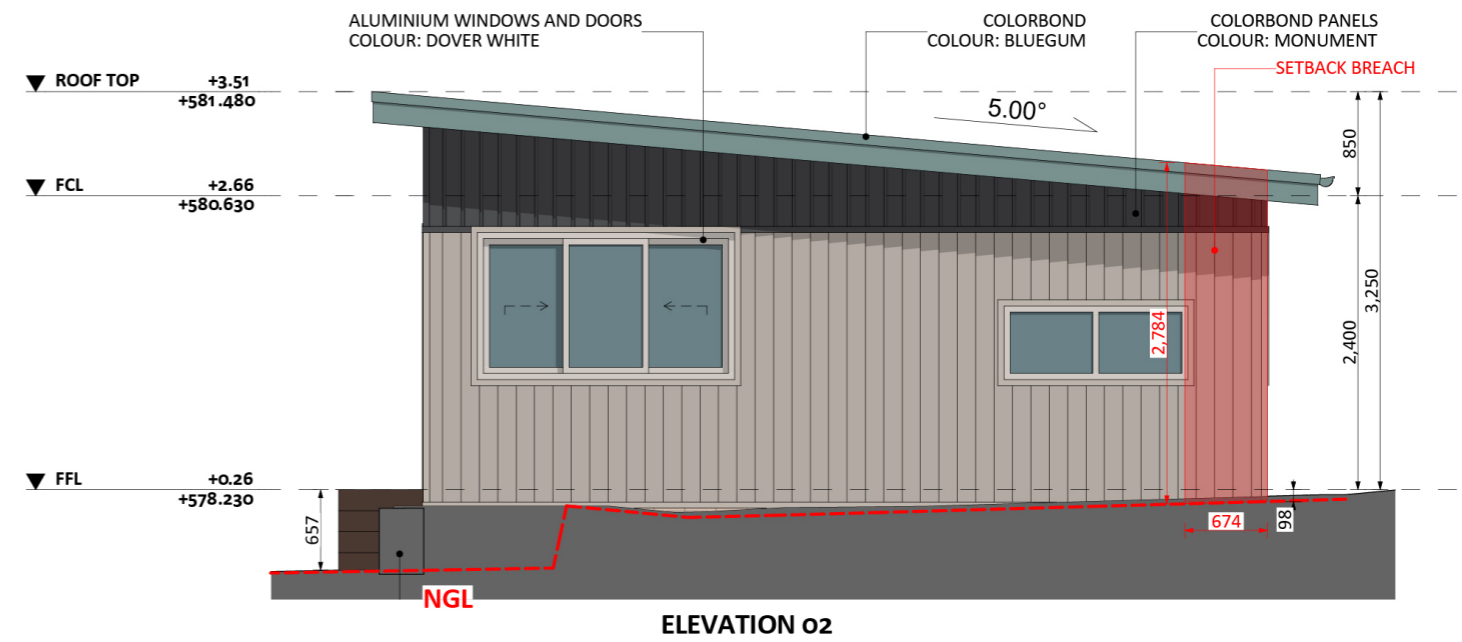

221

ACT Building Lic: 2212767

CANBERRA
GRANNY FLAT
BUILDERS

Colorbond Roof
Colour: Bluegum

Colorbond Panels
Colour: Monument

Aluminium Window and Door Frames
Colour: Dover White

Weatherboards
Colour: Ancient Ruin

An elevation is the height of the structure from ground level to the height of the roof.

An elevation is the height of the structure from ground level to the height of the roof.

ELEVATION 04

ELEVATION 03