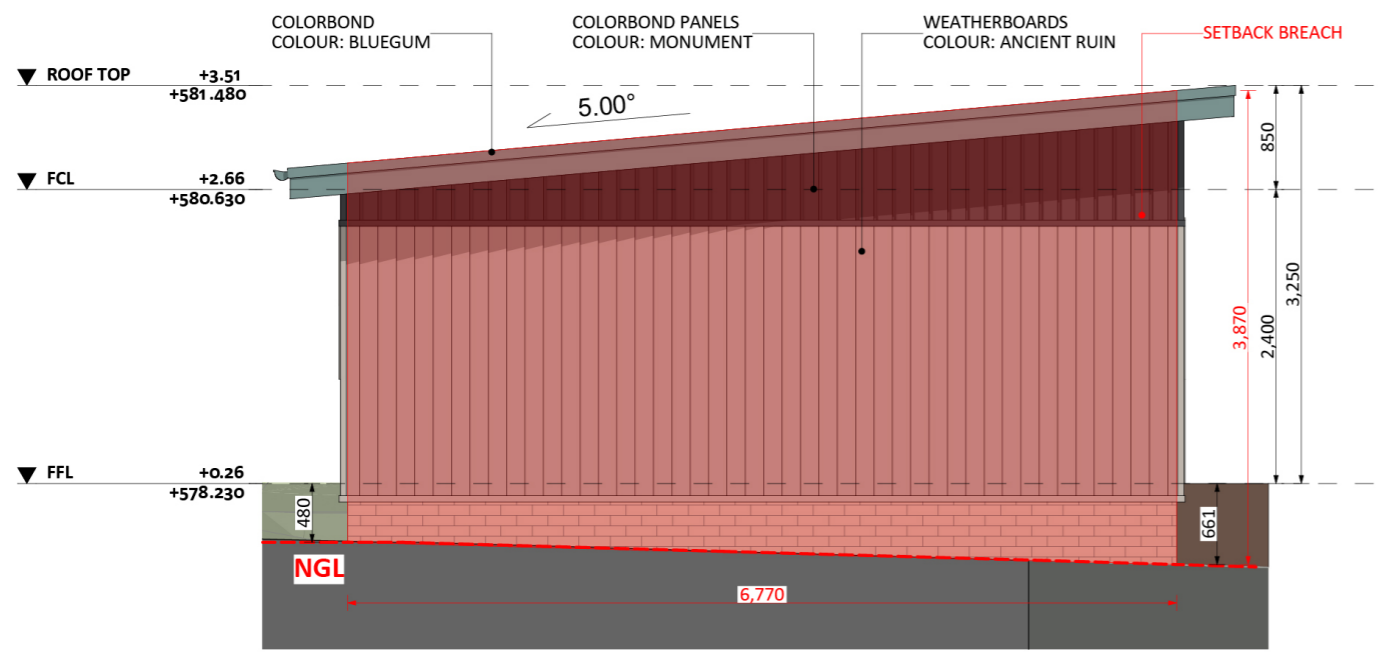

221

ACT Building Lic: 2212767

CANBERRA
GRANNY FLAT
BUILDERS

Colorbond Roof
Colour: Bluegum

Colorbond Panels
Colour: Monument

Aluminium Window and Door Frames
Colour: Dover White

Weatherboards
Colour: Ancient Ruin

An elevation is the height of the structure from ground level to the height of the roof.

An elevation is the height of the structure from ground level to the height of the roof.

ELEVATION 04

ELEVATION 03