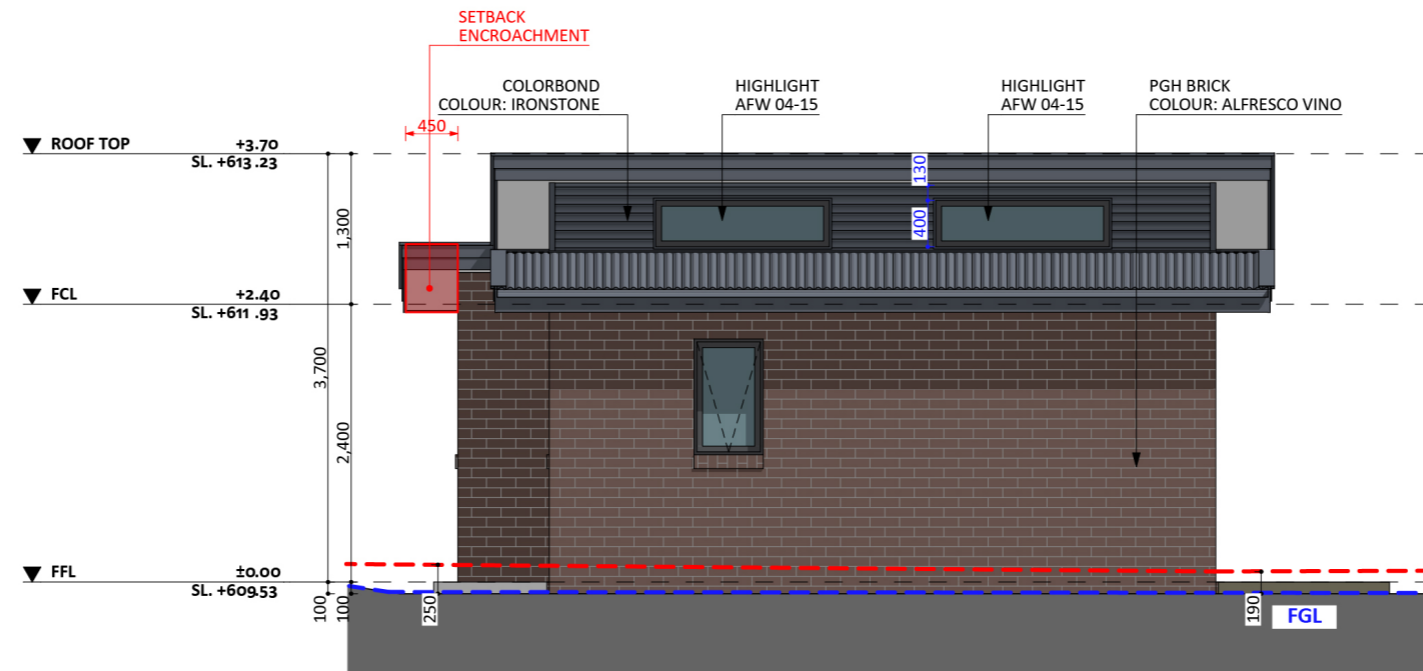

346

ACT Building Lic: 3462767

CANBERRA
GRANNY FLAT
BUILDERS

▽ ELEVATION 01

△ ELEVATION 04

An elevation is the height of the structure from ground level to the height of the roof.

ELEVATION 01

ELEVATION 02

An elevation is the height of the structure from ground level to the height of the roof.

ELEVATION 03

ELEVATION 04

 **CANBERRA
GRANNY FLAT
BUILDERS**

canberragrannyflatbuilders.com.au

 info@cgfb.com.au

 1300 979 658