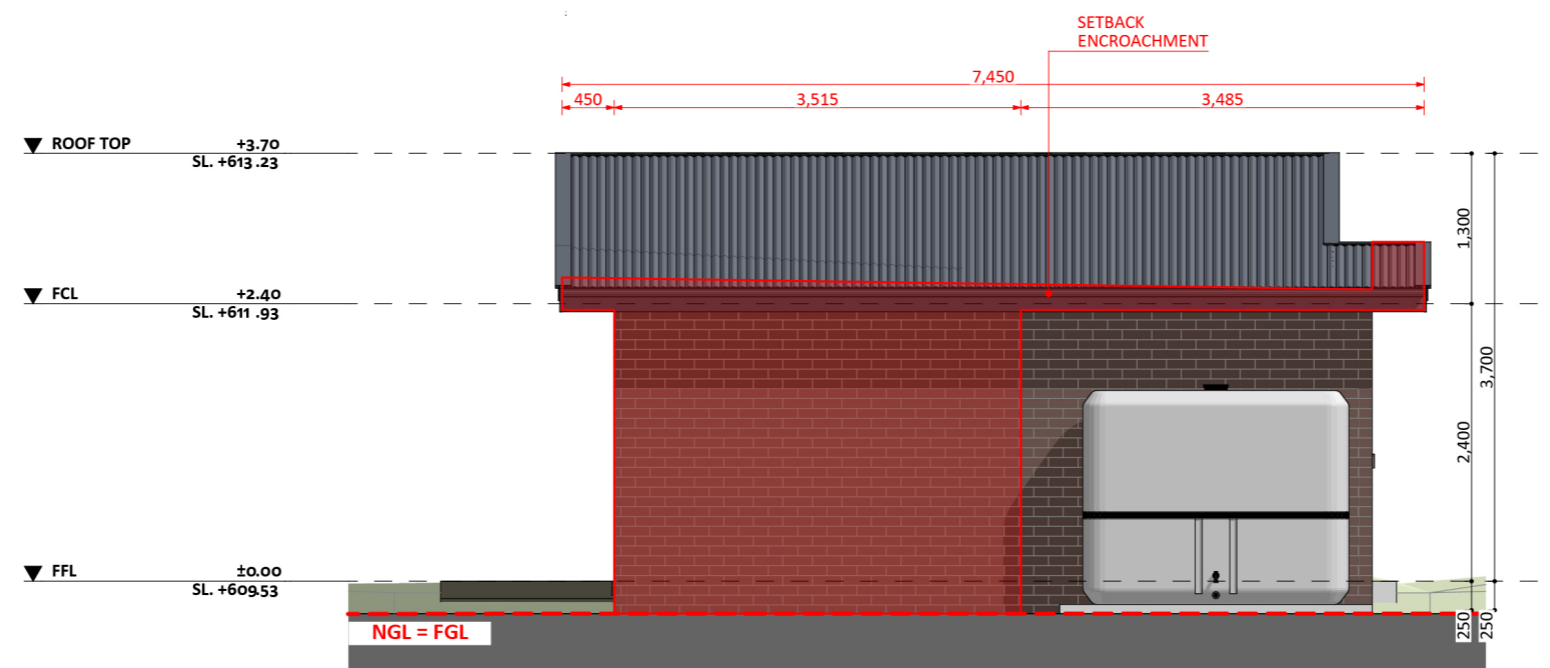

346

ACT Building Lic: 3462767

CANBERRA
GRANNY FLAT
BUILDERS

▽ ELEVATION 01

△ ELEVATION 04

An elevation is the height of the structure from ground level to the height of the roof.

ELEVATION 01

ELEVATION 02

An elevation is the height of the structure from ground level to the height of the roof.

ELEVATION 03

ELEVATION 04

 **CANBERRA
GRANNY FLAT
BUILDERS**

canberragrannyflatbuilders.com.au

 info@cgfb.com.au

 1300 979 658