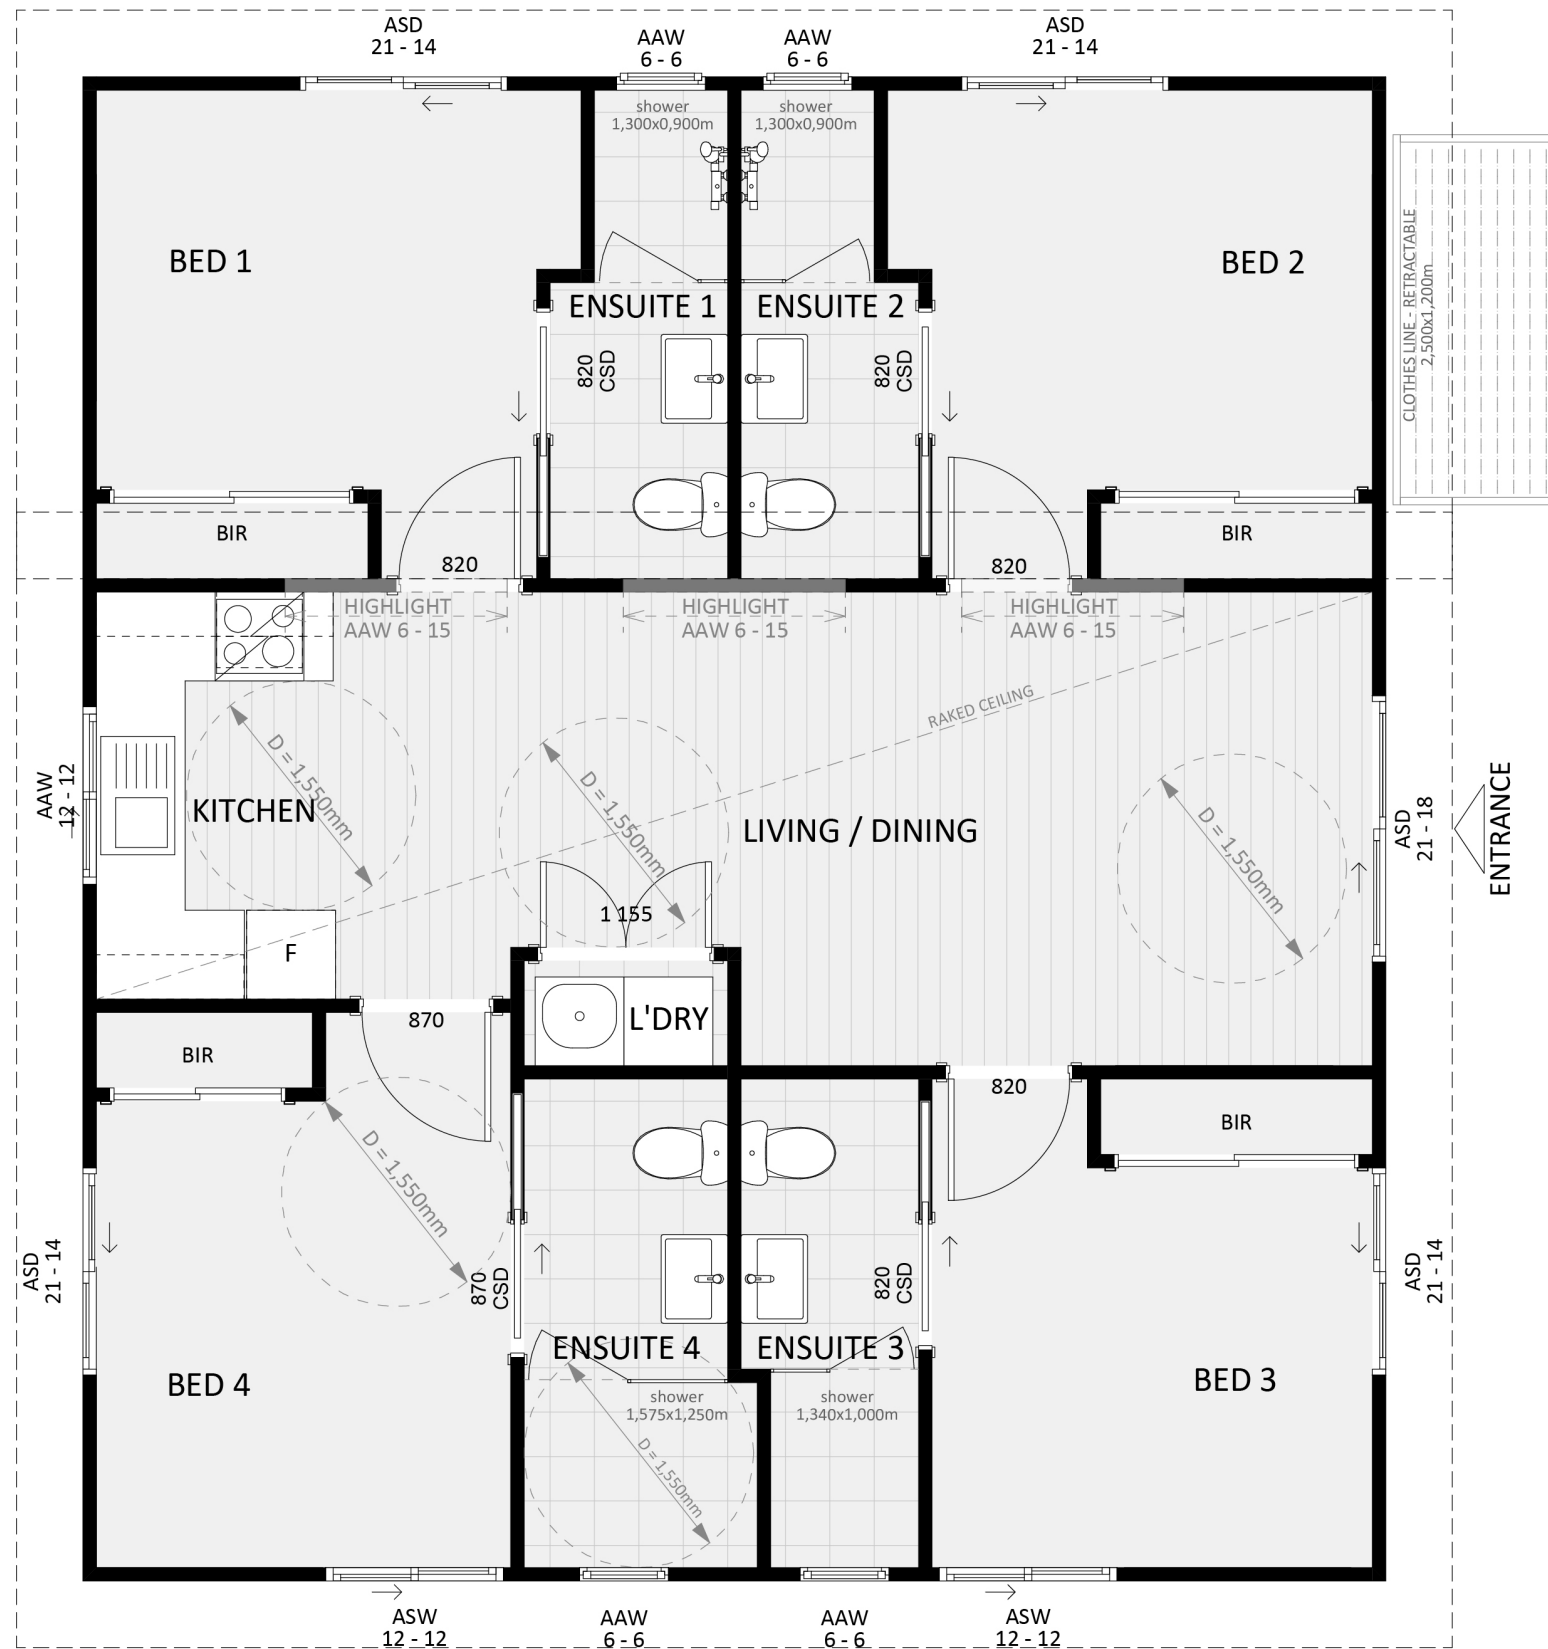

472

ACT Building Lic: 2012767

CANBERRA
GRANNY FLAT
BUILDERS

Colorbond Roof
Colour: Basalt

Roof Flashings
Colour: Monument

James Hardie Fine Texture
Colour: Surfmist

Window and Door Frames
Colour: Monument

An elevation is the height of the structure from ground level to the height of the roof.

An elevation is the height of the structure from ground level to the height of the roof.

**CANBERRA
GRANNY FLAT
BUILDERS**

canberragrannyflatbuilders.com.au

 info@cgfb.com.au

 1300 979 658

ACT Building Lic: 2012767