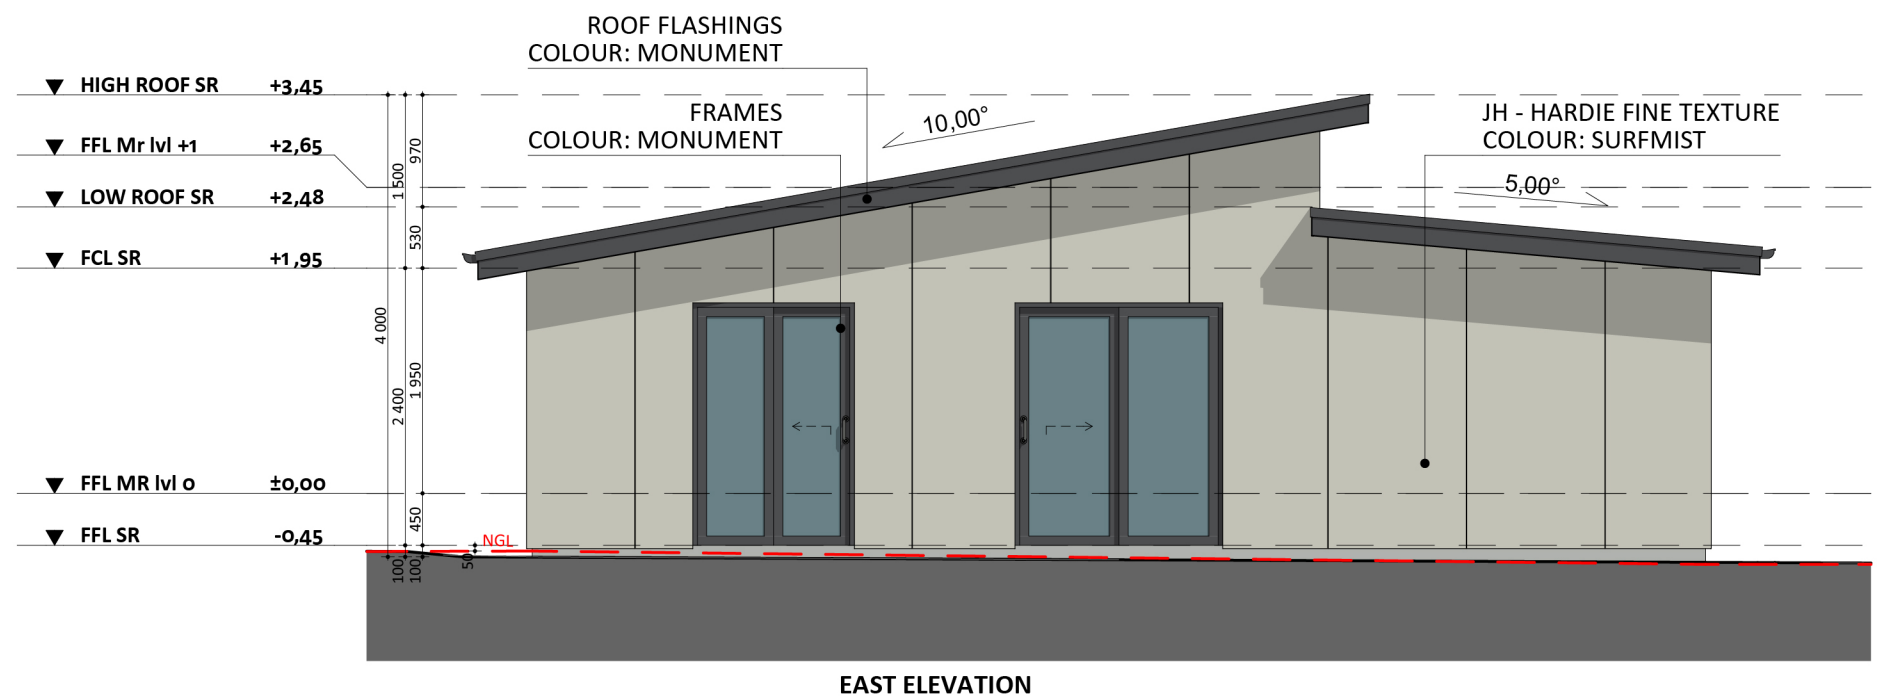

472

ACT Building Lic: 2012767

CANBERRA
GRANNY FLAT
BUILDERS

Colorbond Roof
Colour: Basalt

Roof Flashings
Colour: Monument

James Hardie Fine Texture
Colour: Surfmist

Window and Door Frames
Colour: Monument

An elevation is the height of the structure from ground level to the height of the roof.

An elevation is the height of the structure from ground level to the height of the roof.

**CANBERRA
GRANNY FLAT
BUILDERS**

canberragrannyflatbuilders.com.au

 info@cgfb.com.au

 1300 979 658

ACT Building Lic: 2012767