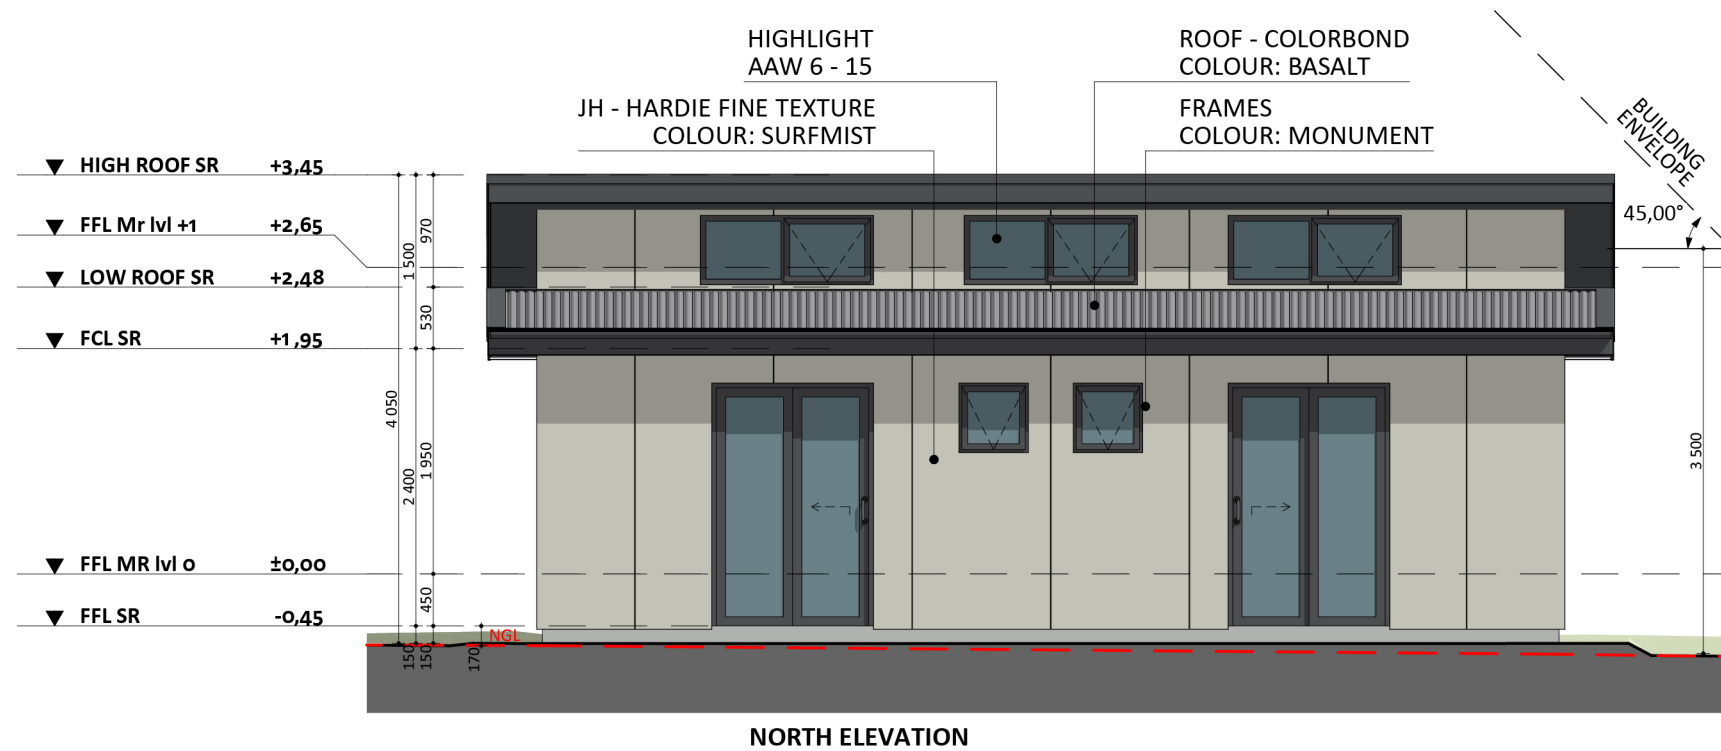

472

ACT Building Lic: 2012767

CANBERRA
GRANNY FLAT
BUILDERS

Colorbond Roof
Colour: Basalt

Roof Flashings
Colour: Monument

James Hardie Fine Texture
Colour: Surfmist

Window and Door Frames
Colour: Monument

An elevation is the height of the structure from ground level to the height of the roof.

An elevation is the height of the structure from ground level to the height of the roof.

**CANBERRA
GRANNY FLAT
BUILDERS**

canberragrannyflatbuilders.com.au

 info@cgfb.com.au

 1300 979 658

ACT Building Lic: 2012767