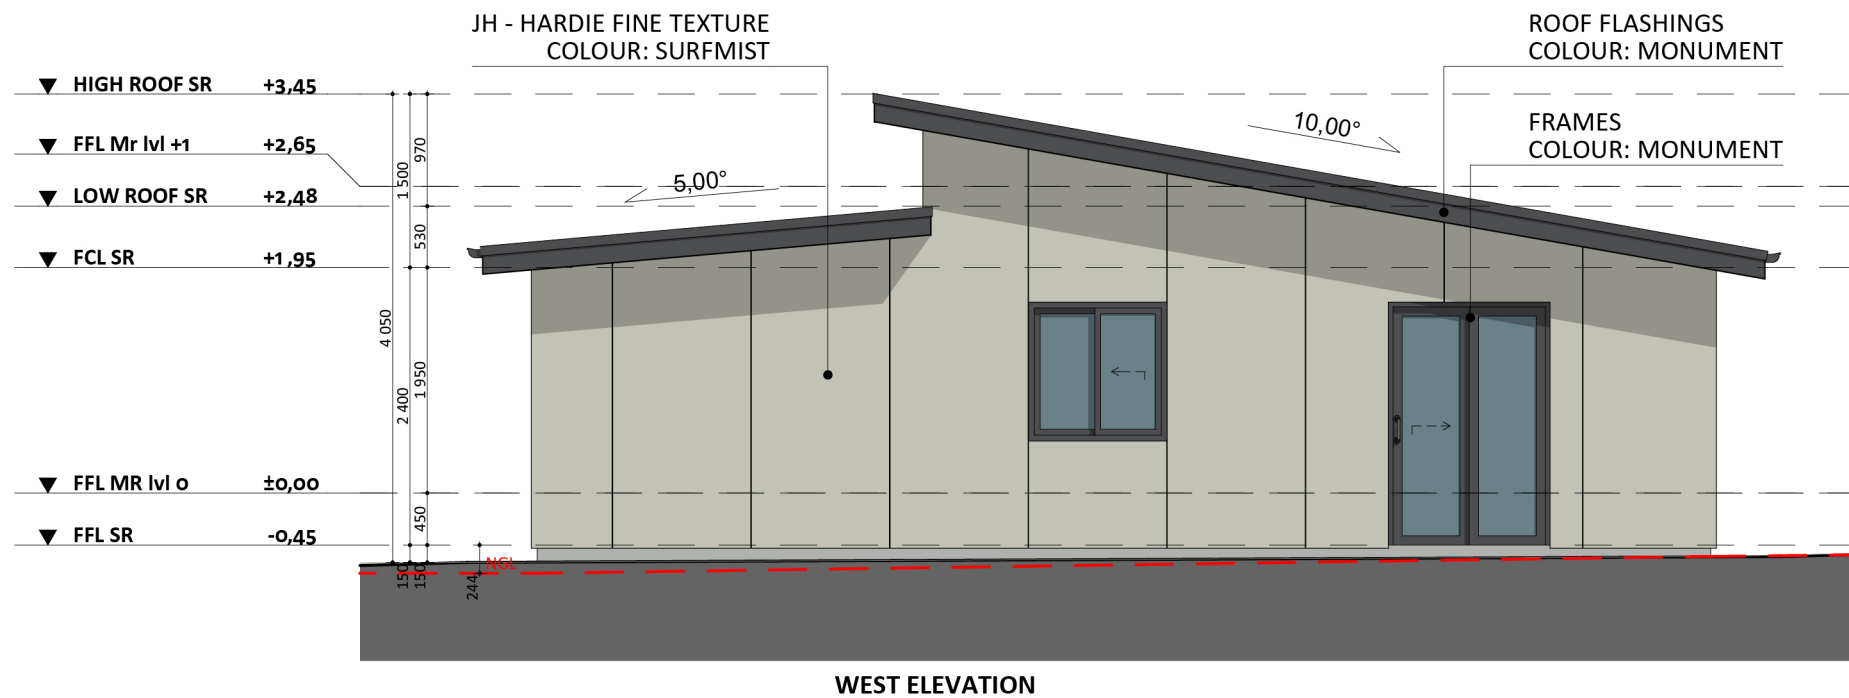

472

ACT Building Lic: 2012767

CANBERRA
GRANNY FLAT
BUILDERS

Colorbond Roof
Colour: Basalt

Roof Flashings
Colour: Monument

James Hardie Fine Texture
Colour: Surfmist

Window and Door Frames
Colour: Monument

An elevation is the height of the structure from ground level to the height of the roof.

An elevation is the height of the structure from ground level to the height of the roof.

**CANBERRA
GRANNY FLAT
BUILDERS**

canberragrannyflatbuilders.com.au

 info@cgfb.com.au

 1300 979 658

ACT Building Lic: 2012767