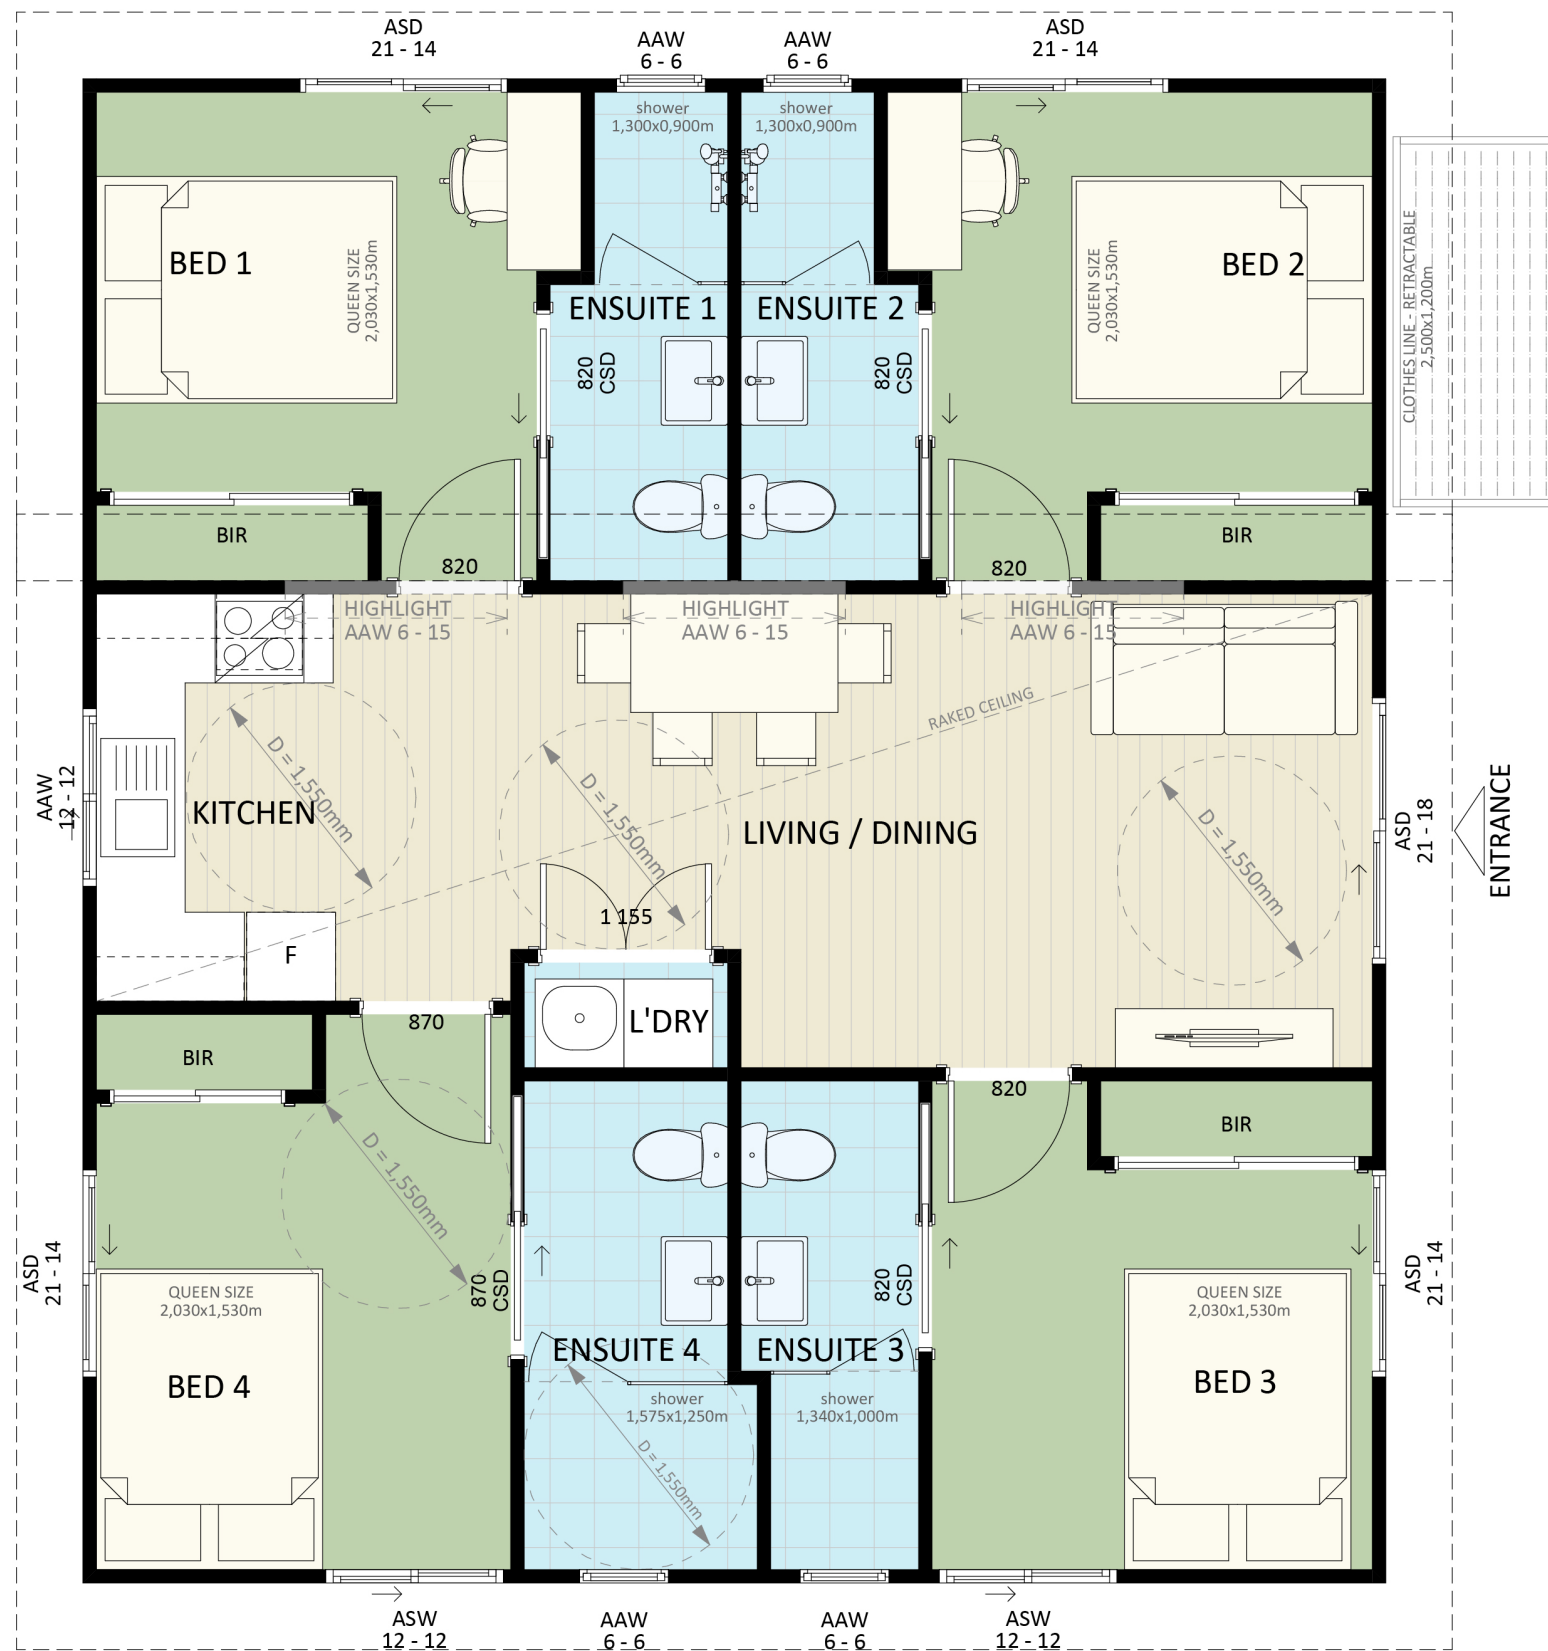

472

ACT Building Lic: 2012767

CANBERRA
GRANNY FLAT
BUILDERS

Colorbond Roof
Colour: Basalt

Roof Flashings
Colour: Monument

James Hardie Fine Texture
Colour: Surfmist

Window and Door Frames
Colour: Monument

An elevation is the height of the structure from ground level to the height of the roof.

An elevation is the height of the structure from ground level to the height of the roof.

**CANBERRA
GRANNY FLAT
BUILDERS**

canberragrannyflatbuilders.com.au

 info@cgfb.com.au

 1300 979 658

ACT Building Lic: 2012767