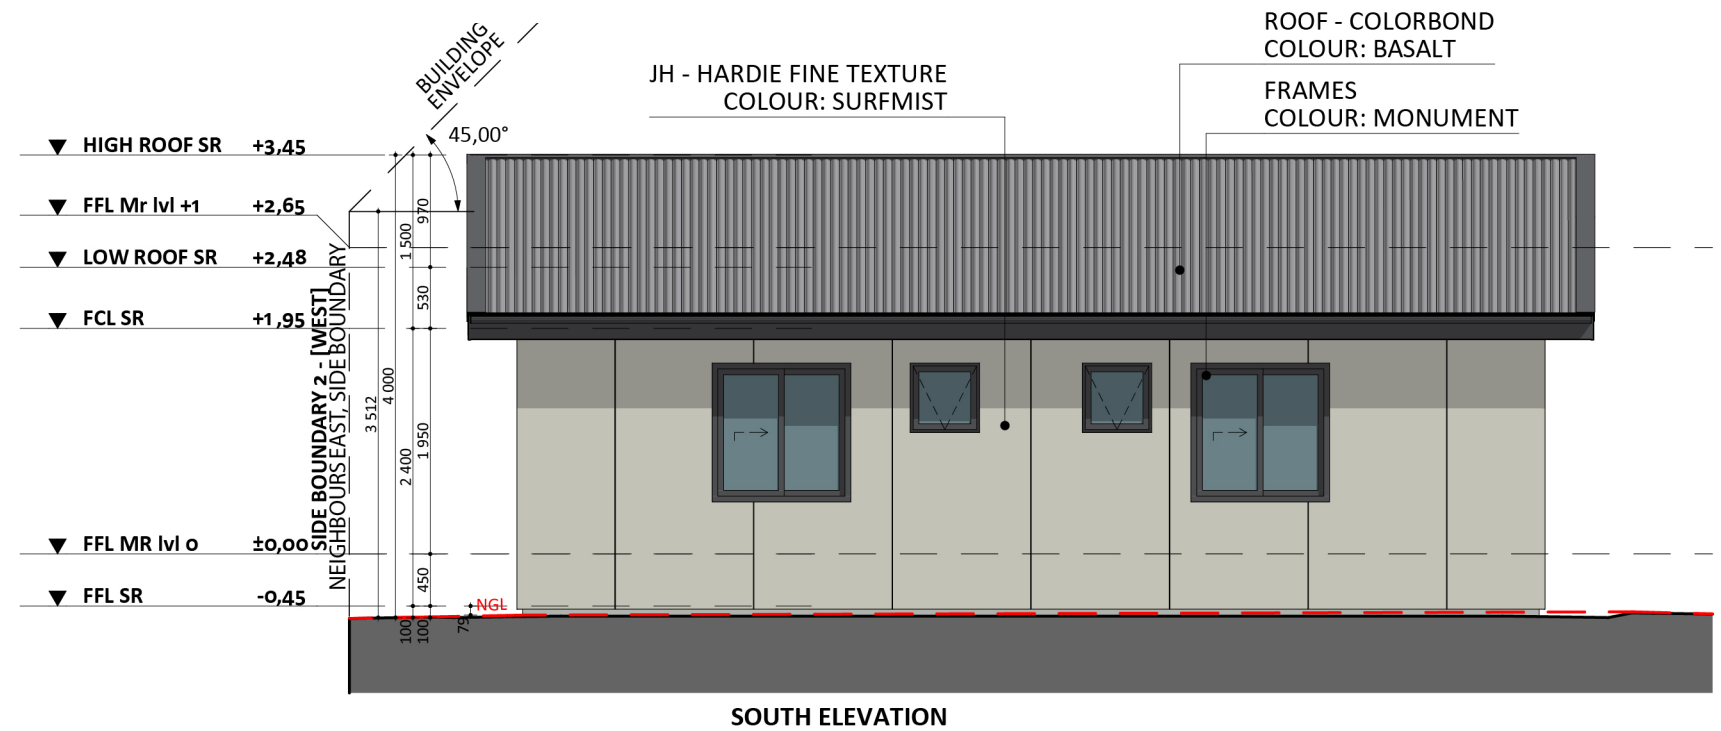

472

ACT Building Lic: 2012767

CANBERRA
GRANNY FLAT
BUILDERS

Colorbond Roof
Colour: Basalt

Roof Flashings
Colour: Monument

James Hardie Fine Texture
Colour: Surfmist

Window and Door Frames
Colour: Monument

An elevation is the height of the structure from ground level to the height of the roof.

An elevation is the height of the structure from ground level to the height of the roof.

**CANBERRA
GRANNY FLAT
BUILDERS**

canberragrannyflatbuilders.com.au

 info@cgfb.com.au

 1300 979 658

ACT Building Lic: 2012767